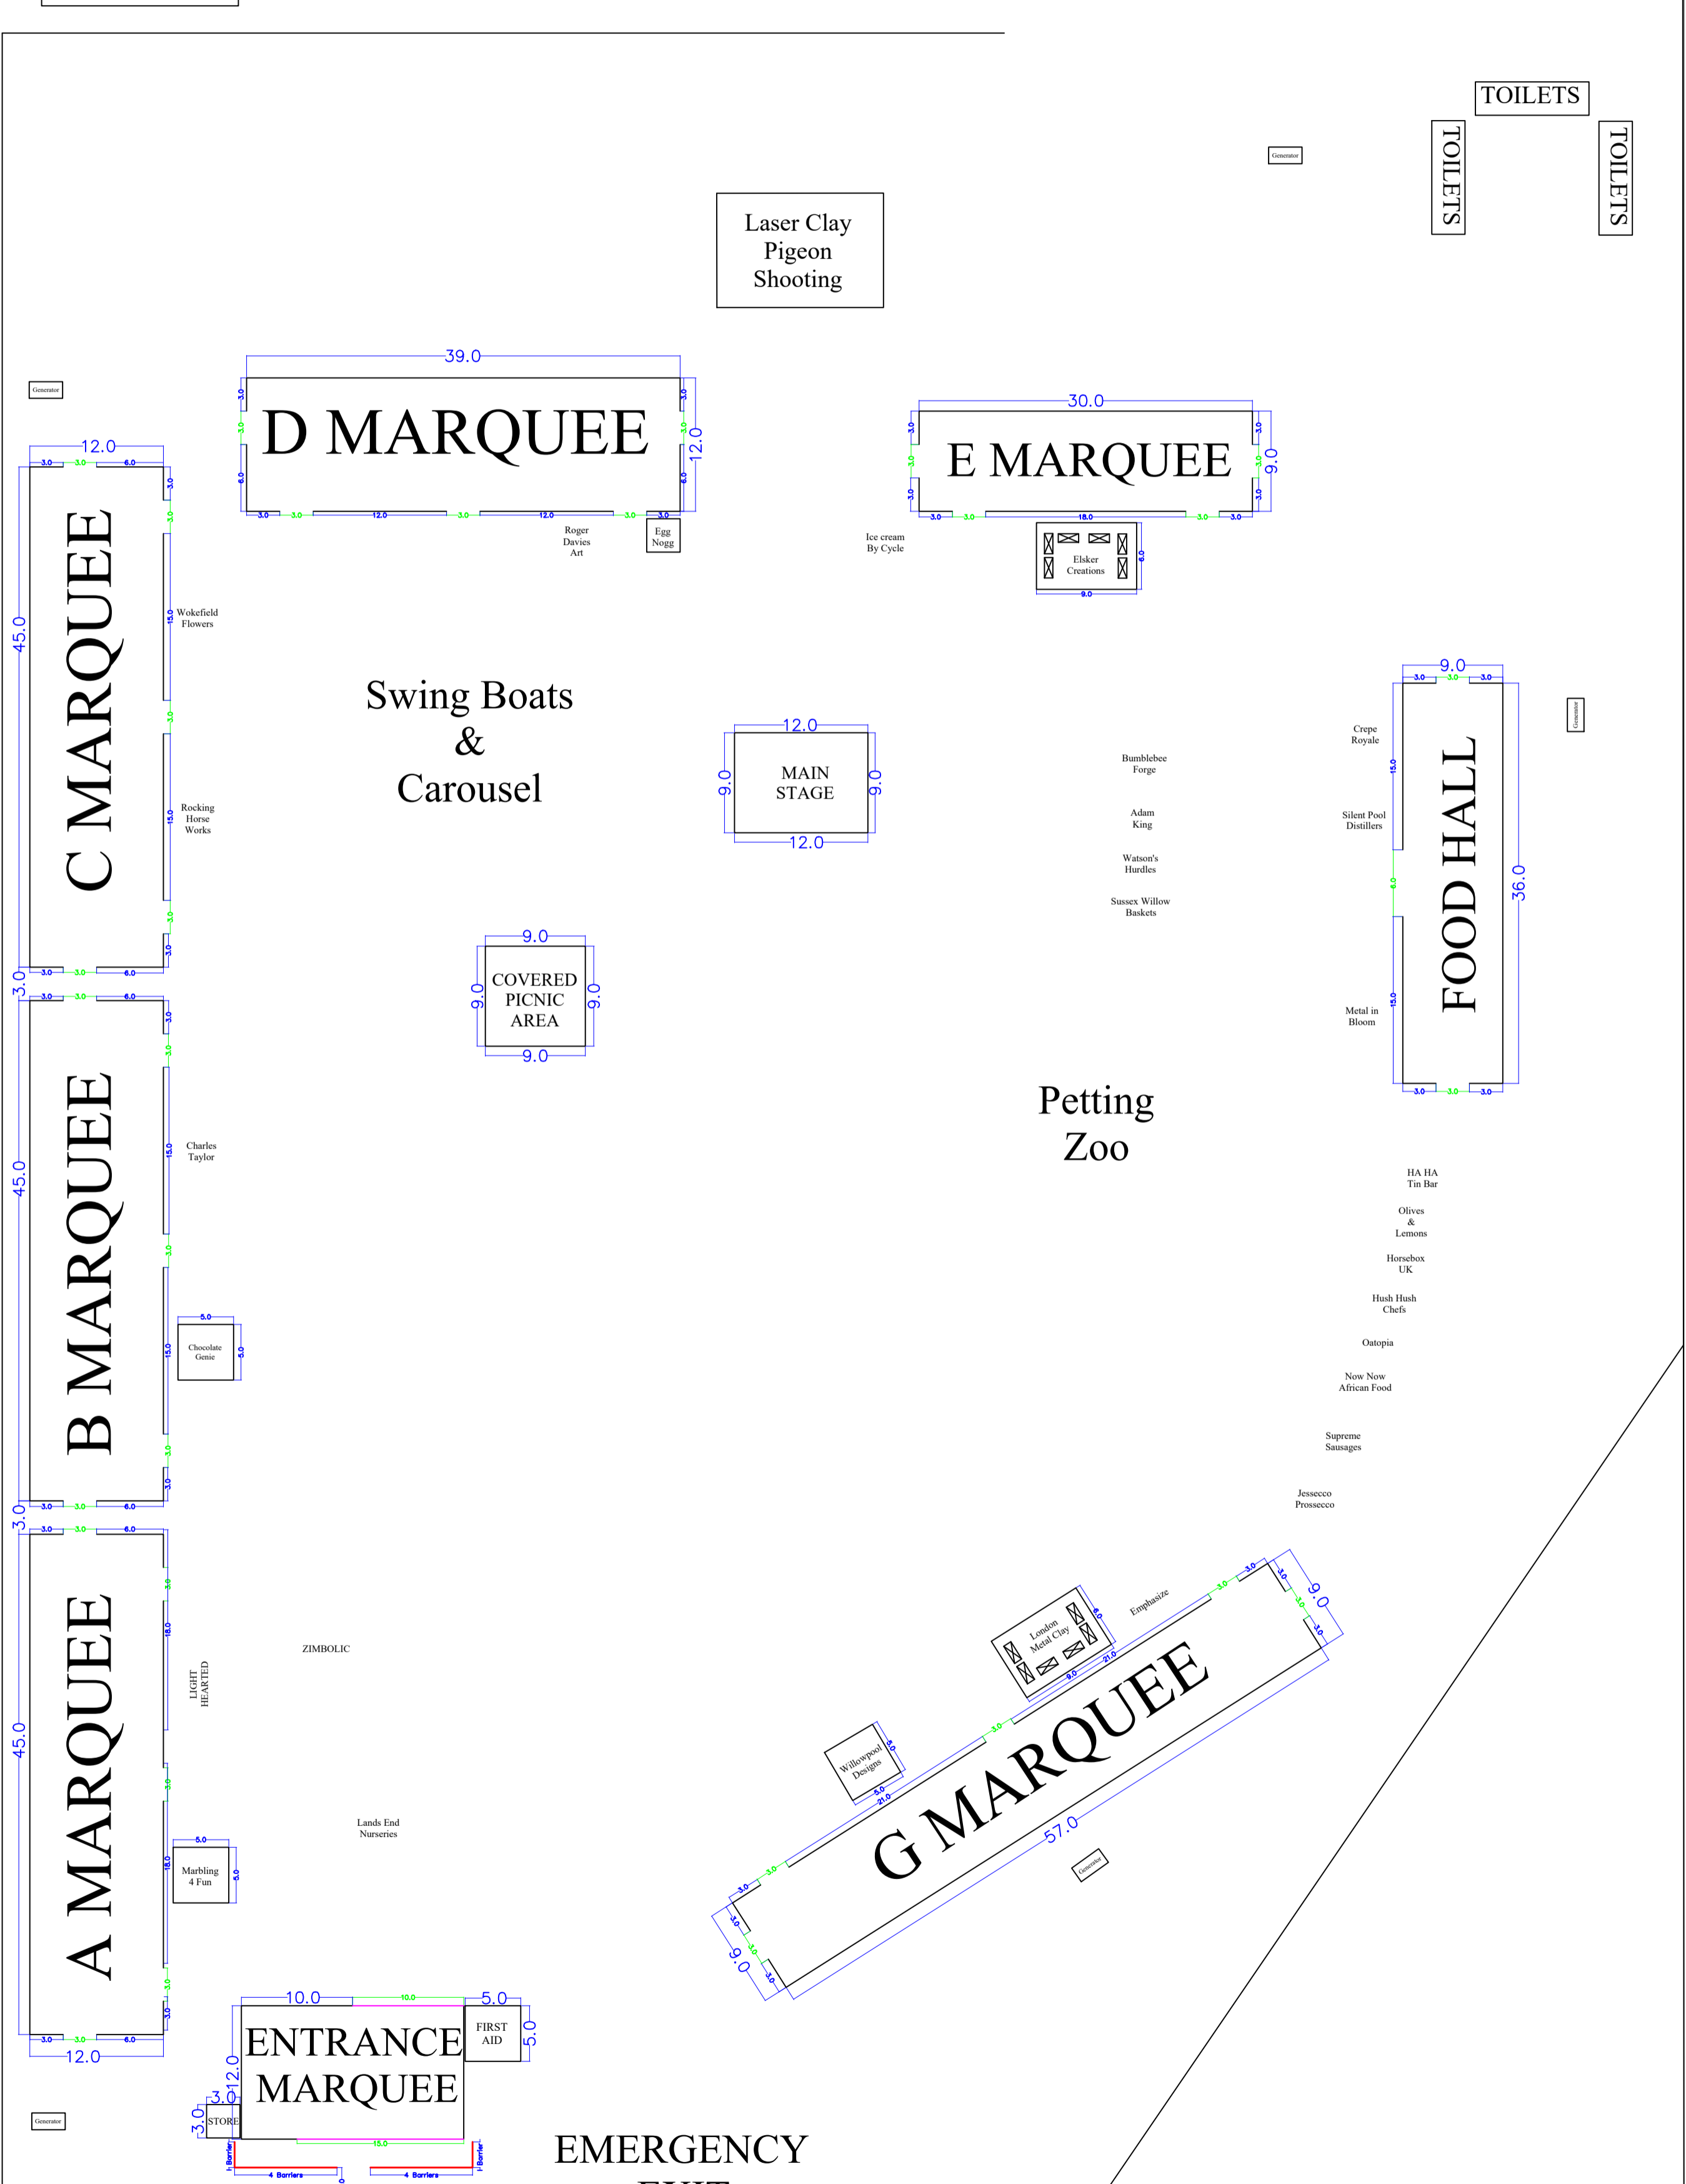

## 27TH - 30th August 2021

ROAD ROAD ROAD ROAD

Stonor Park  
nr Henley

Drawing Name:  
SP21 Overall Plan  
Drawing No:  
2.0  
Drawing Date:  
08/06/2021  
Show Contact:  
Steve Mitchell

Legend:

General Notes: