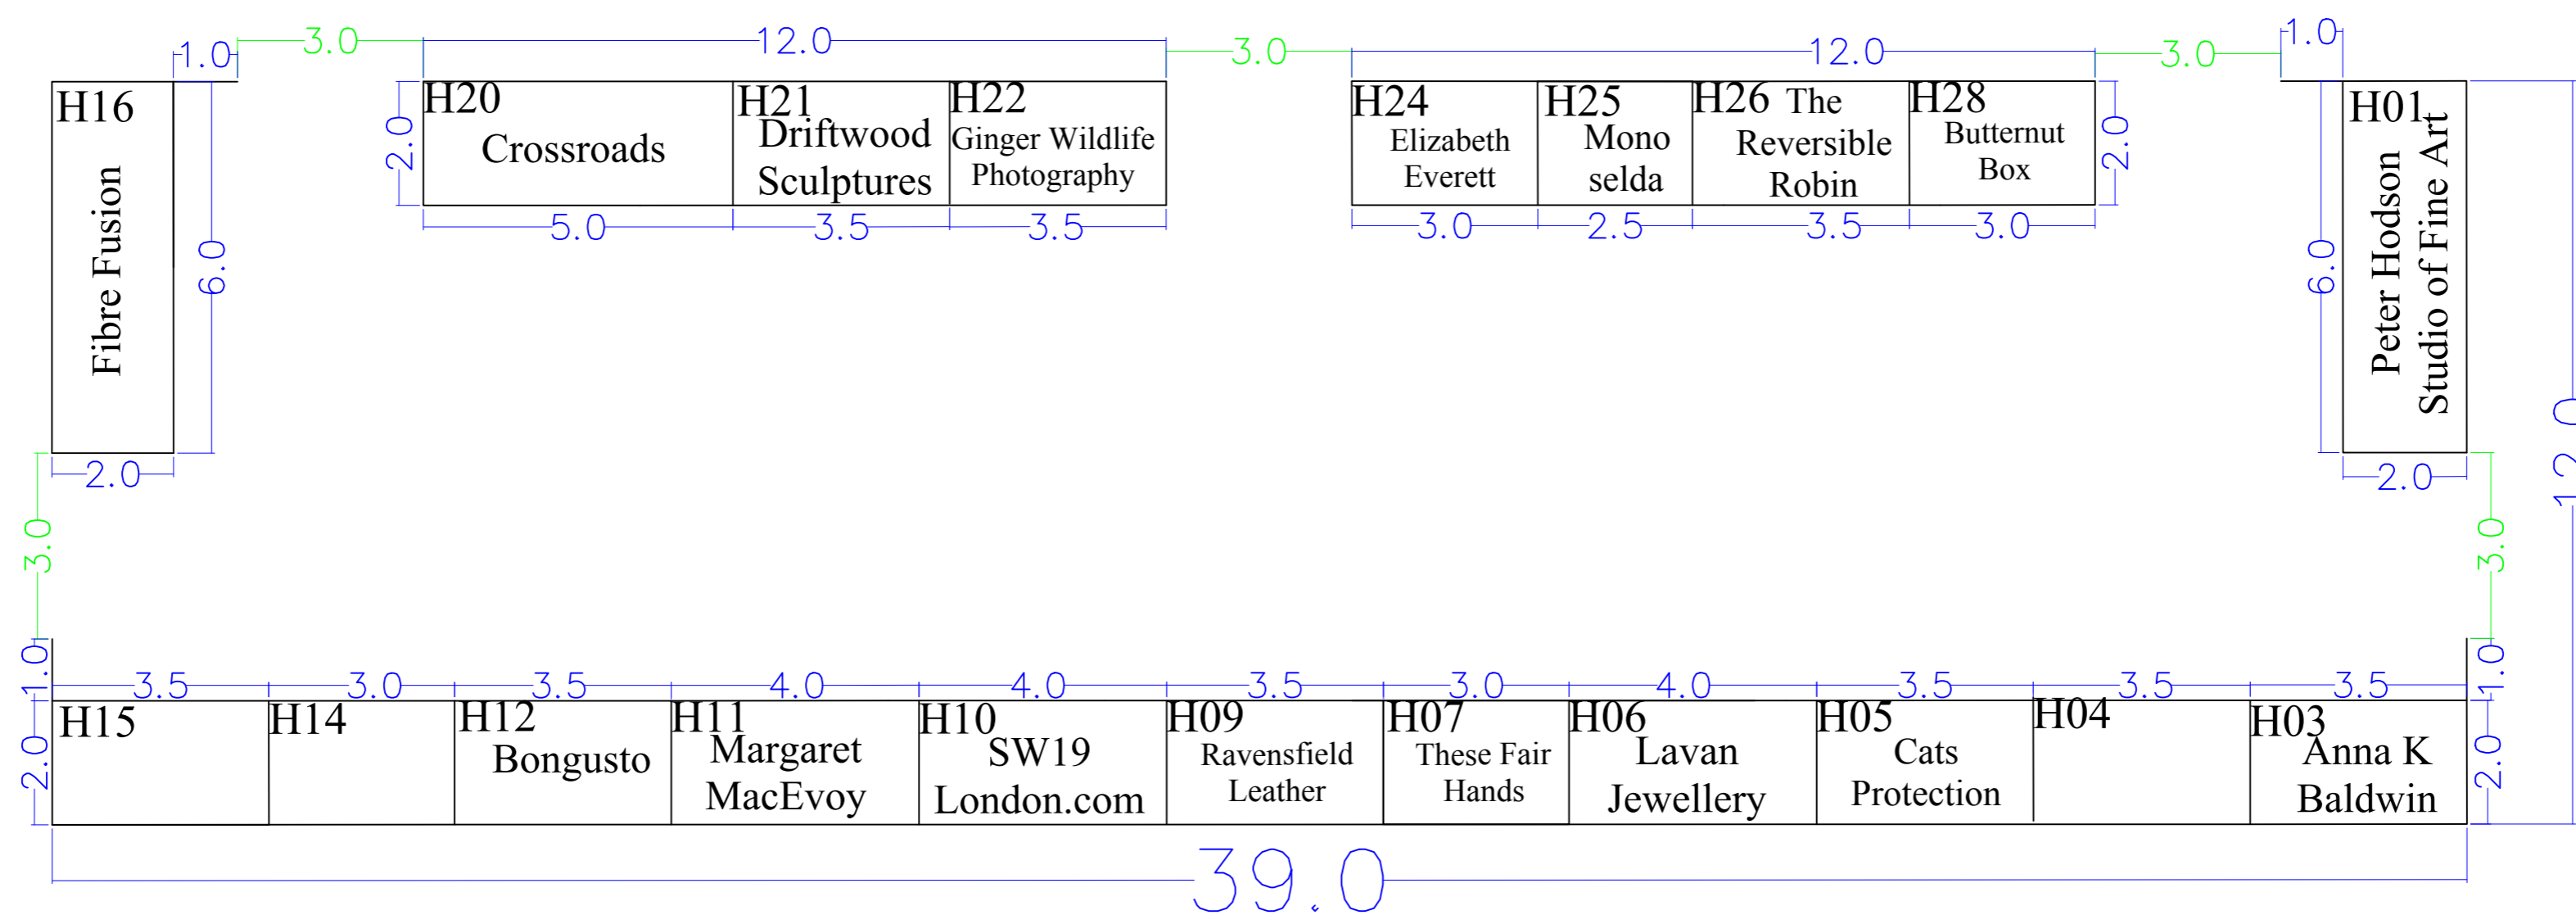

## MARQUEE H

MARQUEE H

Stonor Park  
nr Henley

Drawing Name:

Drawing No:

1.0

Drawing Date:

19/08/2019

Show Contact:

Helen Brown

Legend:

General Notes:

Not to scale

**ICHF** Events

Dominic House  
Seaton Road  
Highcliffe  
Dorset BH23 5HW  
United Kingdom

Phone: +44 (0)1425 272711