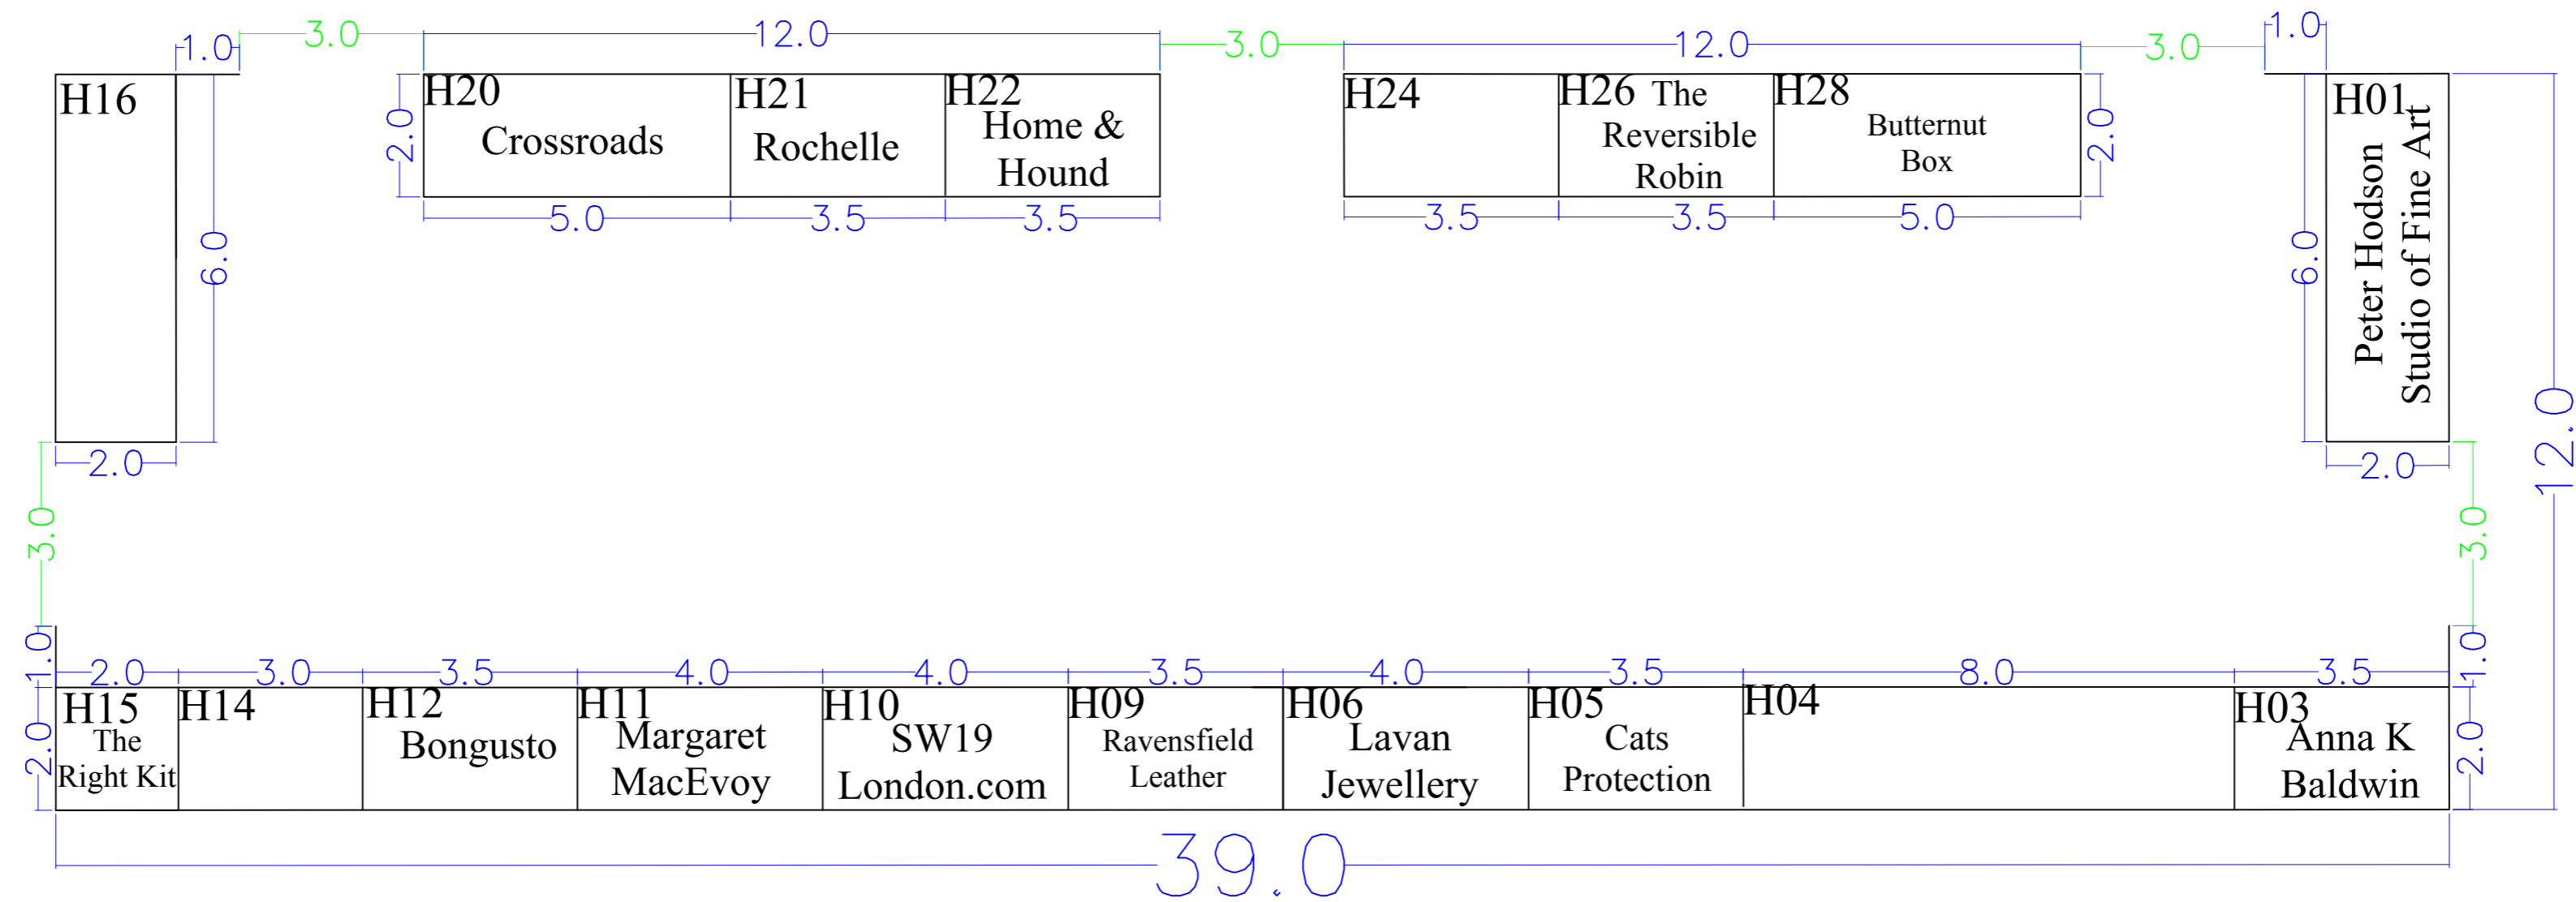

Henley Country Craft Show, Stonor Park - 23rd - 26th August 2019

MARQUEE H

MARQUEE H

Stonor Park
nr Henley

Drawing Name:

Drawing No:

1.0

Drawing Date:

23/05/2019

Show Contact:

Helen Brown

Legend:

General Notes:

Not to scale

ICHF Events

Dominic House
Seaton Road
Highcliffe
Dorset BH23 5HW
United Kingdom