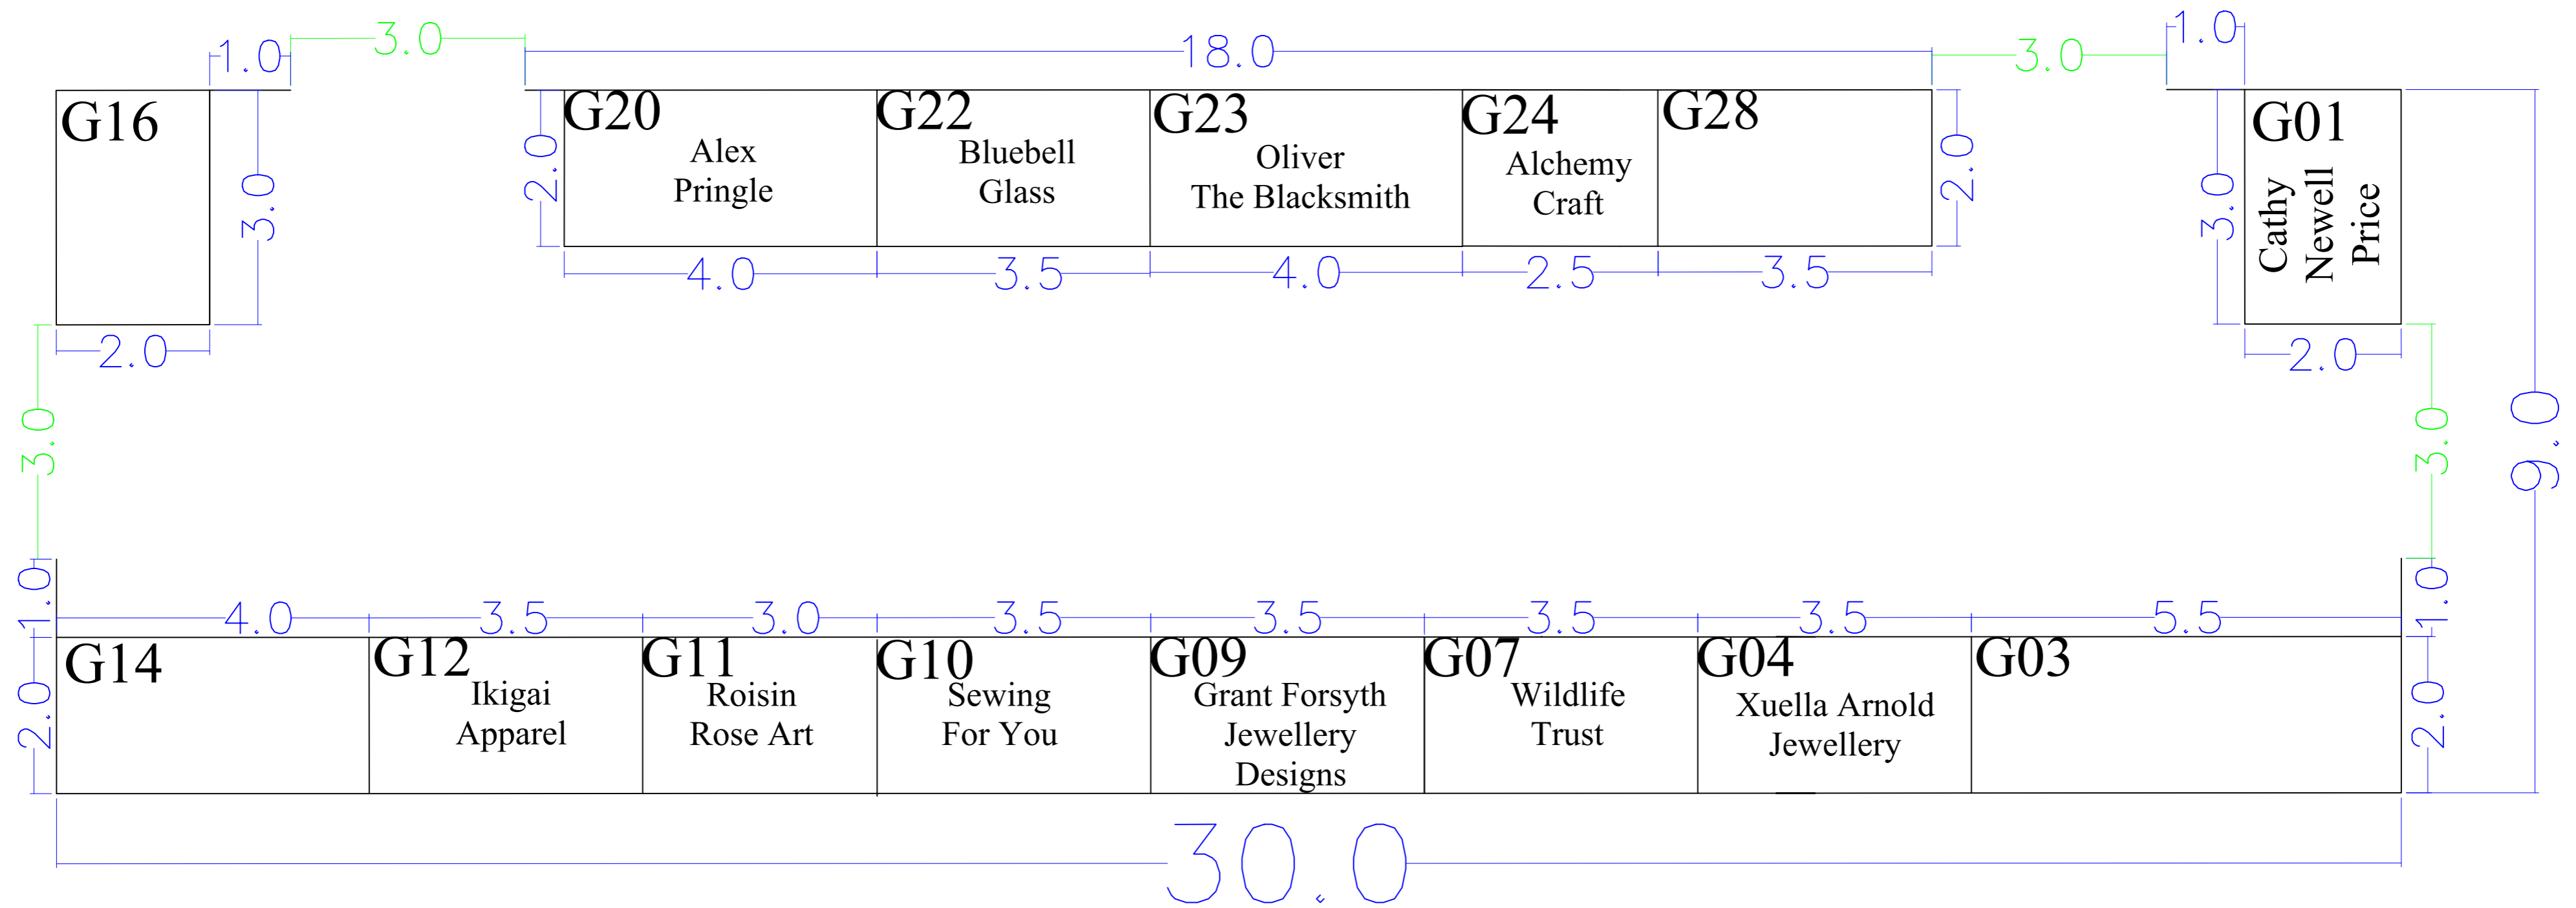

Henley Country Craft Show, Stonor Park - 23rd - 26th August 2019

MARQUEE G

MARQUEE G

Stonor Park
nr Henley

Drawing Name:

Drawing No:

1.0

Drawing Date:

20/05/2019

Show Contact:

Helen Brown

Legend:

General Notes:

Not to scale

ICHF Events

Dominic House
Seaton Road
Highcliffe
Dorset BH23 5HW
United Kingdom