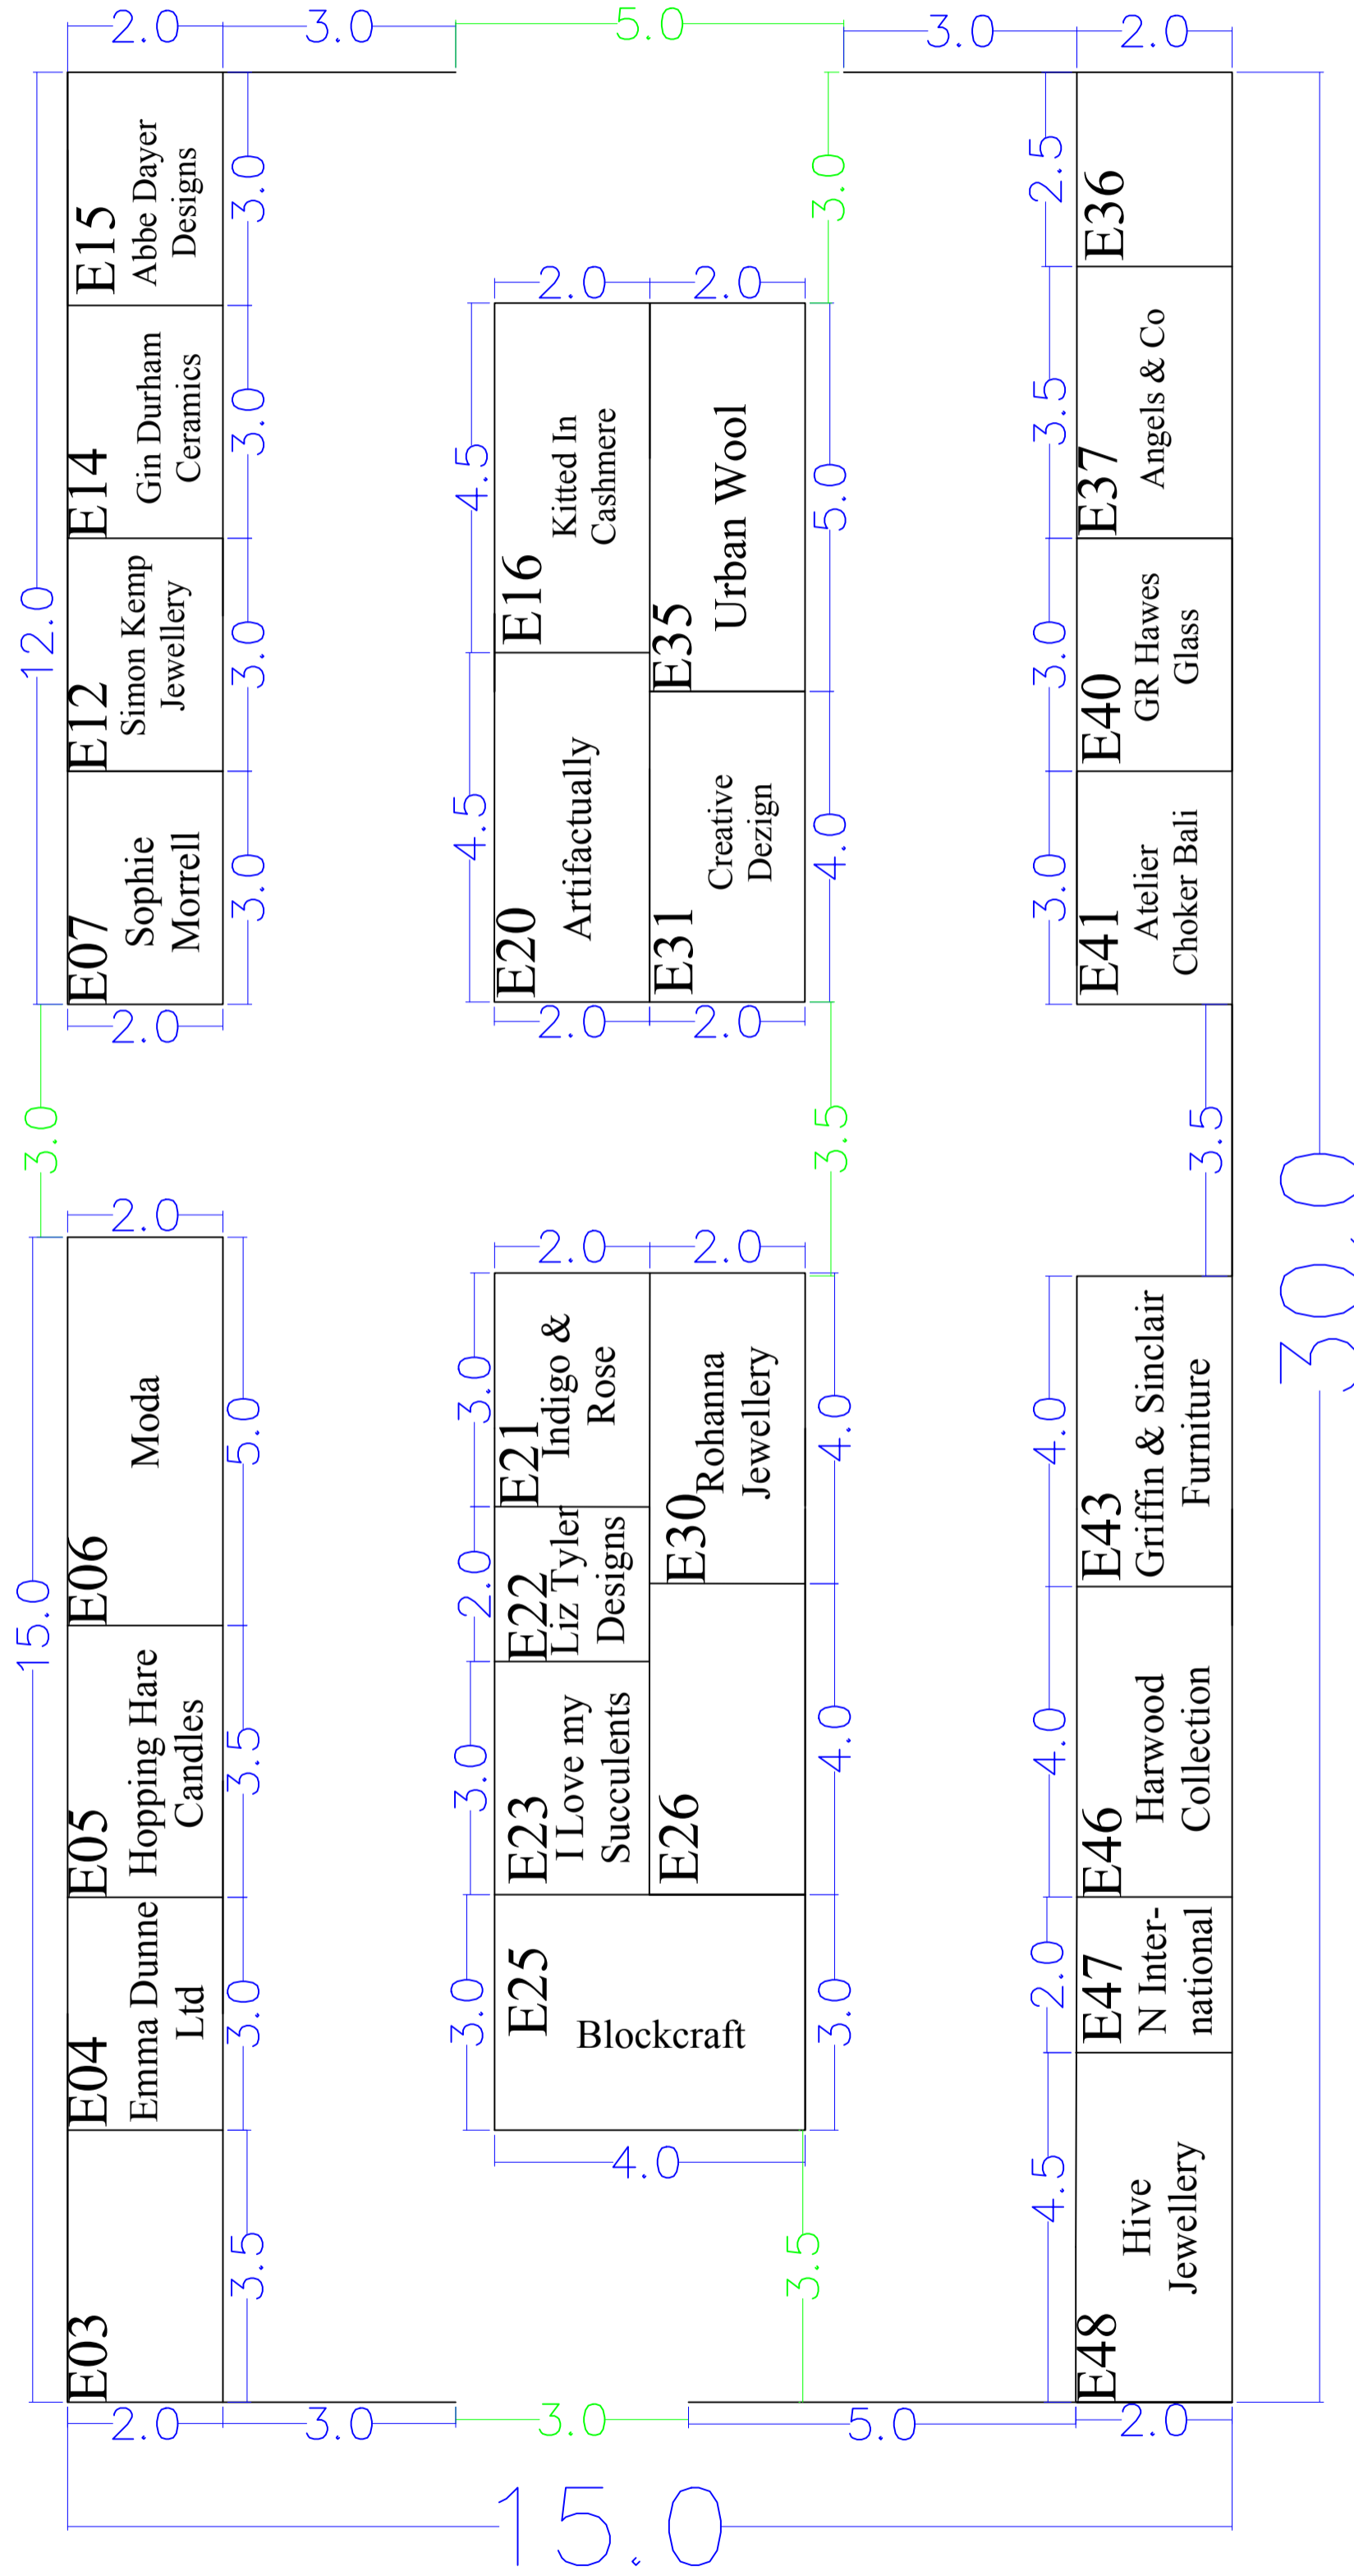

Henley Country Craft Show

Stonor Park, 23rd - 26th August 2019

E Marquee

MARQUEE E 5m Sections

Stonor Park nr Henley	Drawing Name: SP19 Drawing No: 1.0 Drawing Date: 19/08/2019 Show Contact: Helen Brown	Legend: 	General Notes: Not to scale	ICHF Events <small>Dominic House Seaton Road Highcliffe Dorset BH23 5HW United Kingdom Phone: +44 (0)1425 272711 Email: info@ichf.co.uk www.ichfevents.co.uk</small>
Scale				