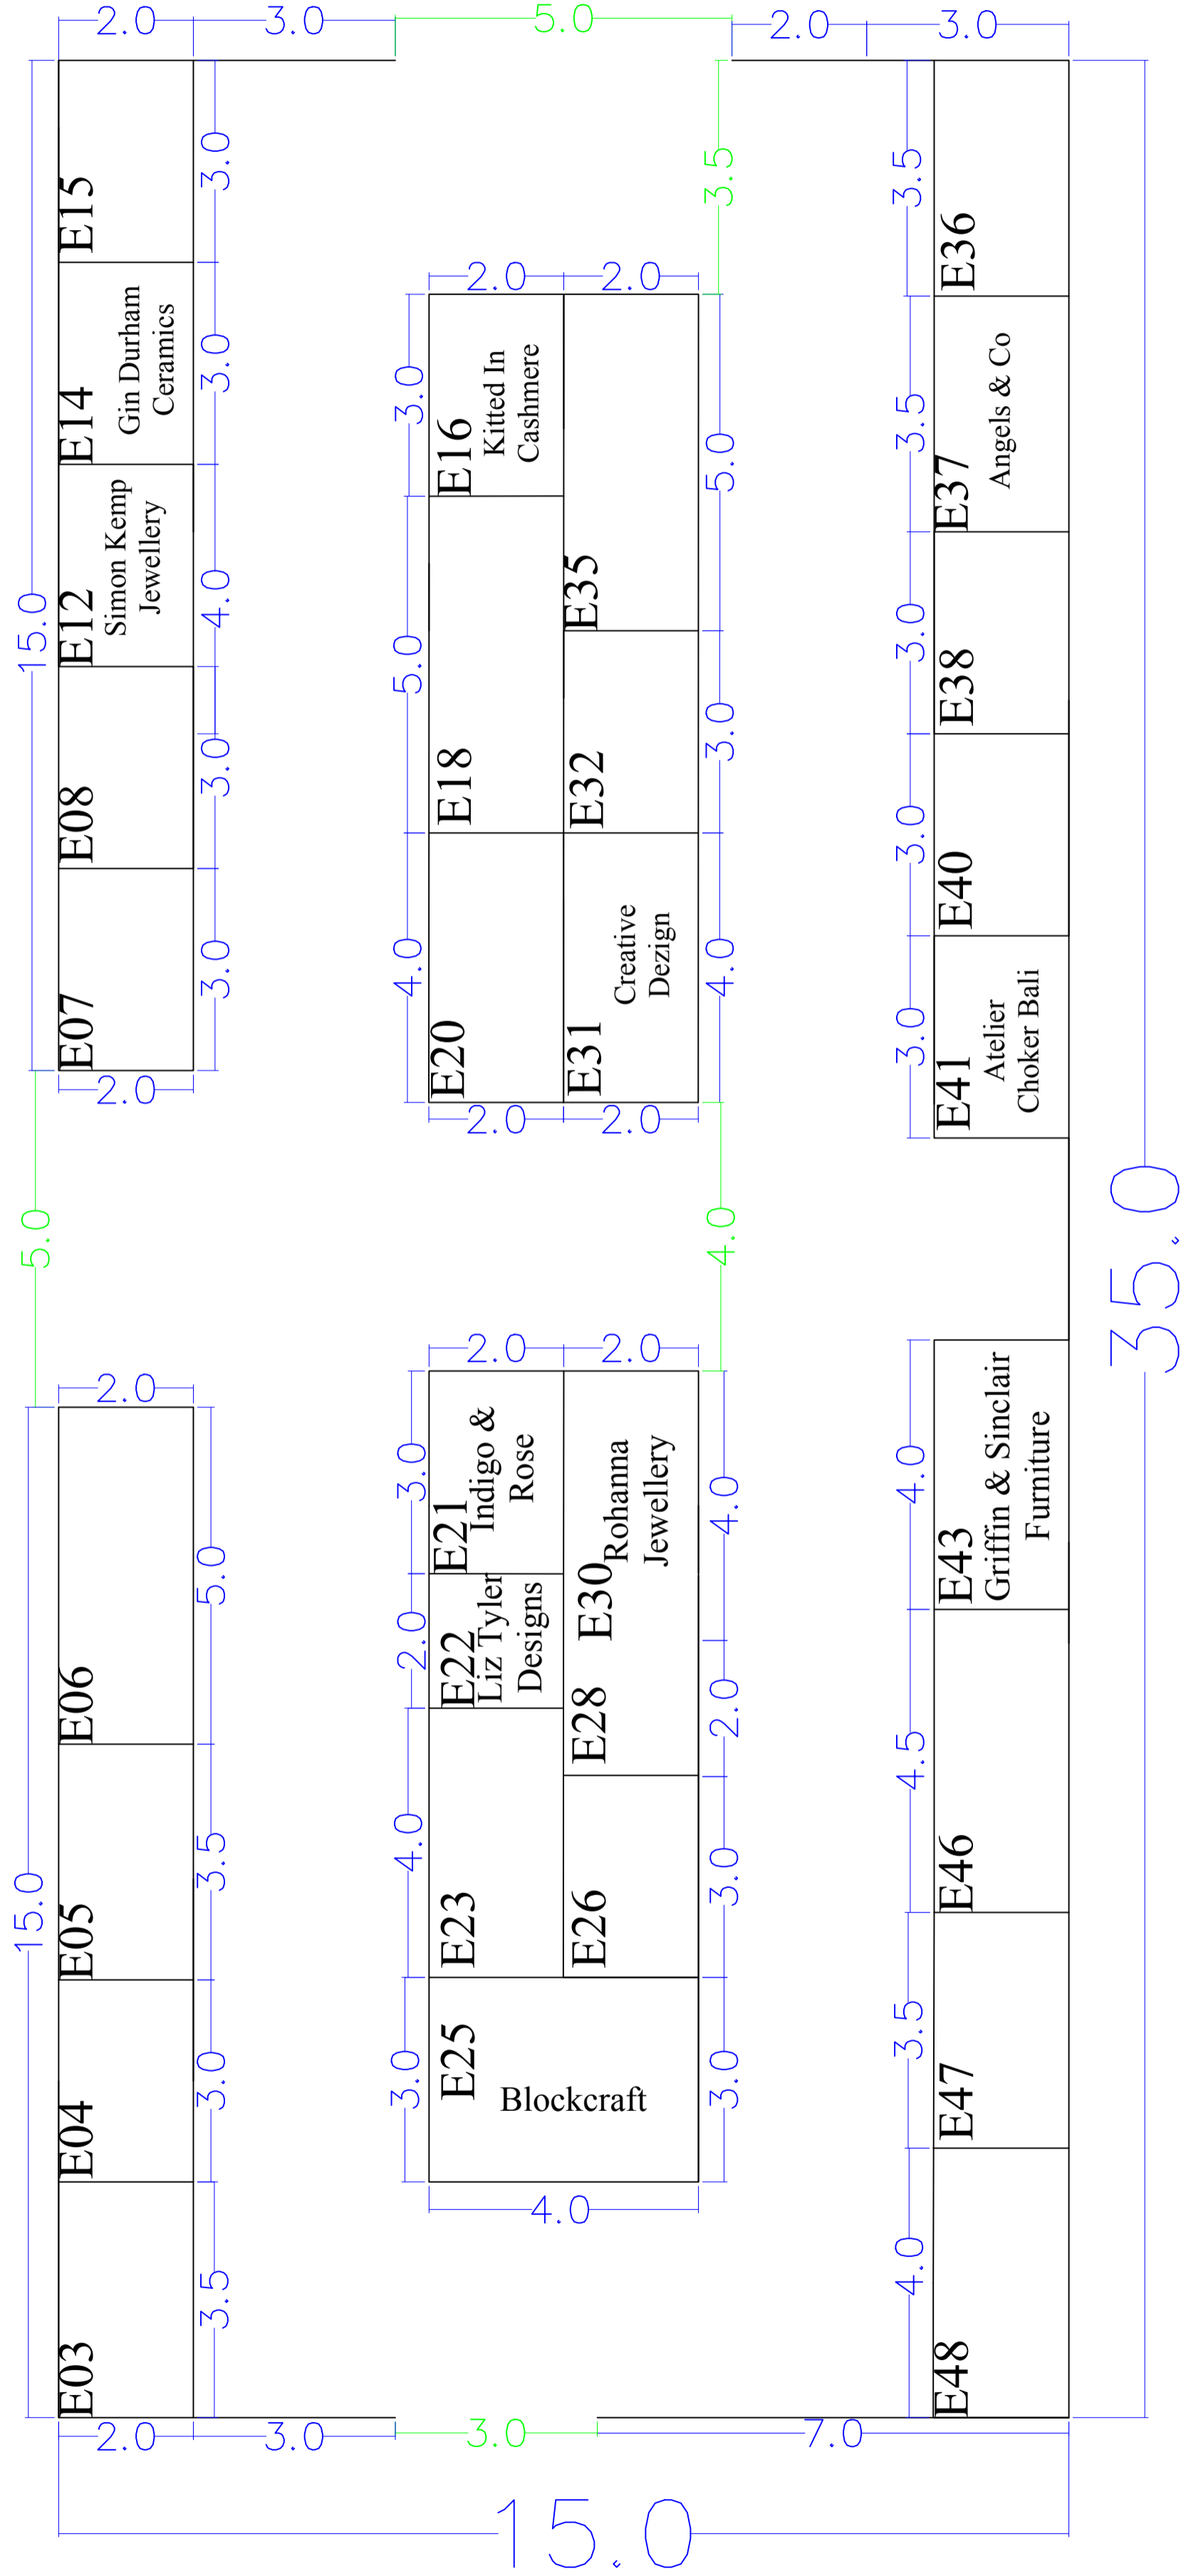

Henley Country Craft Show

Stonor Park, 23rd - 26th August 2019

E Marquee

MARQUEE E 5m Sections

Stonor Park nr Henley	Drawing Name: SP19 Drawing No: 1.0 Drawing Date: 20/05/2019 Show Contact: Nina Ebner	Legend: 	General Notes: Not to scale	ICHF Events <small>Dominic House Seaton Road Highcliffe Dorset BH23 5HW United Kingdom Phone: +44 (0)1425 272711 Email: info@ichf.co.uk www.ichfevents.co.uk</small>
----------------------------------	---	------------------------	---	--