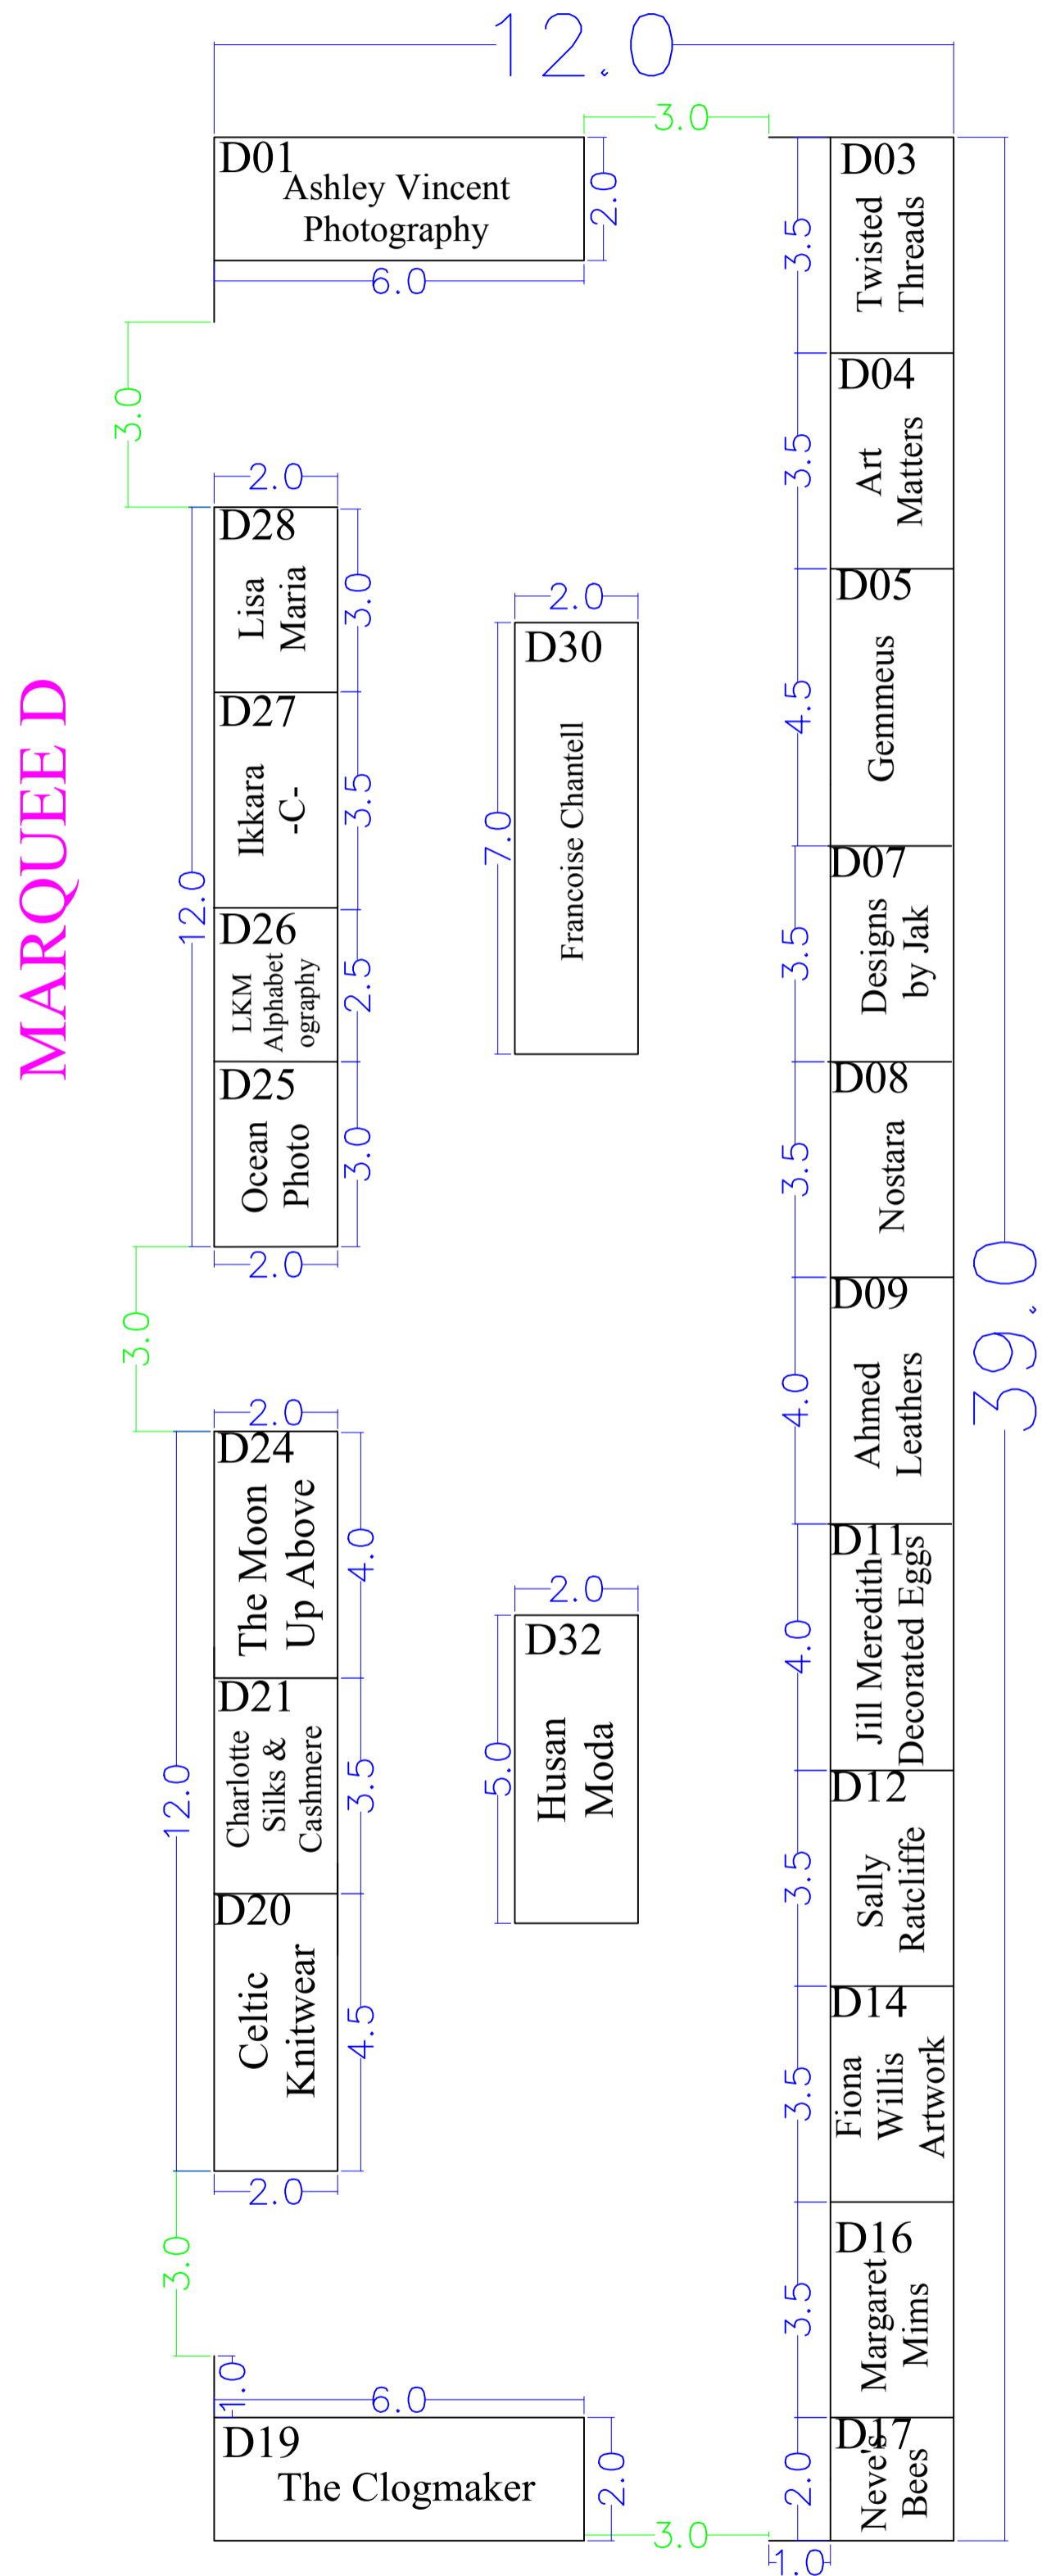

# Henley Country Craft Show

## Stonor Park, 23rd - 26th August 2019

### D MARQUEE

Stonor Park  
nr Henley

Drawing Name:  
Drawing No:  
1.0  
Drawing Date:  
19/08/2019  
Show Contact:  
Helen Brown

Legend:

General Notes:  
  
Not to scale

**ICHF Events**  
Dominic House  
Seaton Road  
Highcliffe  
Dorset BH23 5HW  
United Kingdom  
Phone: +44 (0)1425 272711  
Email: [info@ichf.co.uk](mailto:info@ichf.co.uk)  
[www.ichfevents.co.uk](http://www.ichfevents.co.uk)

Scale