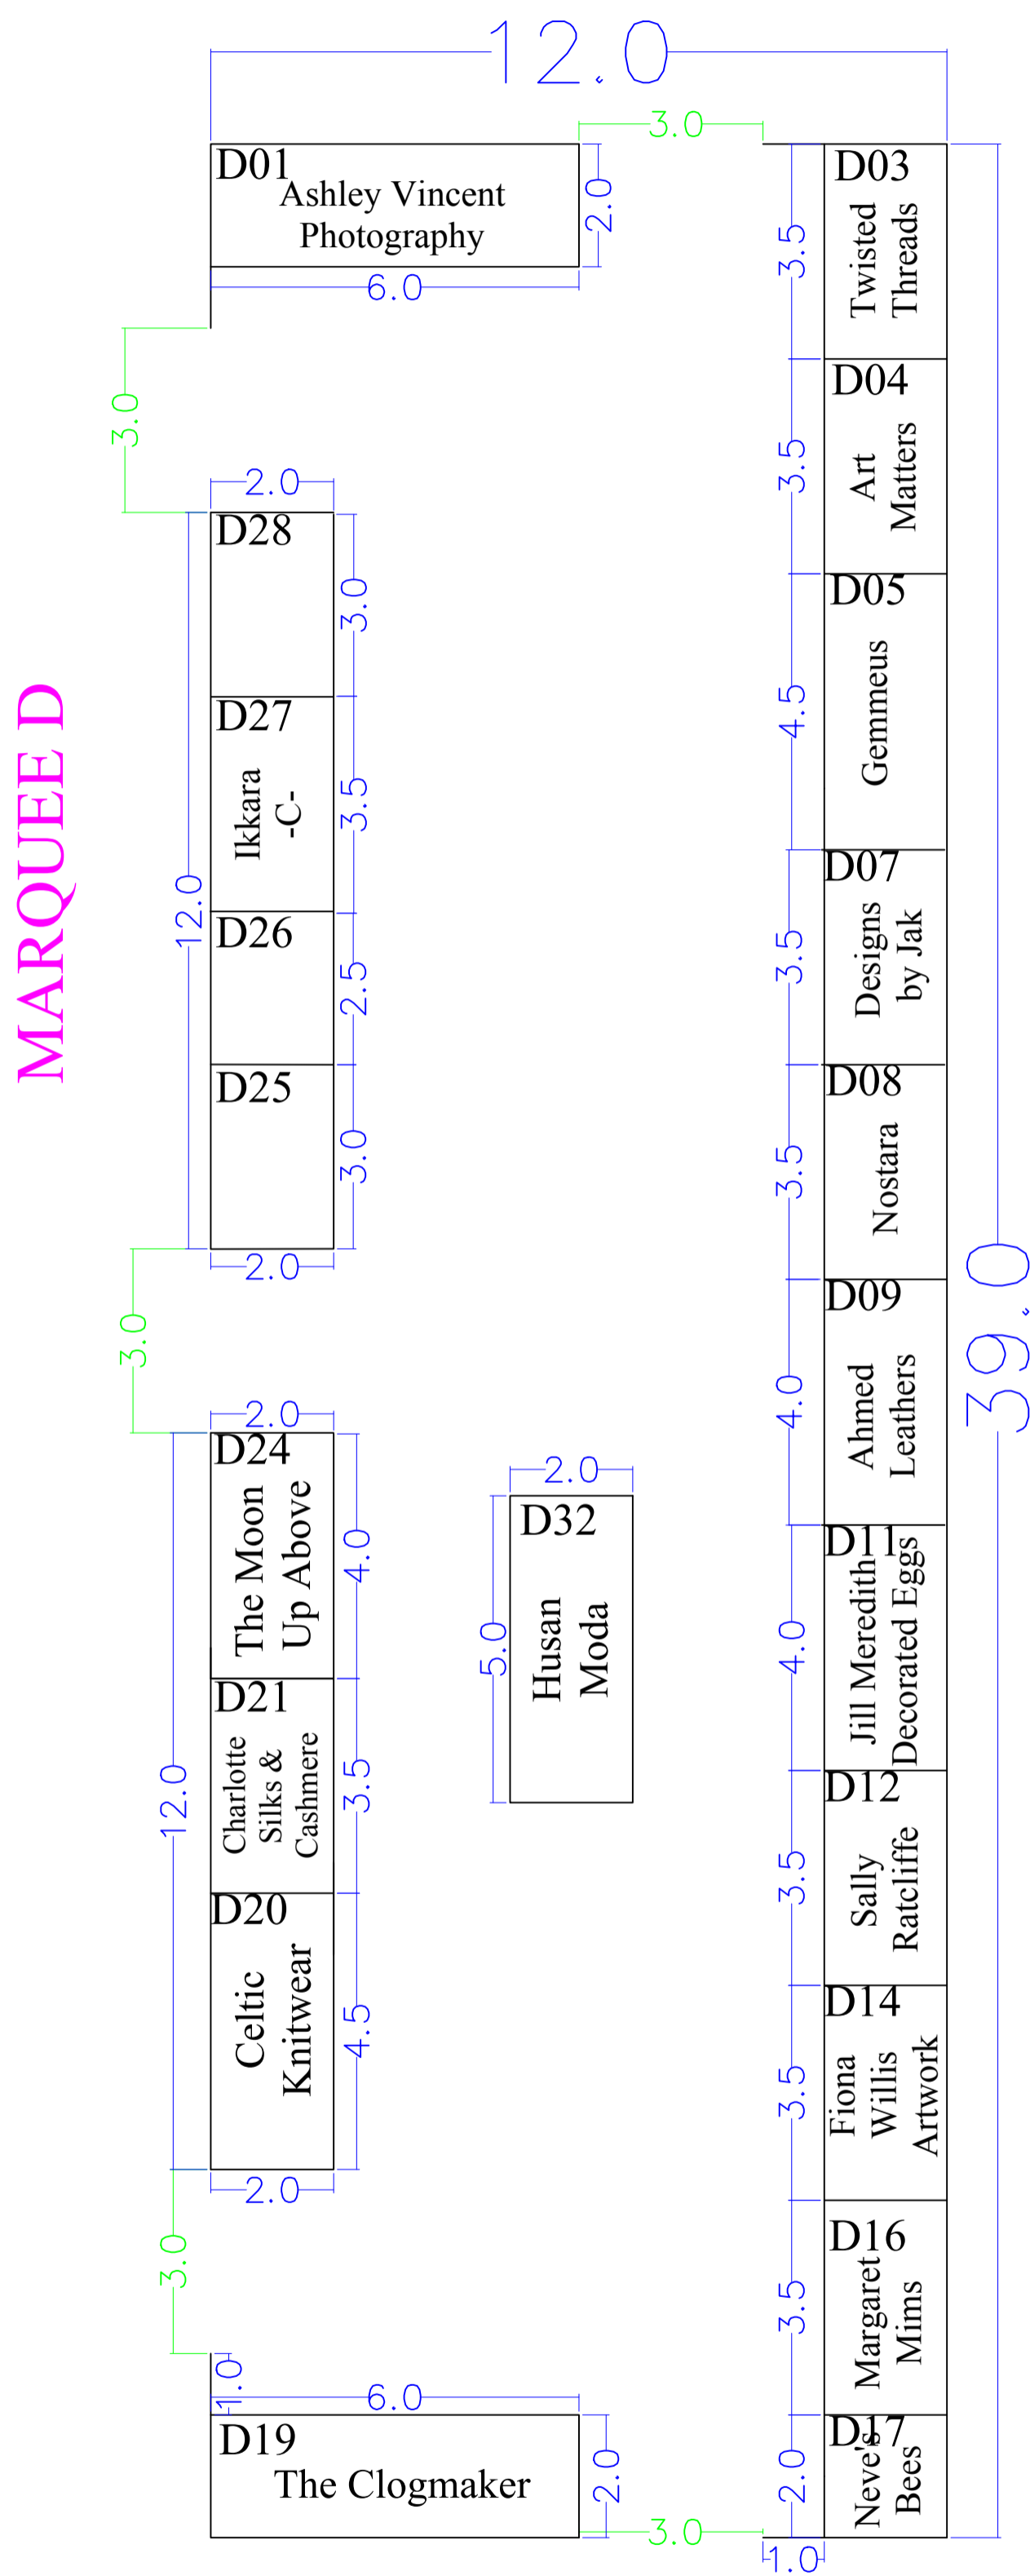

Henley Country Craft Show

Stonor Park, 23rd - 26th August 2019

D MARQUEE

Stonor Park nr Henley	Drawing Name:	Legend:	General Notes: Not to scale	ICHF Events <small>Dominic House Seaton Road Highcliffe Dorset BH23 5HW United Kingdom Phone: +44 (0)1425 272711 Email: info@ichf.co.uk www.ichfevents.co.uk</small>
	Drawing No: 1.0			
	Drawing Date: 20/05/2019			
Scale	Show Contact: Helen Brown			