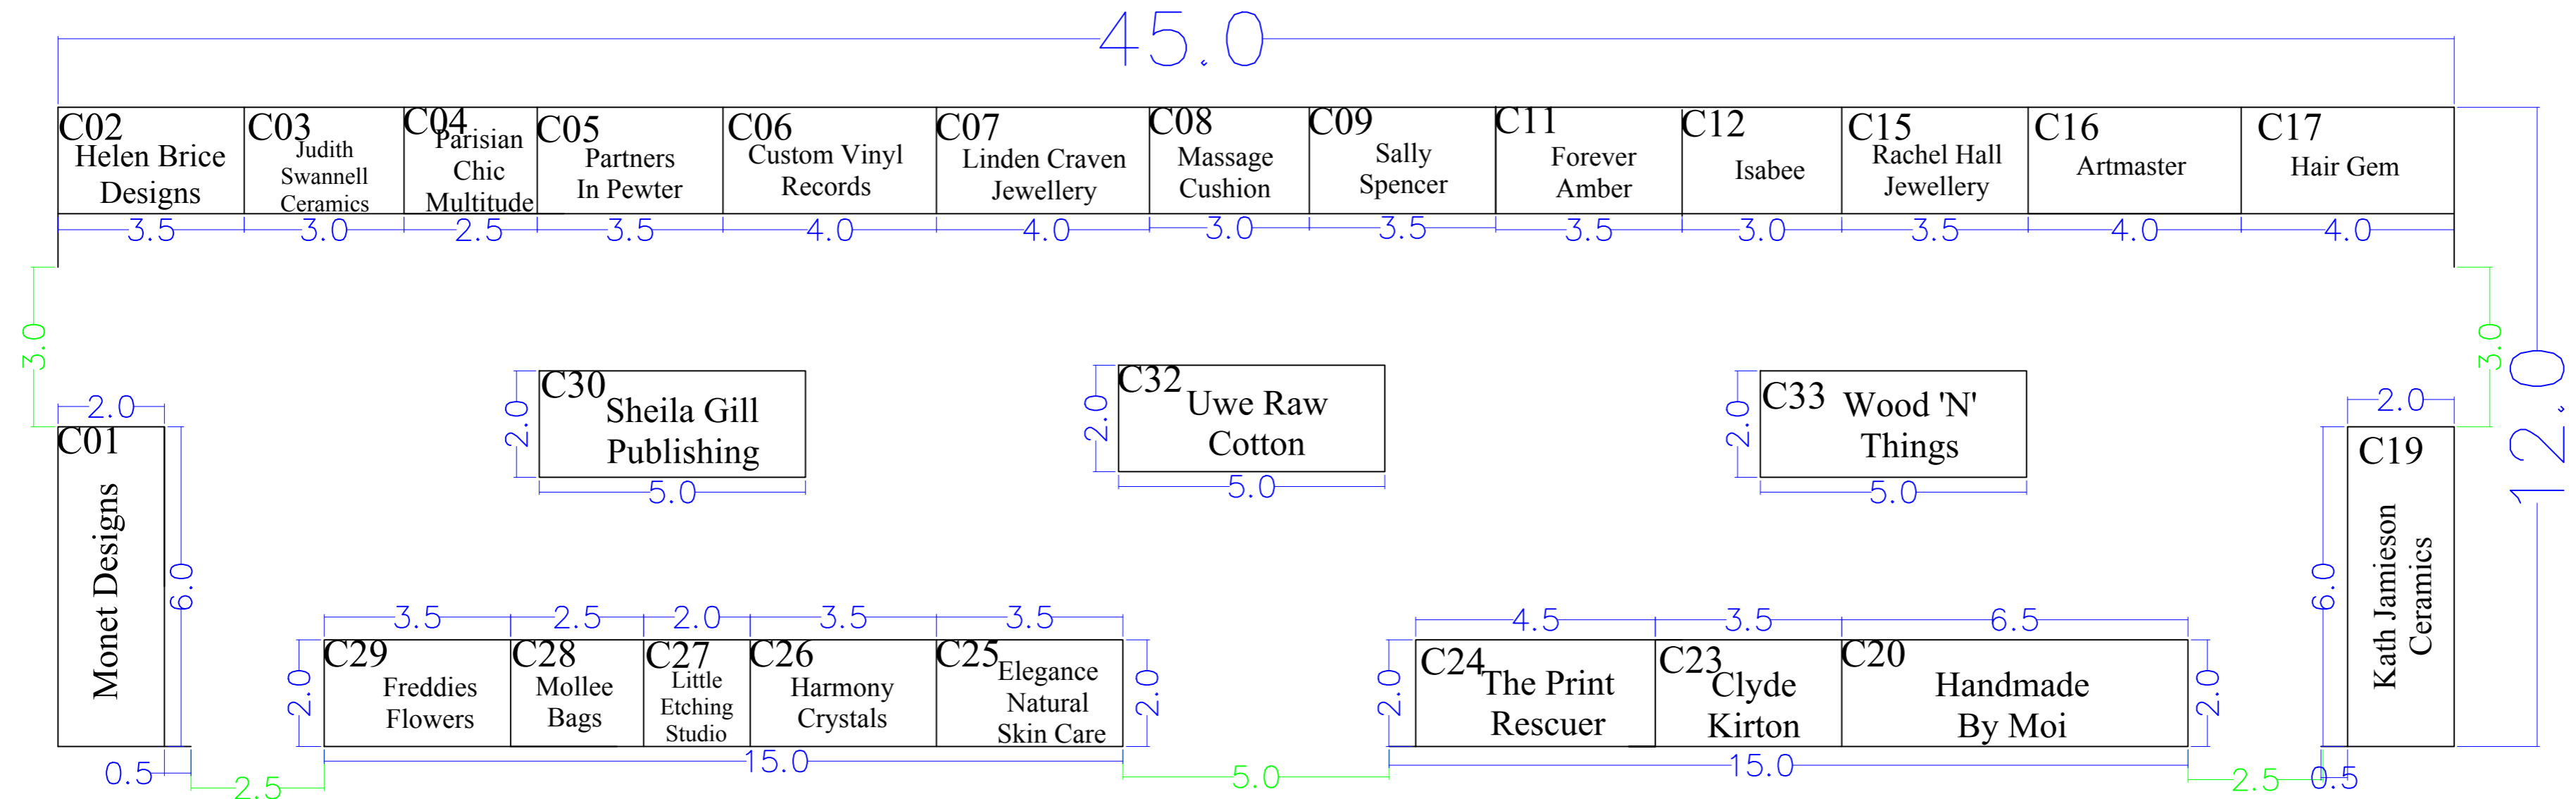

## MARQUEE C

MARQUEE C  
5m Sections

Stonor Park  
nr Henley

Drawing Name:

Drawing No:

1.0

Drawing Date:

19/08/2019