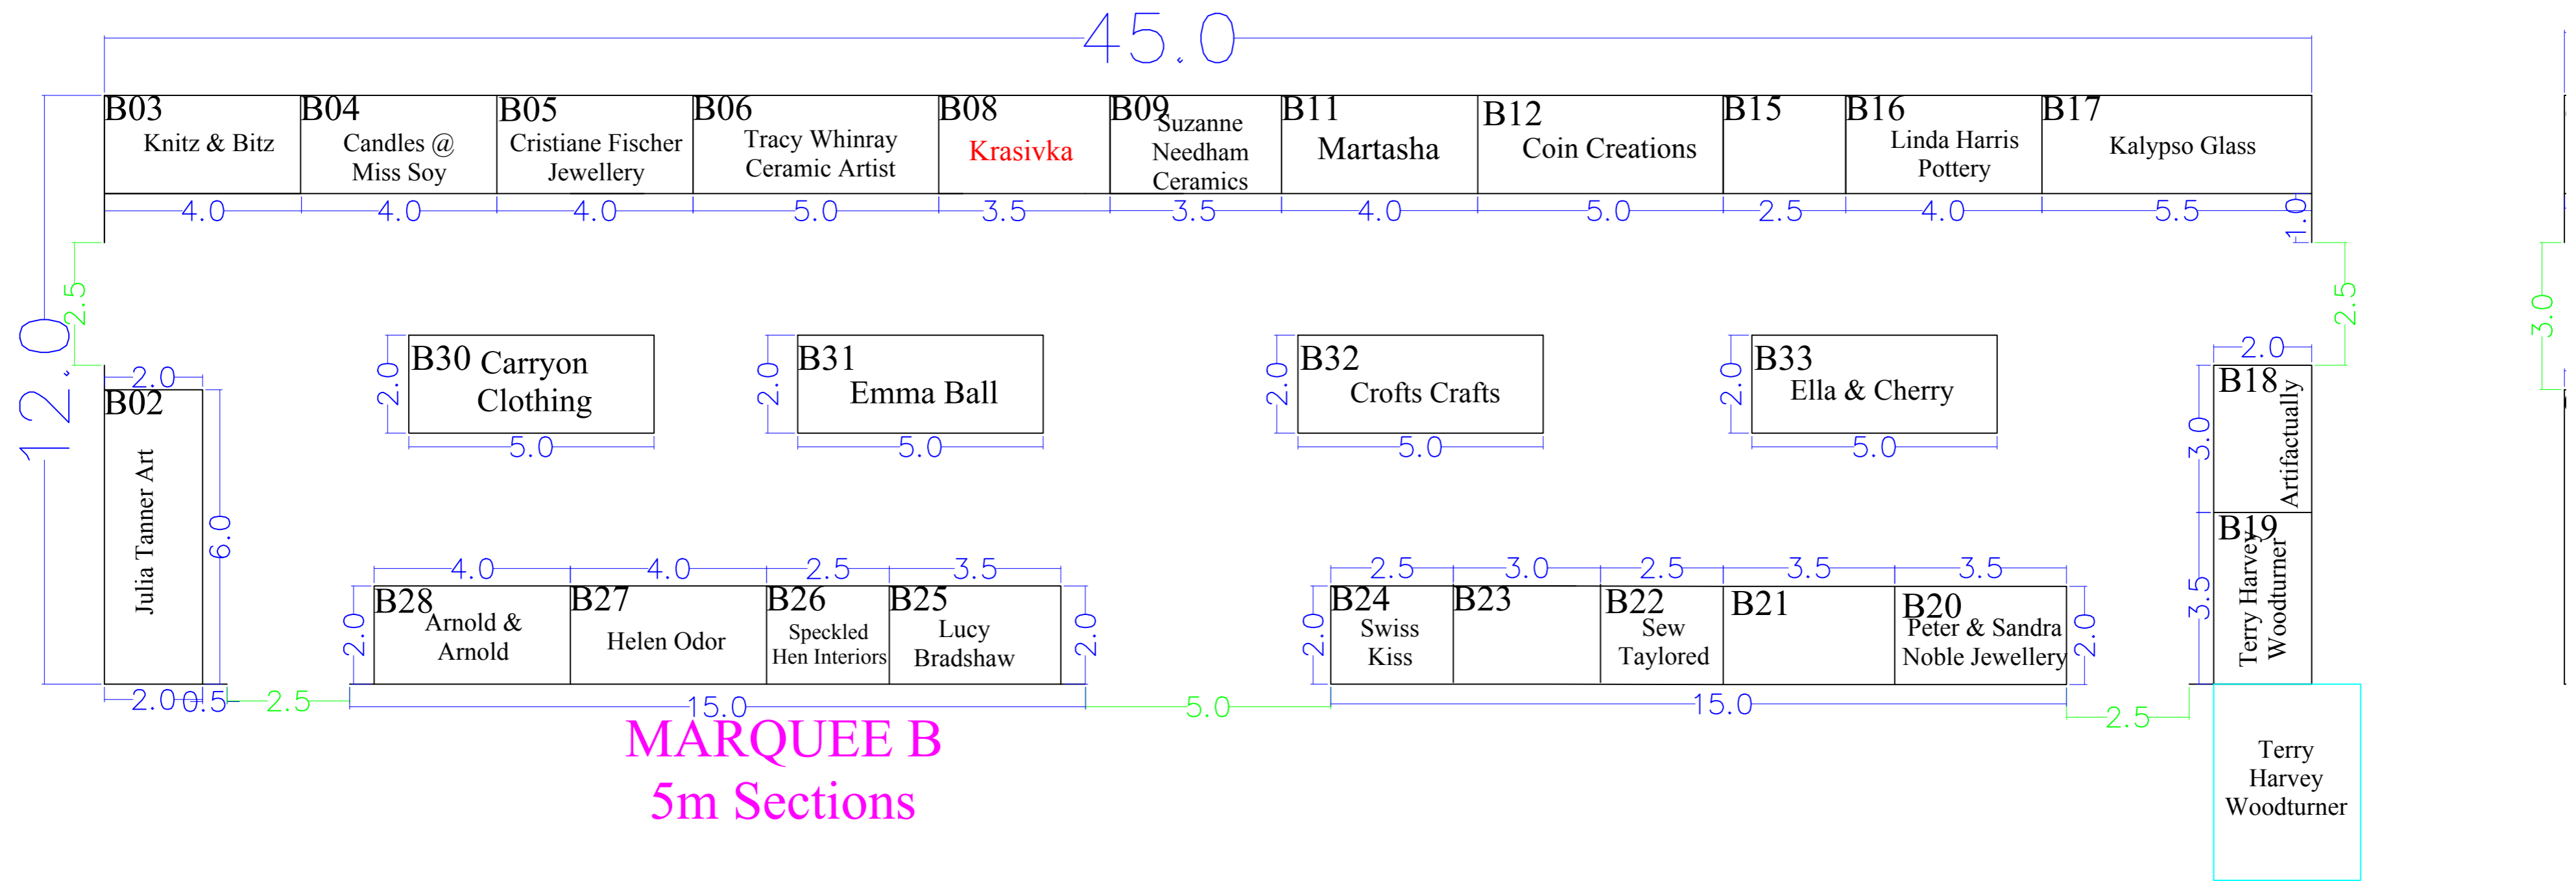

Henley Country Craft Show, Stonor Park - 23rd - 26th August 2019

MARQUEE B

Stonor Park
nr Henley

Drawing Name:

Drawing No:

1.0

Drawing Date:

22/05/2019

Show Contact:

Helen Brown

Legend:

General Notes:

Not to scale

ICHF Events

Dominic House
Seaton Road
Highcliffe
Dorset BH23 5HW
United Kingdom

Phone: +44 (0)1425 272711