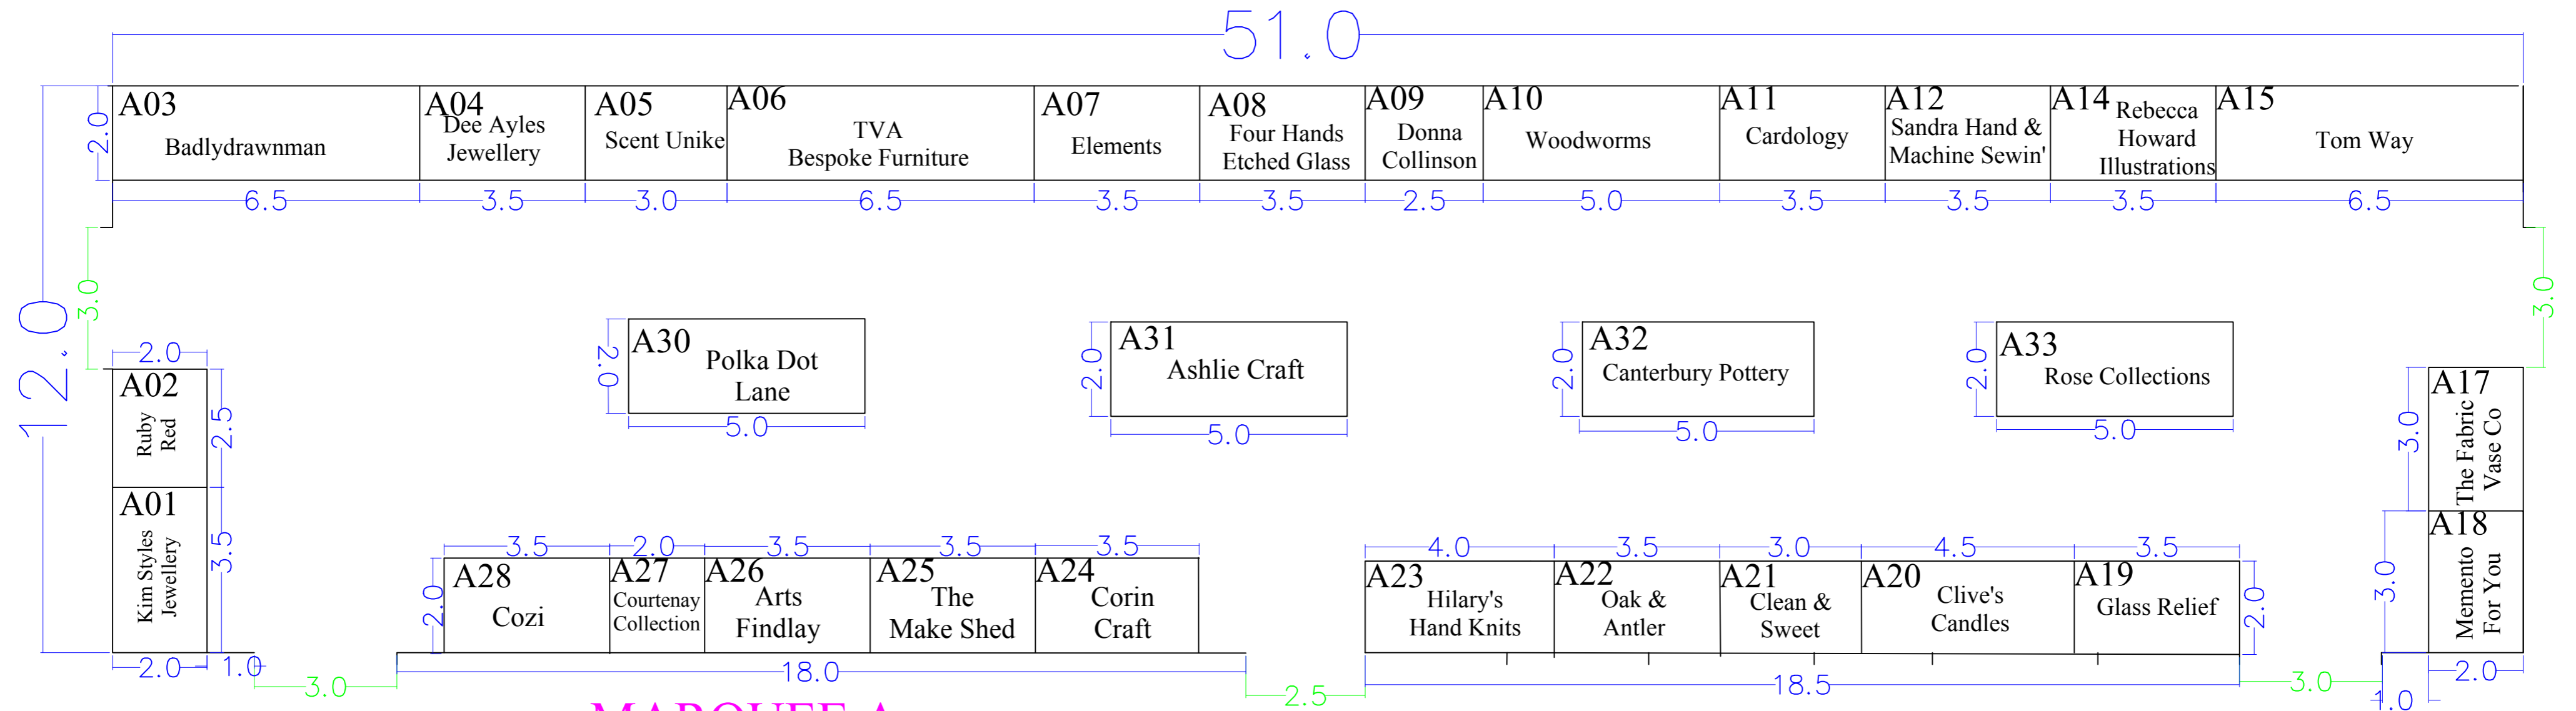

## MARQUEE A

**MARQUEE A**  
3m sections

Stonor Park  
nr Henley

Drawing Name:

Drawing No:

1.0

Drawing Date:

19/08/2019

Show Contact:

Helen Brown

Legend:

General Notes:

Not to scale

**ICHF** Events

Dominic House  
Seaton Road  
Highcliffe  
Dorset BH23 5HW  
United Kingdom

Phone: +44 (0)1425 272711