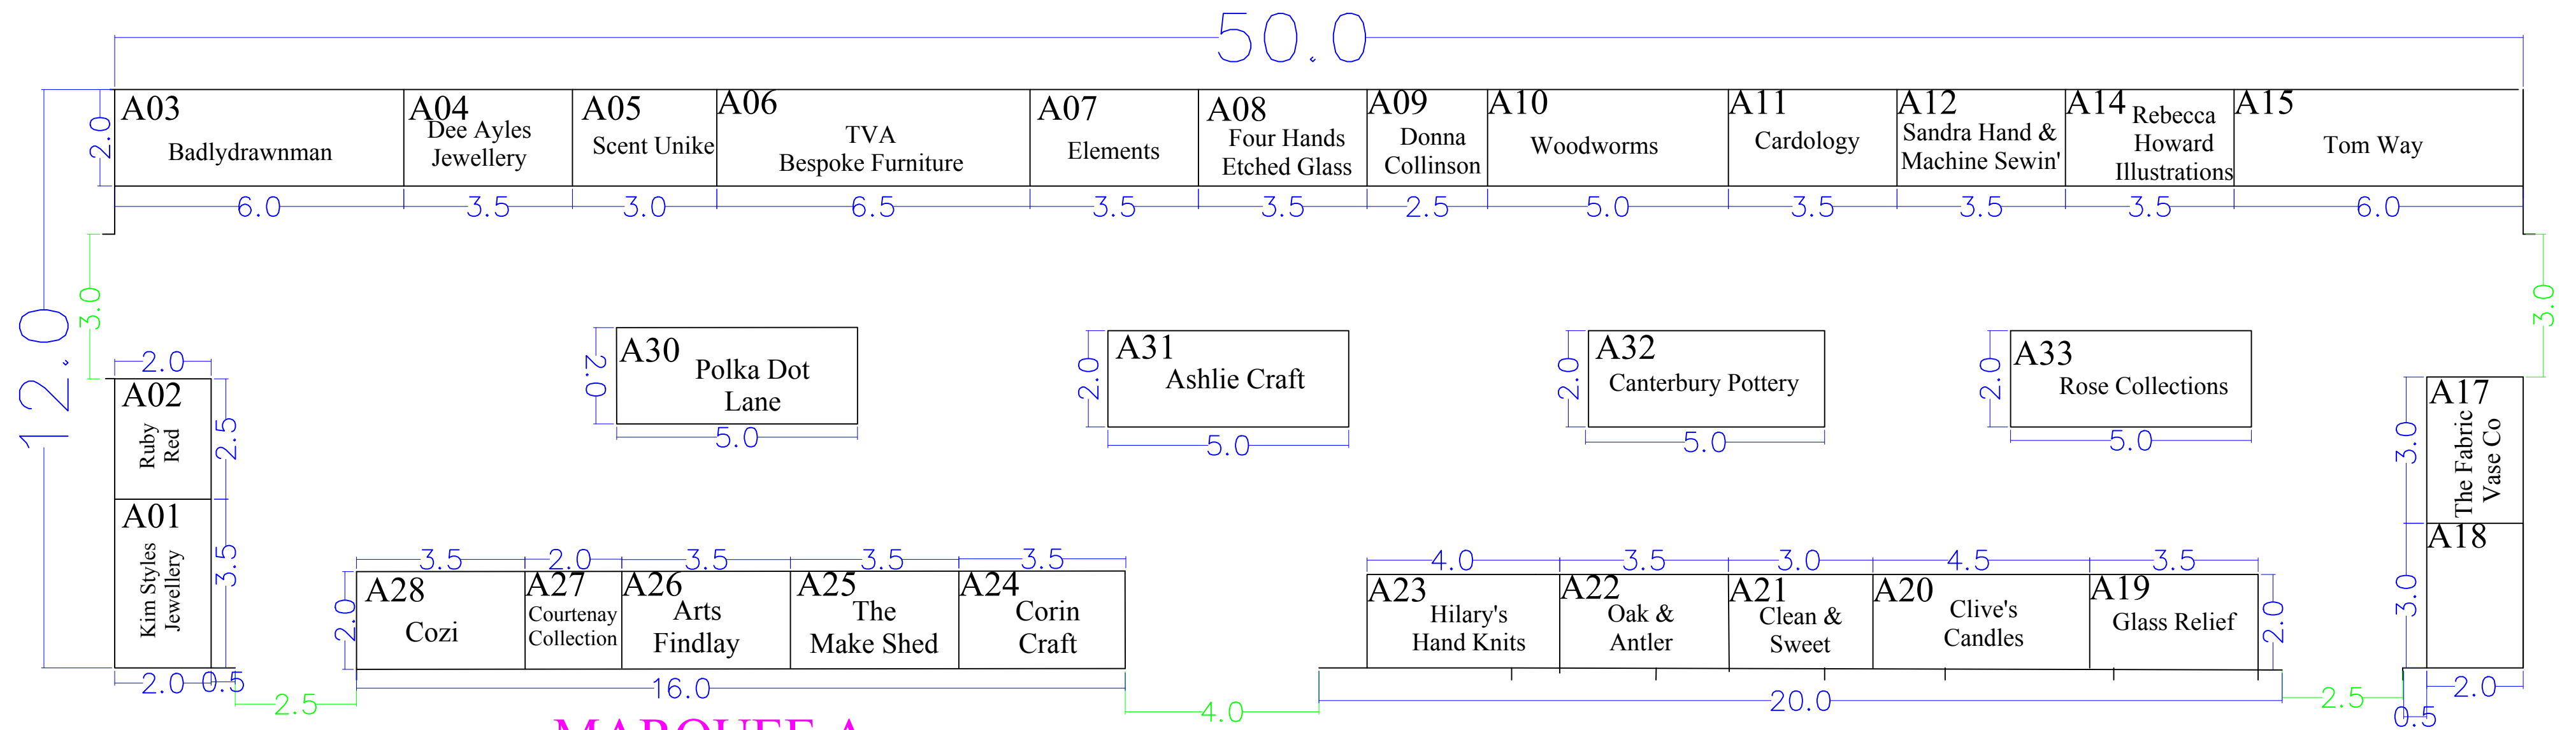

## MARQUEE A

**MARQUEE A**  
5m sections

Stonor Park  
nr Henley

Drawing Name:

Drawing No:

1.0

Drawing Date:

20/05/2019