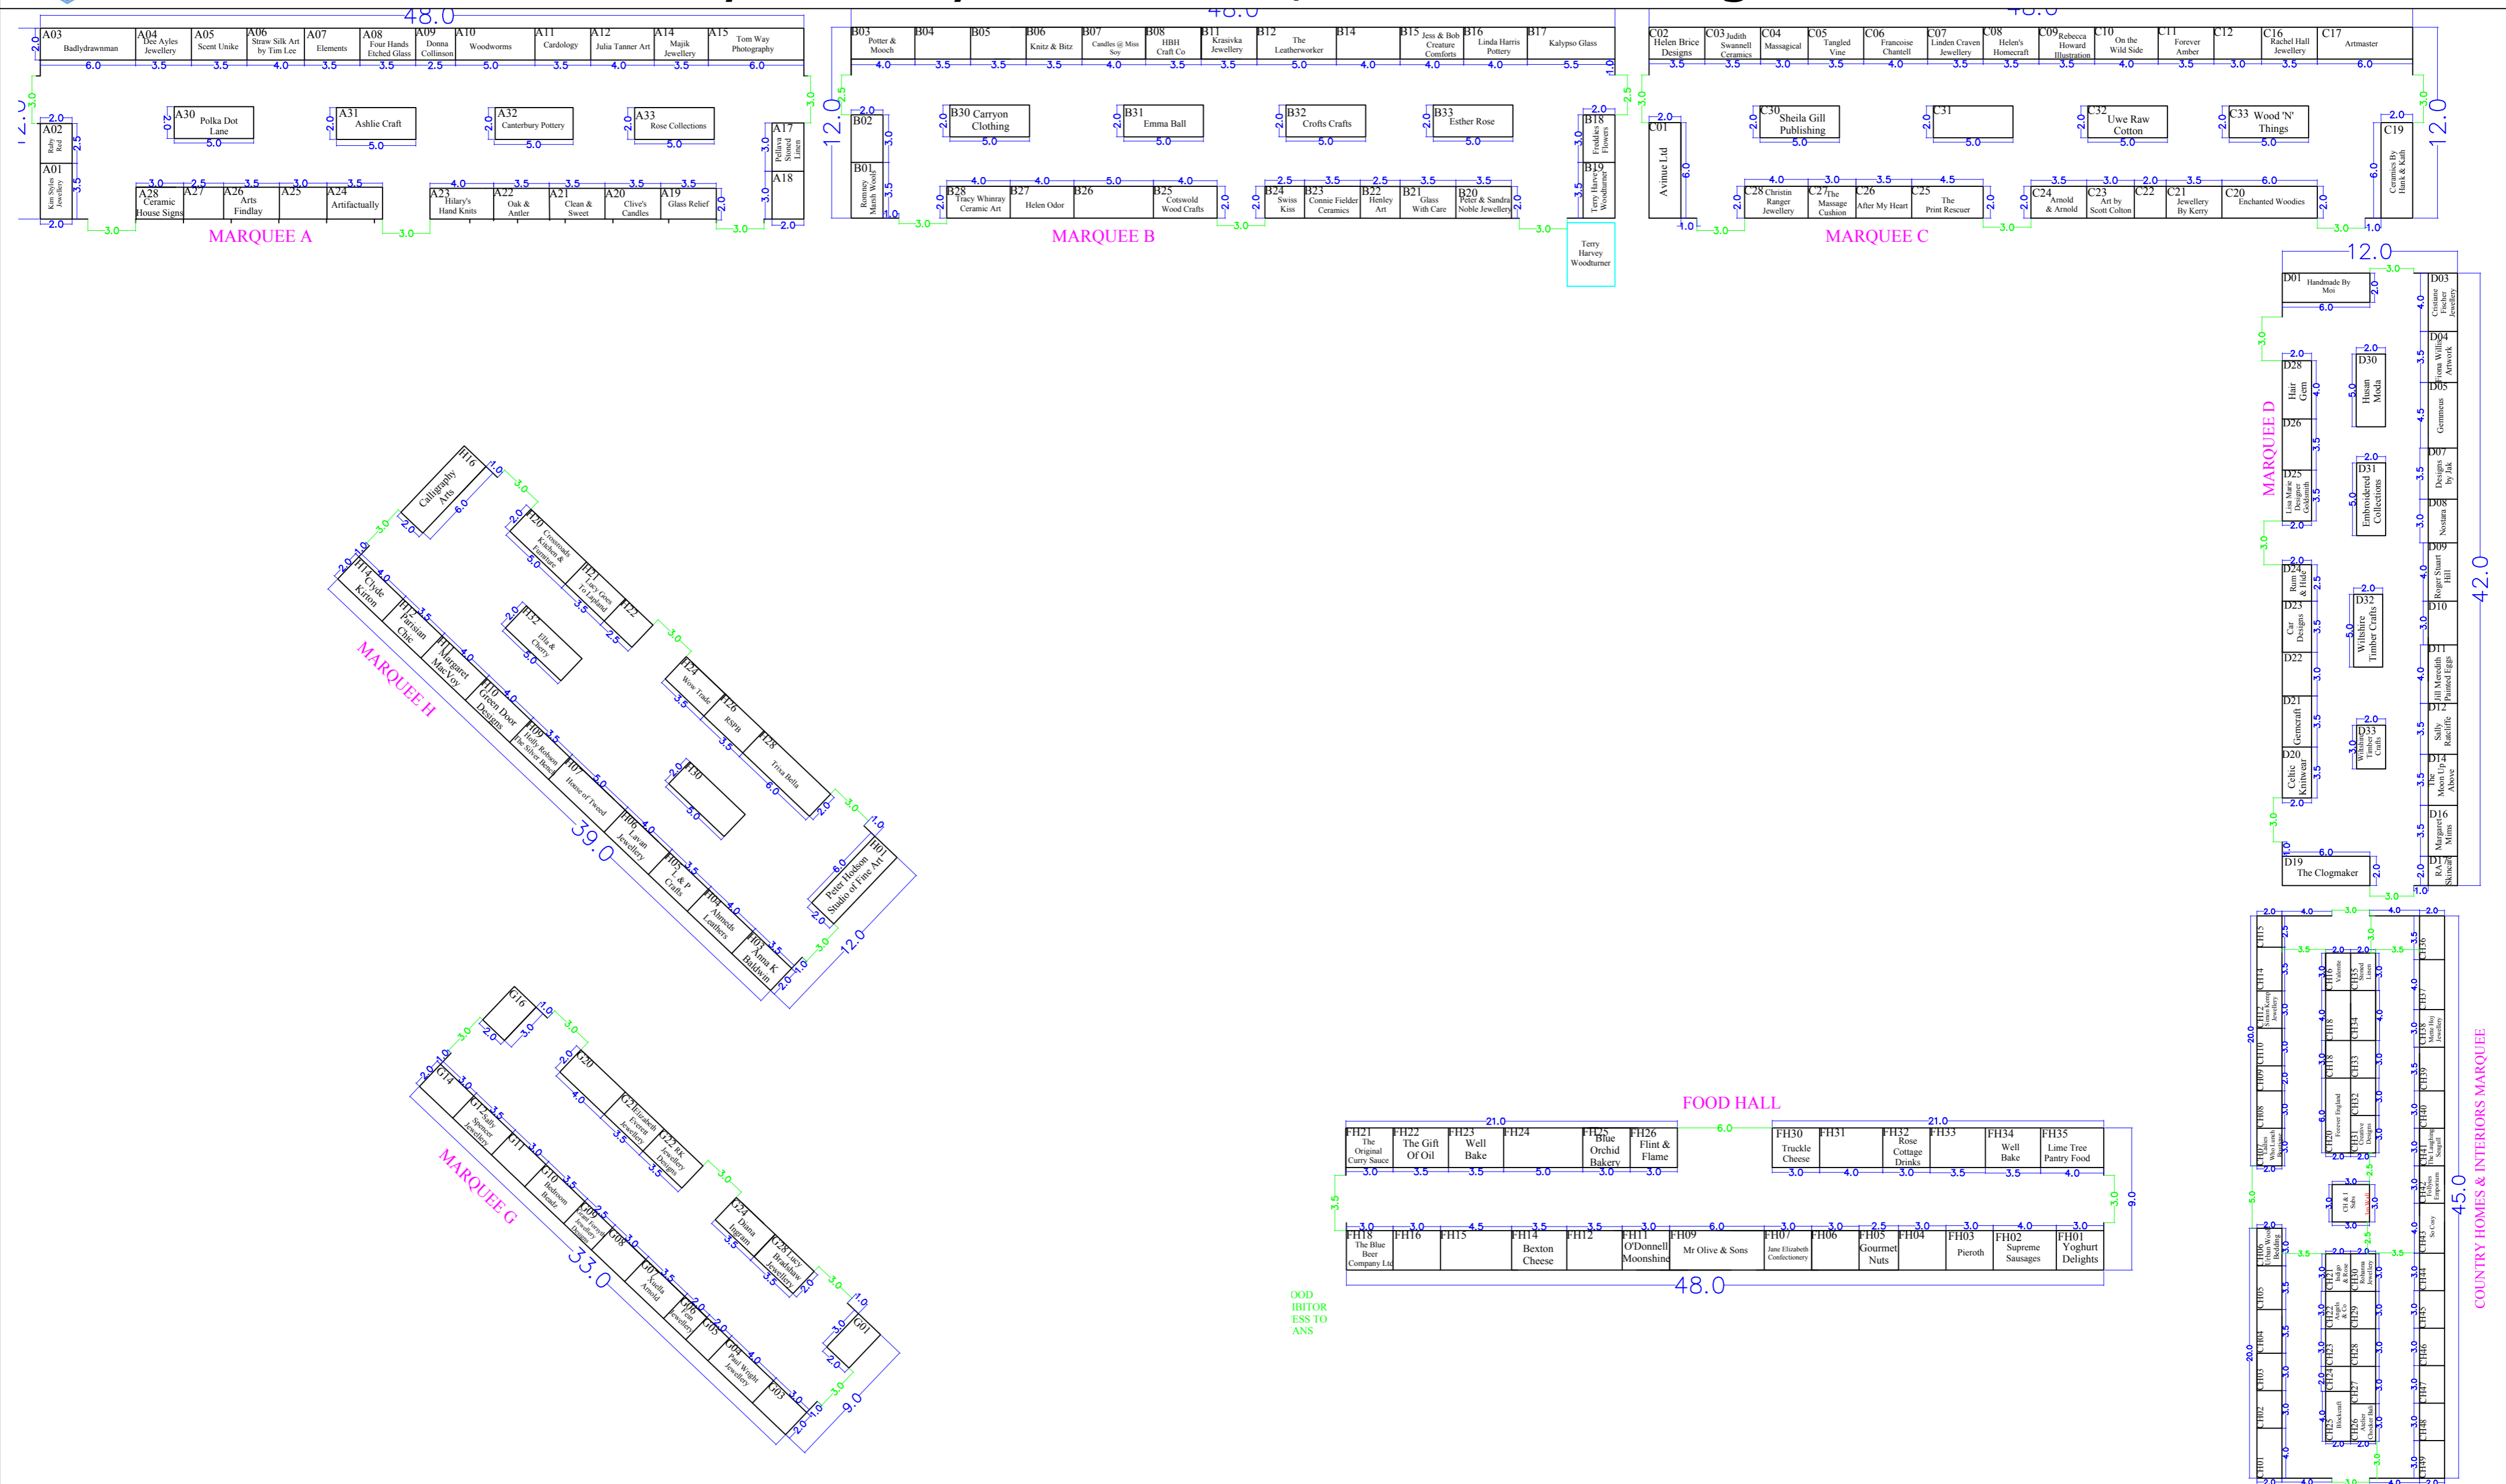

Henley Country Craft Show, 24th - 27th August 2018

Stonor Park
nr Henley

Drawing Name:
SP18 Overall Plan

Drawing No:
1.0

Drawing Date:
29/05/2018

Show Contact:
Helen Brown

Legend:

General Notes:
Not to scale