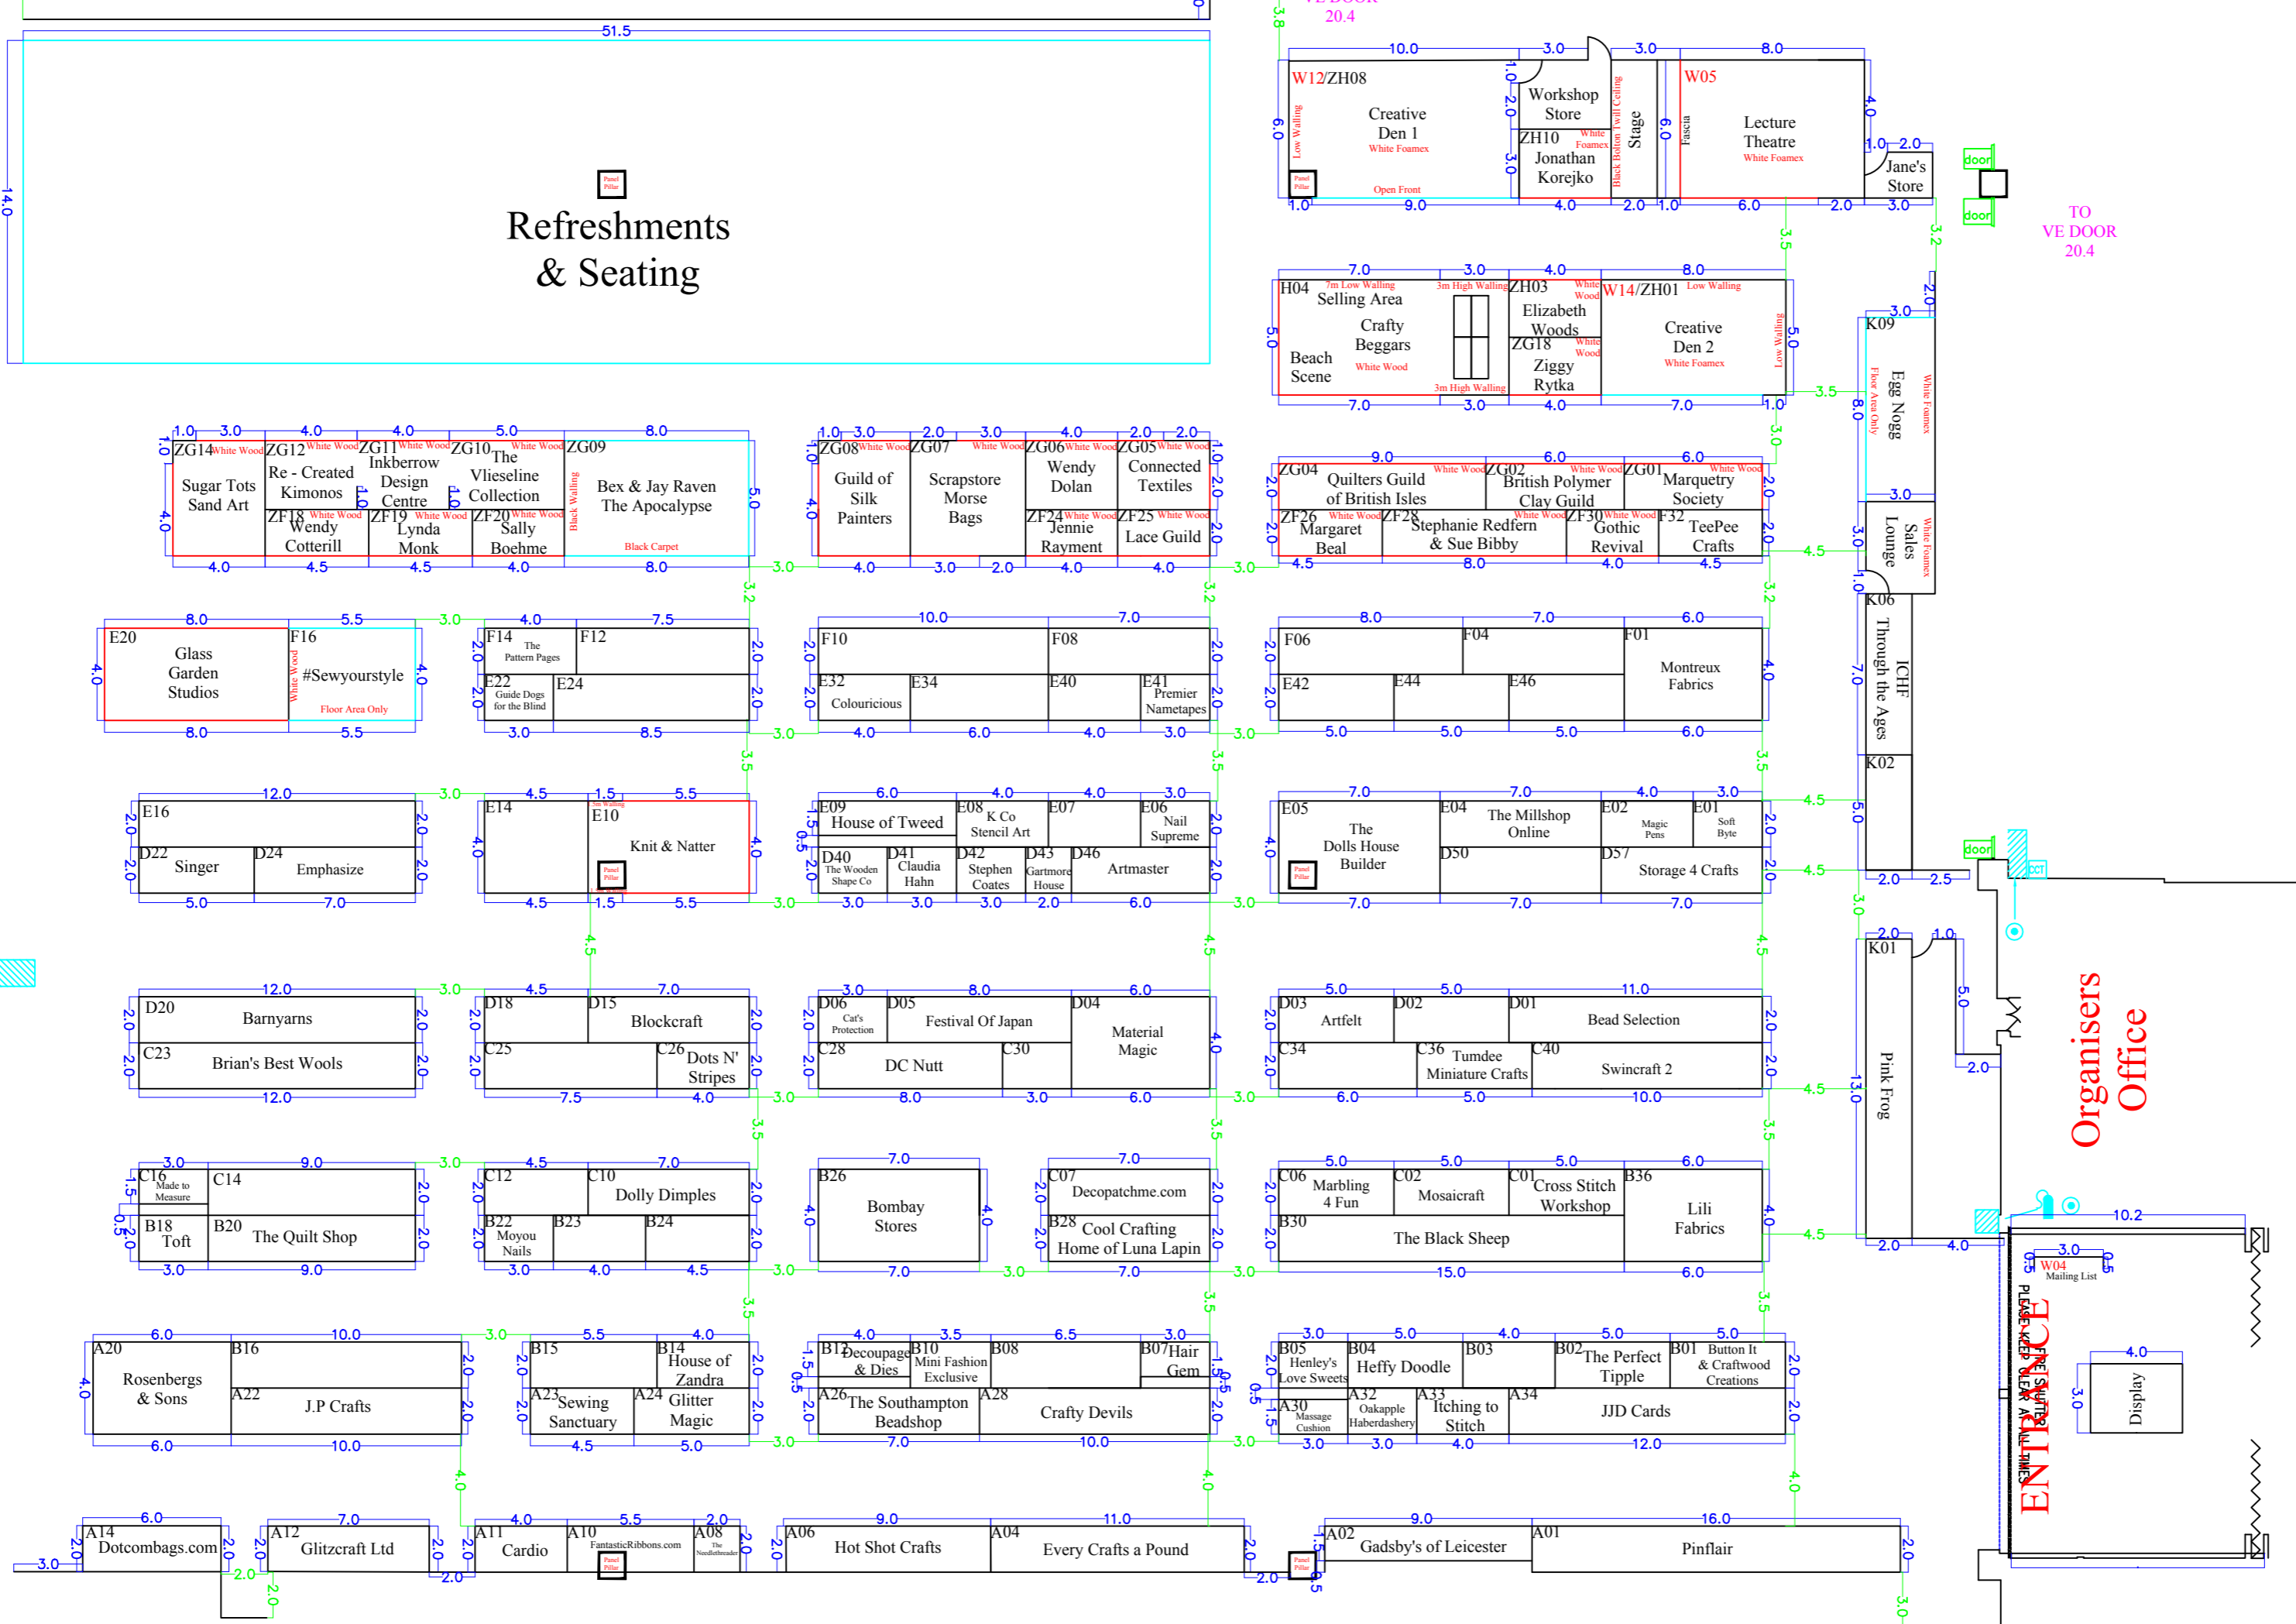

# Creative Craft Show Birmingham Summer, 29th June - 1st July 2018

Hall 20,  
NEC,  
Birmingham,  
UK

Scale: 1:250

Drawing Name:  
SB18

Drawing Date:  
30/05/18

Show Contact:  
Rebeca Randall

Legend:

VE DOOR  
20.2

TO  
VE DOOR  
20.4

TO  
VE DOOR  
20.4

VE DOOR  
20.1

Dominic House  
Seaton Road  
Highcliffe  
Dorset BH23 5HW  
United Kingdom  
Phone: +44 (0)1425 272711  
Email: info@ichf.co.uk  
[www.ichf.co.uk](http://www.ichf.co.uk)