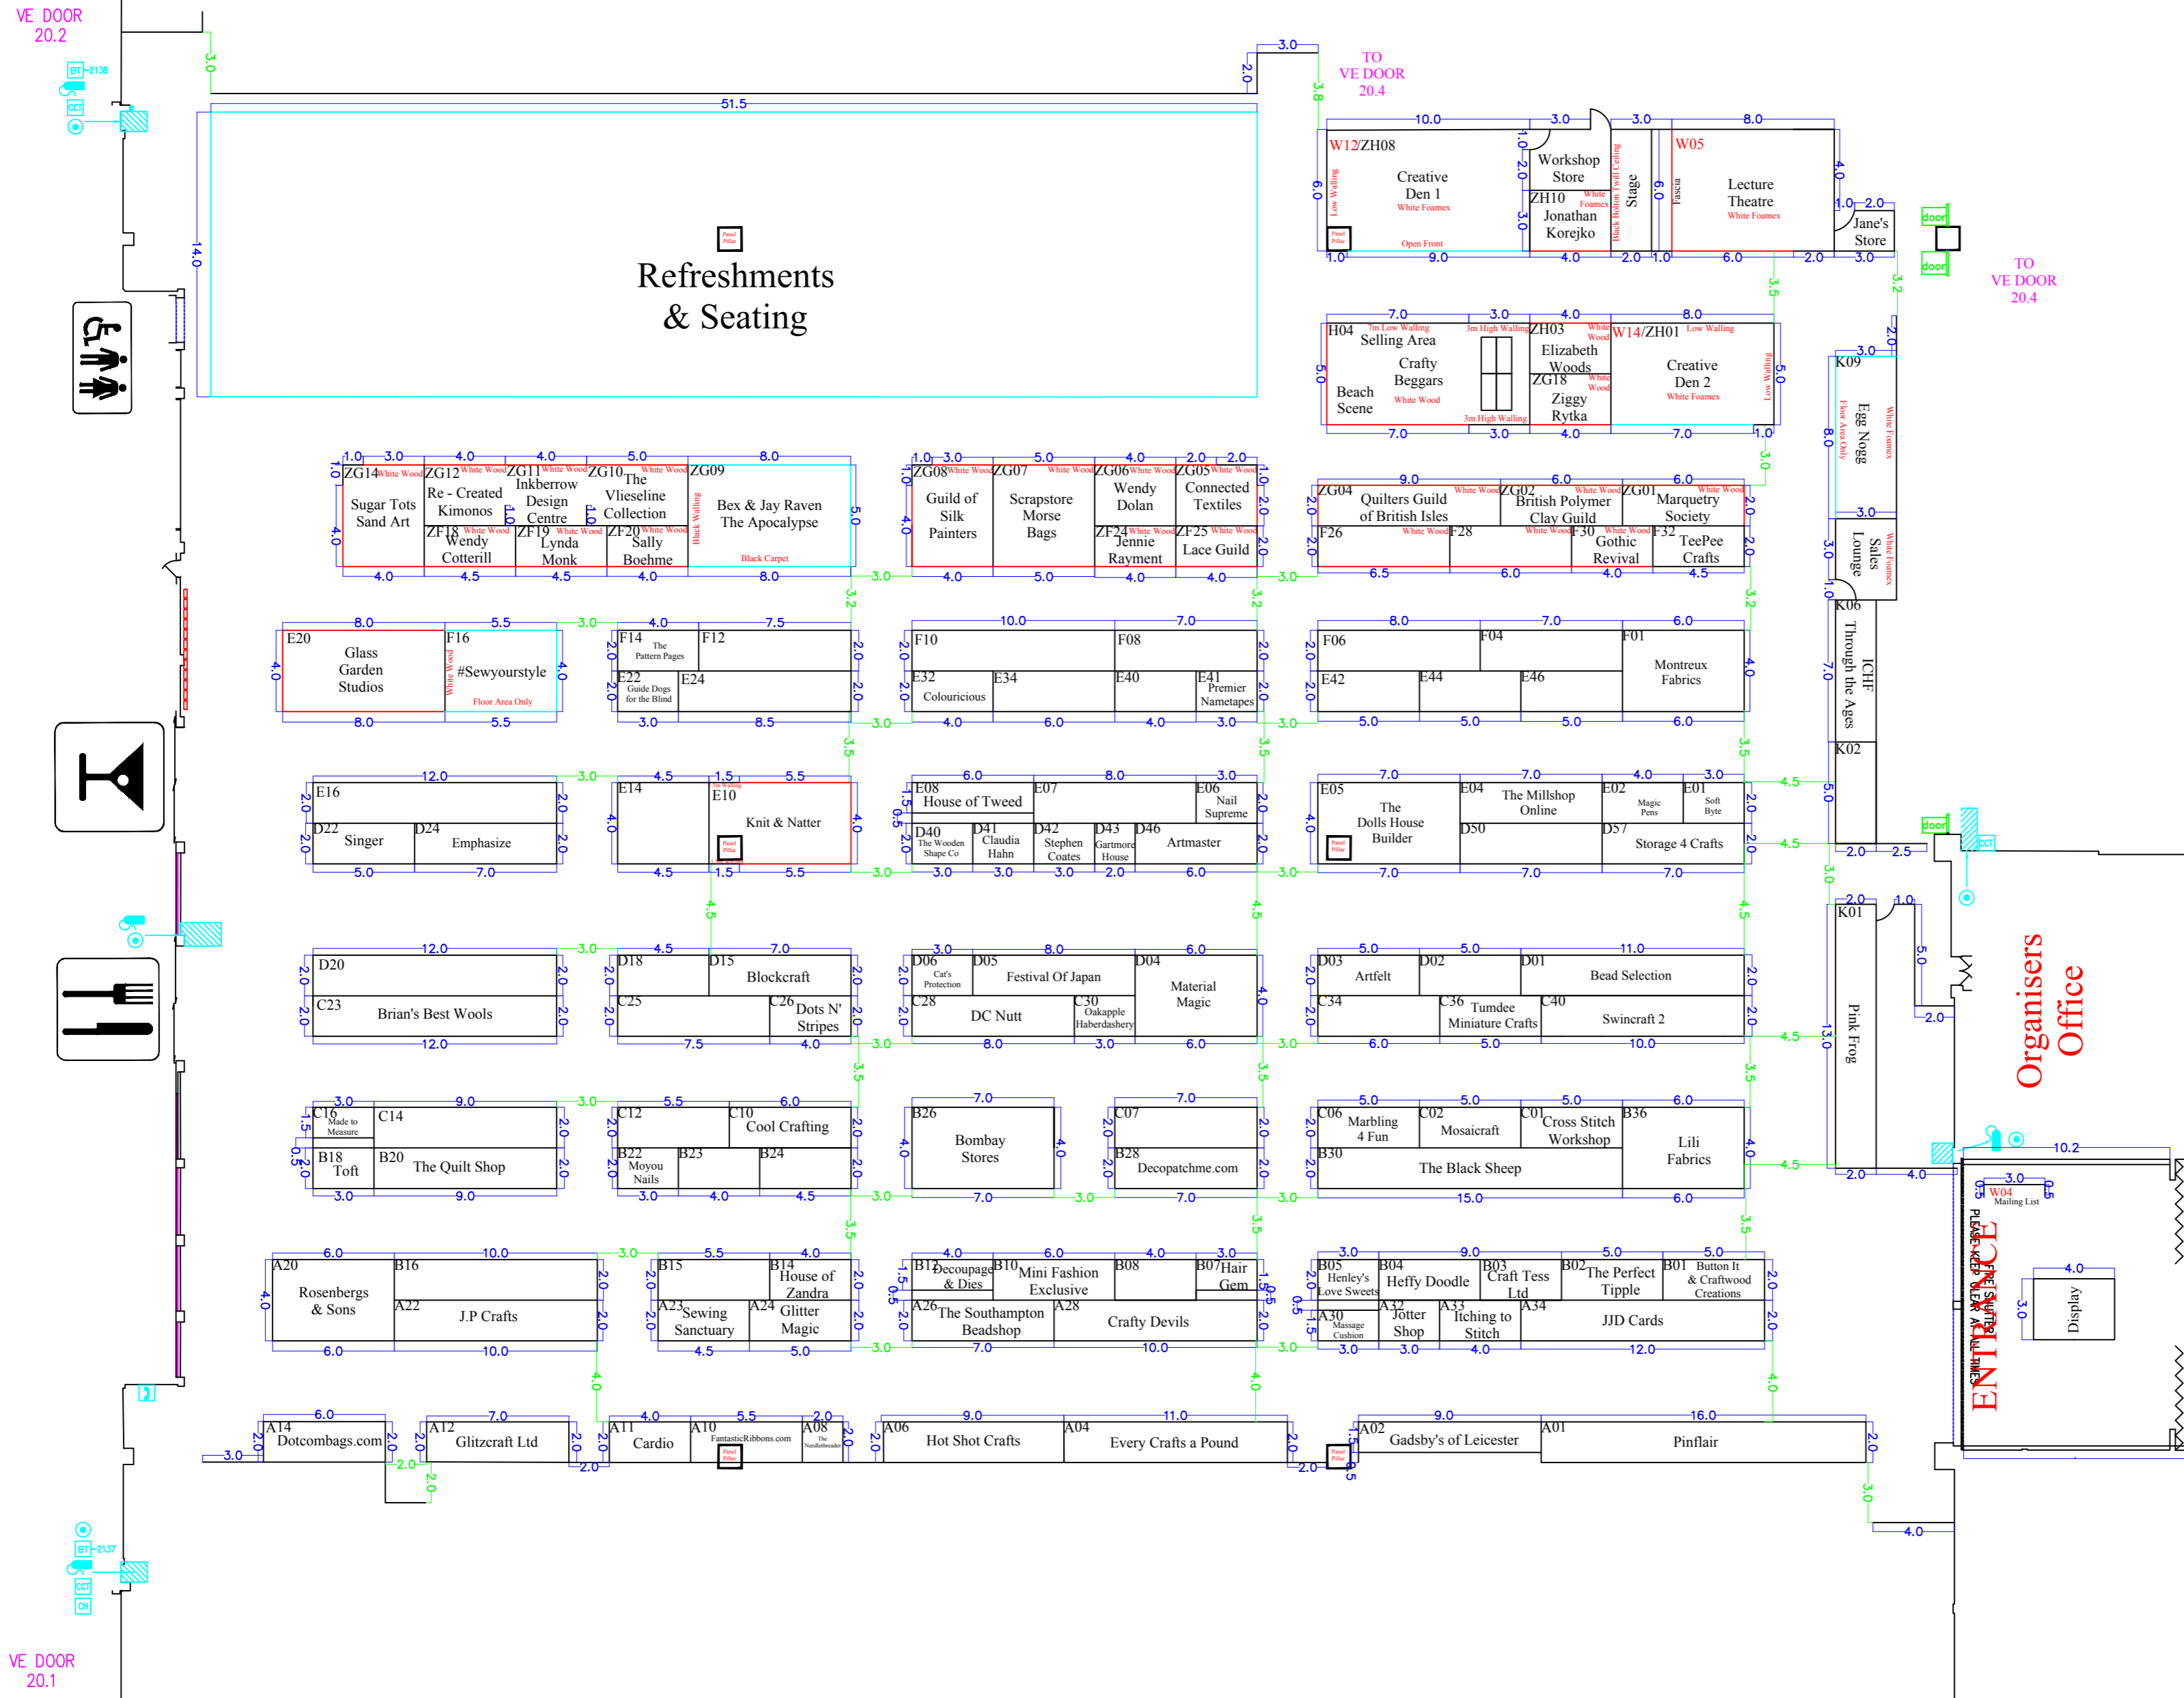

Creative Craft Show Birmingham Summer, 29th June - 1st July 2018

Hall 20,
NEC,
Birmingham,
UK

Scale: 1:250

Drawing Name:
SB18

Drawing Date:
22/05/18

Show Contact:
Rebeca Randall

Legend:

Dominic House
Seaton Road
Highcliffe
Dorset BH23 5HW
United Kingdom
Phone: +44 (0)1425 272711
Email: info@ichf.co.uk
www.ichf.co.uk