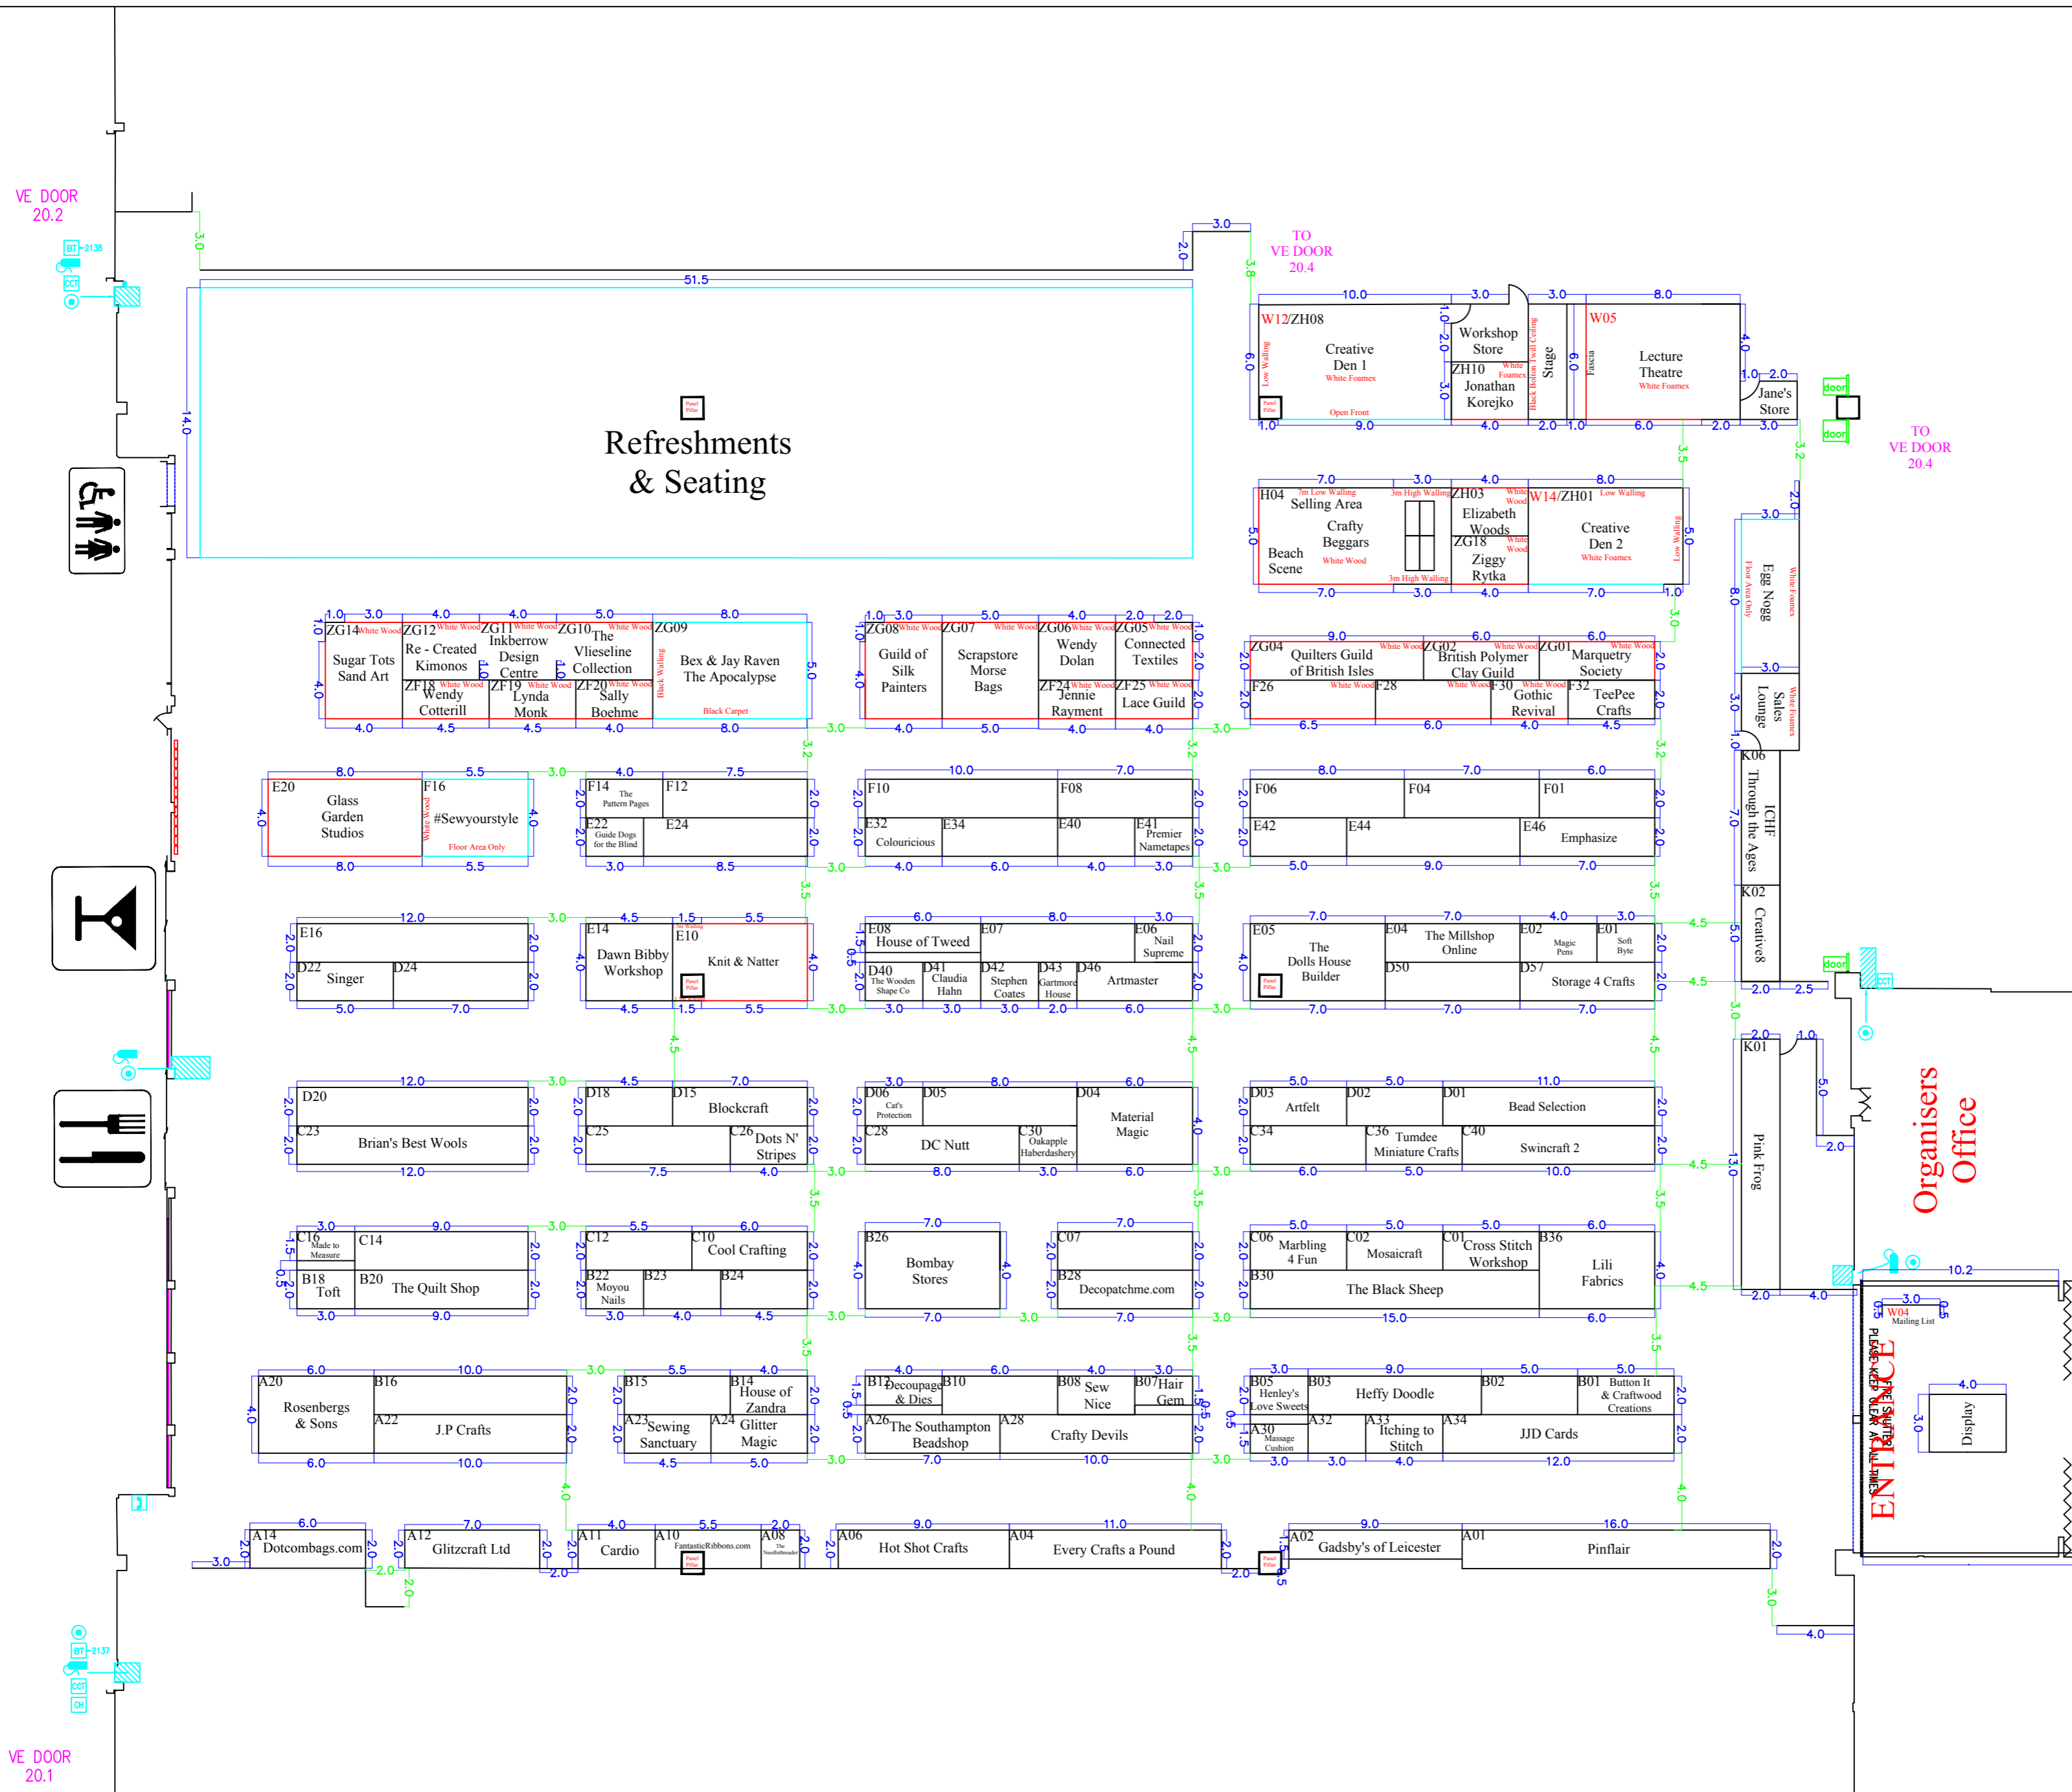

# Creative Craft Show Birmingham Summer, 29th June - 1st July 2018

Hall 20,  
NEC,  
Birmingham,  
UK

Scale: 1:250

Drawing Name:  
SB18

Drawing Date:  
15/05/18

Show Contact:  
Rebeca Randall

Legend:

Dominic House  
Seaton Road  
Highcliffe  
Dorset BH23 5HW  
United Kingdom  
Phone: +44 (0)1425 272711  
Email: info@ichf.co.uk  
[www.ichf.co.uk](http://www.ichf.co.uk)