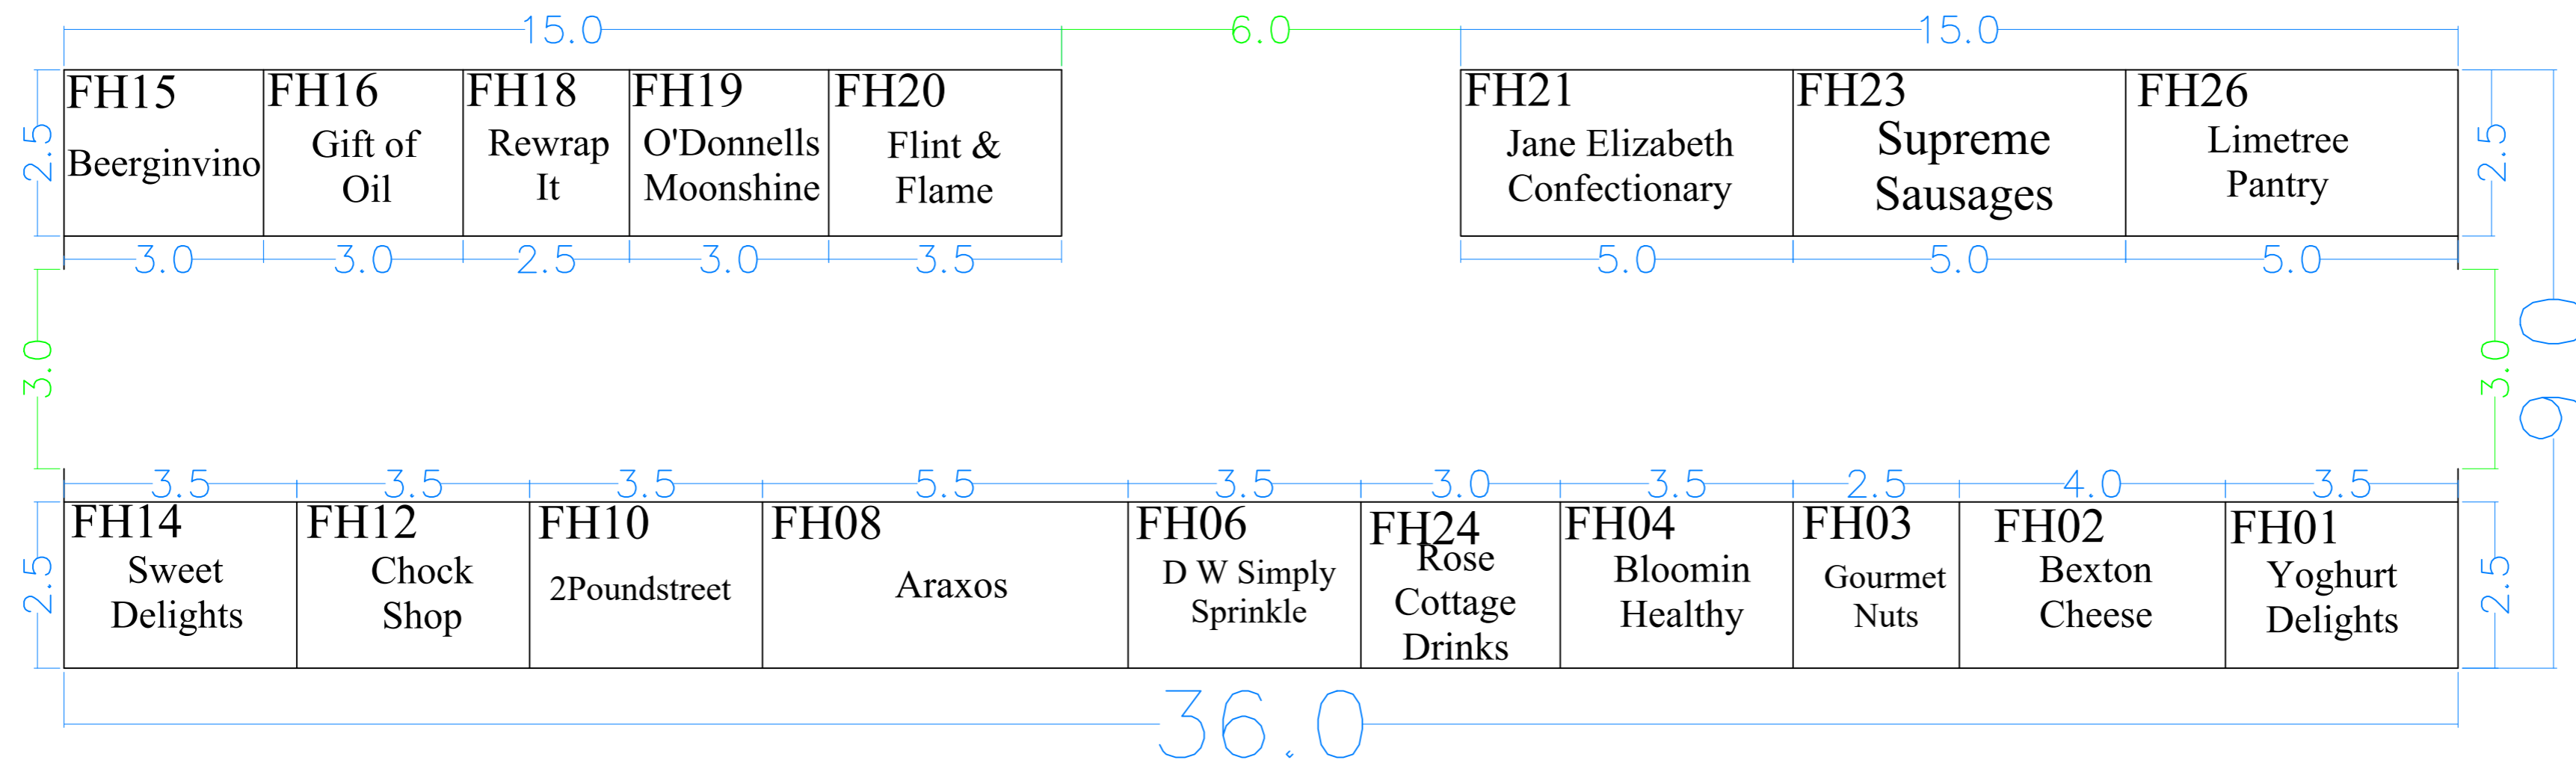

Henley Country Craft Show, Stonor Park - 27th - 30th August 2021

MARQUEE FOOD HALL

FOOD HALL

Stonor Park
nr Henley

Drawing Name:

Drawing No:

1.0

Drawing Date:

12/01/21

Show Contact:

Steve Mitchell

Legend:

General Notes:

Not to scale

Dominic House
Seaton Road
Highcliffe
Dorset BH23 5HW
United Kingdom

Phone: +44 (0)1425 272711