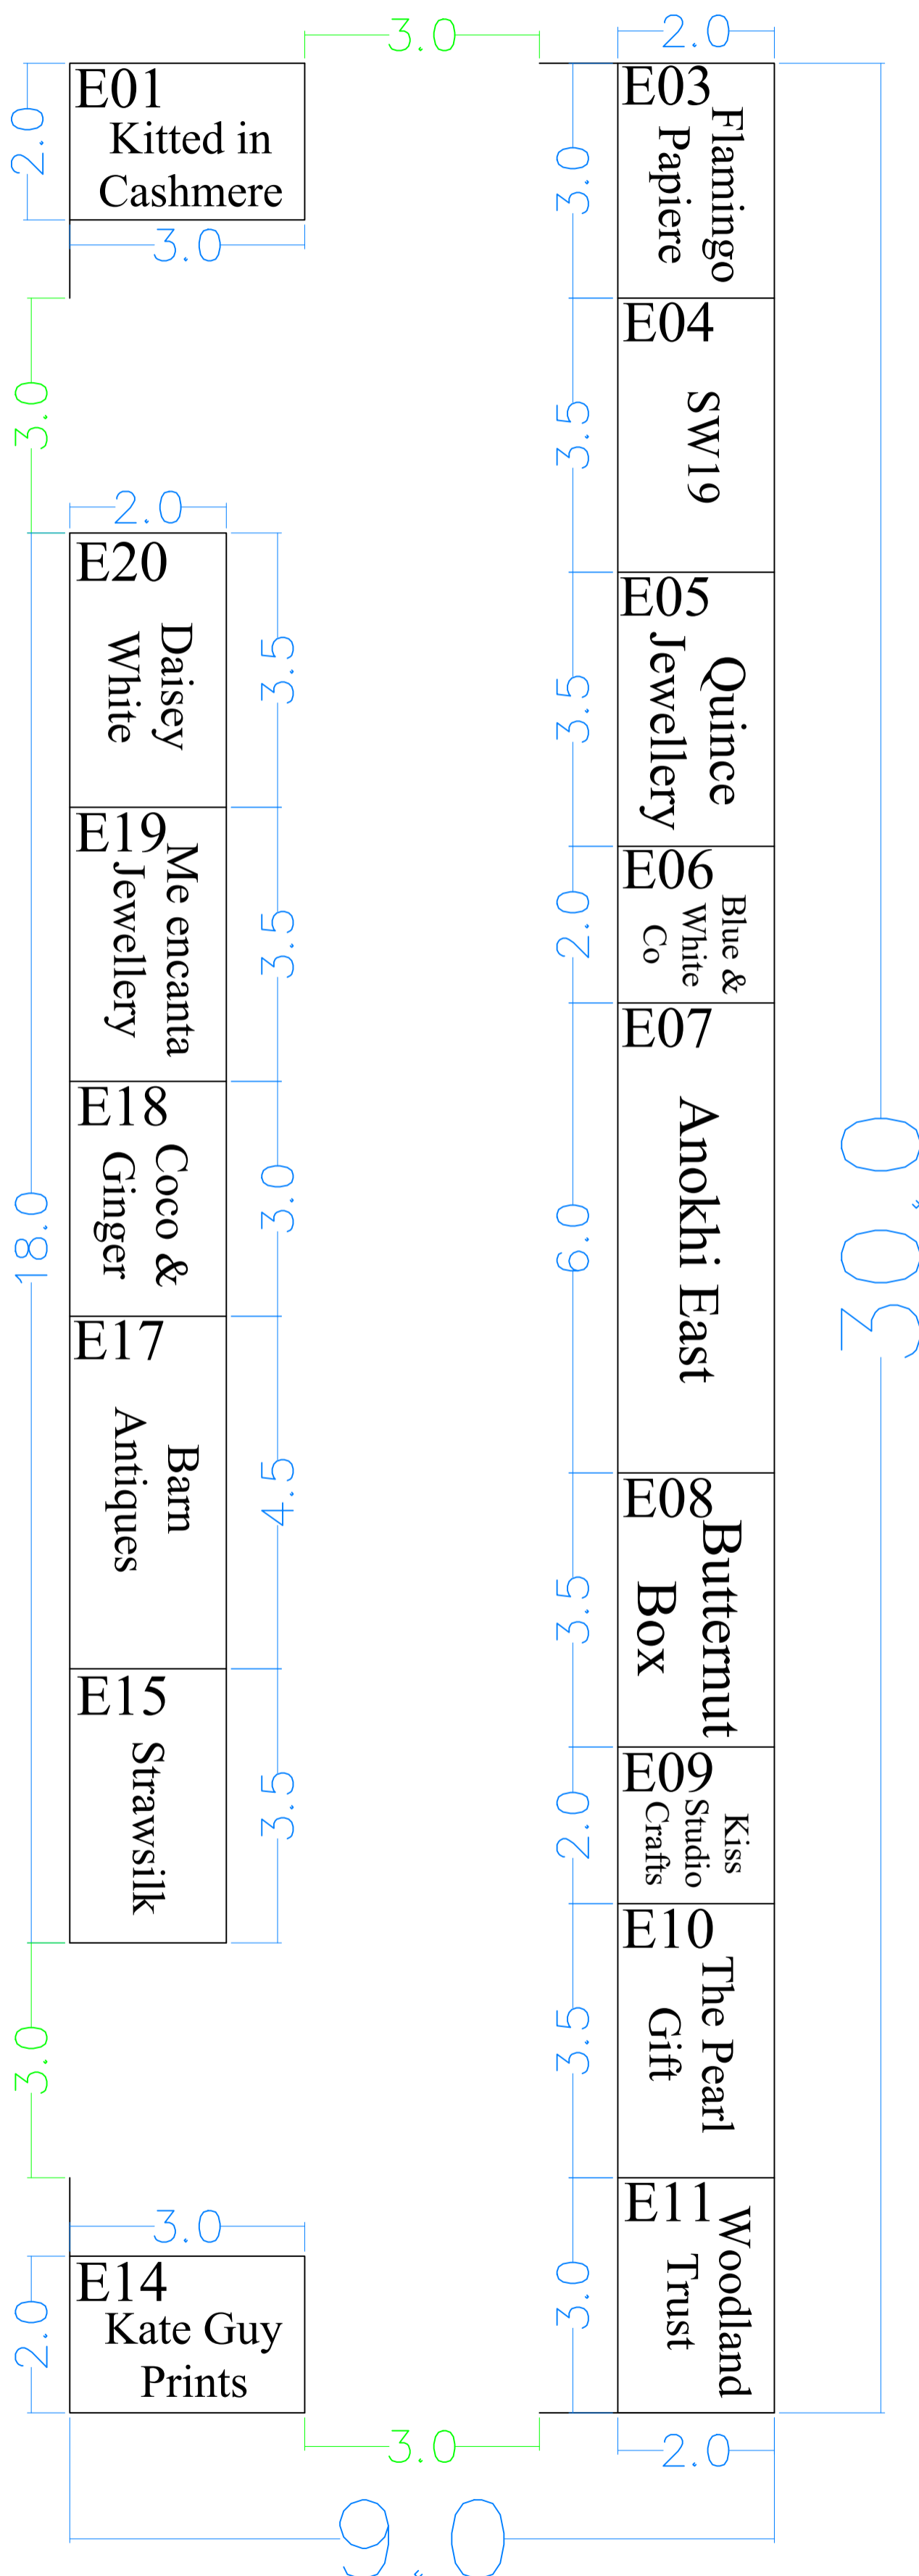

Henley Country Craft Show

Stonor Park, 27th - 30th August 2021

E Marquee

MARQUEE E

Stonor Park nr Henley	Drawing Name: SP20	Legend:	General Notes: Not to scale	Dominic House Seaton Road Highcliffe Dorset BH23 5HW United Kingdom Phone: +44 (0)1425 272711 Email: info@ichf.co.uk www.ichfevents.co.uk
	Drawing No: 1.0			
Drawing Date: 12/01/21				
Show Contact: Steve Mitchell				
Scale				