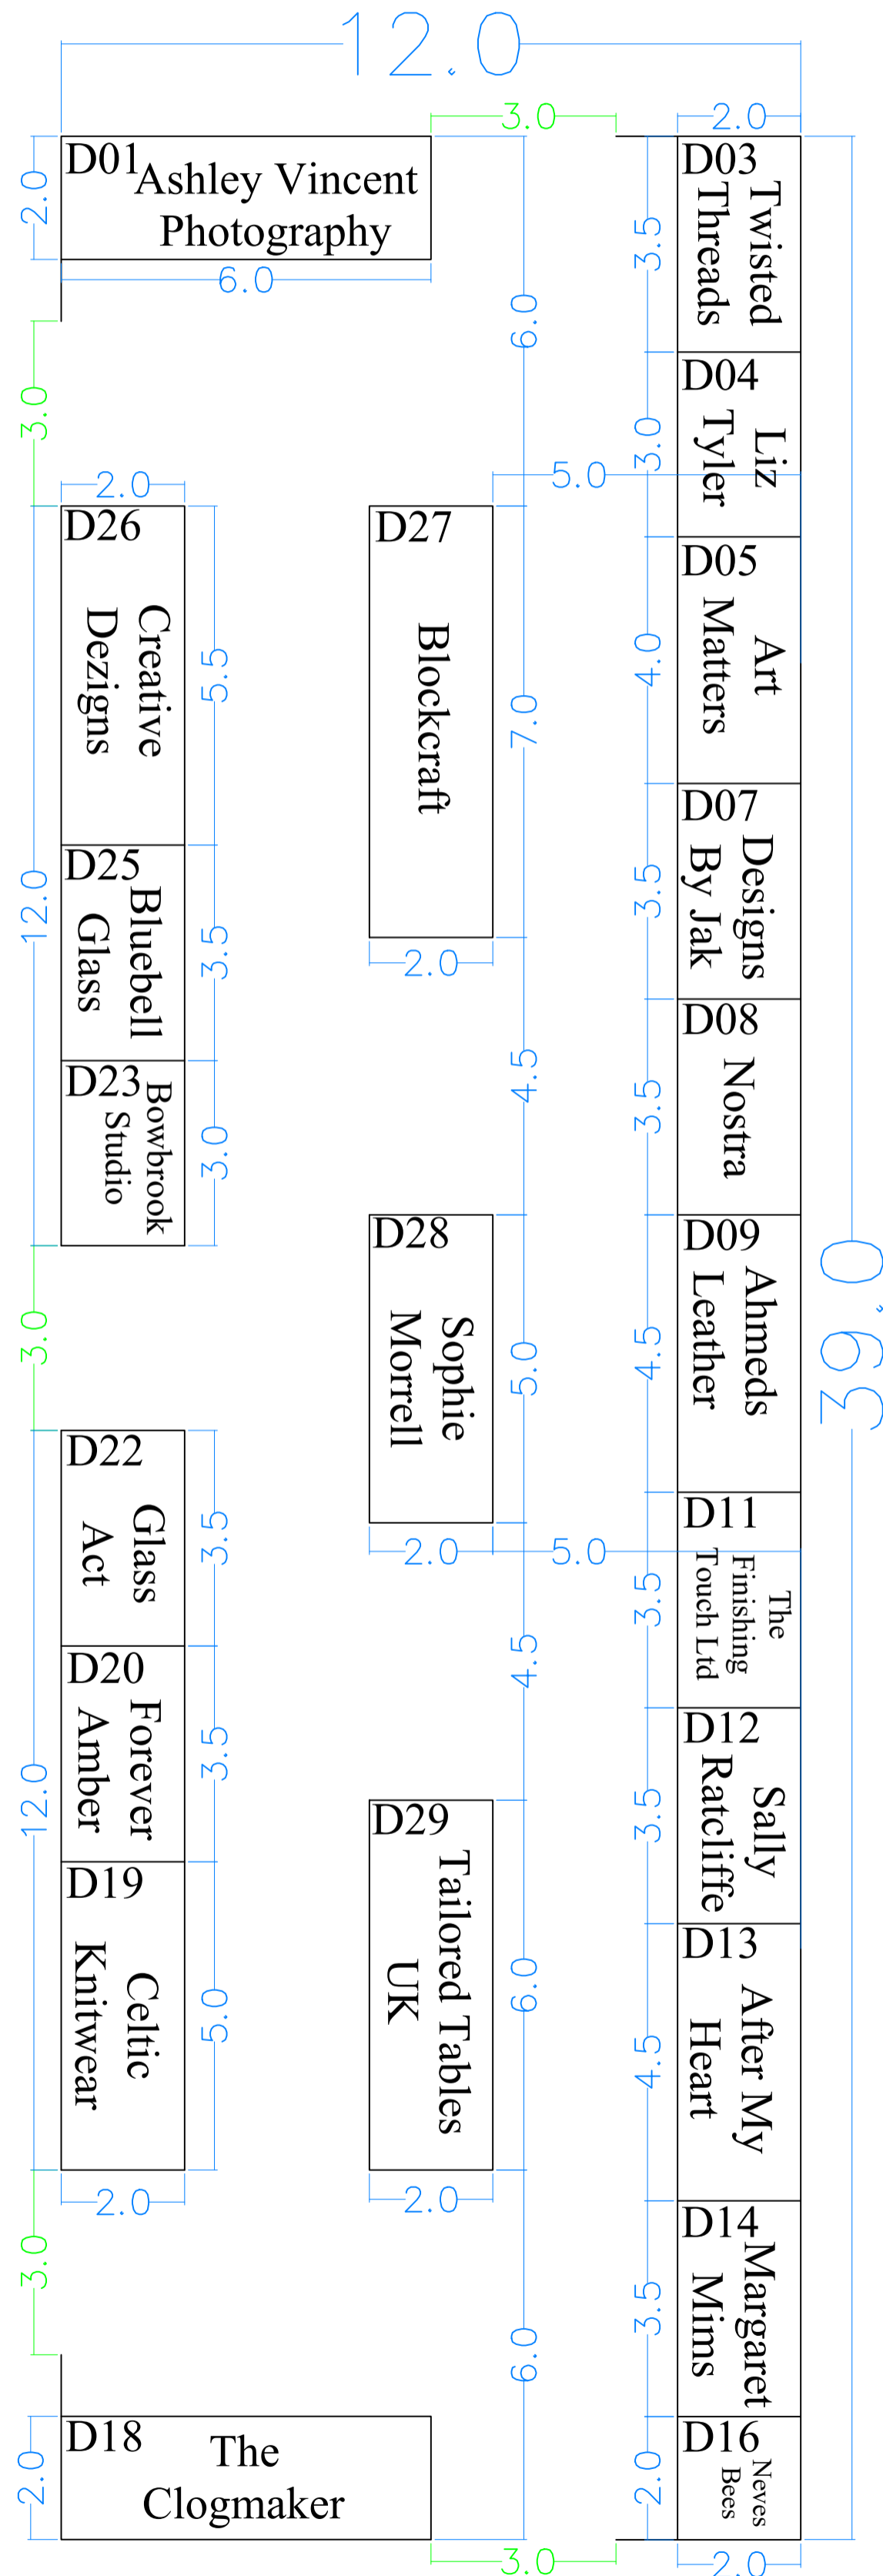

Henley Country Craft Show

Stonor Park, 27th - 30th August 2021

D MARQUEE

MARQUEE D

Stonor Park nr Henley	Drawing Name:	Legend:	General Notes:	
	Drawing No: 1.0			
	Drawing Date: 12/01/21			
Scale	Show Contact: Steve Mitchell		Not to scale	