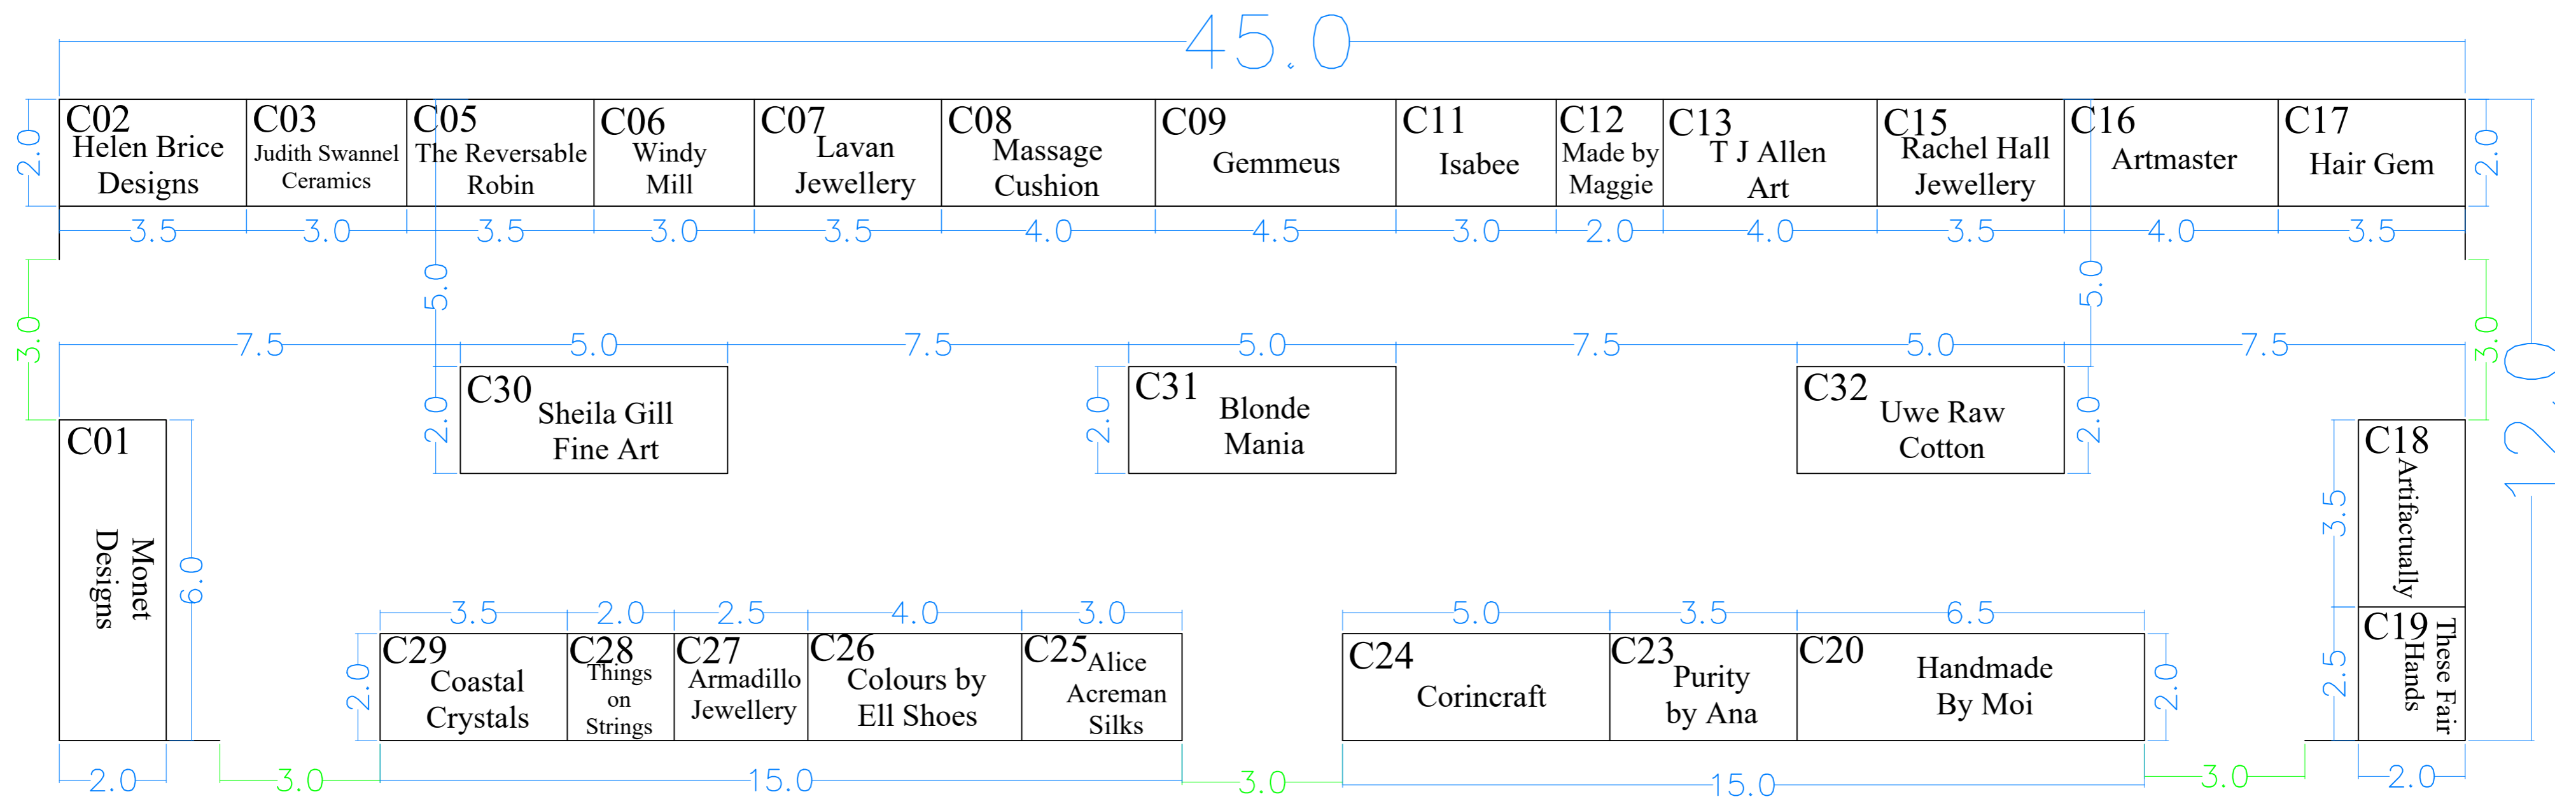

# Henley Country Craft Show, Stonor Park - 27th - 30th August 2021

## MARQUEE C

## MARQUEE C

Stonor Park  
nr Henley

Drawing Name:

Drawing No:

1.0

Drawing Date:

12/01/21

Show Contact: