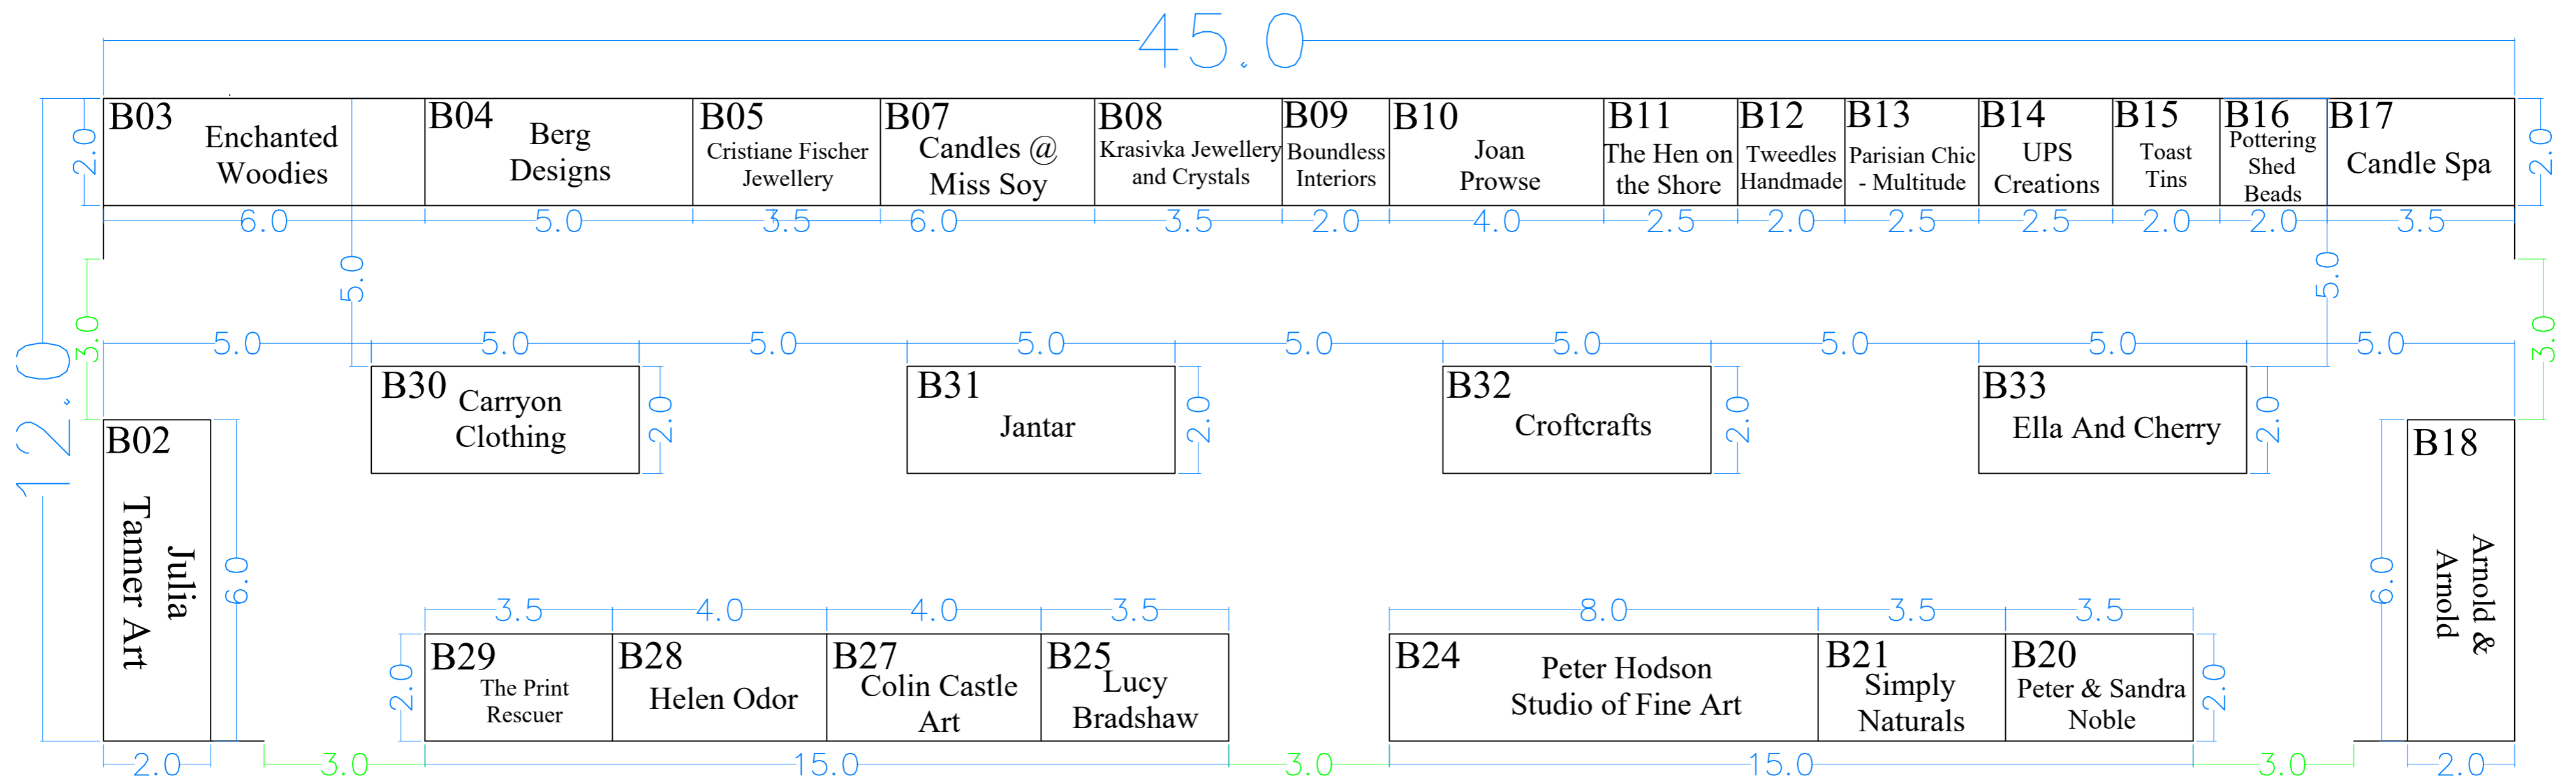

Henley Country Craft Show, Stonor Park - 27th - 30th August 2021

MARQUEE B

MARQUEE B

Stonor Park
nr Henley

Drawing Name:

Drawing No:

1.0

Drawing Date: