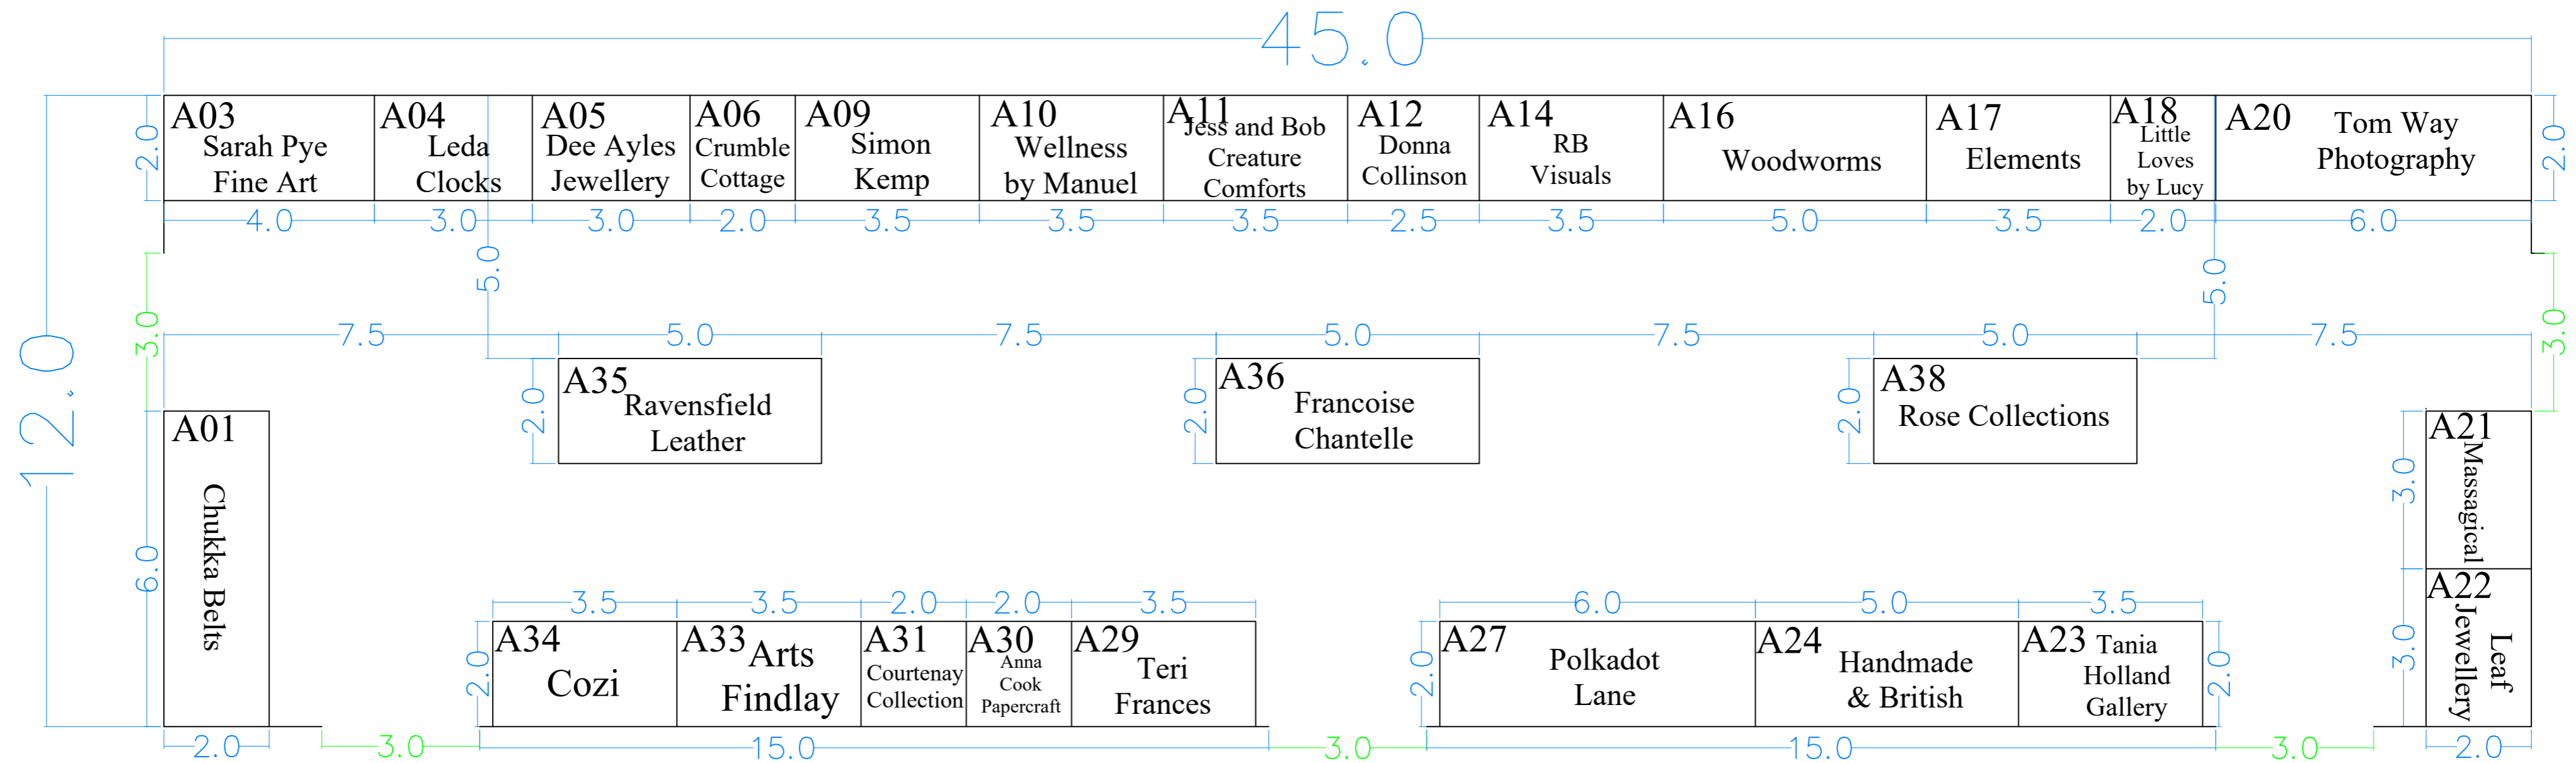

Henley Country Craft Show, Stonor Park - 27th - 30th August 2021

MARQUEE A

MARQUEE A

Stonor Park
nr Henley

Drawing Name:

Drawing No:

1.0

Drawing Date: