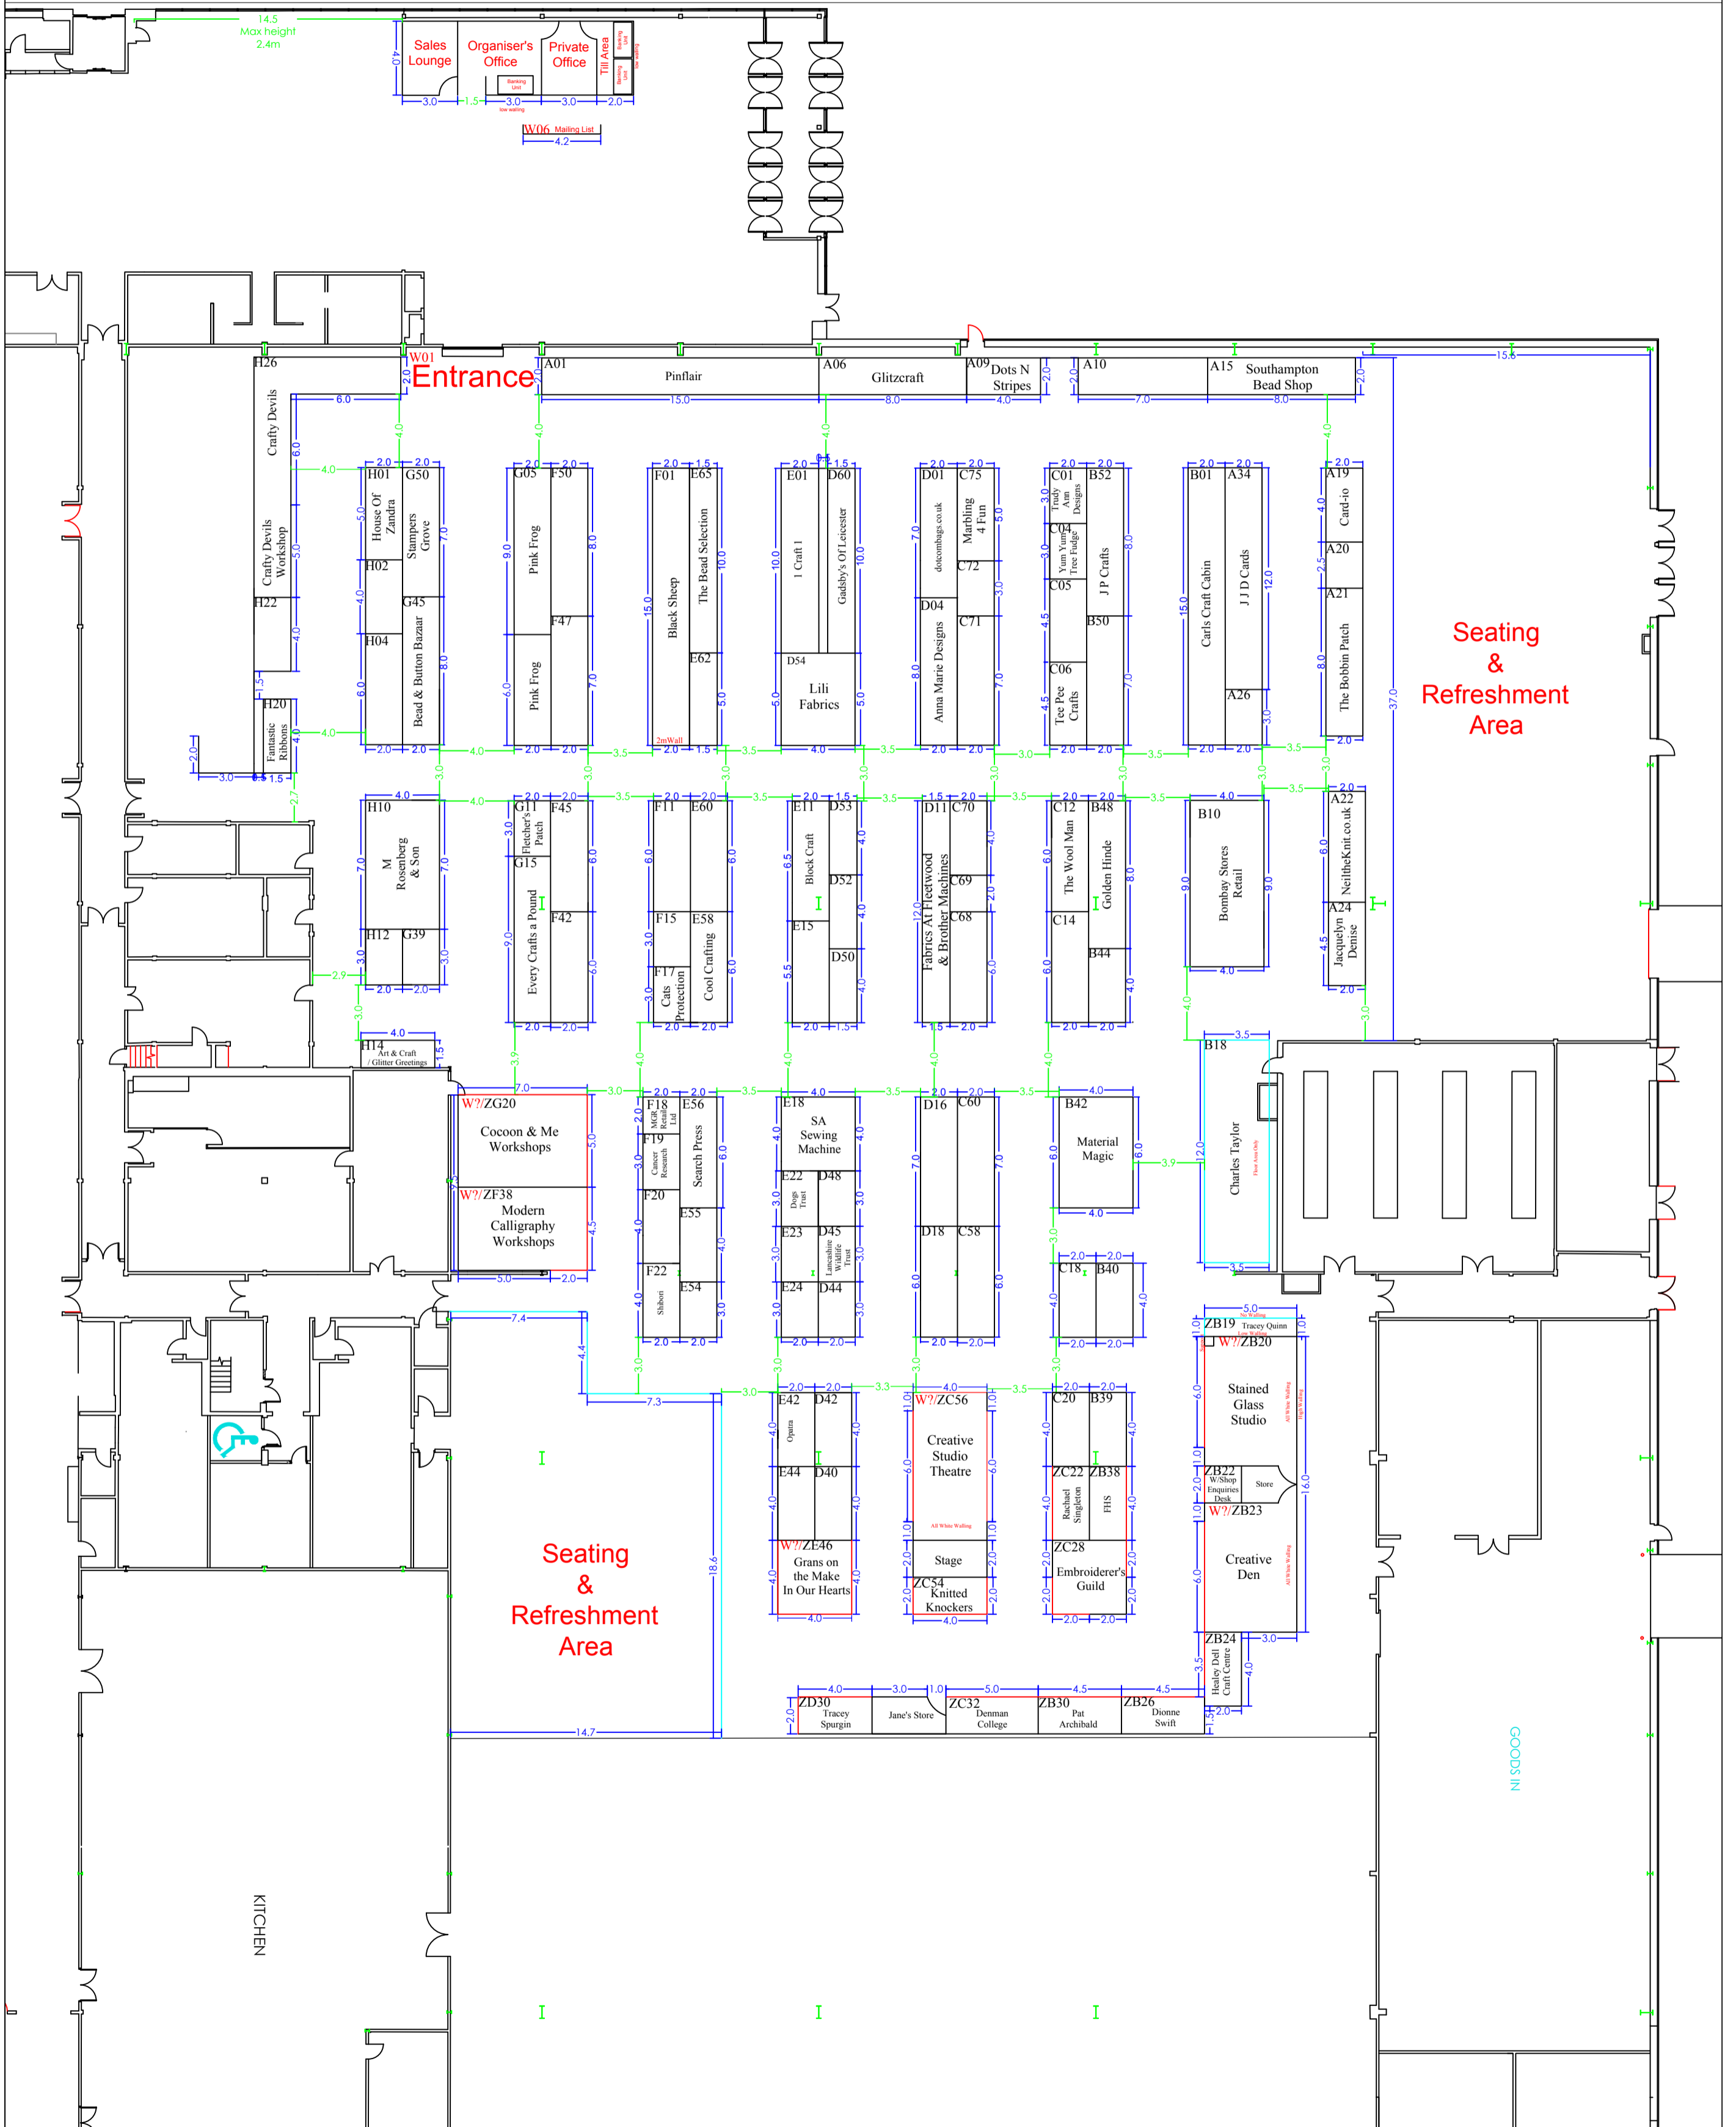

The Creative Craft Show

Manchester Spring

30th January - 1st February 2020

**Event City,
 Manchester
 Halls 1 & 2**
 Scale: 1:5

Drawing Name:
 MS20
 Drawing No:
 1
 Drawing Date:
 19/11/2019
 Show Contact:
 Rebecca Randall

Legend:
 — Indicates normal fascia with black walling
 — Indicates different colour fascia as specified
 — Indicates no fascia

ICHF Events
 Dominic House
 Seaton Road
 Highcliffe
 Dorset BH23 5HW
 United Kingdom
 Phone: +44 (0)1425 272711
 Email: info@ichf.co.uk
www.ichfvents.co.uk