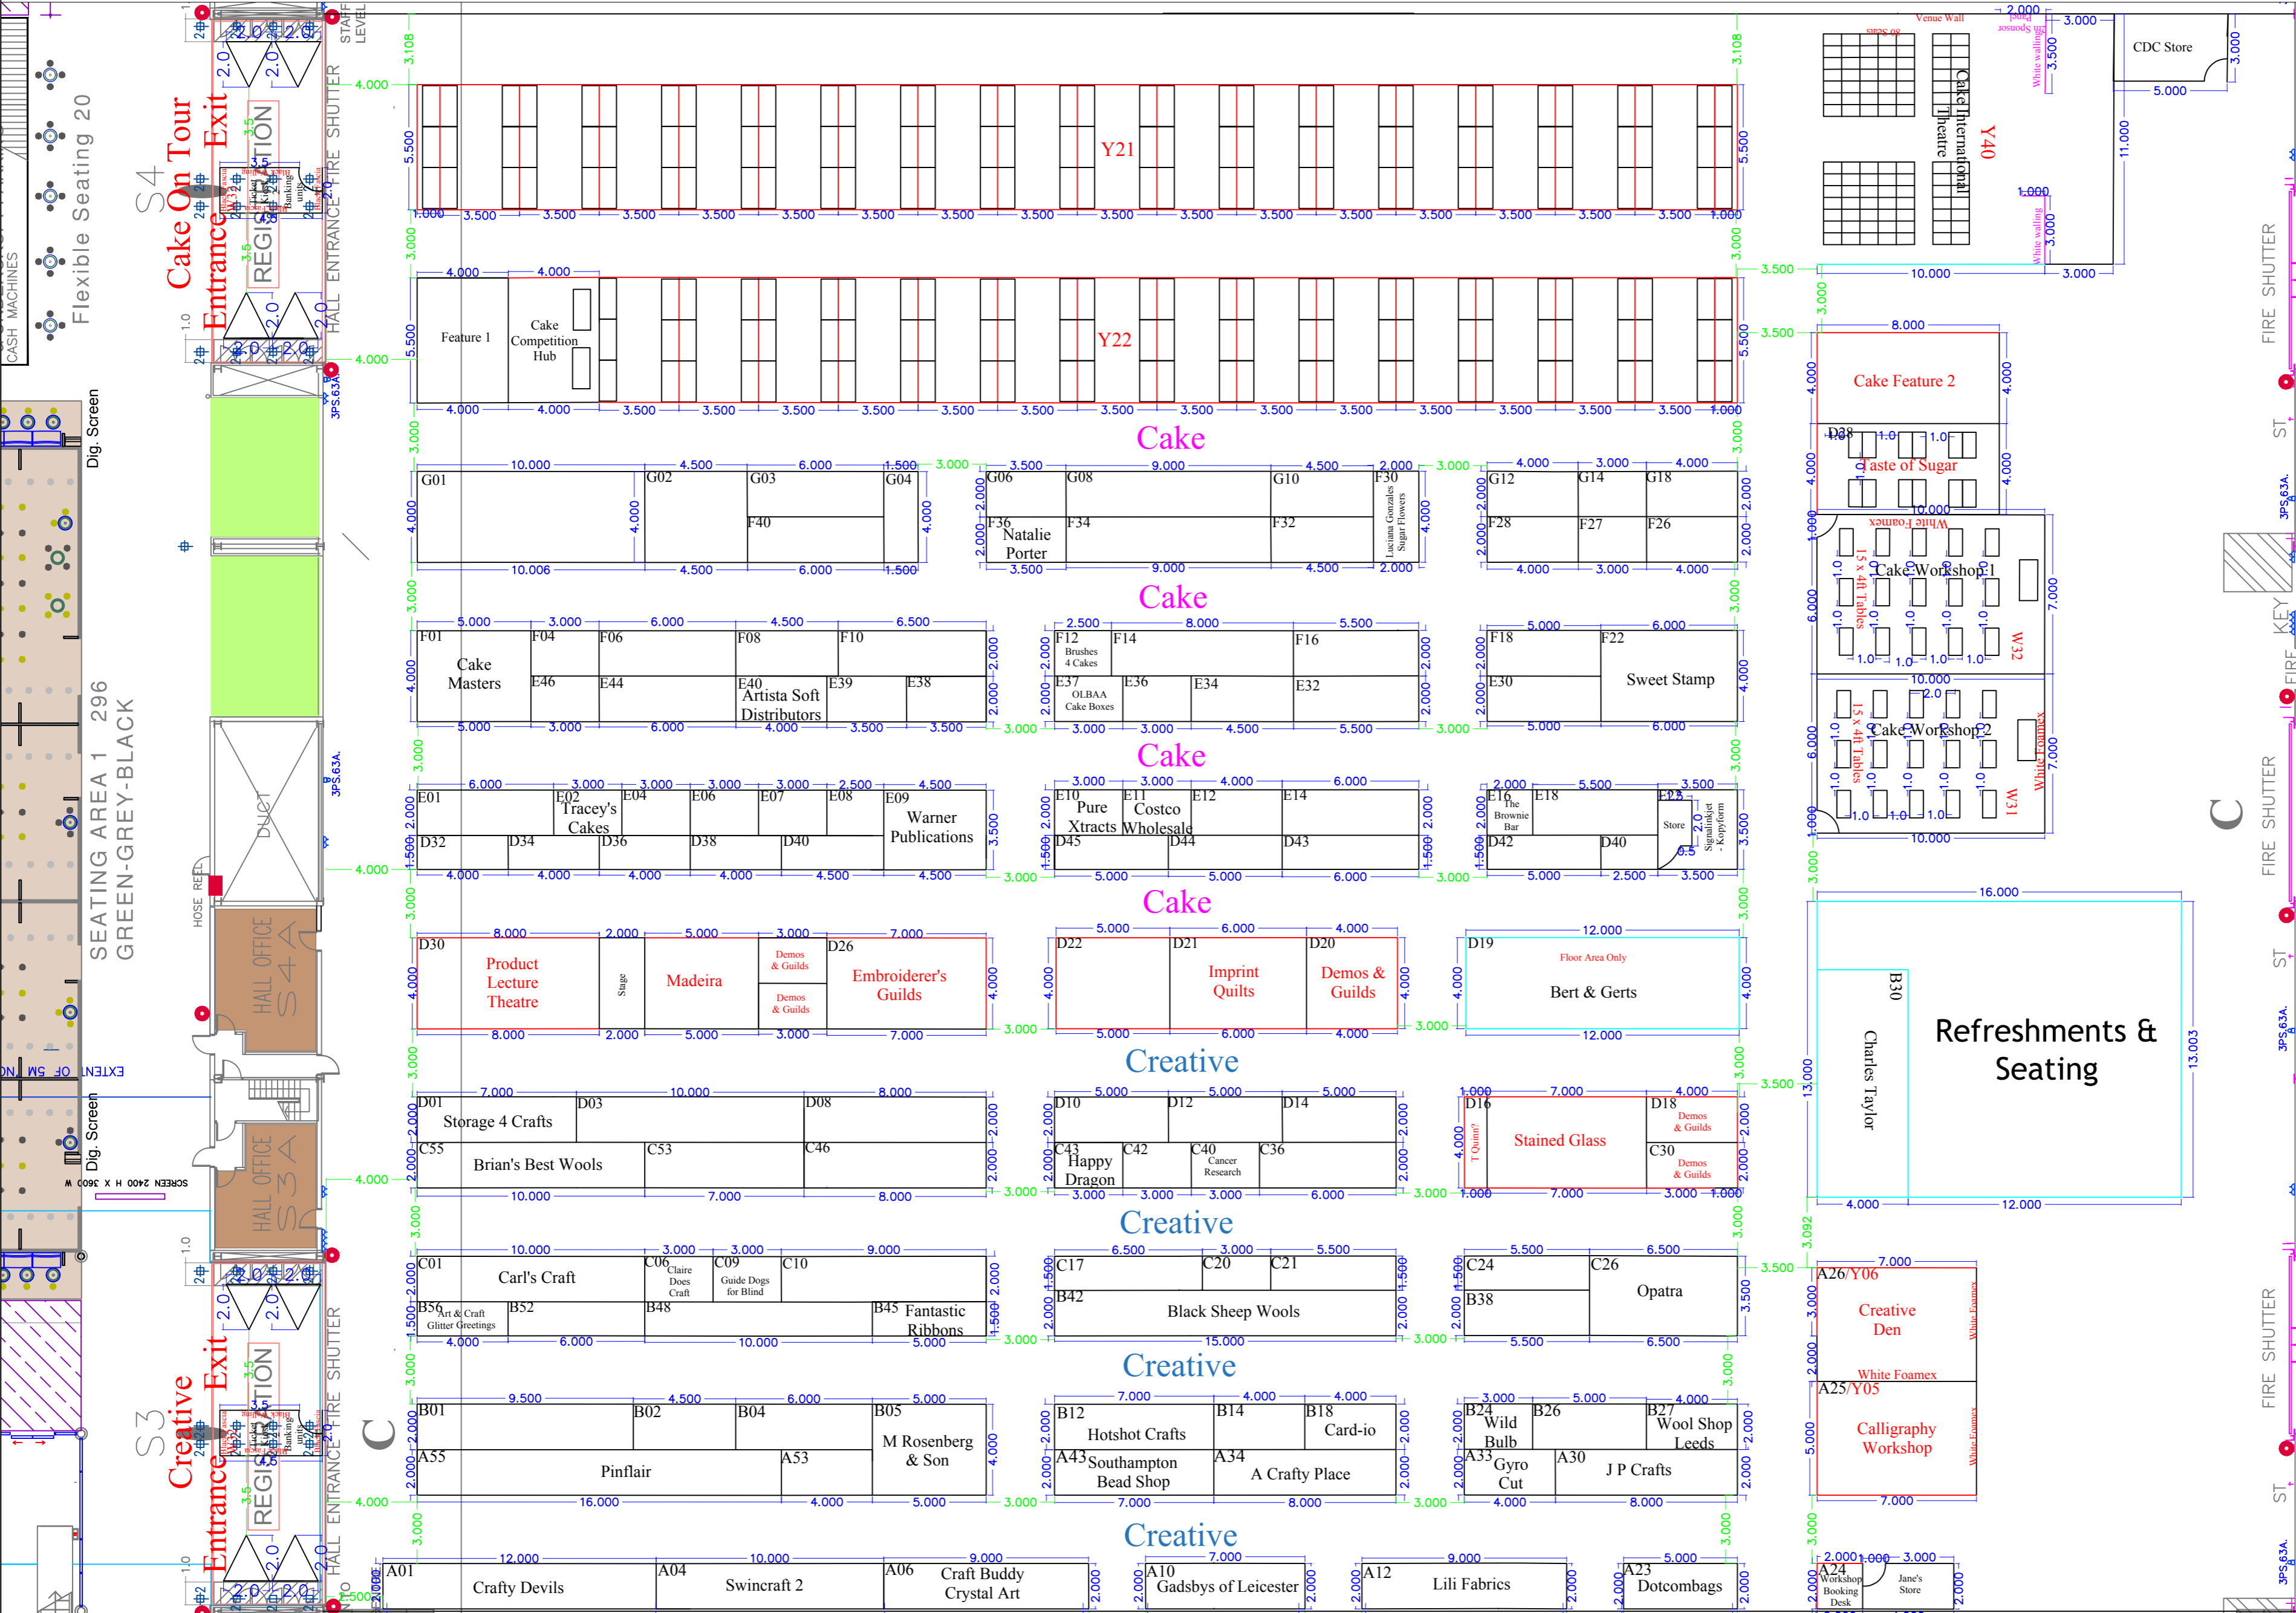

The Creative Craft Show & Cake International

ExCel Spring Fri 24th - Sat 25th April 2020

Hall S3/S4
ExCel London

ENTRANCE S3 Creative & S4 Cake
VE DOORS S6/7/8

Scale: 1:200

Drawing Name:

Drawing No:

1.0

Drawing Date:

27/01/2020

Show Contact:

Legend:

- Indicates normal fascia with black walling
- Indicates different colour fascia as specified
- Indicates no fascia

Carpet and Fascia Colour

- Make & Takes
- Electrics
- Non Related Products
- Empty Stands

General Notes:

Dominic House
Seaton Road
Highcliffe
Dorset BH23 5HW
United Kingdom
Phone: +44 (0)1425 272711
Email: info@ichf.co.uk
www.ichfevents.co.uk