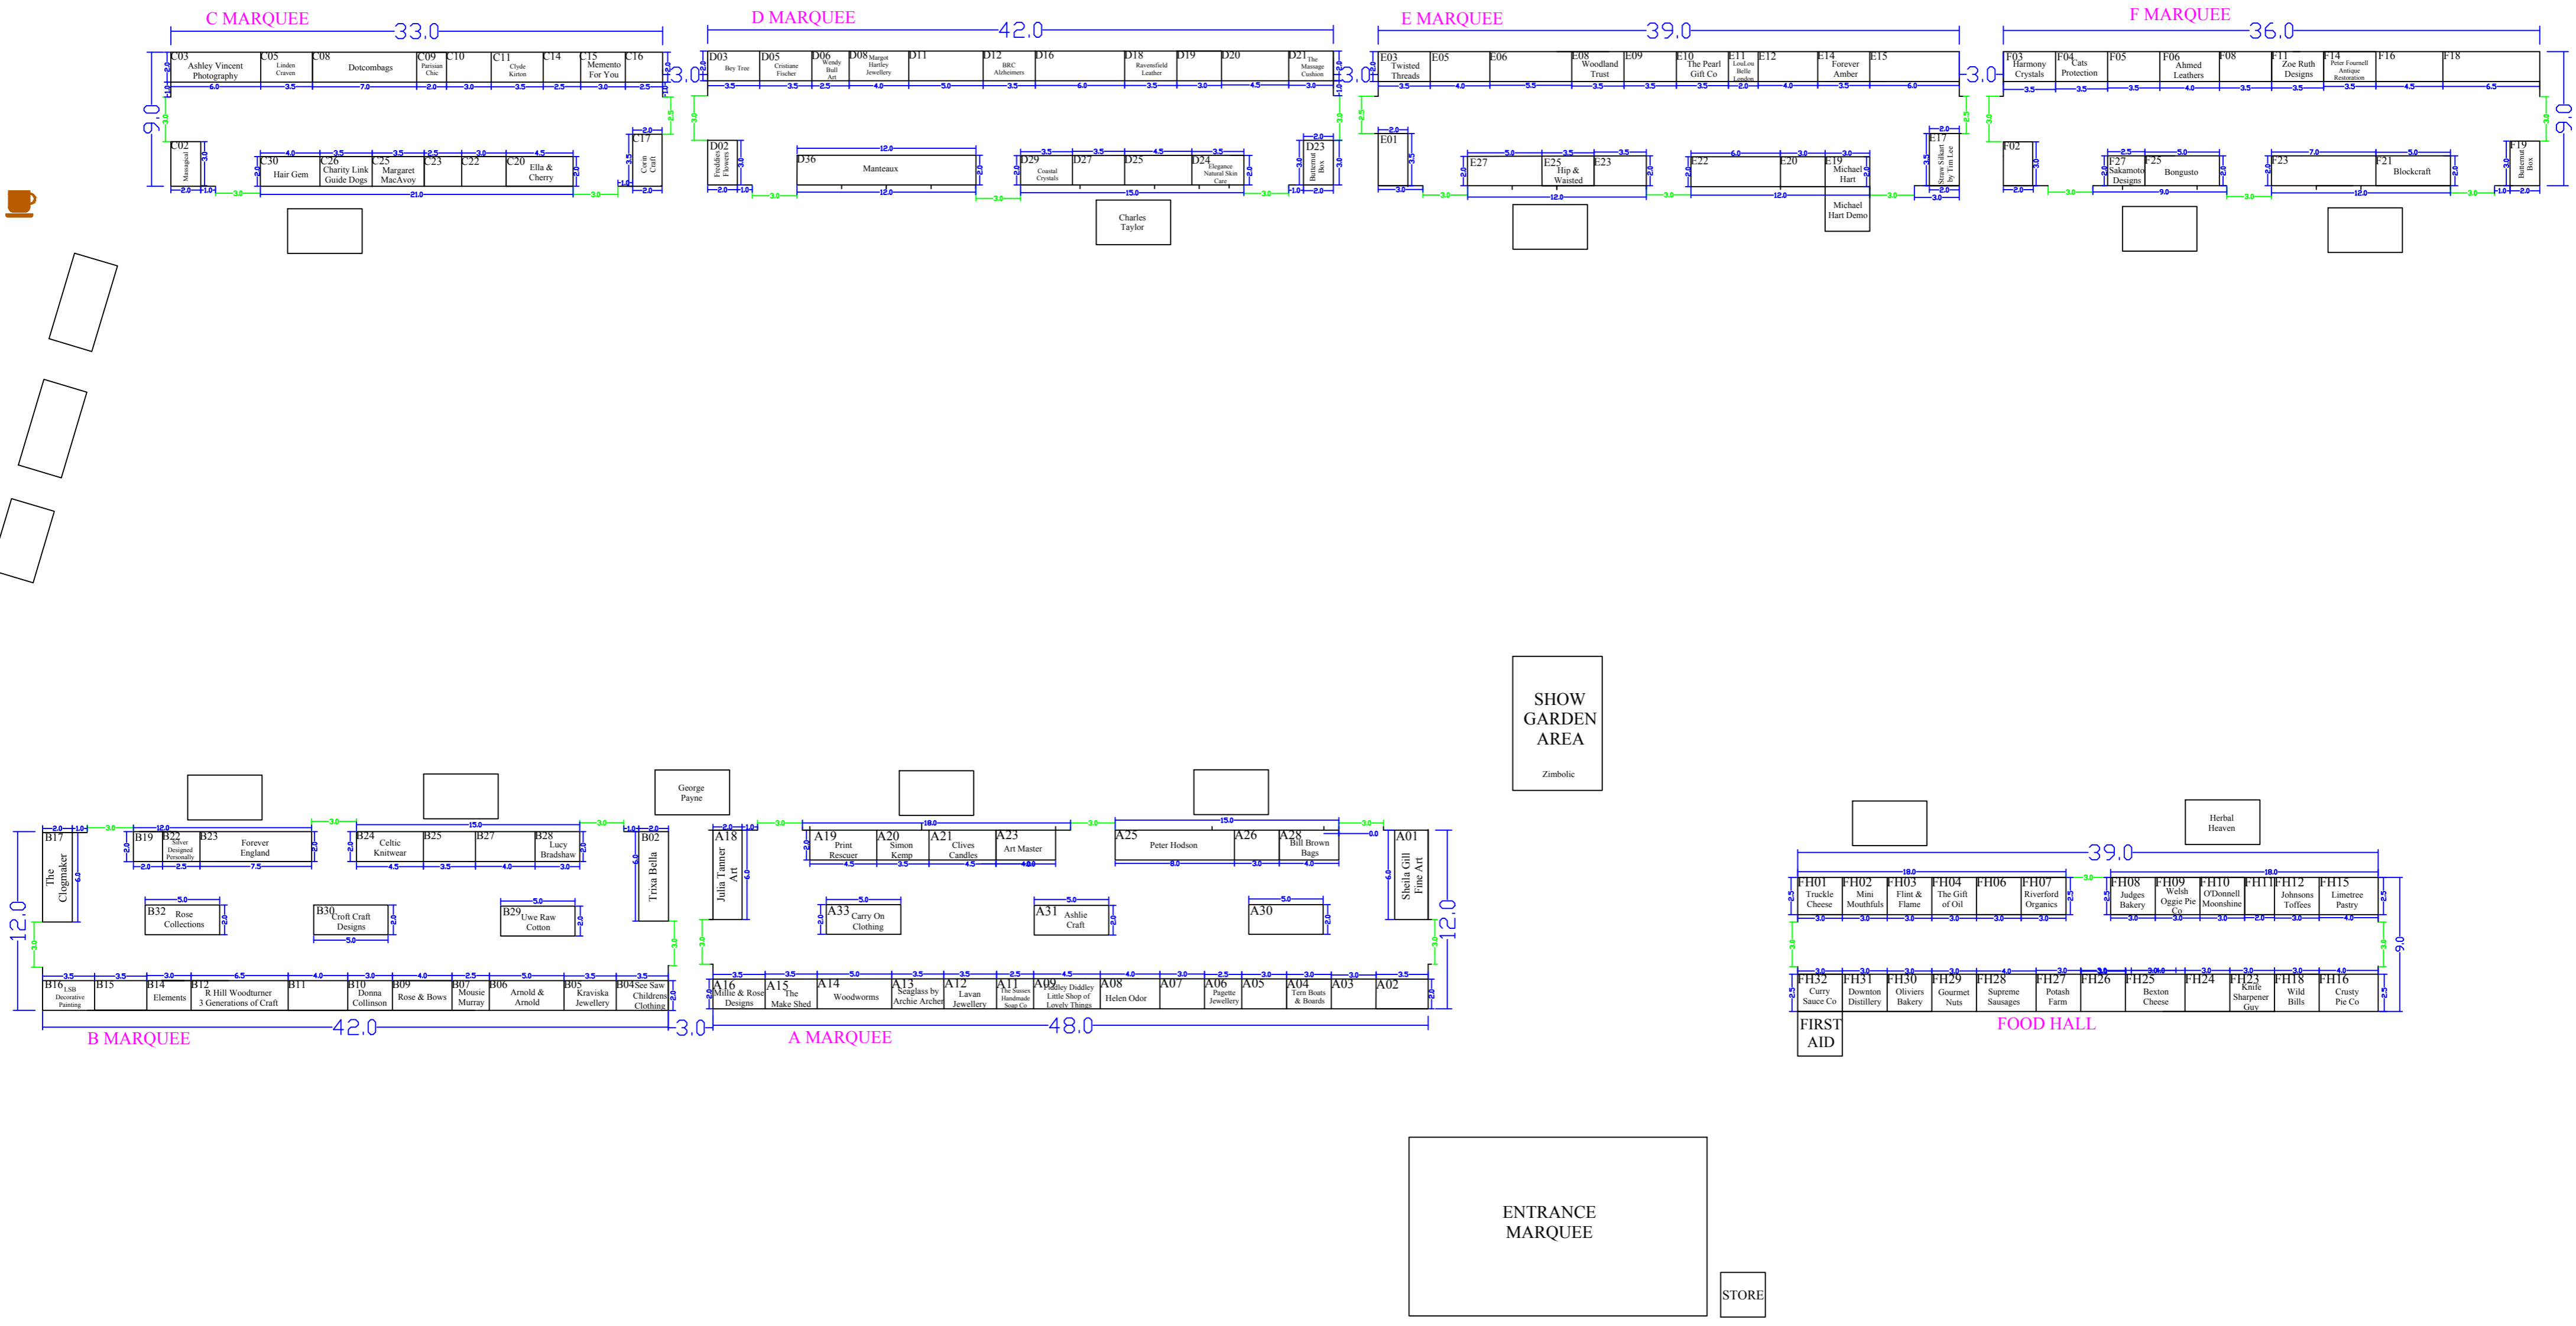

Weald of Kent Country Craft Show 1st - 3rd May 2020

Penshurst Place
nr Tonbridge

Drawing Name:
KS20 OVERALL
Drawing No:
1.0
Drawing Date:
04/03/2020
Show Contact:
Helen Brown

Legend:

General Notes:
Not to scale