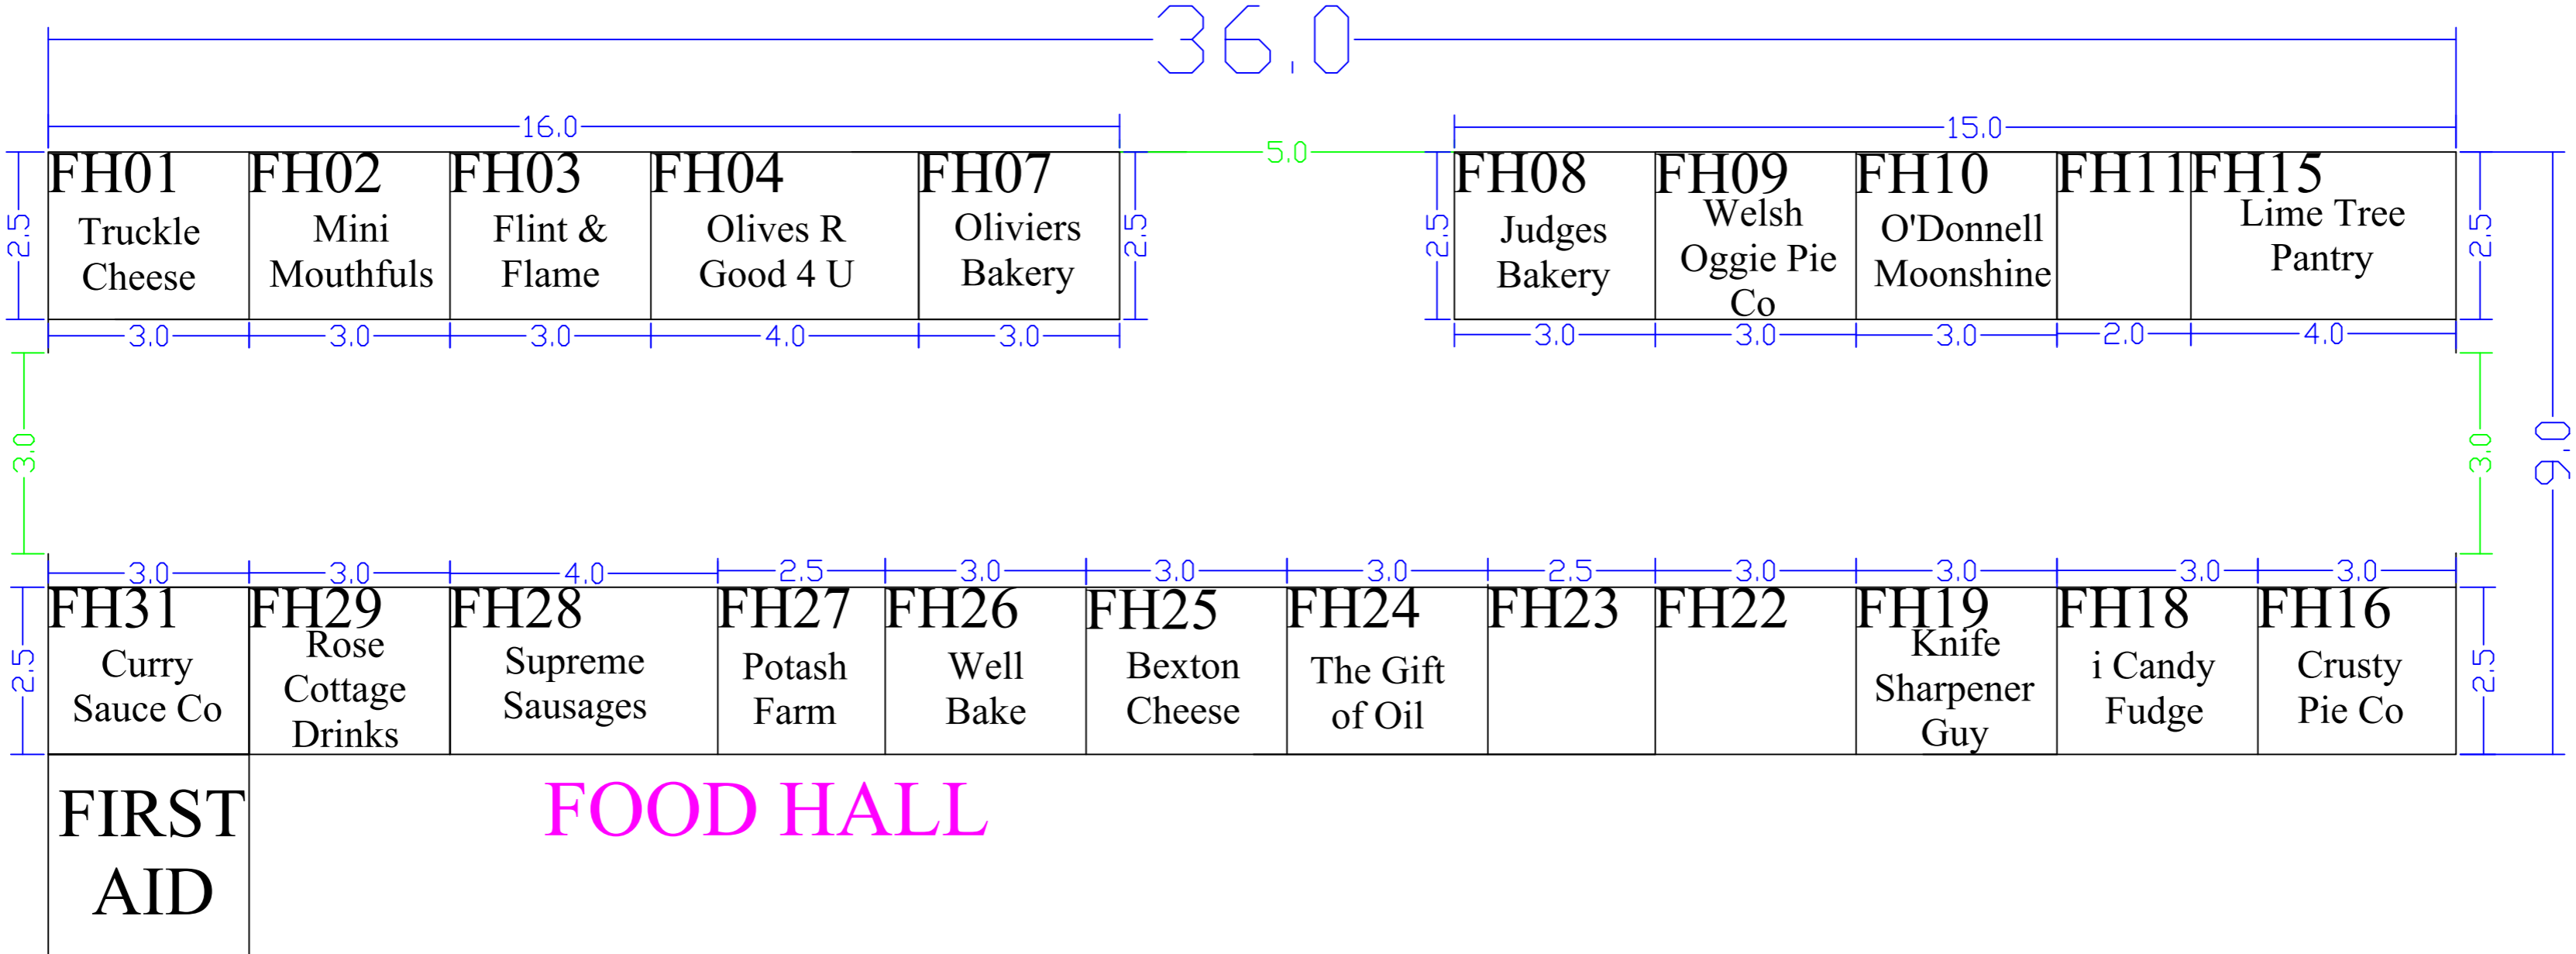

Weald of Kent Country Craft Show 4th - 6th May 2019

Food Hall

Penshurst Place
nr Tonbridge

Drawing Name:
KS19 OVERALL
Drawing No:
1.0
Drawing Date:
07/03/2019
Show Contact:
Helen Brown

Legend:

General Notes:
Not to scale