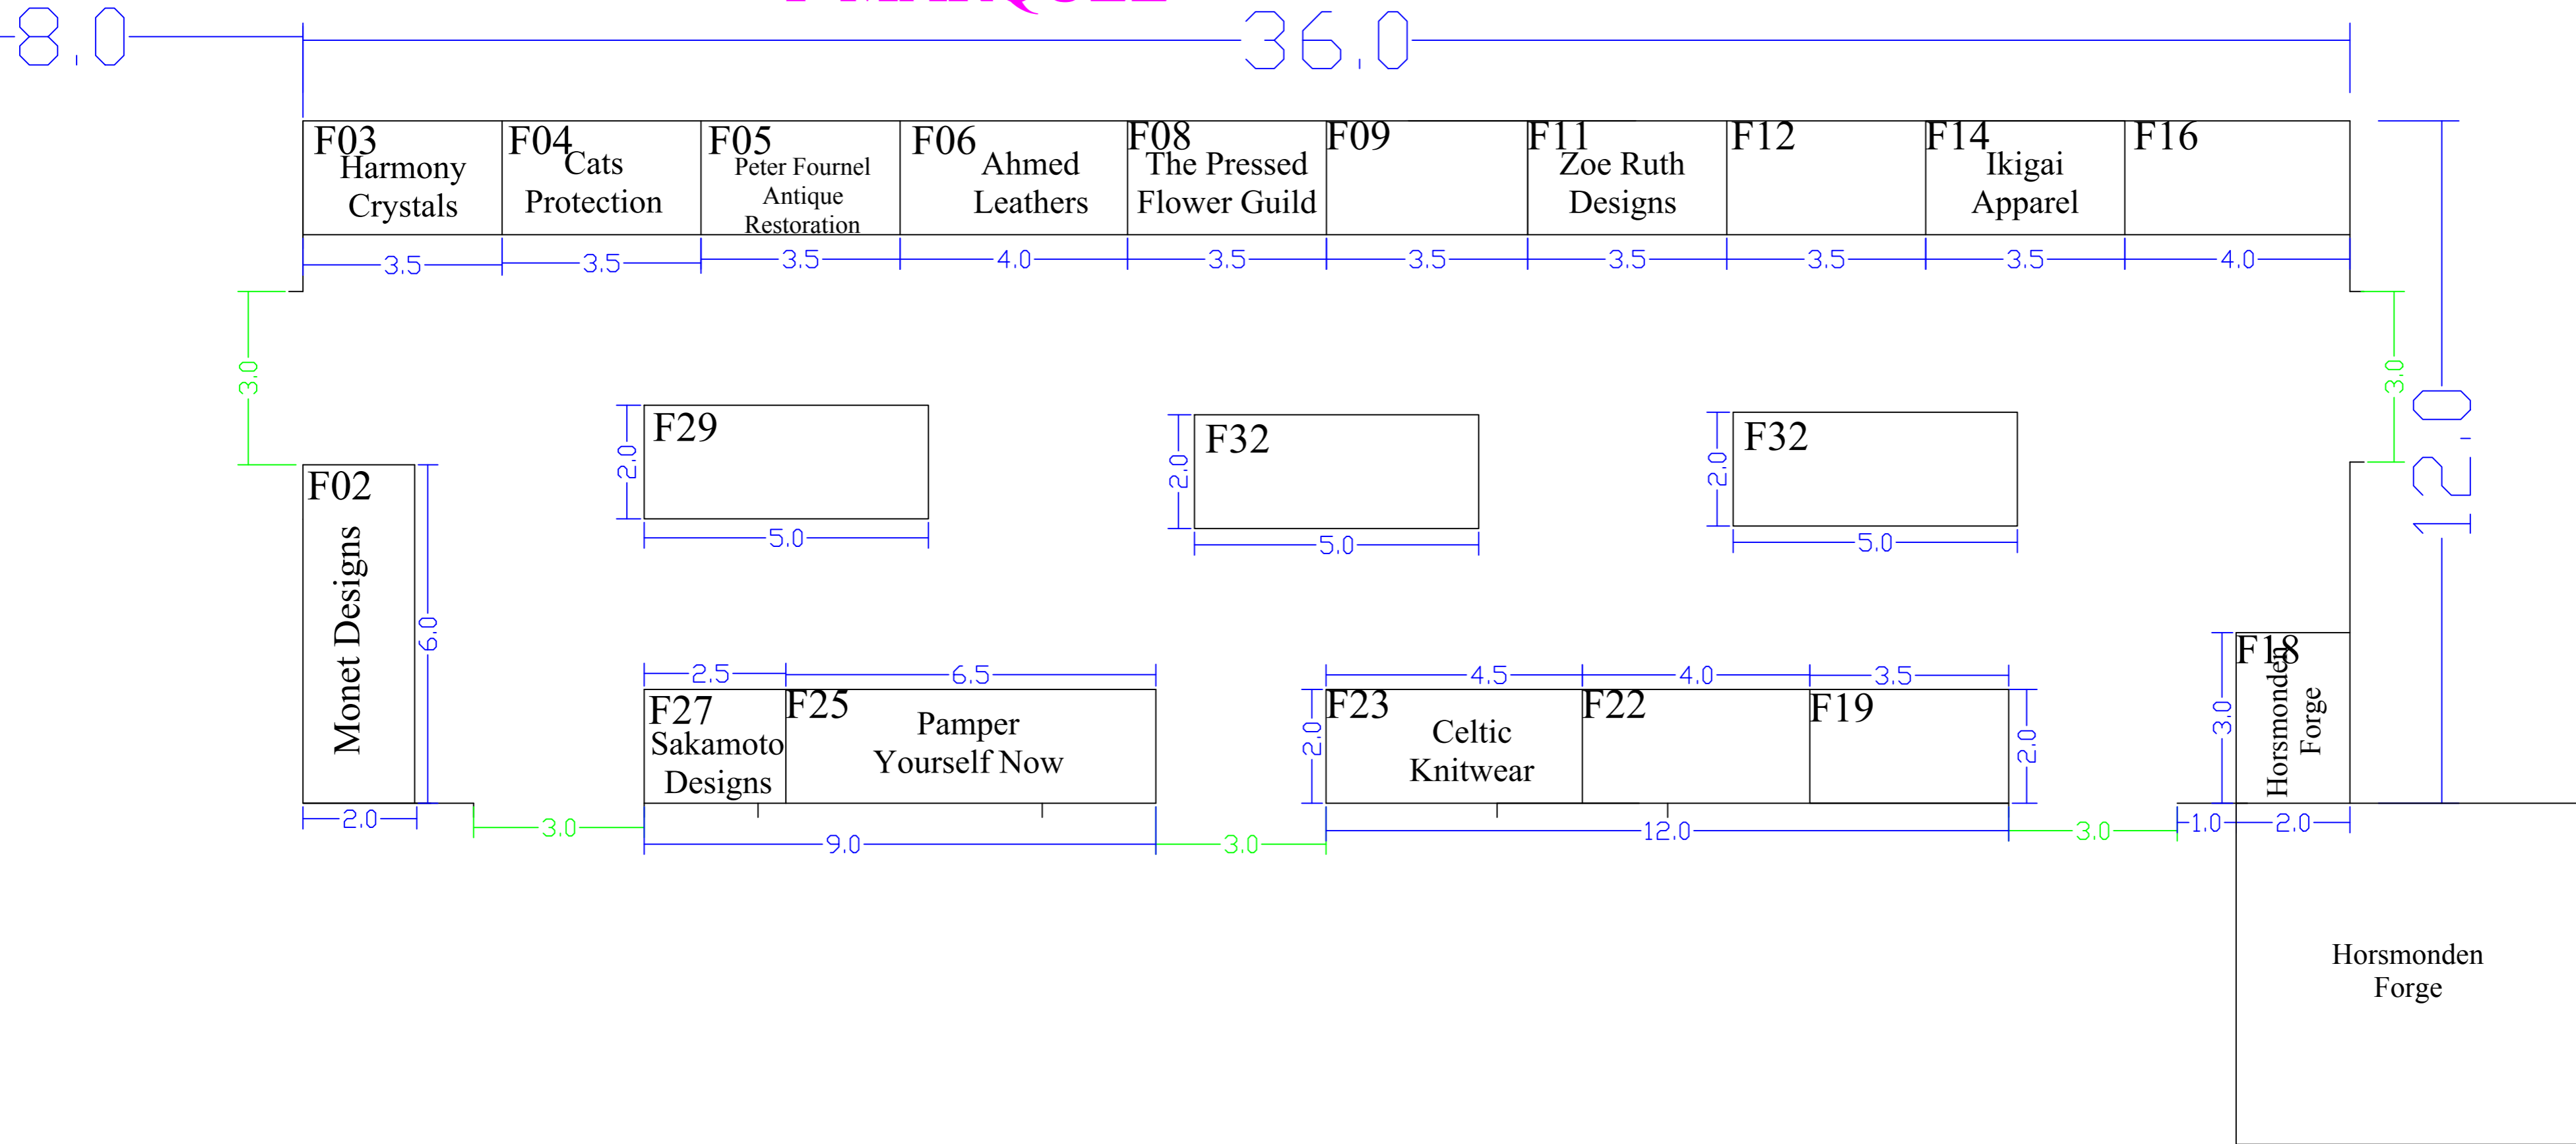

## F MARQUEE

Penshurst Place  
nr Tonbridge

Drawing Name:  
KS19 OVERALL  
Drawing No:  
1.0  
Drawing Date:  
07/03/2019  
Show Contact:  
Helen Brown

Legend:

General Notes:  
Not to scale

**ICHF** Events