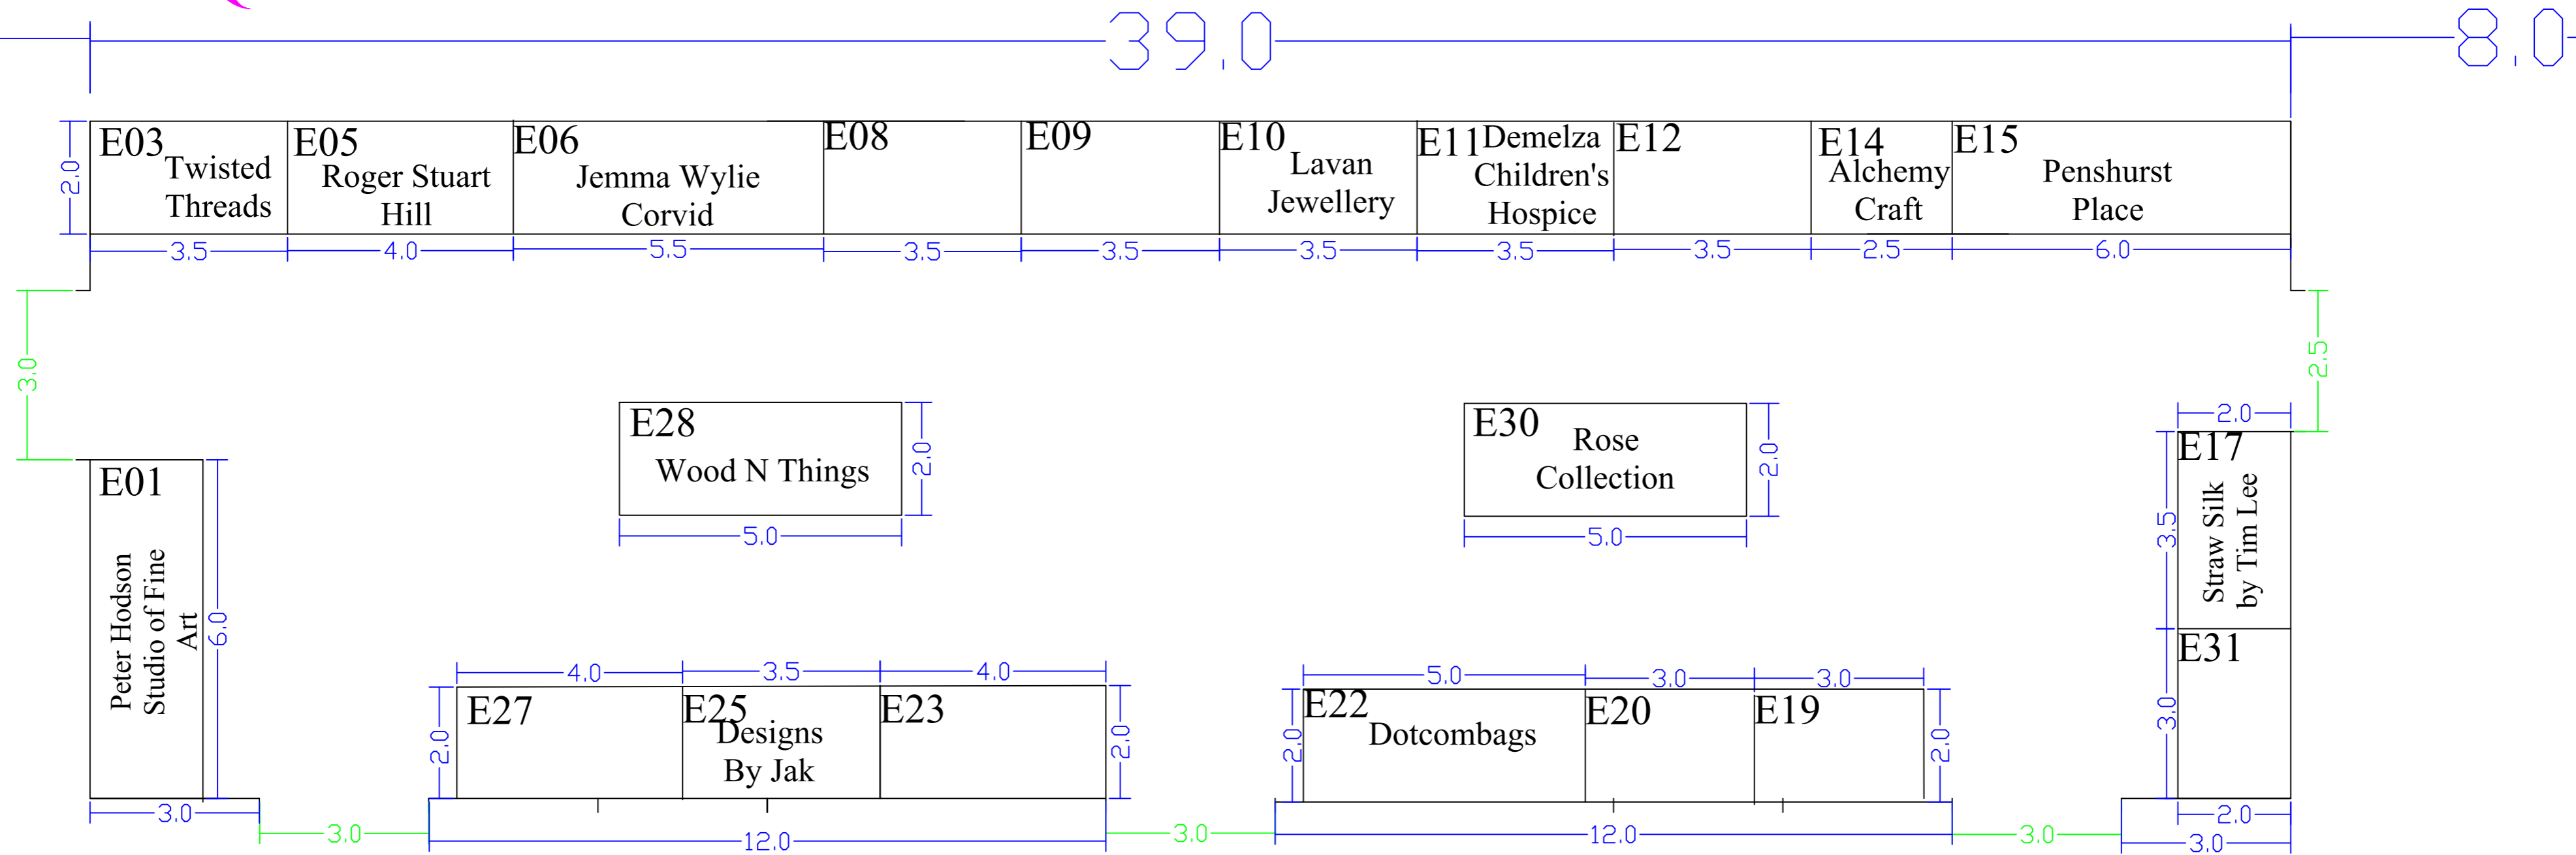

Weald of Kent Country Craft Show 4th - 6th May 2019 **MARQUEE E**

E MARQUEE

Penshurst Place
nr Tonbridge

Drawing Name:
KS19 OVERALL
Drawing No:
1.0
Drawing Date:
07/03/2019
Show Contact:
Helen Brown

Legend: