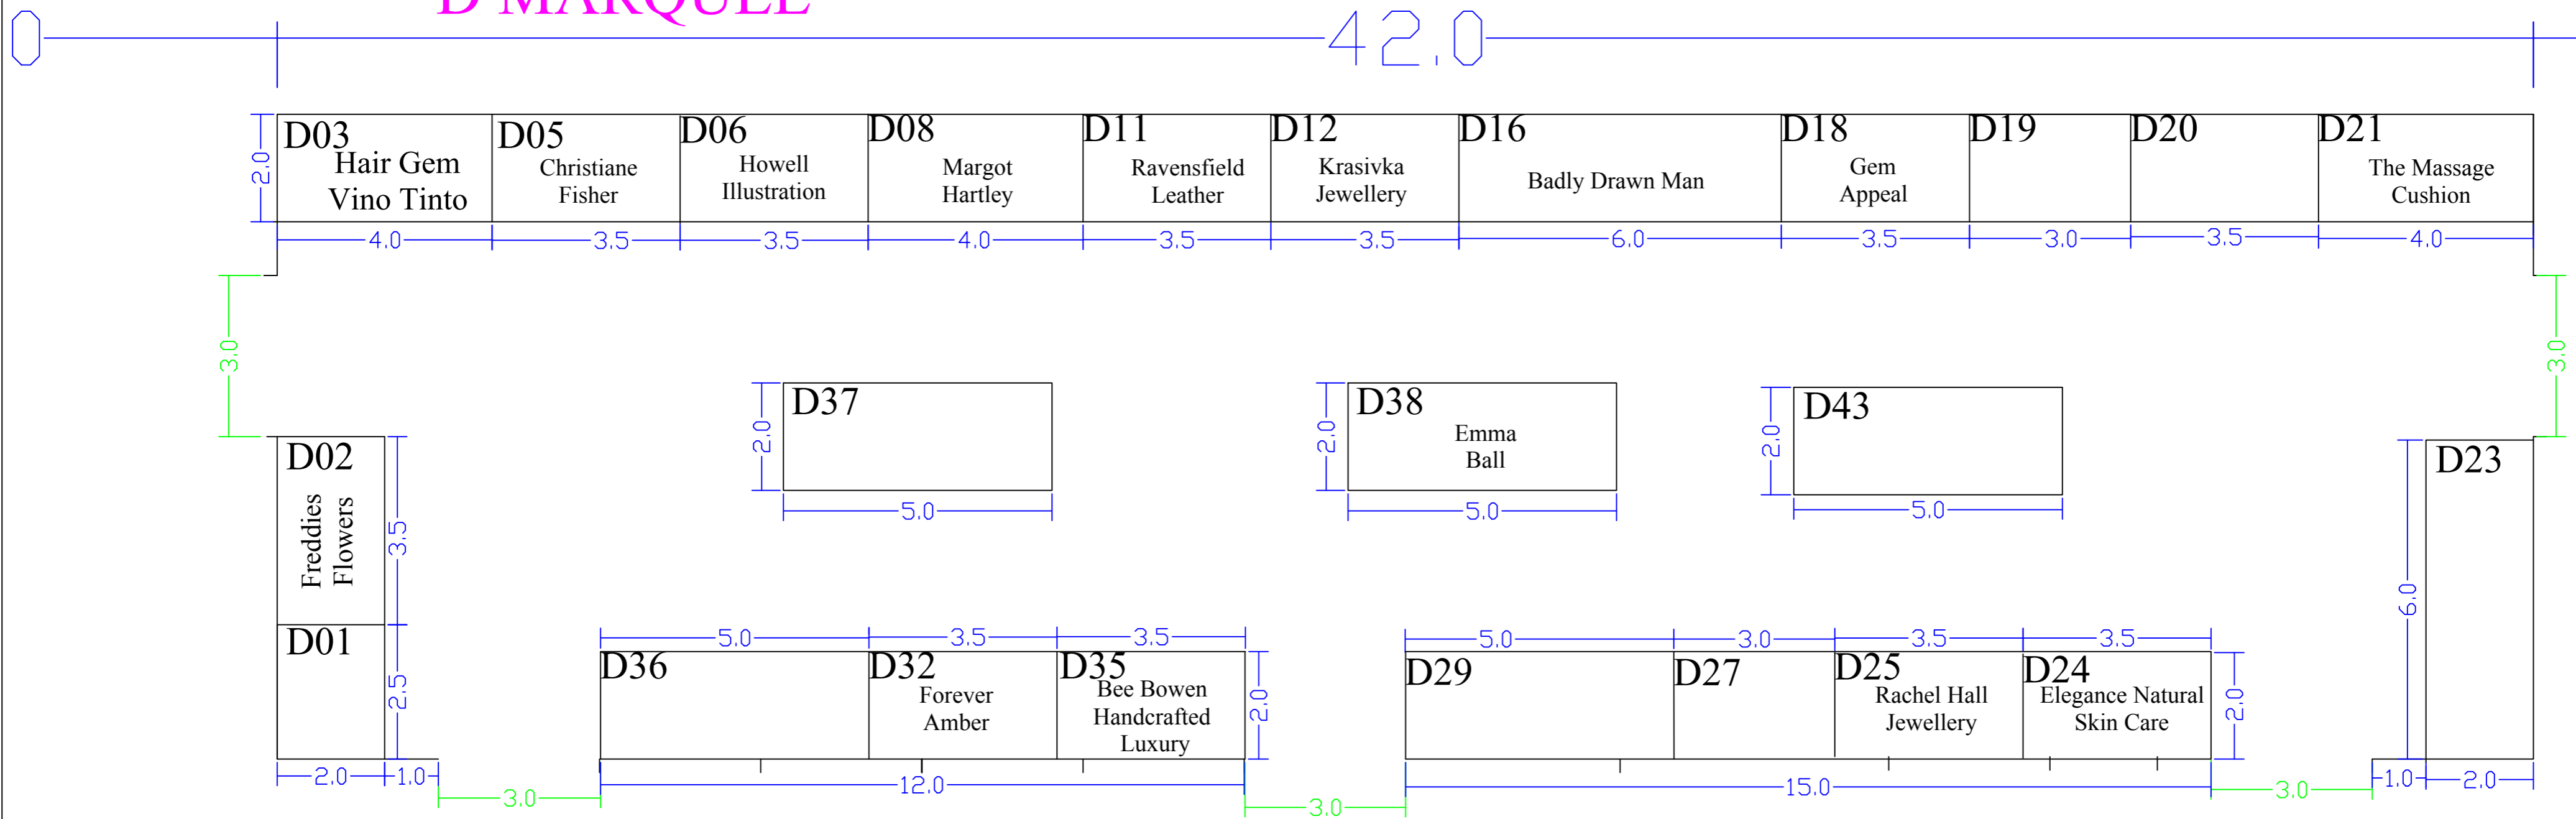

Weald of Kent Country Craft Show 4th - 6th May 2019 **MARQUEE D**

D MARQUEE

Penshurst Place
nr Tonbridge

Drawing Name:
KS19 OVERALL
Drawing No:
1.0
Drawing Date:
07/03/2019

Legend:

General Notes:
Not to scale

ICHF Events

Dominic House
Seaton Road
Highcliffe
Dorset BH23 5HW
United Kingdom
Phone: +44 (0)1425 272711
Email: info@ichf.co.uk
www.ichfvents.co.uk

Scale:

Show Contact:
Helen Brown