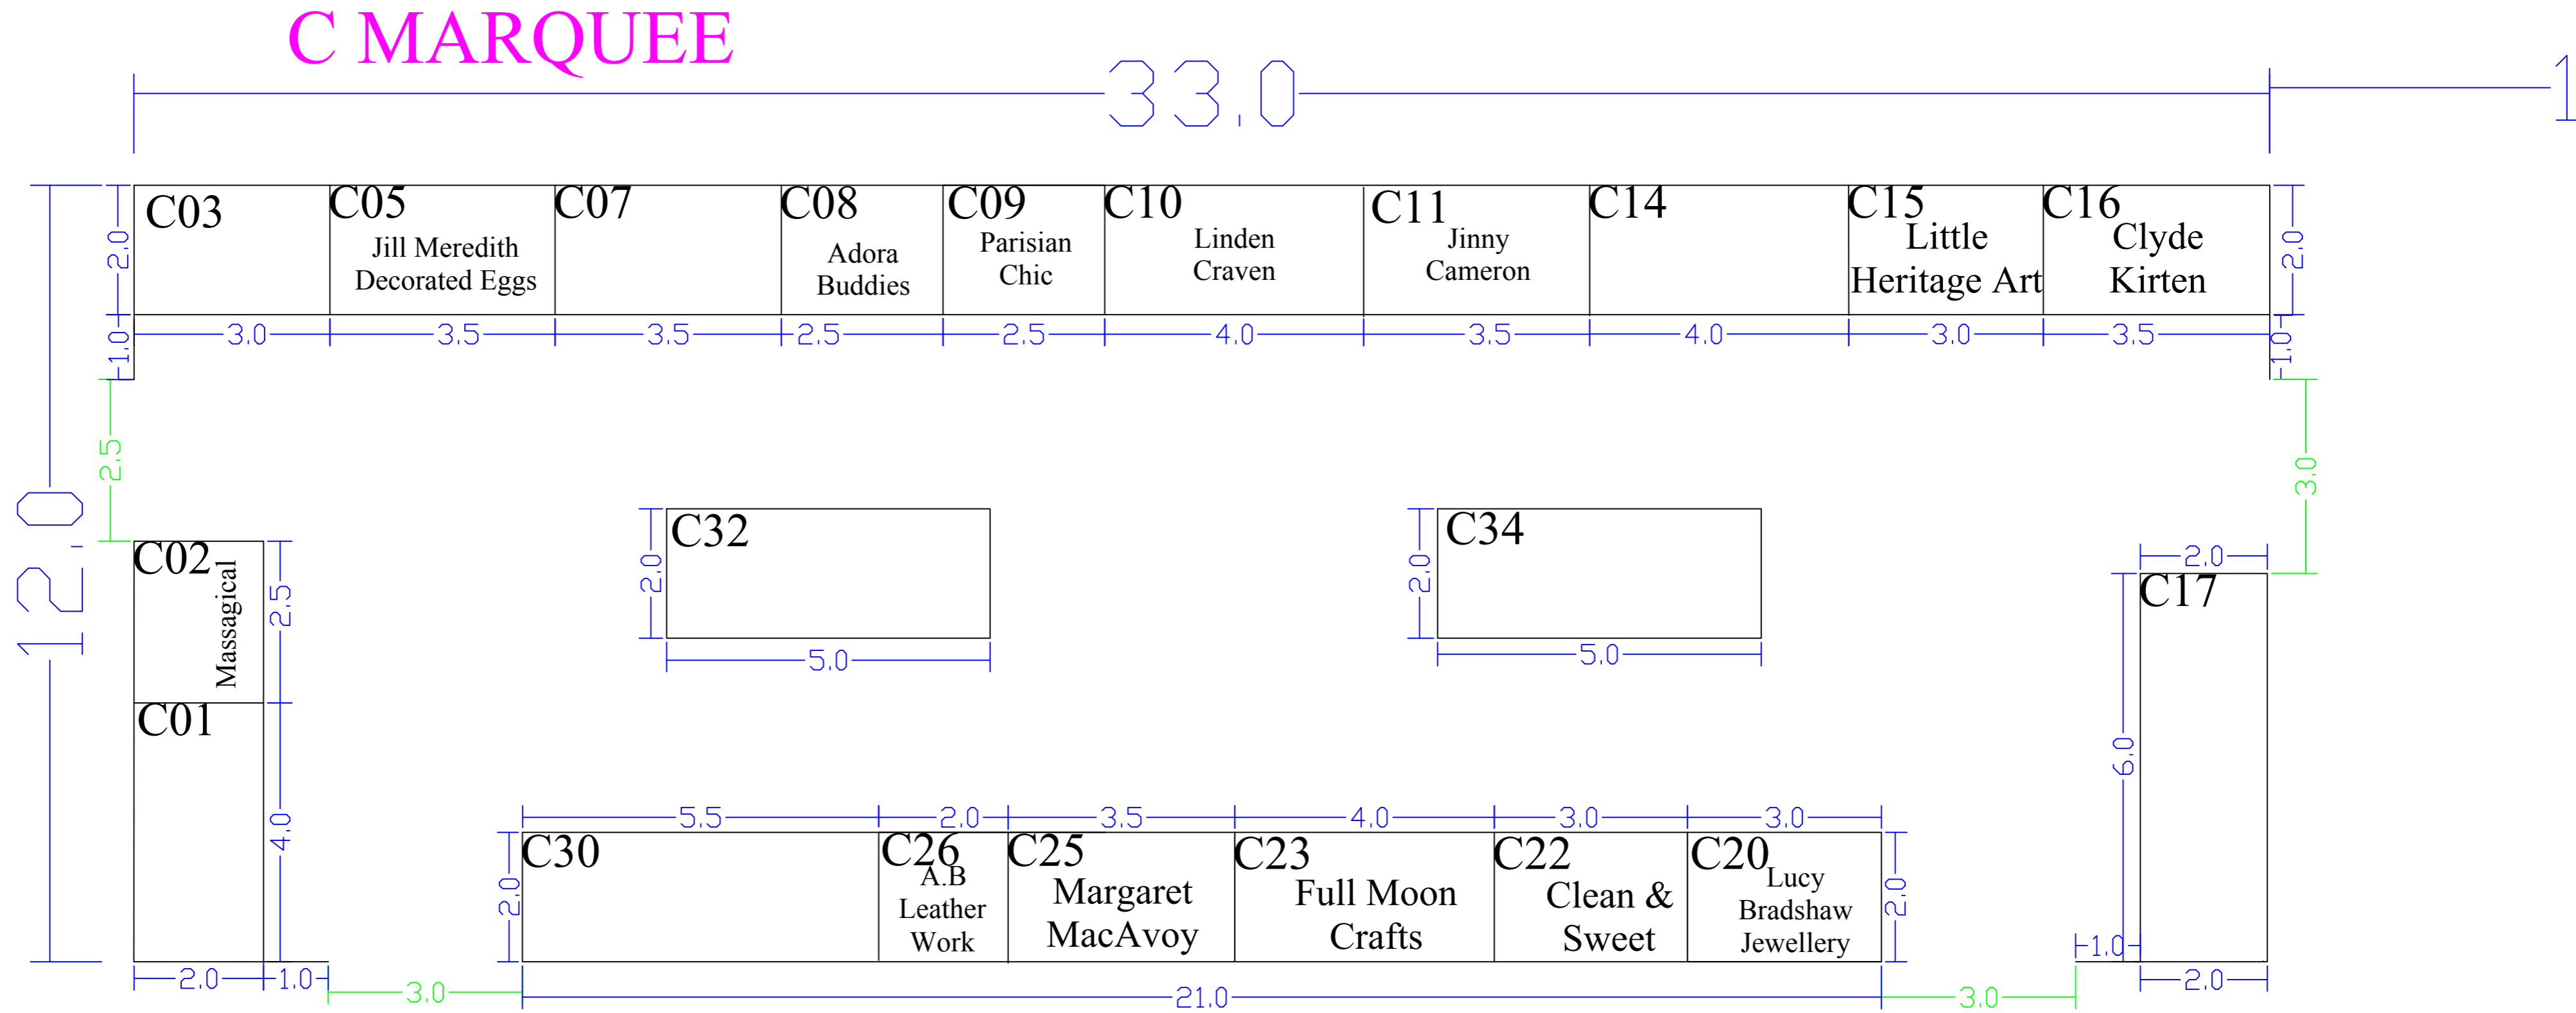

Weald of Kent Country Craft Show 4th - 6th May 2019 **MARQUEE C**

Penshurst Place
nr Tonbridge

Drawing Name:
KS19 OVERALL
Drawing No:
1.0
Drawing Date:
07/03/2019
Show Contact:
Helen Brown

Legend:

General Notes:
Not to scale