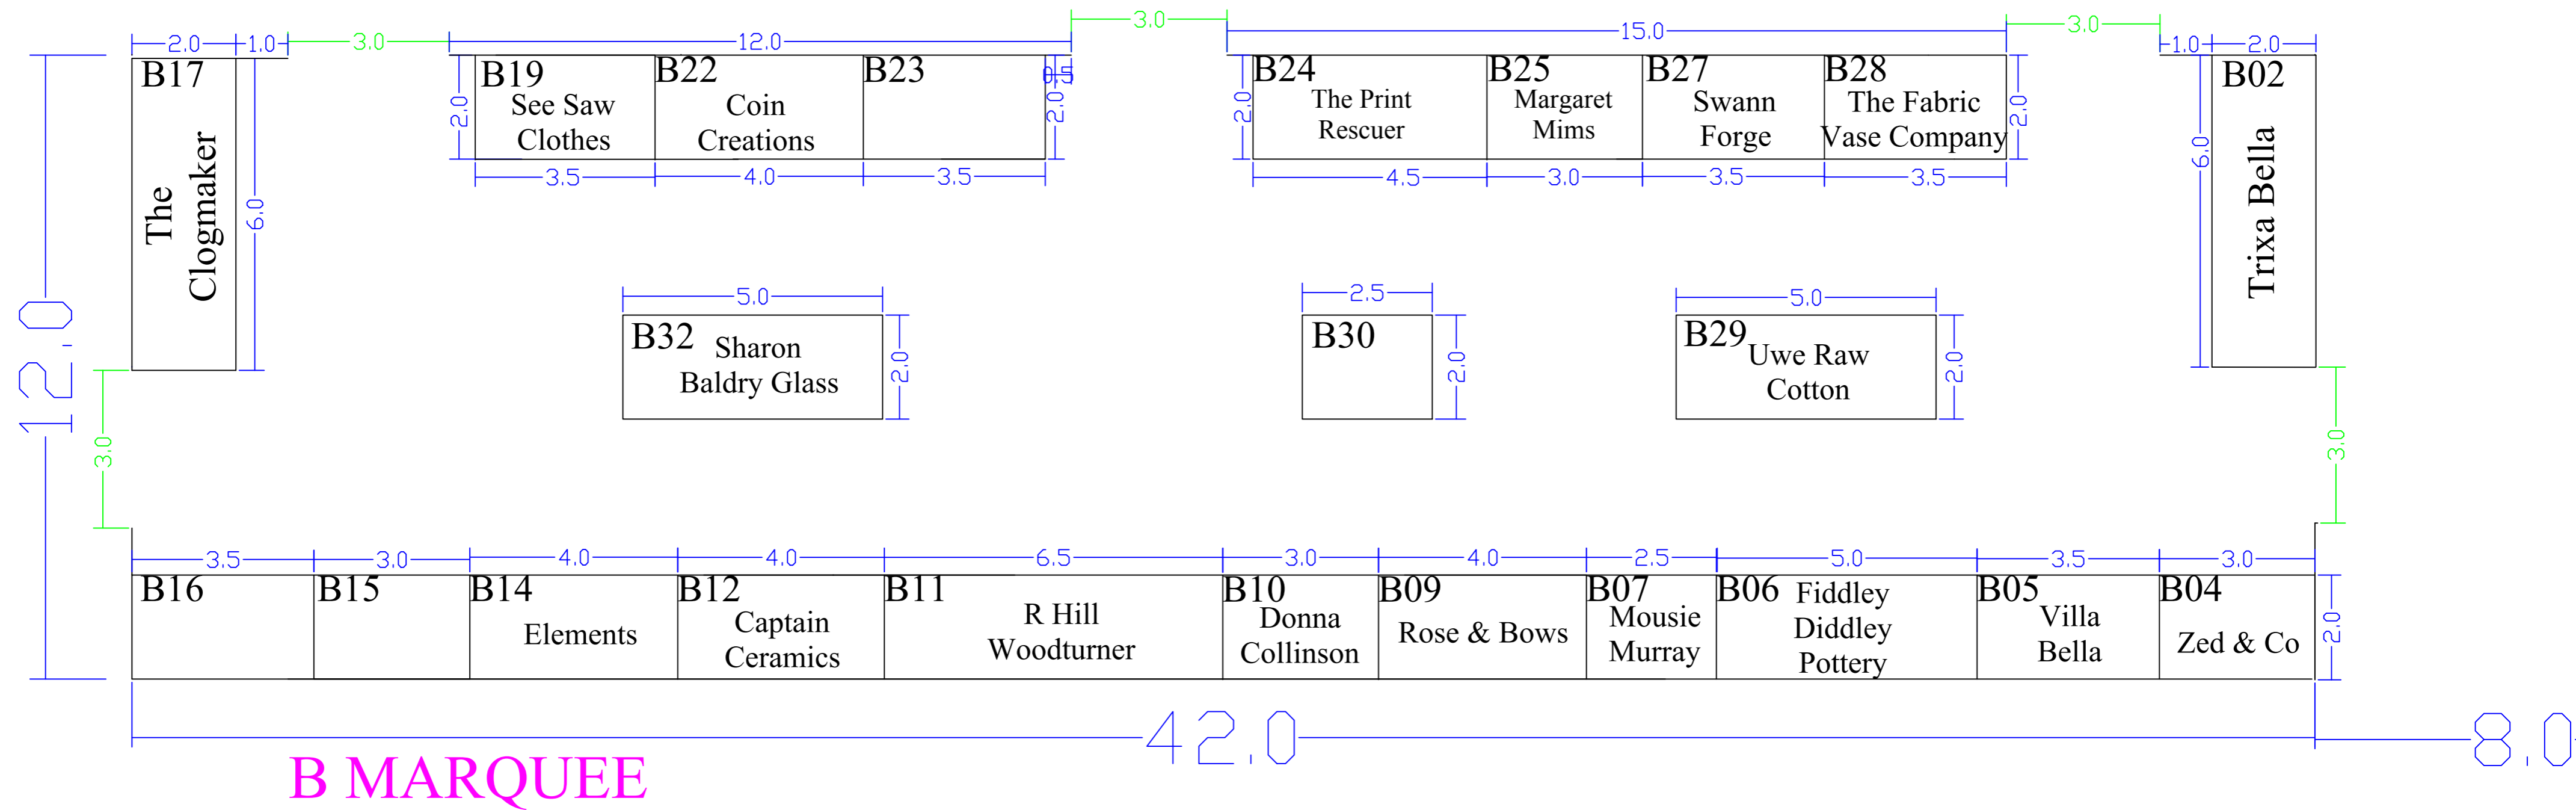

Weald of Kent Country Craft Show 4th - 6th May 2019

MARQUEE B

Penshurst Place
nr Tonbridge

Drawing Name:
KS19 OVERALL
Drawing No:
1.0
Drawing Date:
07/03/2019

Legend:

General Notes:
Not to scale

Scale:

Show Contact:
Helen Brown