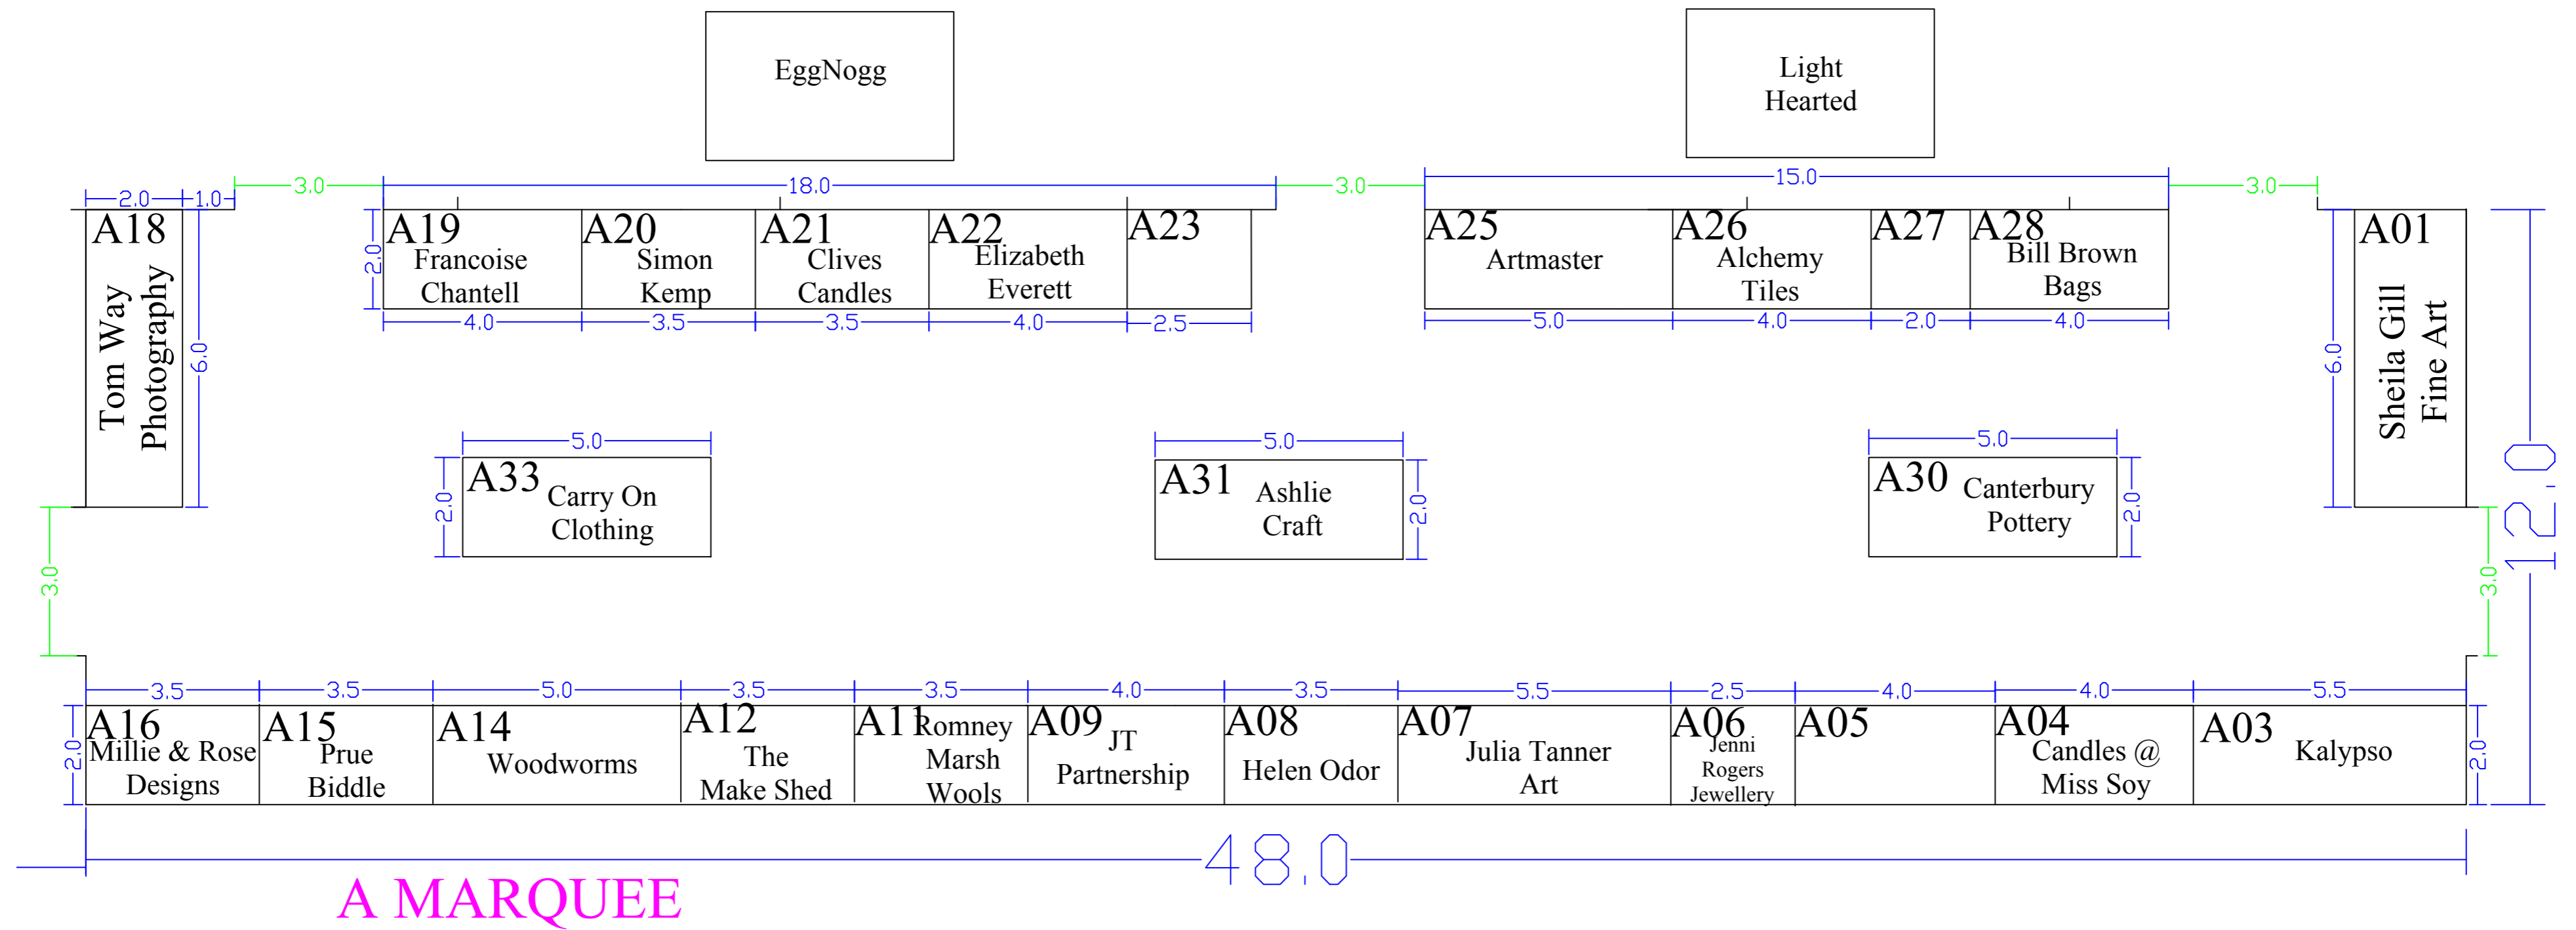

# MARQUEE A

A MARQUEE

Penshurst Place  
nr Tonbridge

Drawing Name:  
KS19 OVERALL  
Drawing No:  
1.0  
Drawing Date:  
07/03/2019

Legend:

General Notes:  
Not to scale

ICHF Events

Dominic House  
Seaton Road  
Highcliffe  
Dorset BH23 5HW  
United Kingdom  
Phone: +44 (0)1425 272711  
Email: info@ichf.co.uk  
[www.ichf.co.uk](http://www.ichf.co.uk)

Scale:

Show Contact:  
Helen Brown