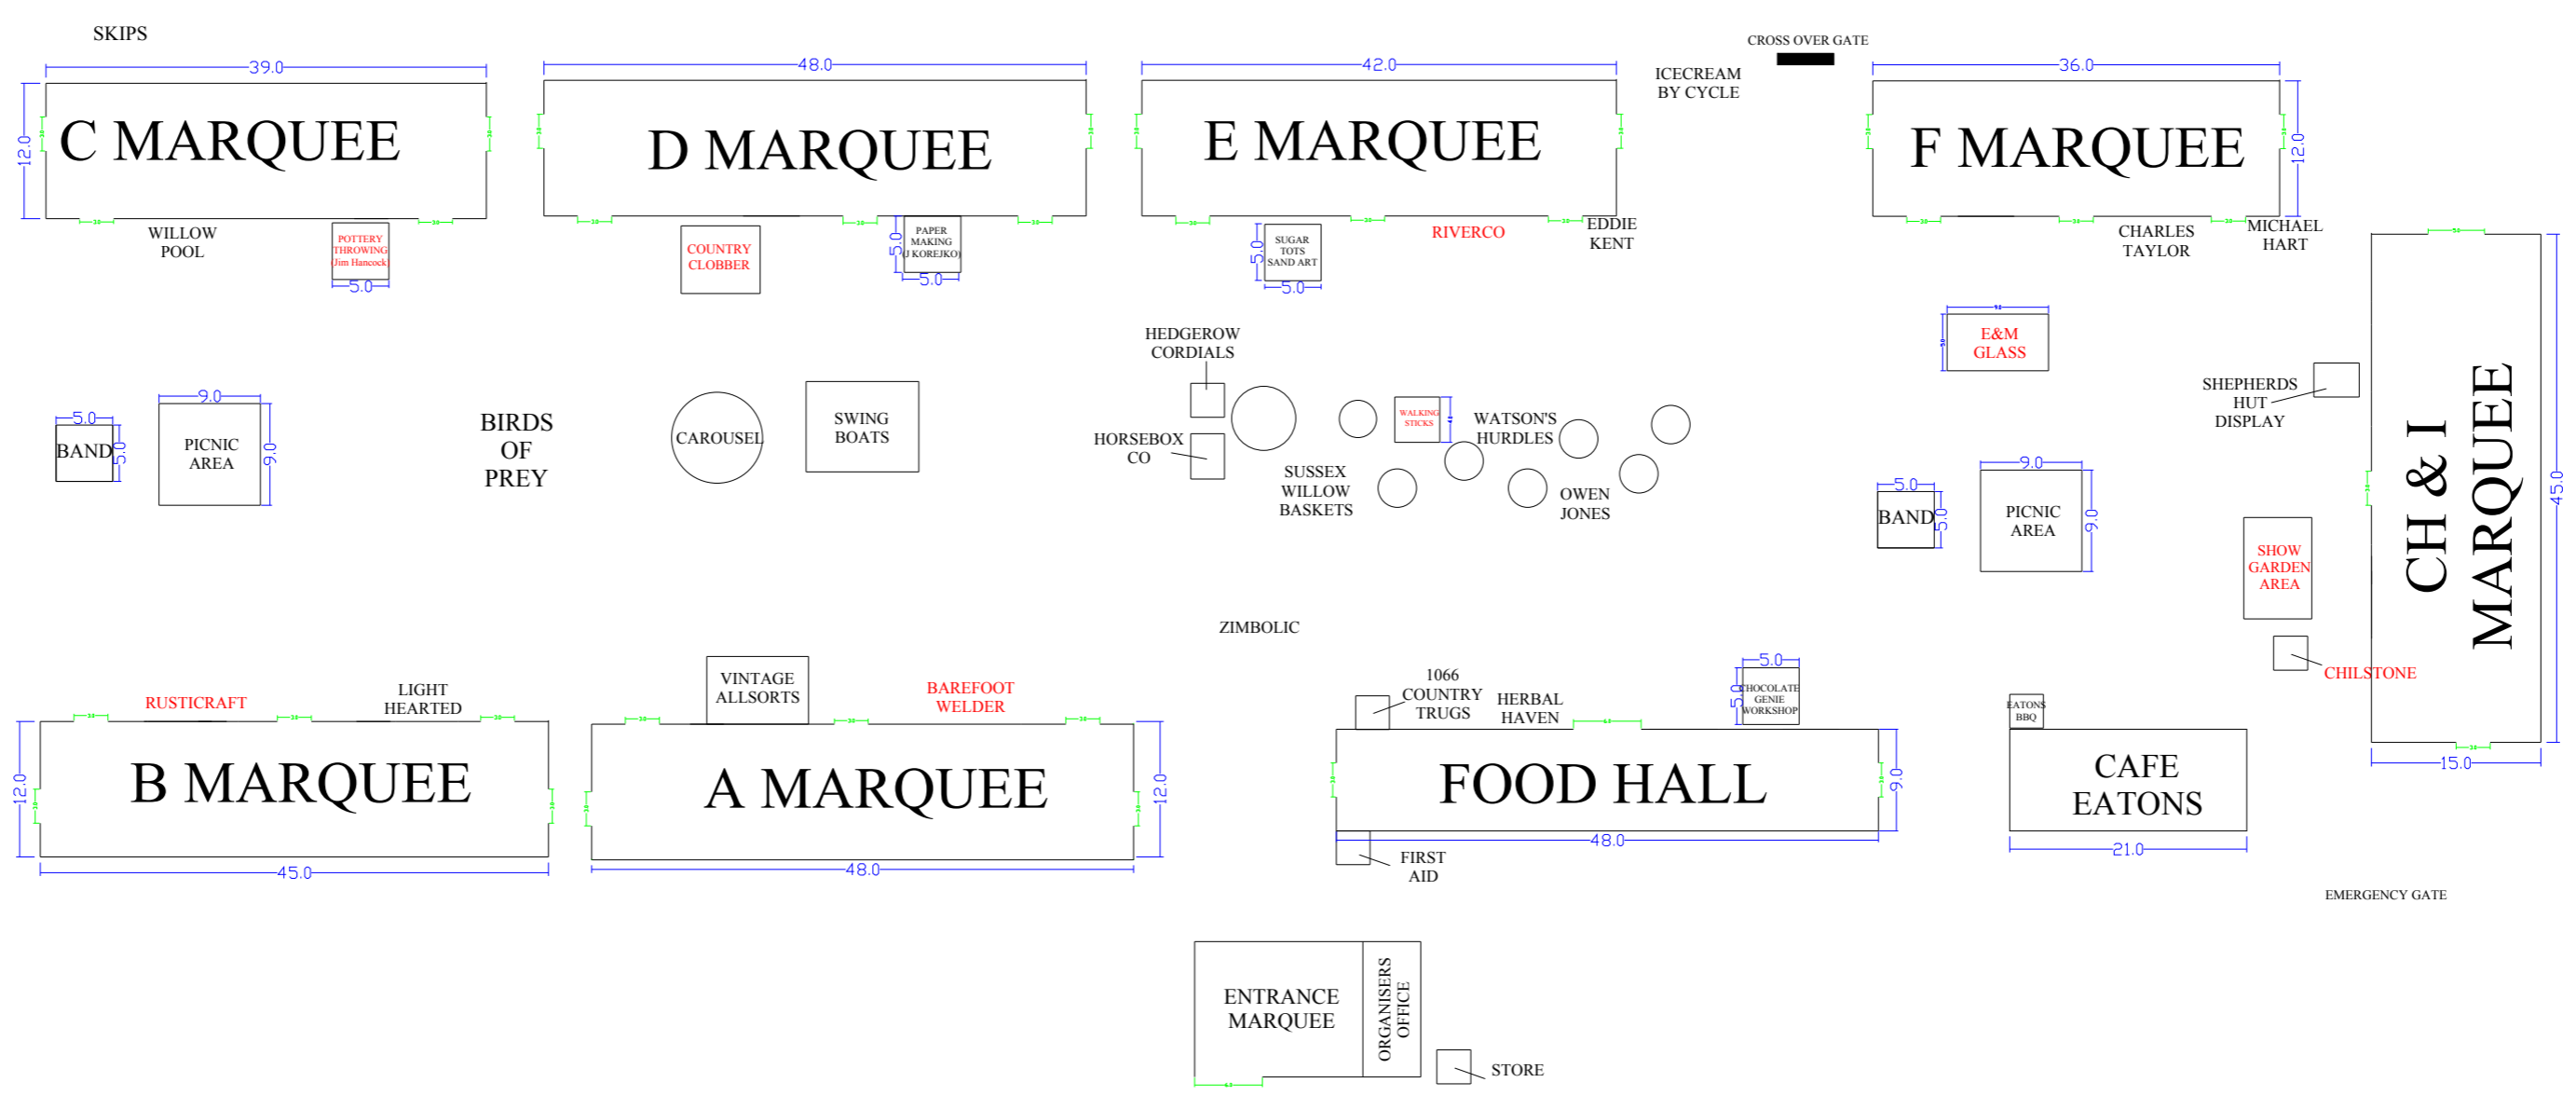

EXHIBITOR CAMPSITE

VENTURE PLAYGROUND

TOILETS

Lake

THE BIG TREE CLIMBING CO & ZIPLINING

ARCHERY

EMERGENCY GATE

CROSS OVER GATE

GOURMET FARM

TBC

BIG RED BUS BAR

HORSEBOX CO

CRIPES IT'S CREPES

ICECREAM BY CYCLE

EDDIE KENT

CHARLES TAYLOR

MICHAEL HART

E&M GLASS

SHEPHERD'S HUT DISPLAY

SHOW GARDEN AREA

CHILSTONE

ZIMBOLIC

1066 COUNTRY TRUGS

HERBAL HAVEN