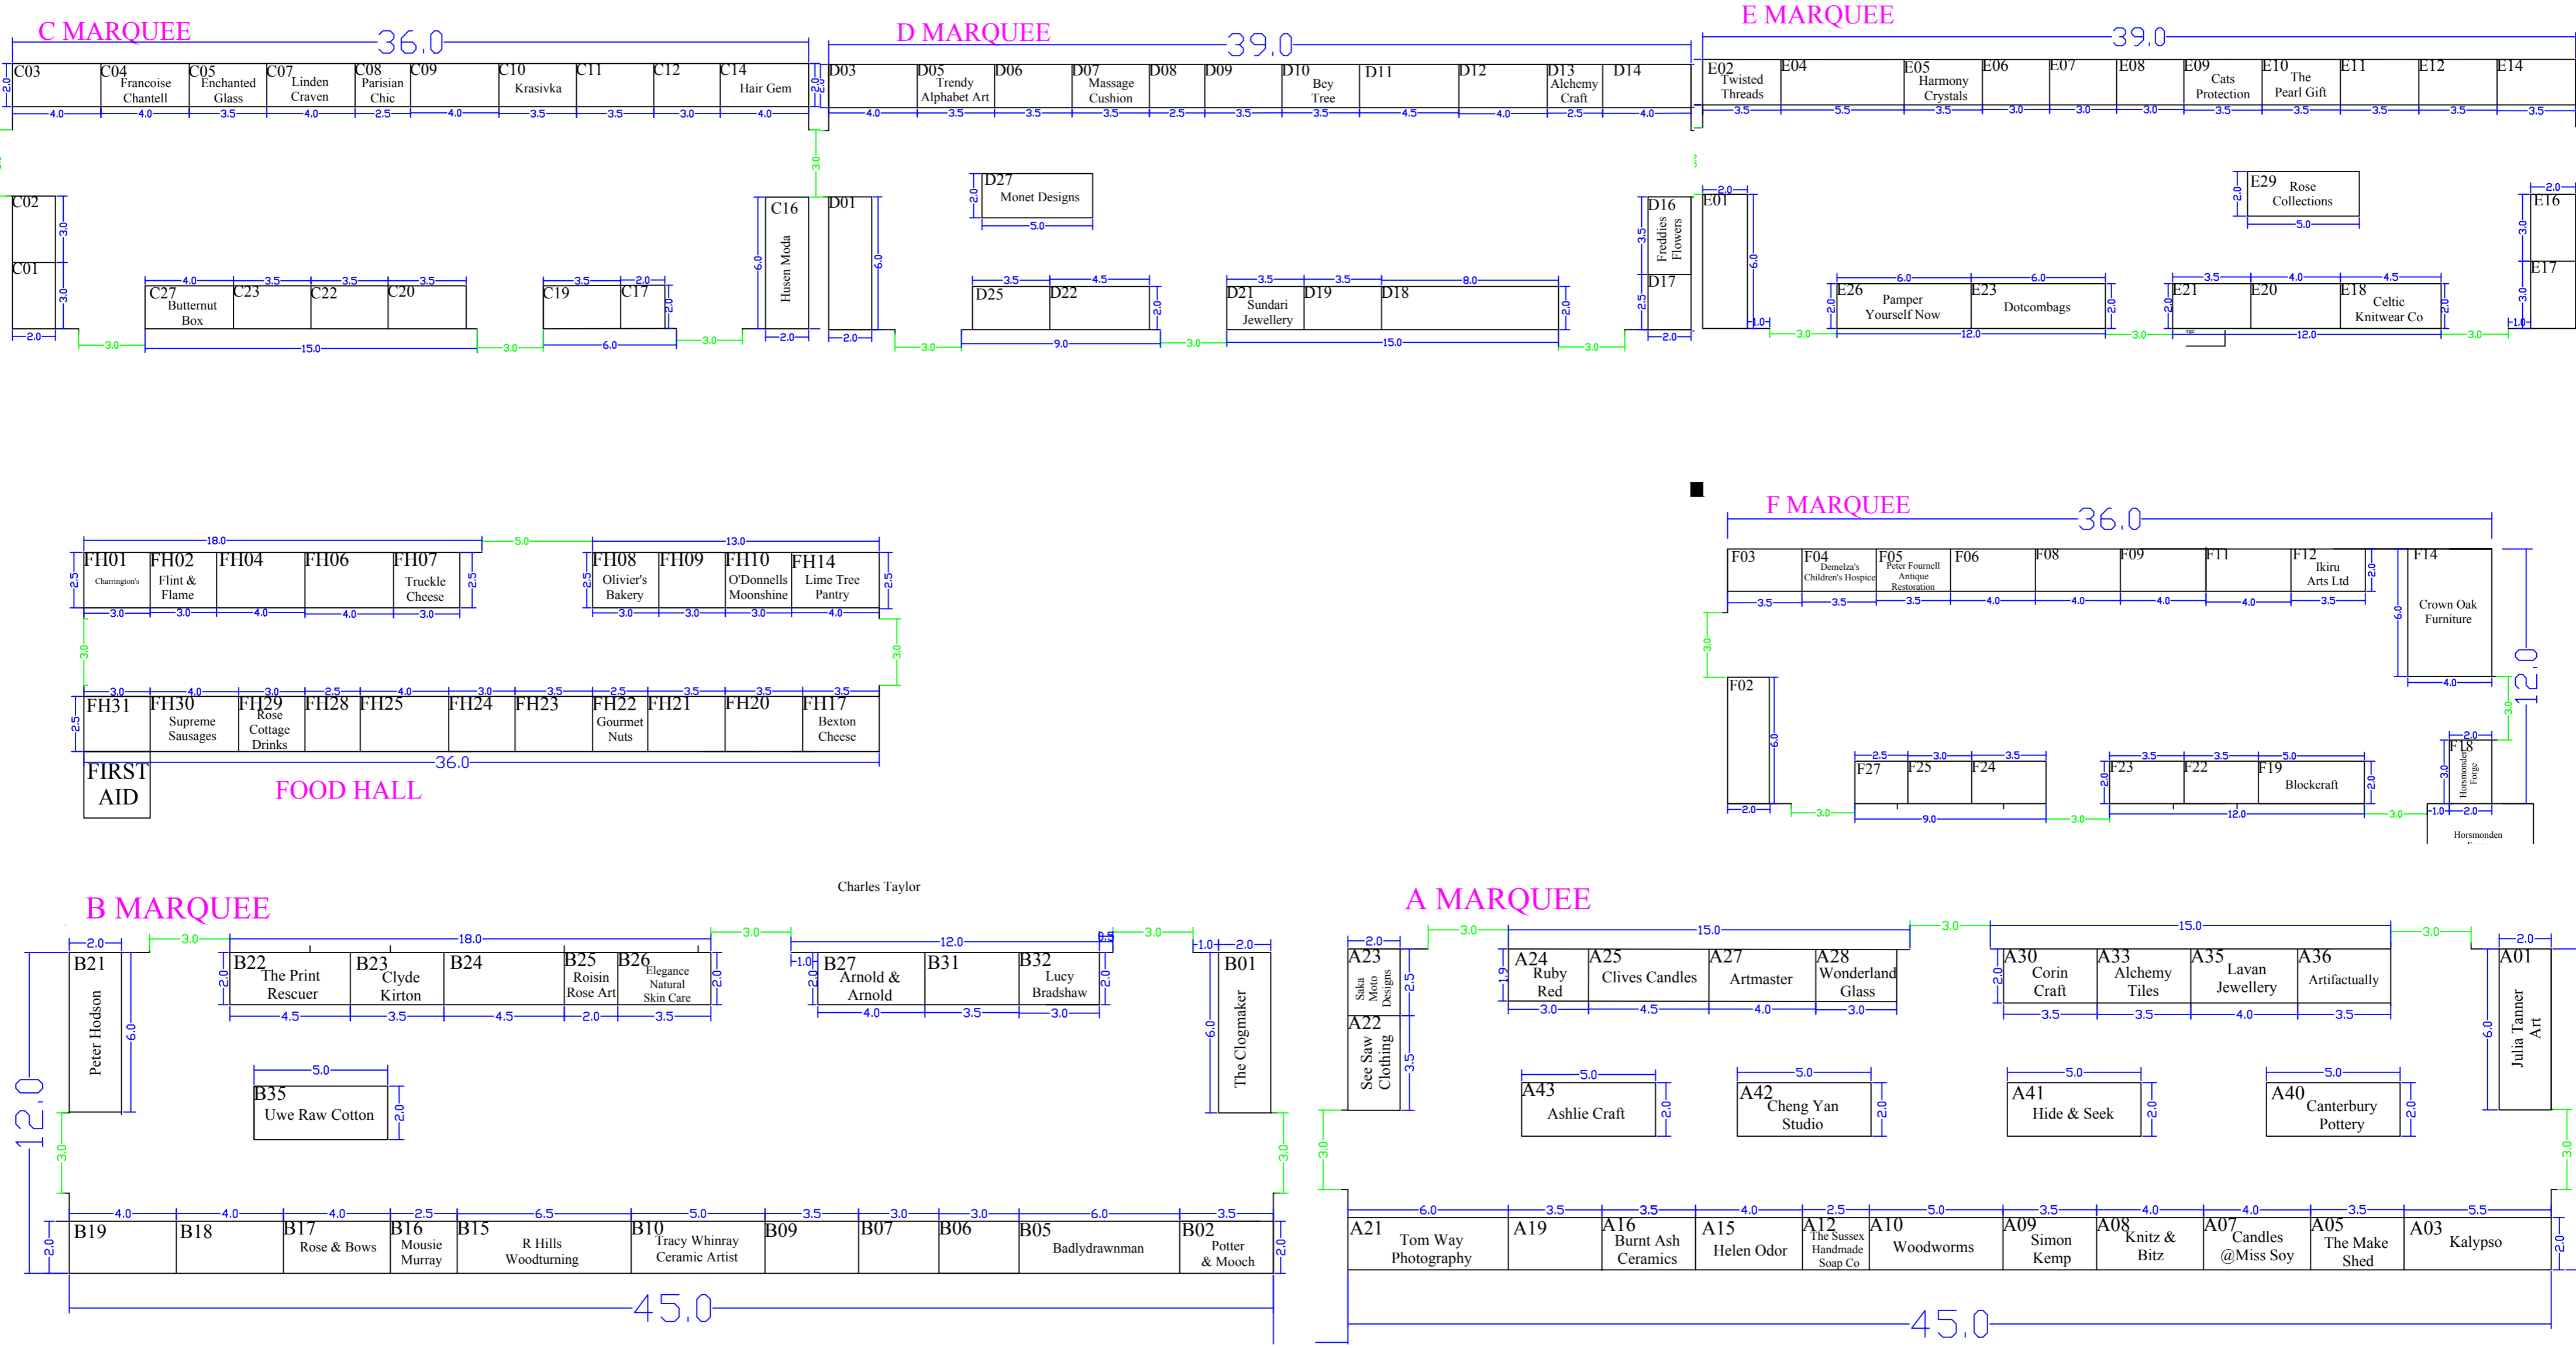

Weald of Kent Country Craft Show, 30th August - 1st September 2019

Penshurst Place nr Tonbridge	Drawing Name: KA19 OVERALL Drawing No: 1.0 Drawing Date: 22/05/2019	Legend: Art / Cards / Stationary Candles / Home Fragrance Ceramics / Sculpture Charity & Subscriptions Clothing/Shoes Furniture Glassware Jewellery Leathergoods / Bags Metalwork Others Skincare / Soaps Textiles Woodcraft	General Notes:	ICHF Events Dominic House Seaton Road Highcliffe Dorset BH23 5HW United Kingdom Phone: +44 (0)1425 272711 Email: info@ichf.co.uk www.ichfevents.co.uk
	Scale: Show Contact: Helen Brown			