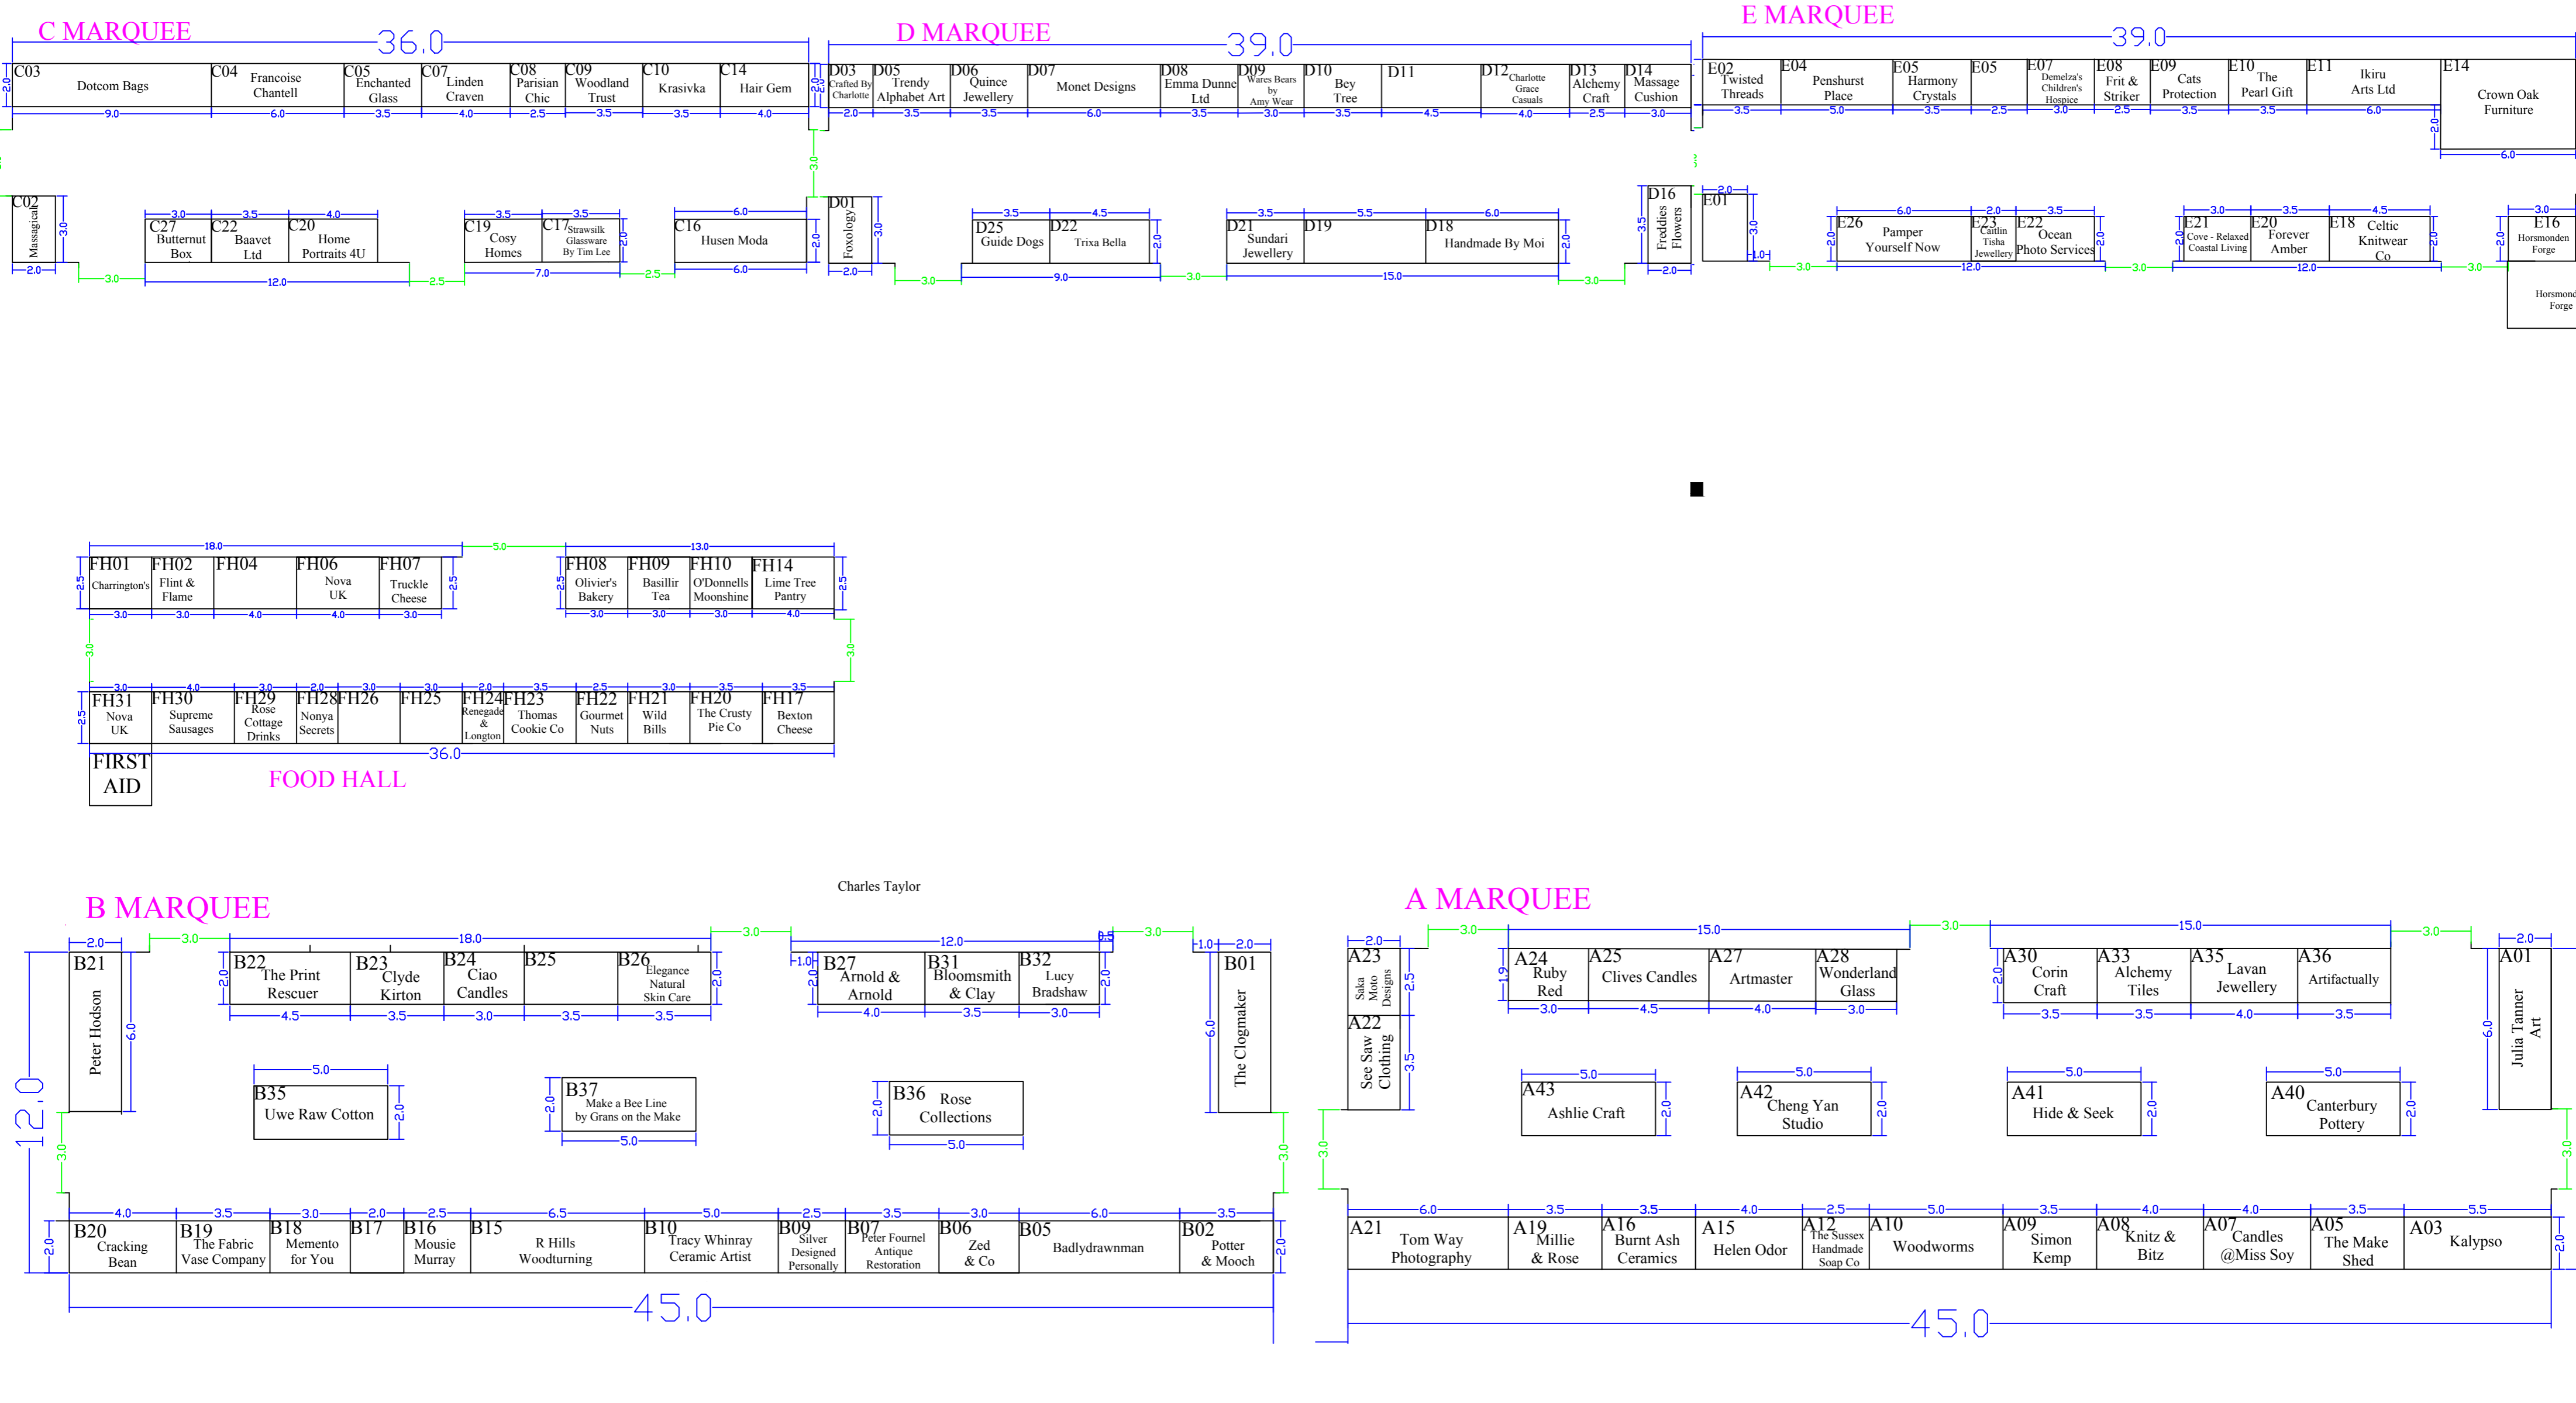

Weald of Kent Country Craft Show, 30th August - 1st September 2019

Penshurst Place nr Tonbridge Scale:	Drawing Name: KA19 OVERALL Drawing No: 1.0 Drawing Date: 14/08/2019	Legend: Art / Cards / Stationary Candles / Home Fragrance Ceramics / Sculpture Charity & Subscriptions Clothing/Shoes Furniture Glassware Jewellery Leathergoods / Bags Metalwork Others Skincare / Soaps Textiles Woodcraft	General Notes:	ICHF Events Dominic House Seaton Road Highcliffe Dorset BH23 5HW United Kingdom Phone: +44 (0)1425 272711 Email: info@ichf.co.uk www.ichf.co.uk
	Show Contact: Helen Brown			