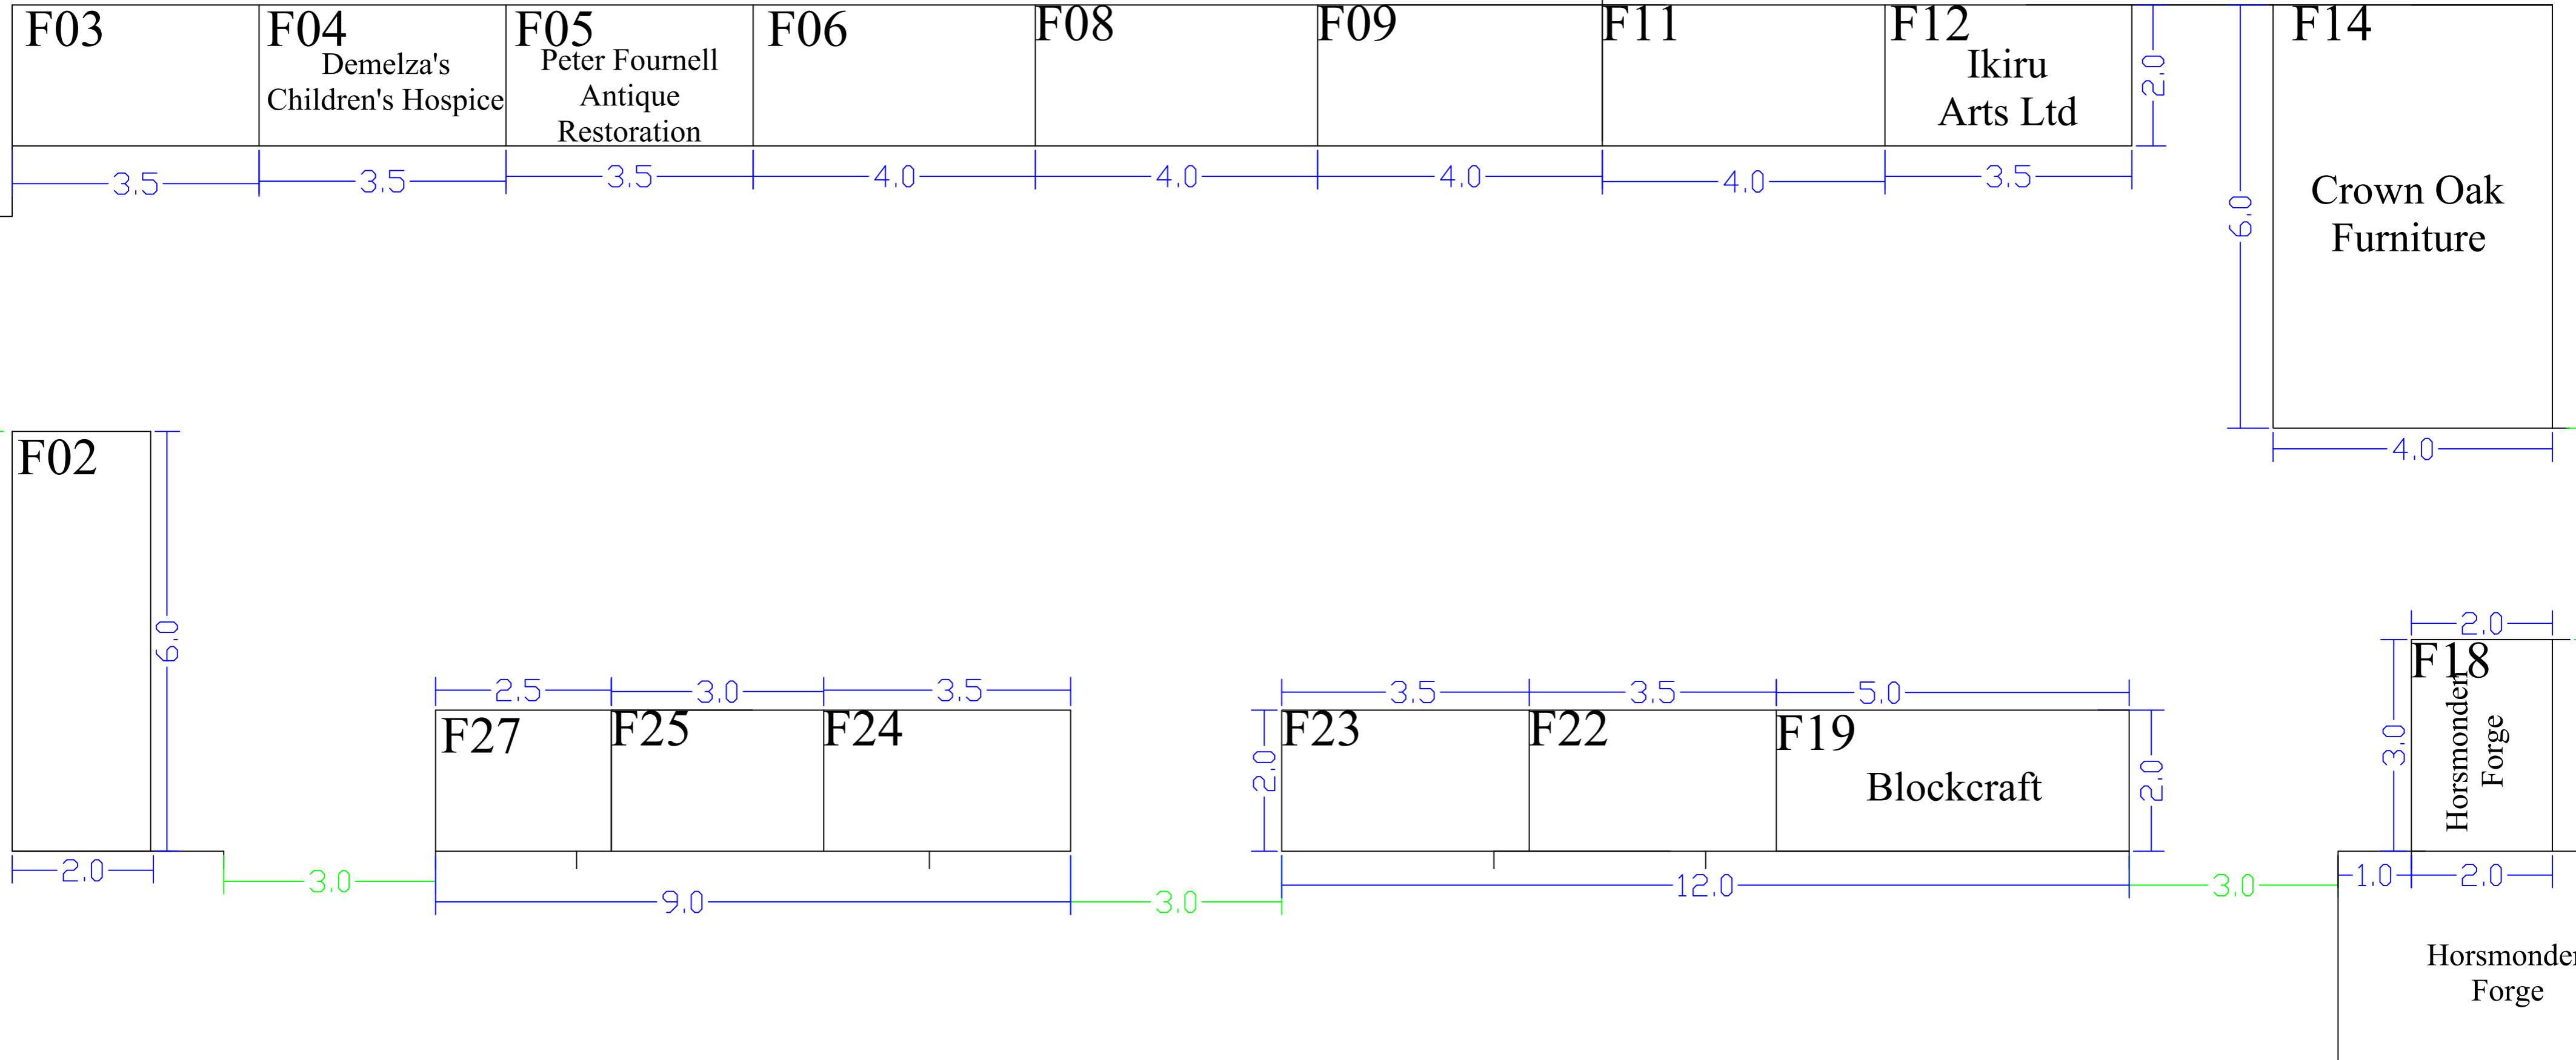

## MARQUEE F

F MARQUEE

36.0

Penshurst Place  
nr Tonbridge

Drawing Name:  
KA19 Marquee F  
Drawing No:  
1.0  
Drawing Date:  
14/05/19  
Show Contact:  
Helen Brown

Legend:

General Notes:  
Not to scale

**ICHF** Events

Scale: