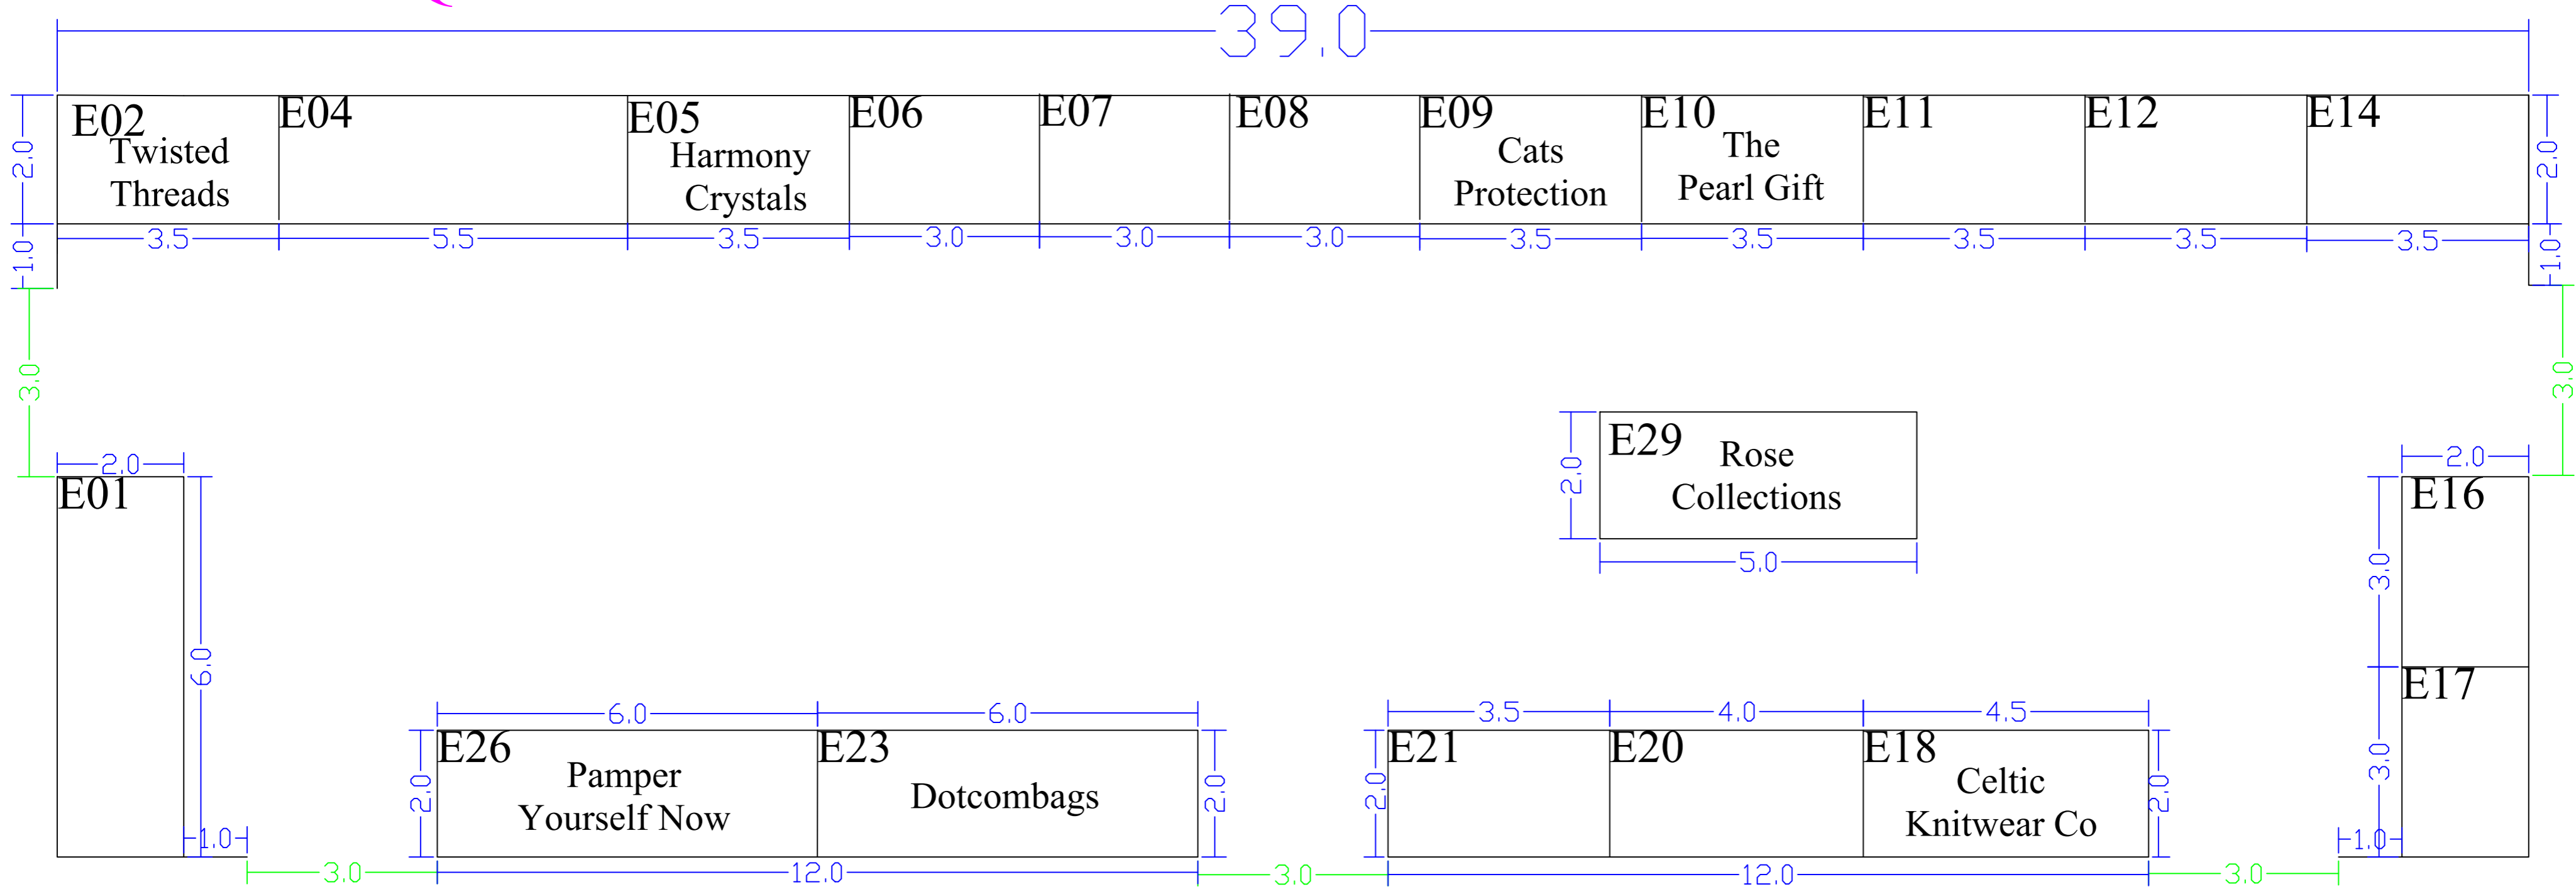

Weald of Kent Country Craft Show 30th August - 1st September 2019

MARQUEE E

E MARQUEE

Penshurst Place
nr Tonbridge

Drawing Name:
KA19 Marquee E
Drawing No:
1.0
Drawing Date:
14/05/2019
Show Contact:
Helen Brown