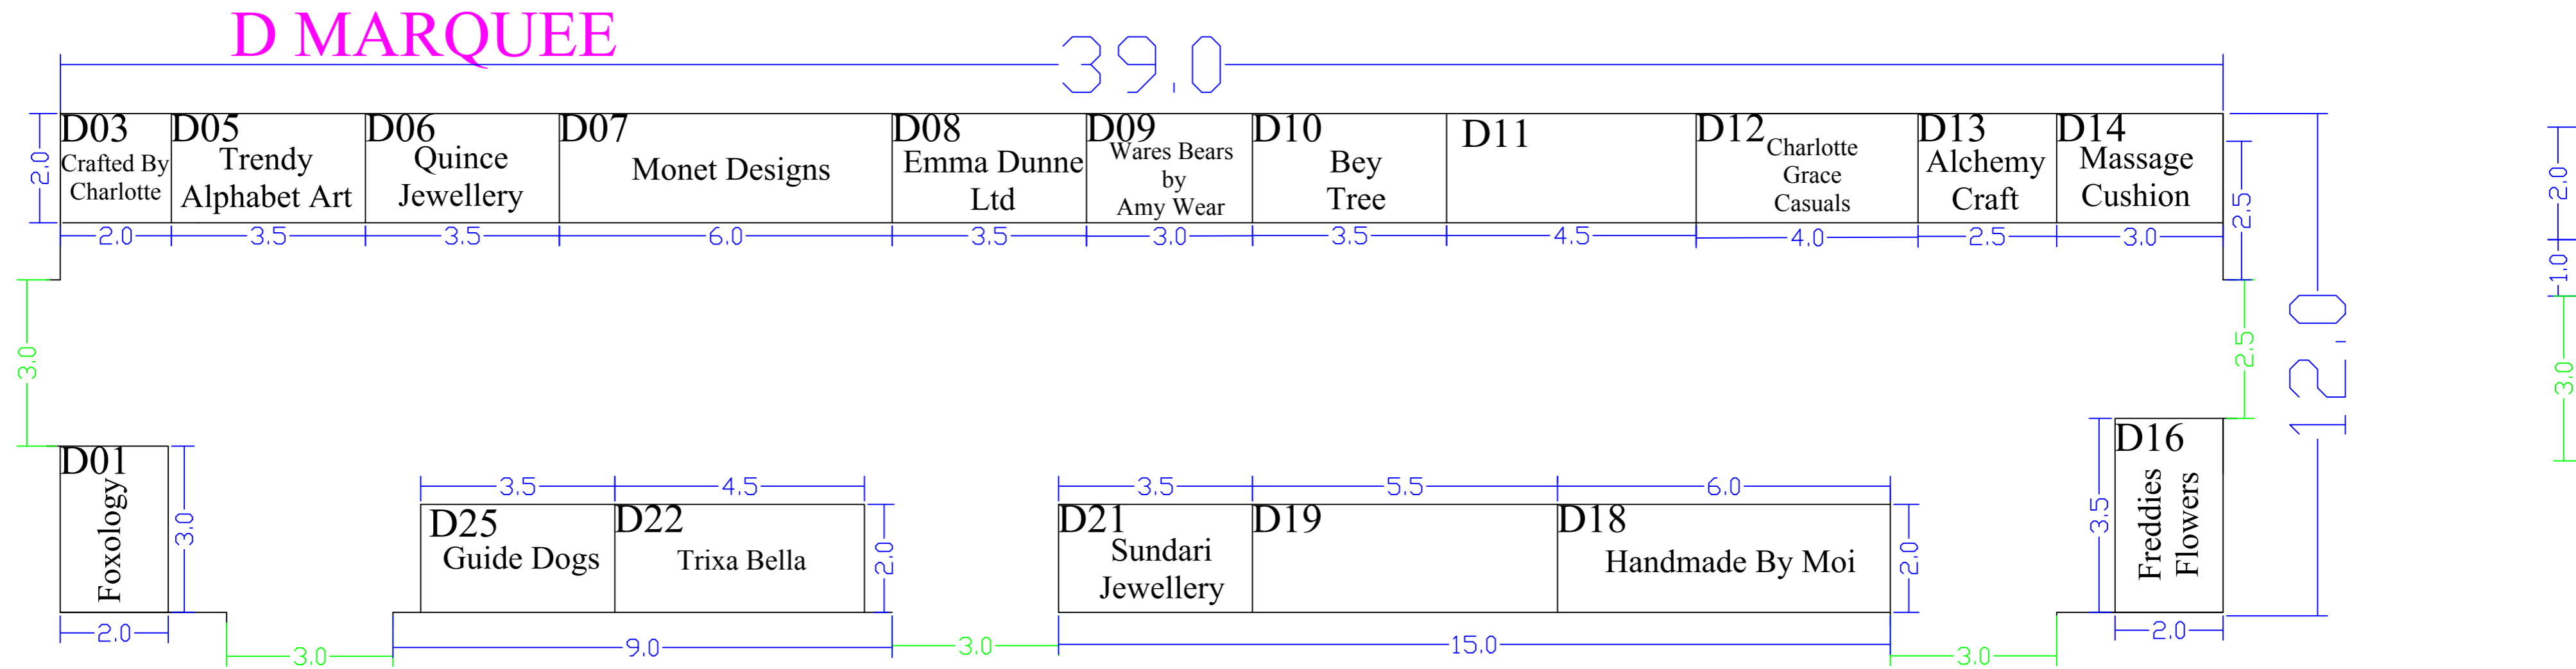

## MARQUEE D

Penshurst Place  
nr Tonbridge

Drawing Name:  
KA19 Marquee D  
Drawing No:  
1.0  
Drawing Date:  
09/08/2019  
Show Contact:  
Helen Brown

Legend:

General Notes:  
Not to scale

**ICHF Events**