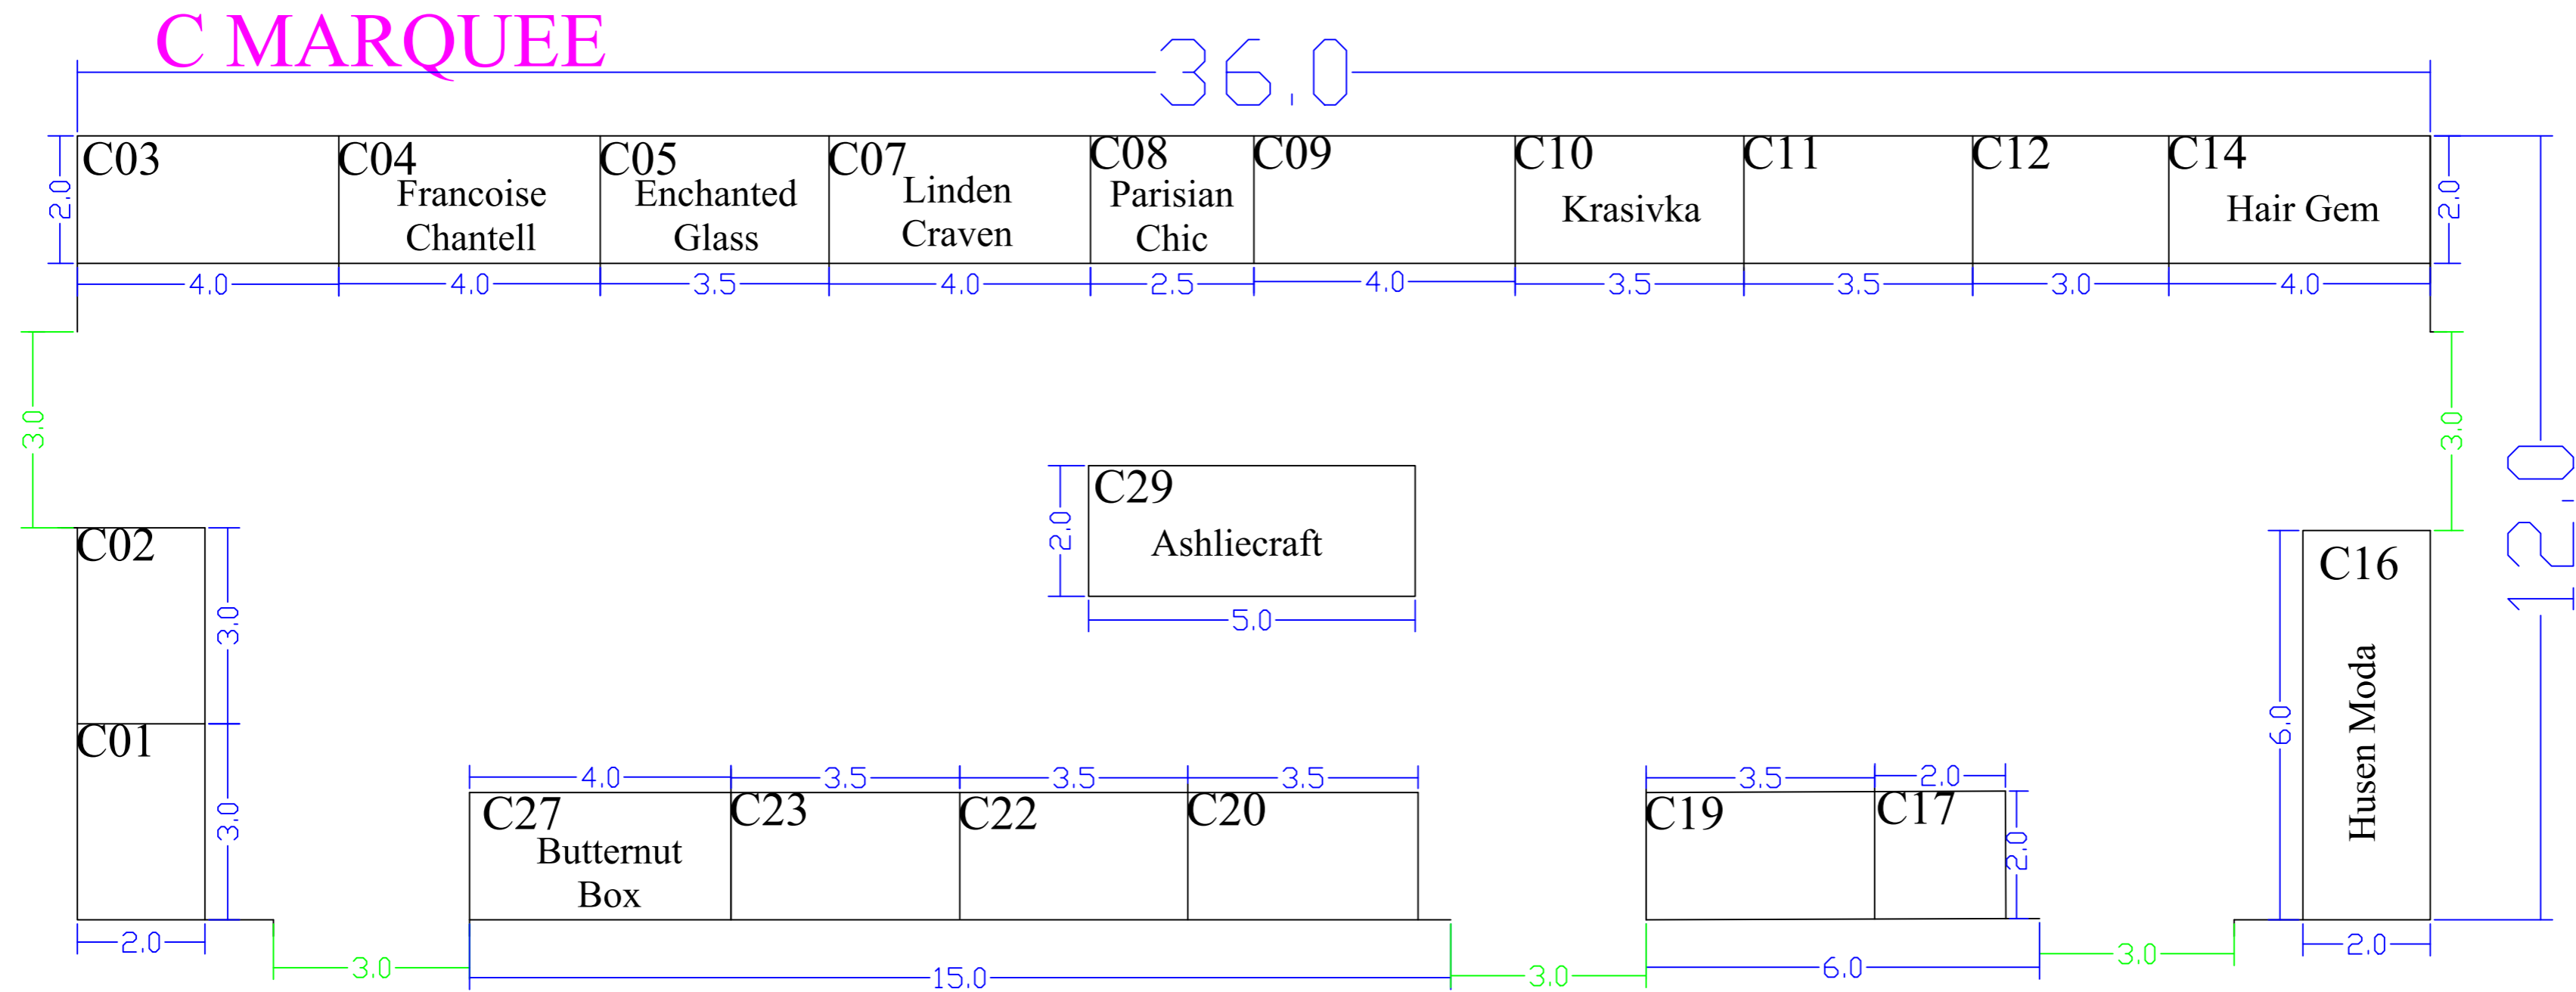

## MARQUEE C

Penshurst Place  
nr Tonbridge

Drawing Name:  
KA19 Marquee C  
Drawing No:  
1.0  
Drawing Date:  
14/05/2019  
Show Contact:  
Helen Brown

Legend:

General Notes:  
Not to scale

**ICHF Events**