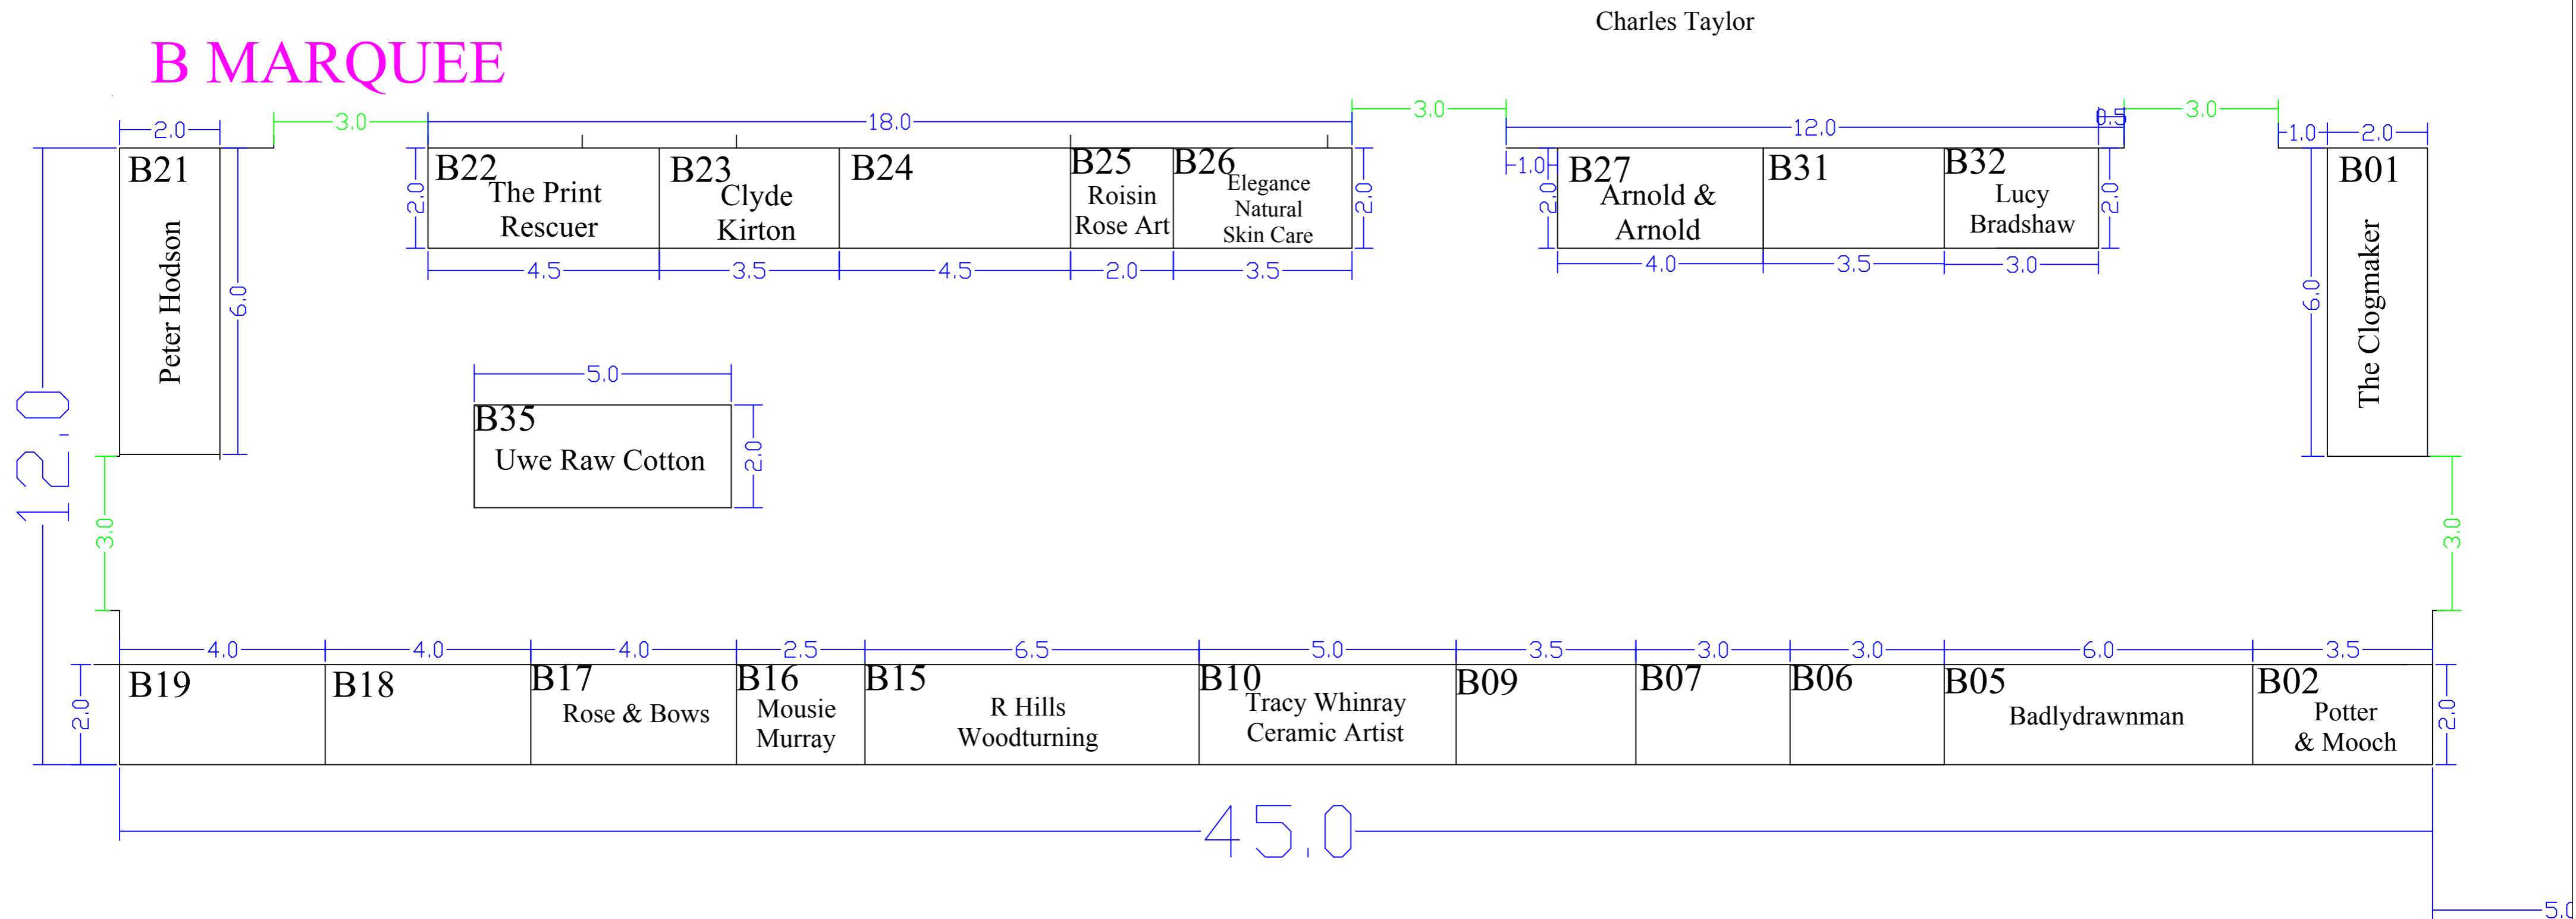

Weald of Kent Country Craft Show 30th August - 1st September 2019

MARQUEE B

Penshurst Place
nr Tonbridge

Drawing Name:
KA19 Marquee B
Drawing No:
1.0
Drawing Date:
15/05/2019
Show Contact:
Helen Brown

Legend: