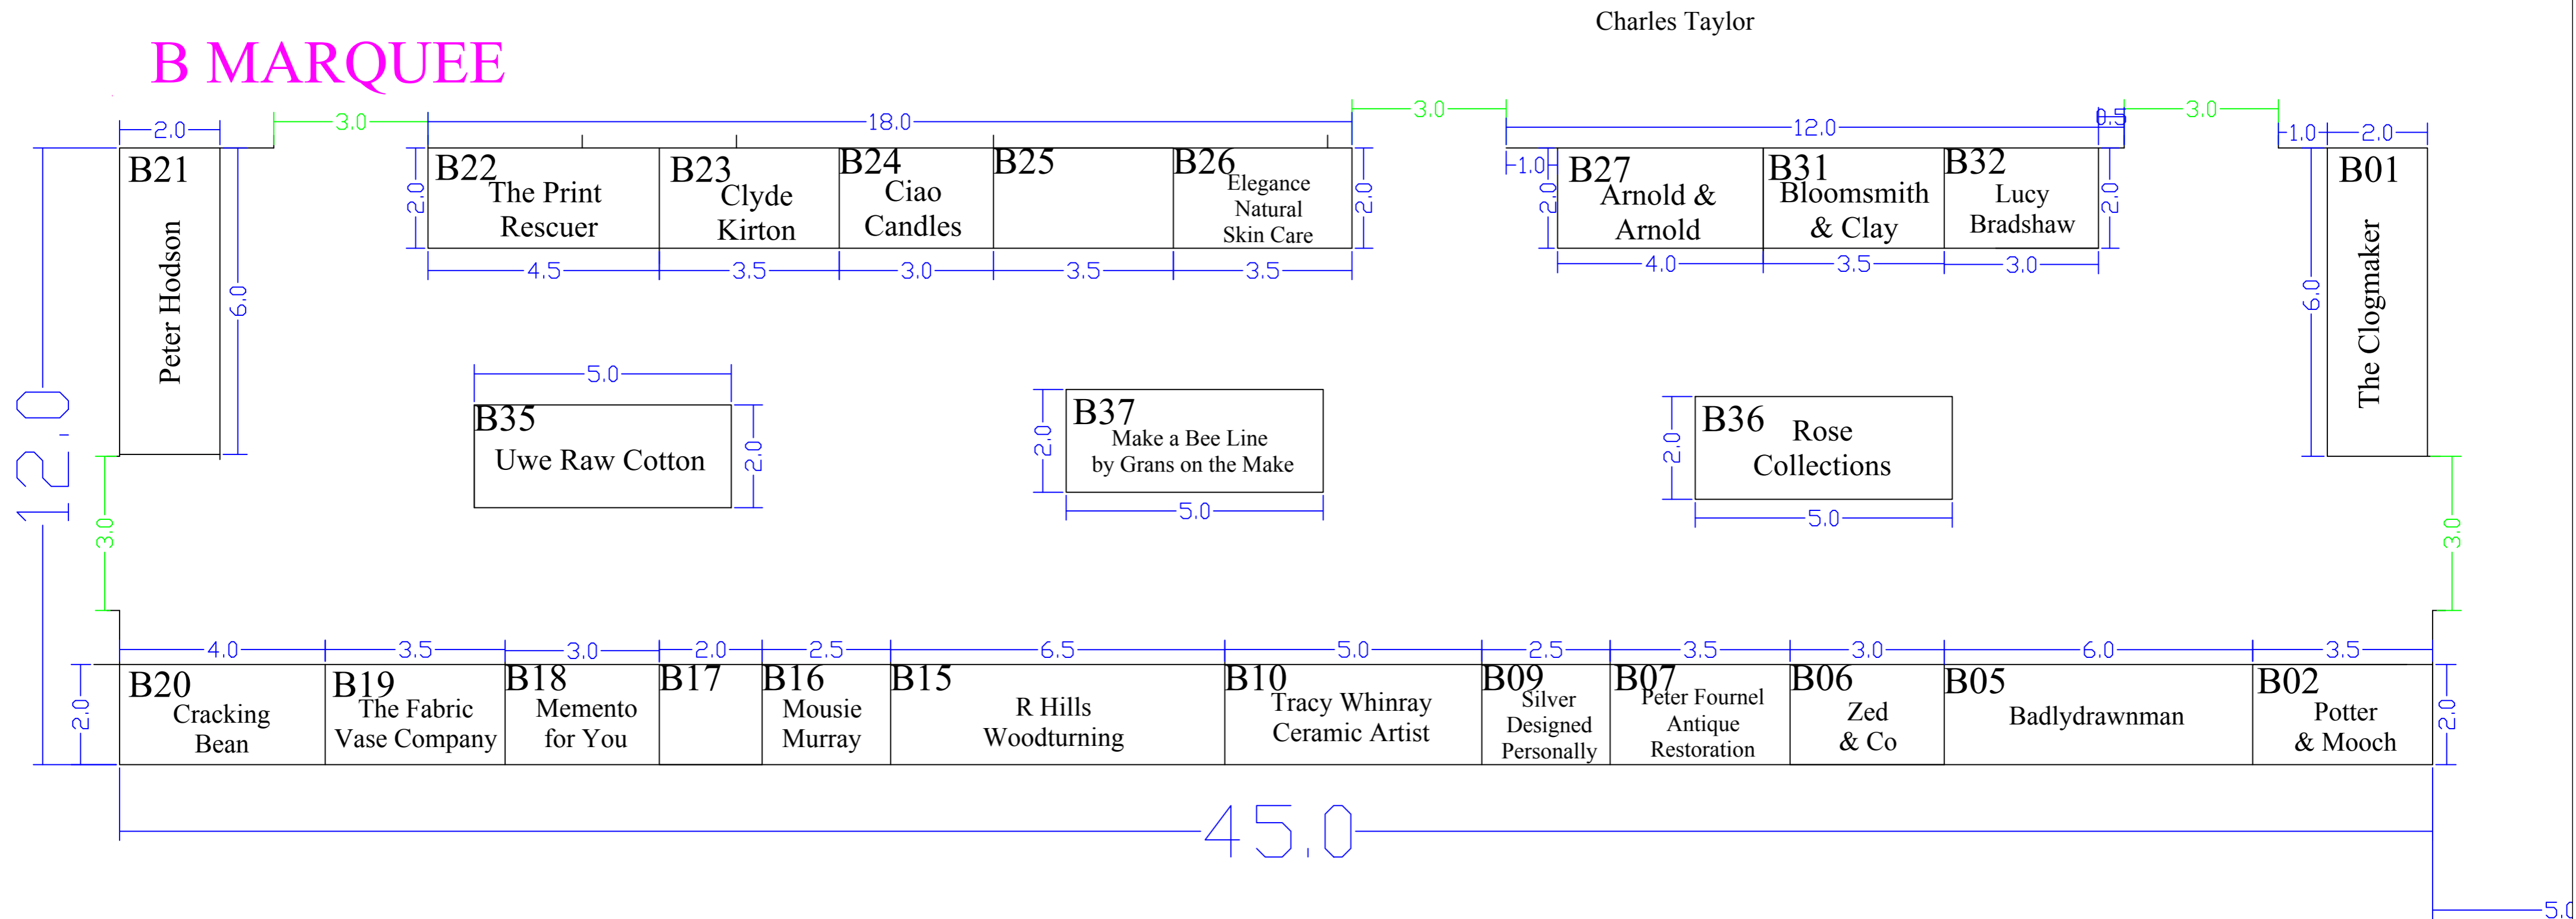

Weald of Kent Country Craft Show 30th August - 1st September 2019

MARQUEE B

Penshurst Place
nr Tonbridge

Drawing Name:
KA19 Marquee B
Drawing No:
1.0
Drawing Date:
12/08/2019
Show Contact:
Helen Brown

Legend: