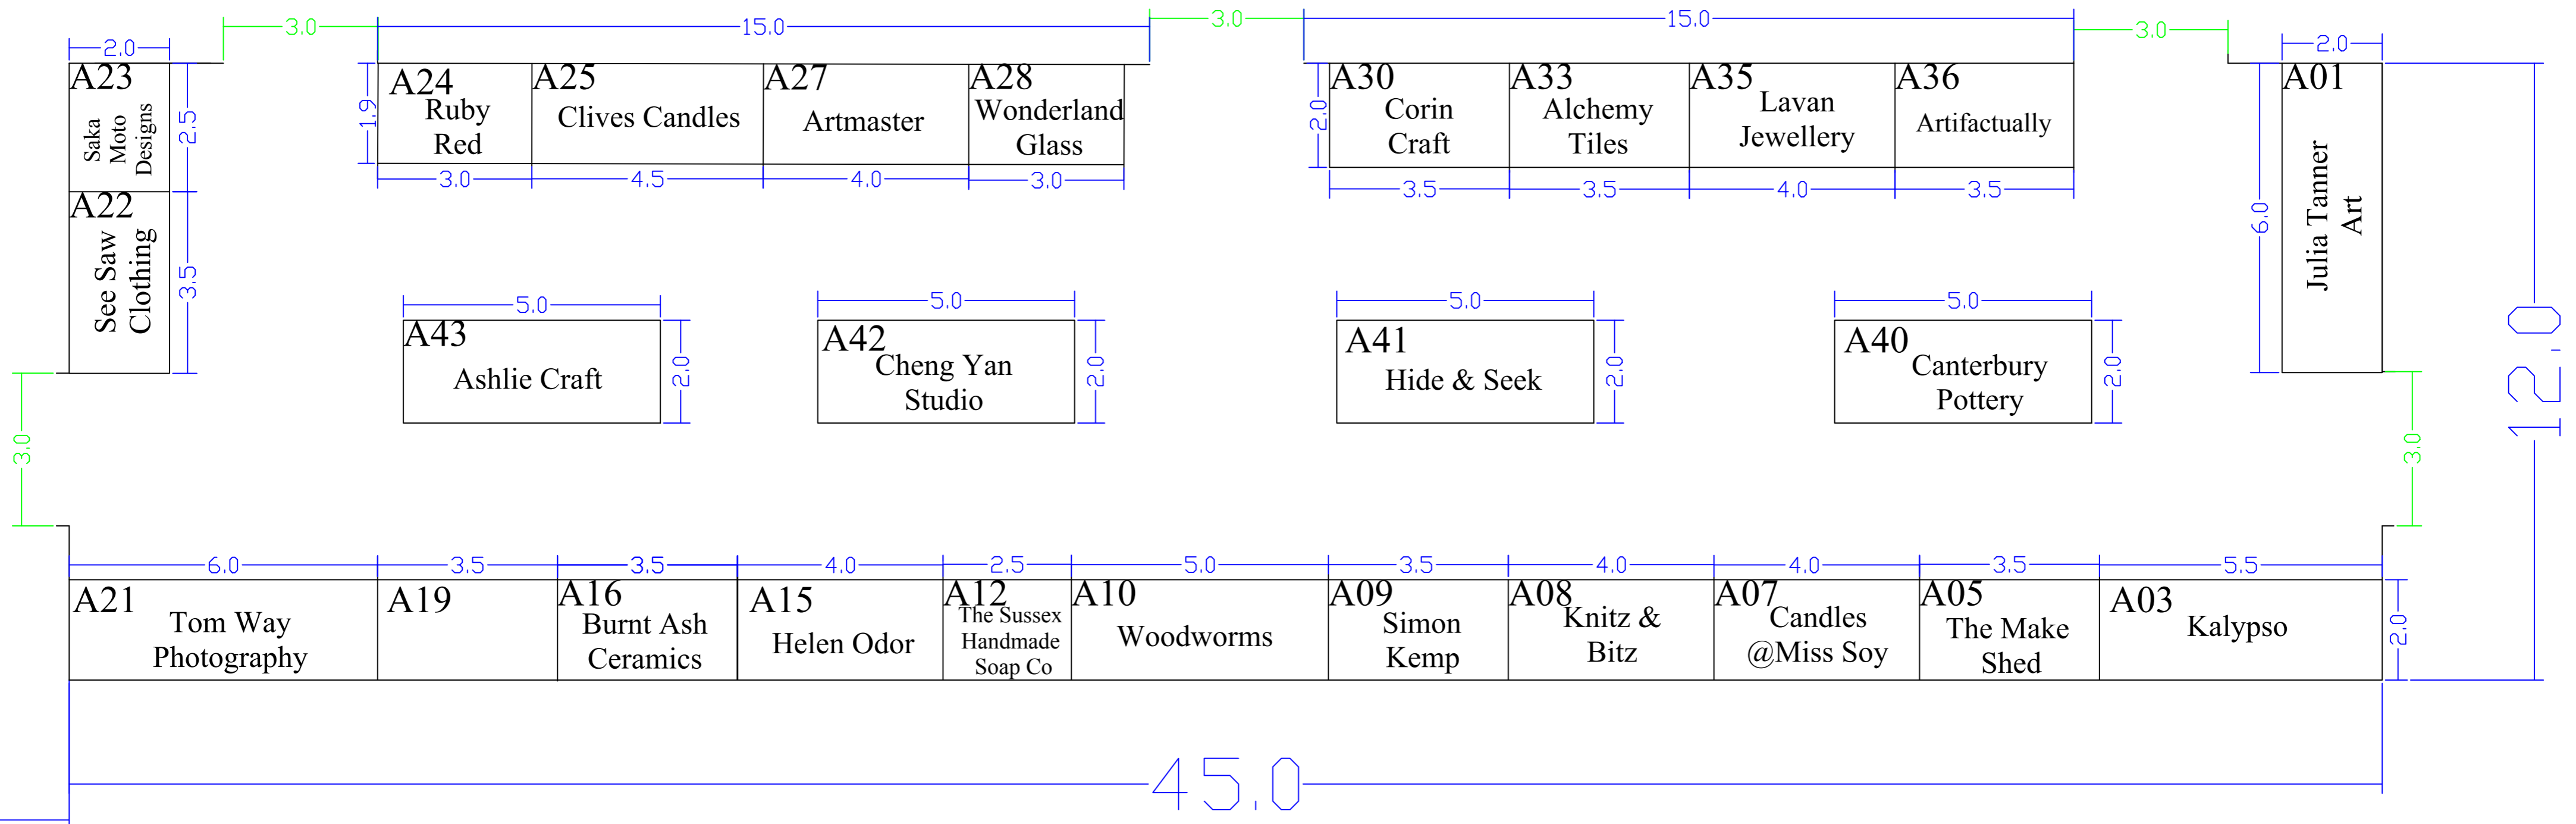

## MARQUEE A

### A MARQUEE

Penshurst Place  
nr Tonbridge

Drawing Name:  
KA19 Marquee A  
Drawing No:  
1.0  
Drawing Date:  
06/06/2019  
Show Contact:  
Helen Brown

Legend:

General Notes:  
Not to scale

**ICHF** Events

Scale: