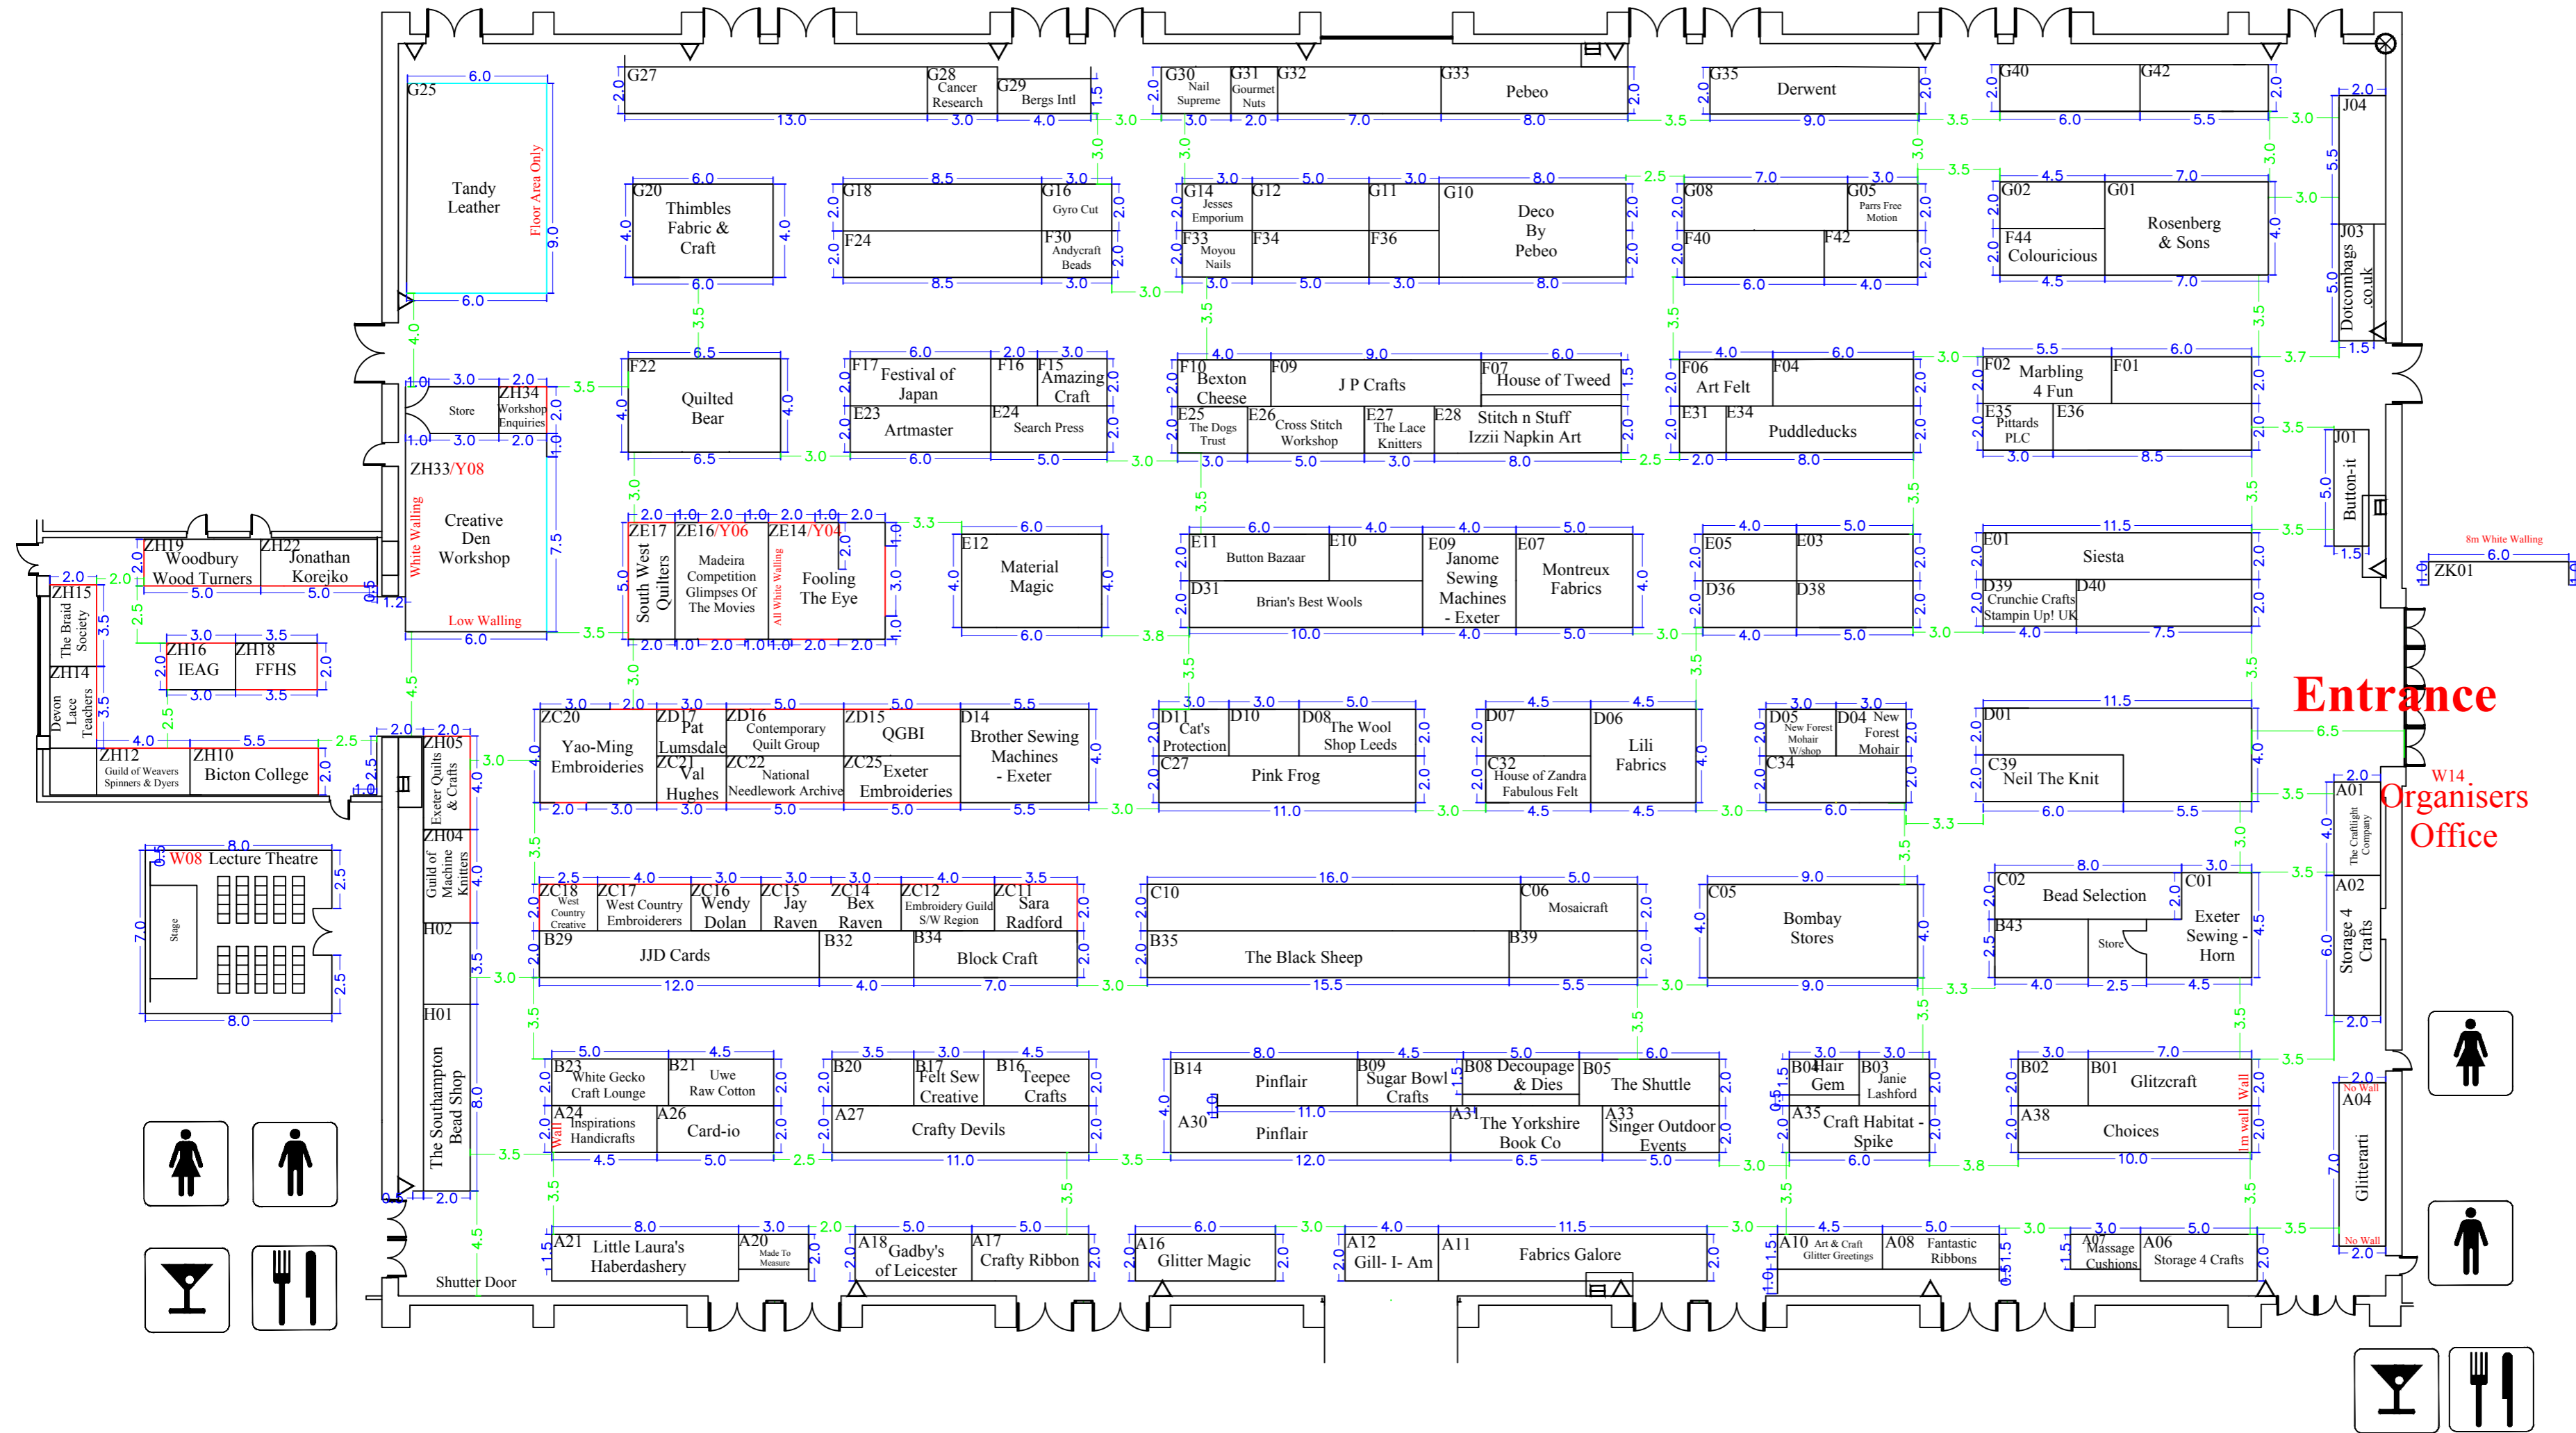

# The Creative Craft Show Exeter - 27th - 30th September 2018

Scale: 1:225

Drawing Name:

JE18

Drawing No:

1.1

Drawing Date:

09/07/18

Show Contact:

Rebecca Randall

Legend:

- Indicates normal fascia with black walling
- Indicates different colour fascia and walling as specified
- Indicates no fascia
- Indicates different colour fascia as specified

General Notes:

**Entrance**  
W14  
**Organisers Office**