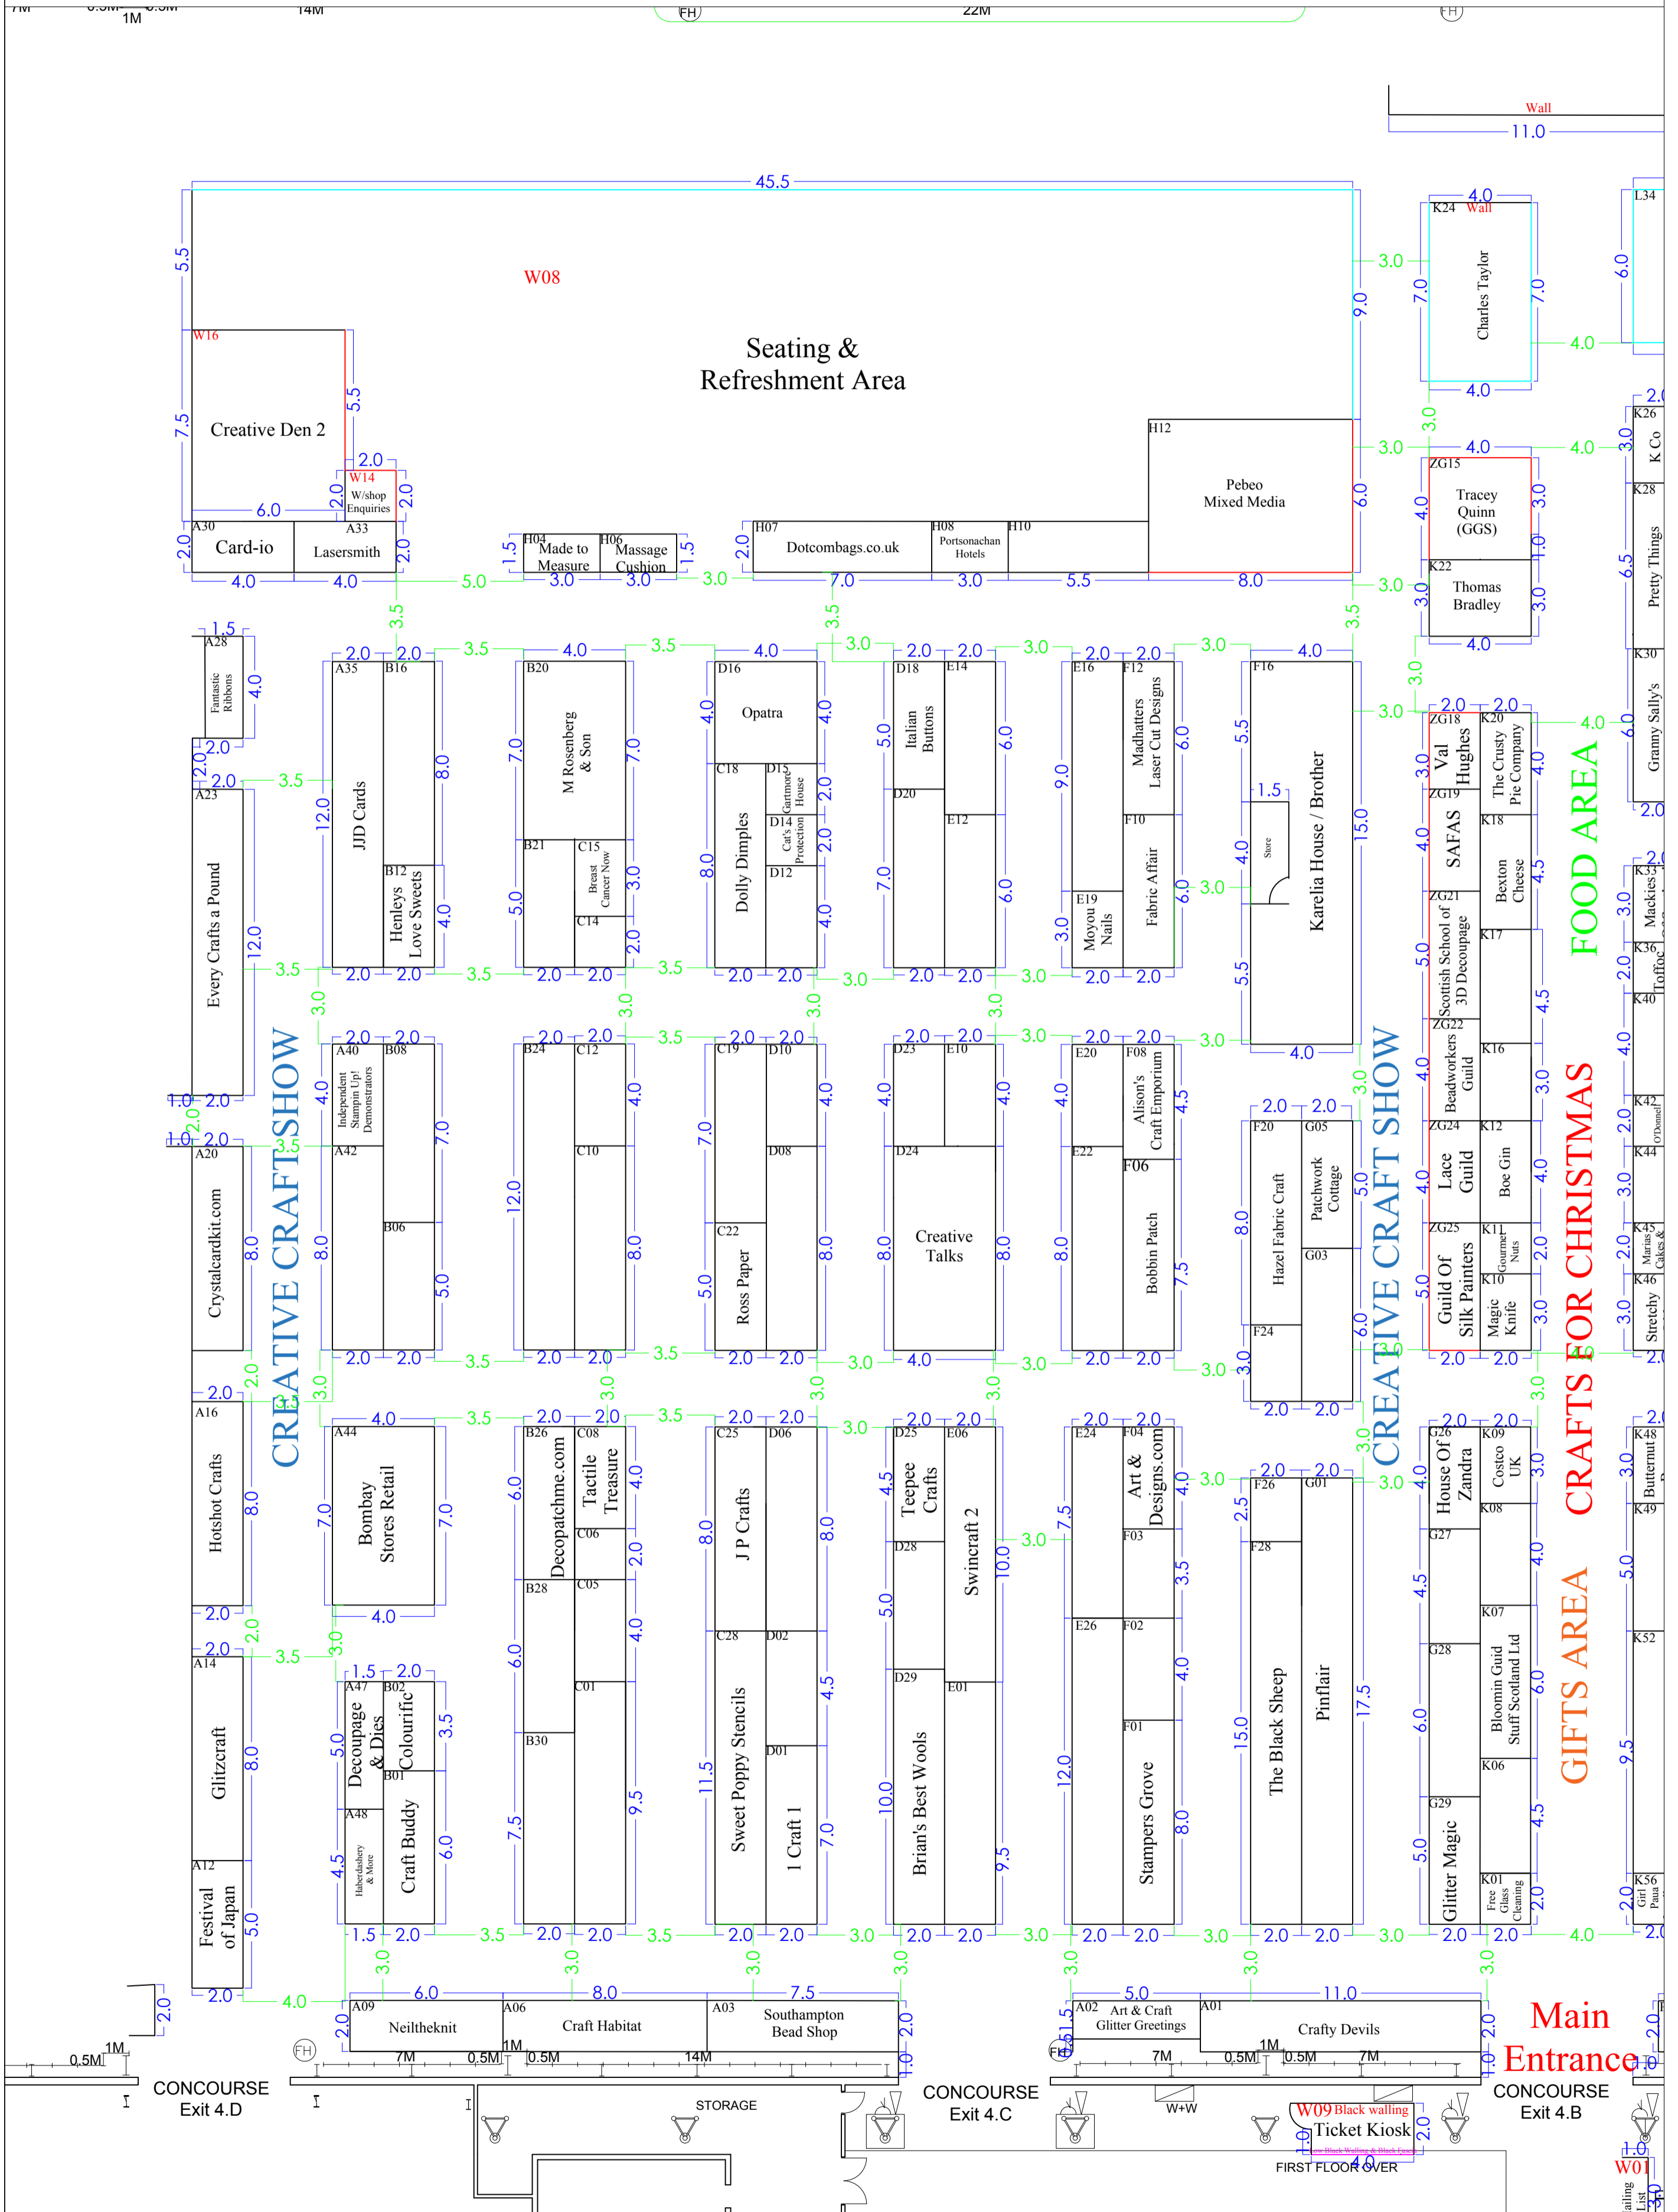

## 24th - 27th October 2019

SEC, Glasgow  
Hall 4

Scale: 1:225

Drawing Name:  
HW19  
Drawing No:  
1  
Drawing Date:  
14/08/2019  
Show Contacts:  
Rebecca Randall

**Legend:**  
— Indicates normal fascia with black walling  
— Indicates different colour fascia as specified  
— Indicates no fascia