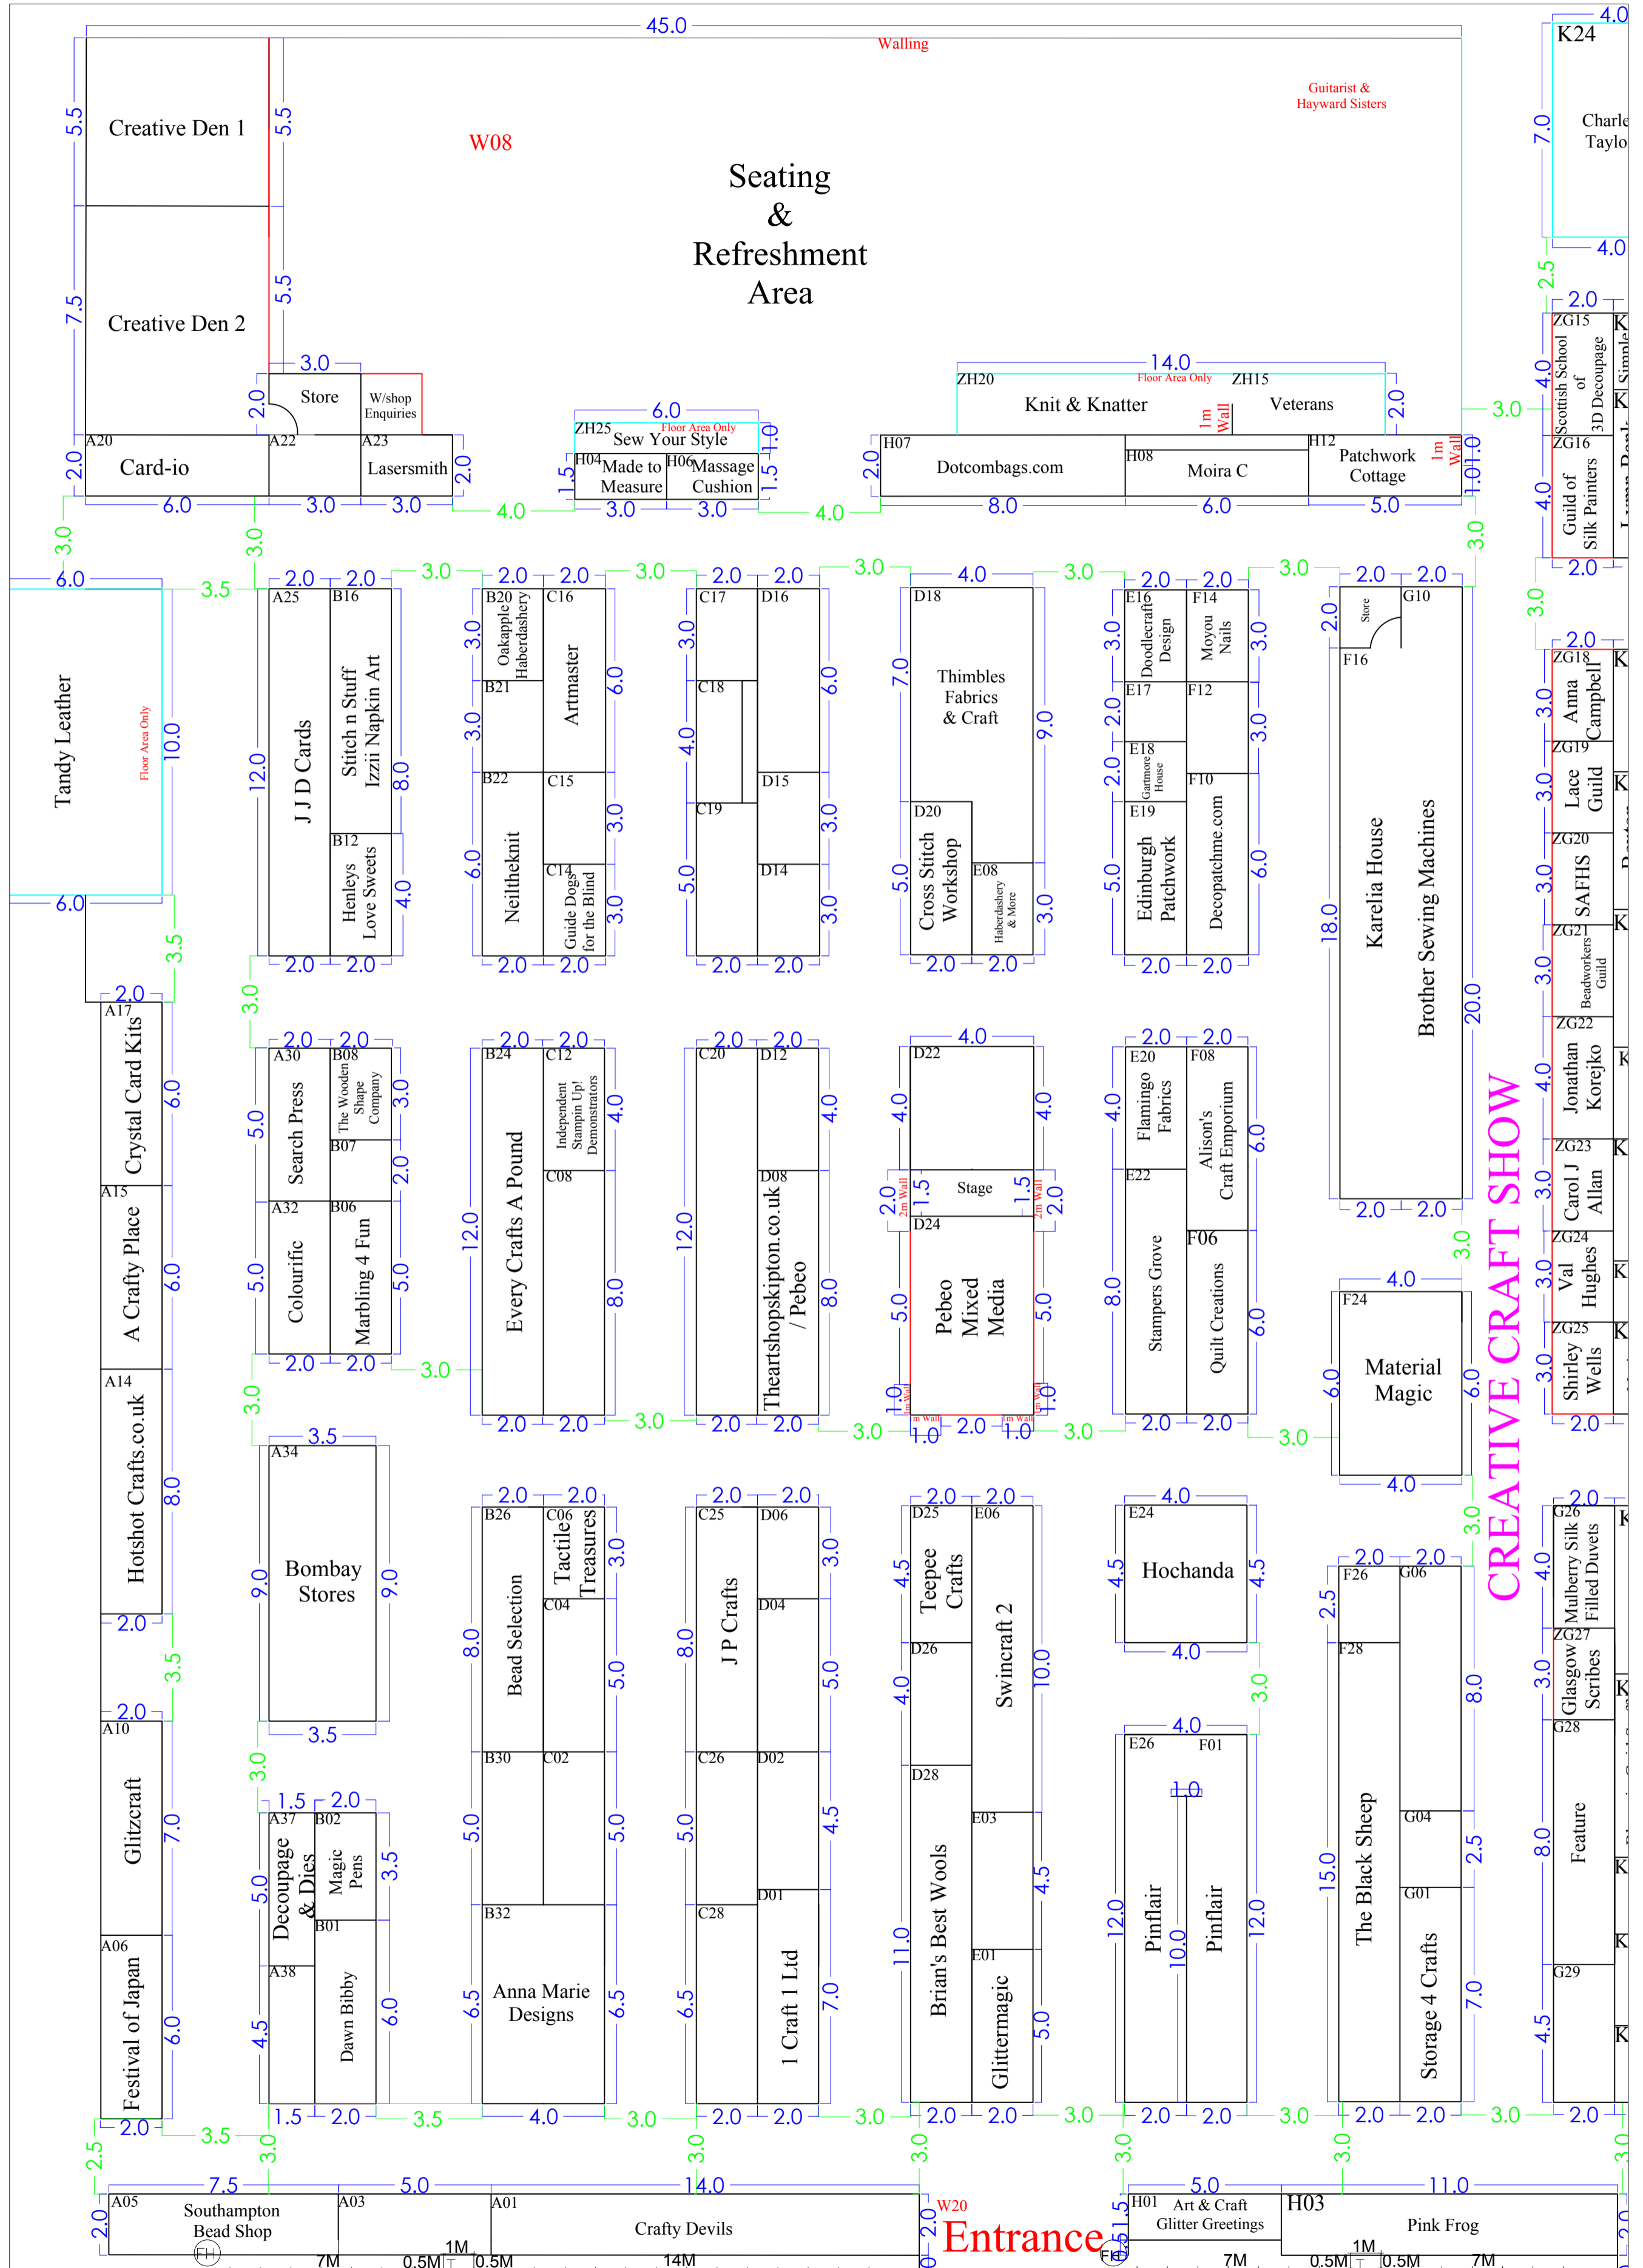

The Creative Craft Show Glasgow

25th - 28th October 2018

CREATIVE CRAFT SHOW

SEC, Glasgow
Hall 4

Drawing Name:
HW18
Drawing No:
1
Drawing Date:
20/08/2018
Show Contacts:
Rebecca Randall

Legend:
— Indicates normal fascia with black walling
— Indicates different colour fascia as specified
— Indicates no fascia

Scale: 1:225

ICHF Events

Dominic House
Seaton Road
Highcliffe
Dorset BH23 5HW
United Kingdom
Phone: +44 (0)1425 272711
Email: info@ichf.co.uk
www.ichfevents.co.uk