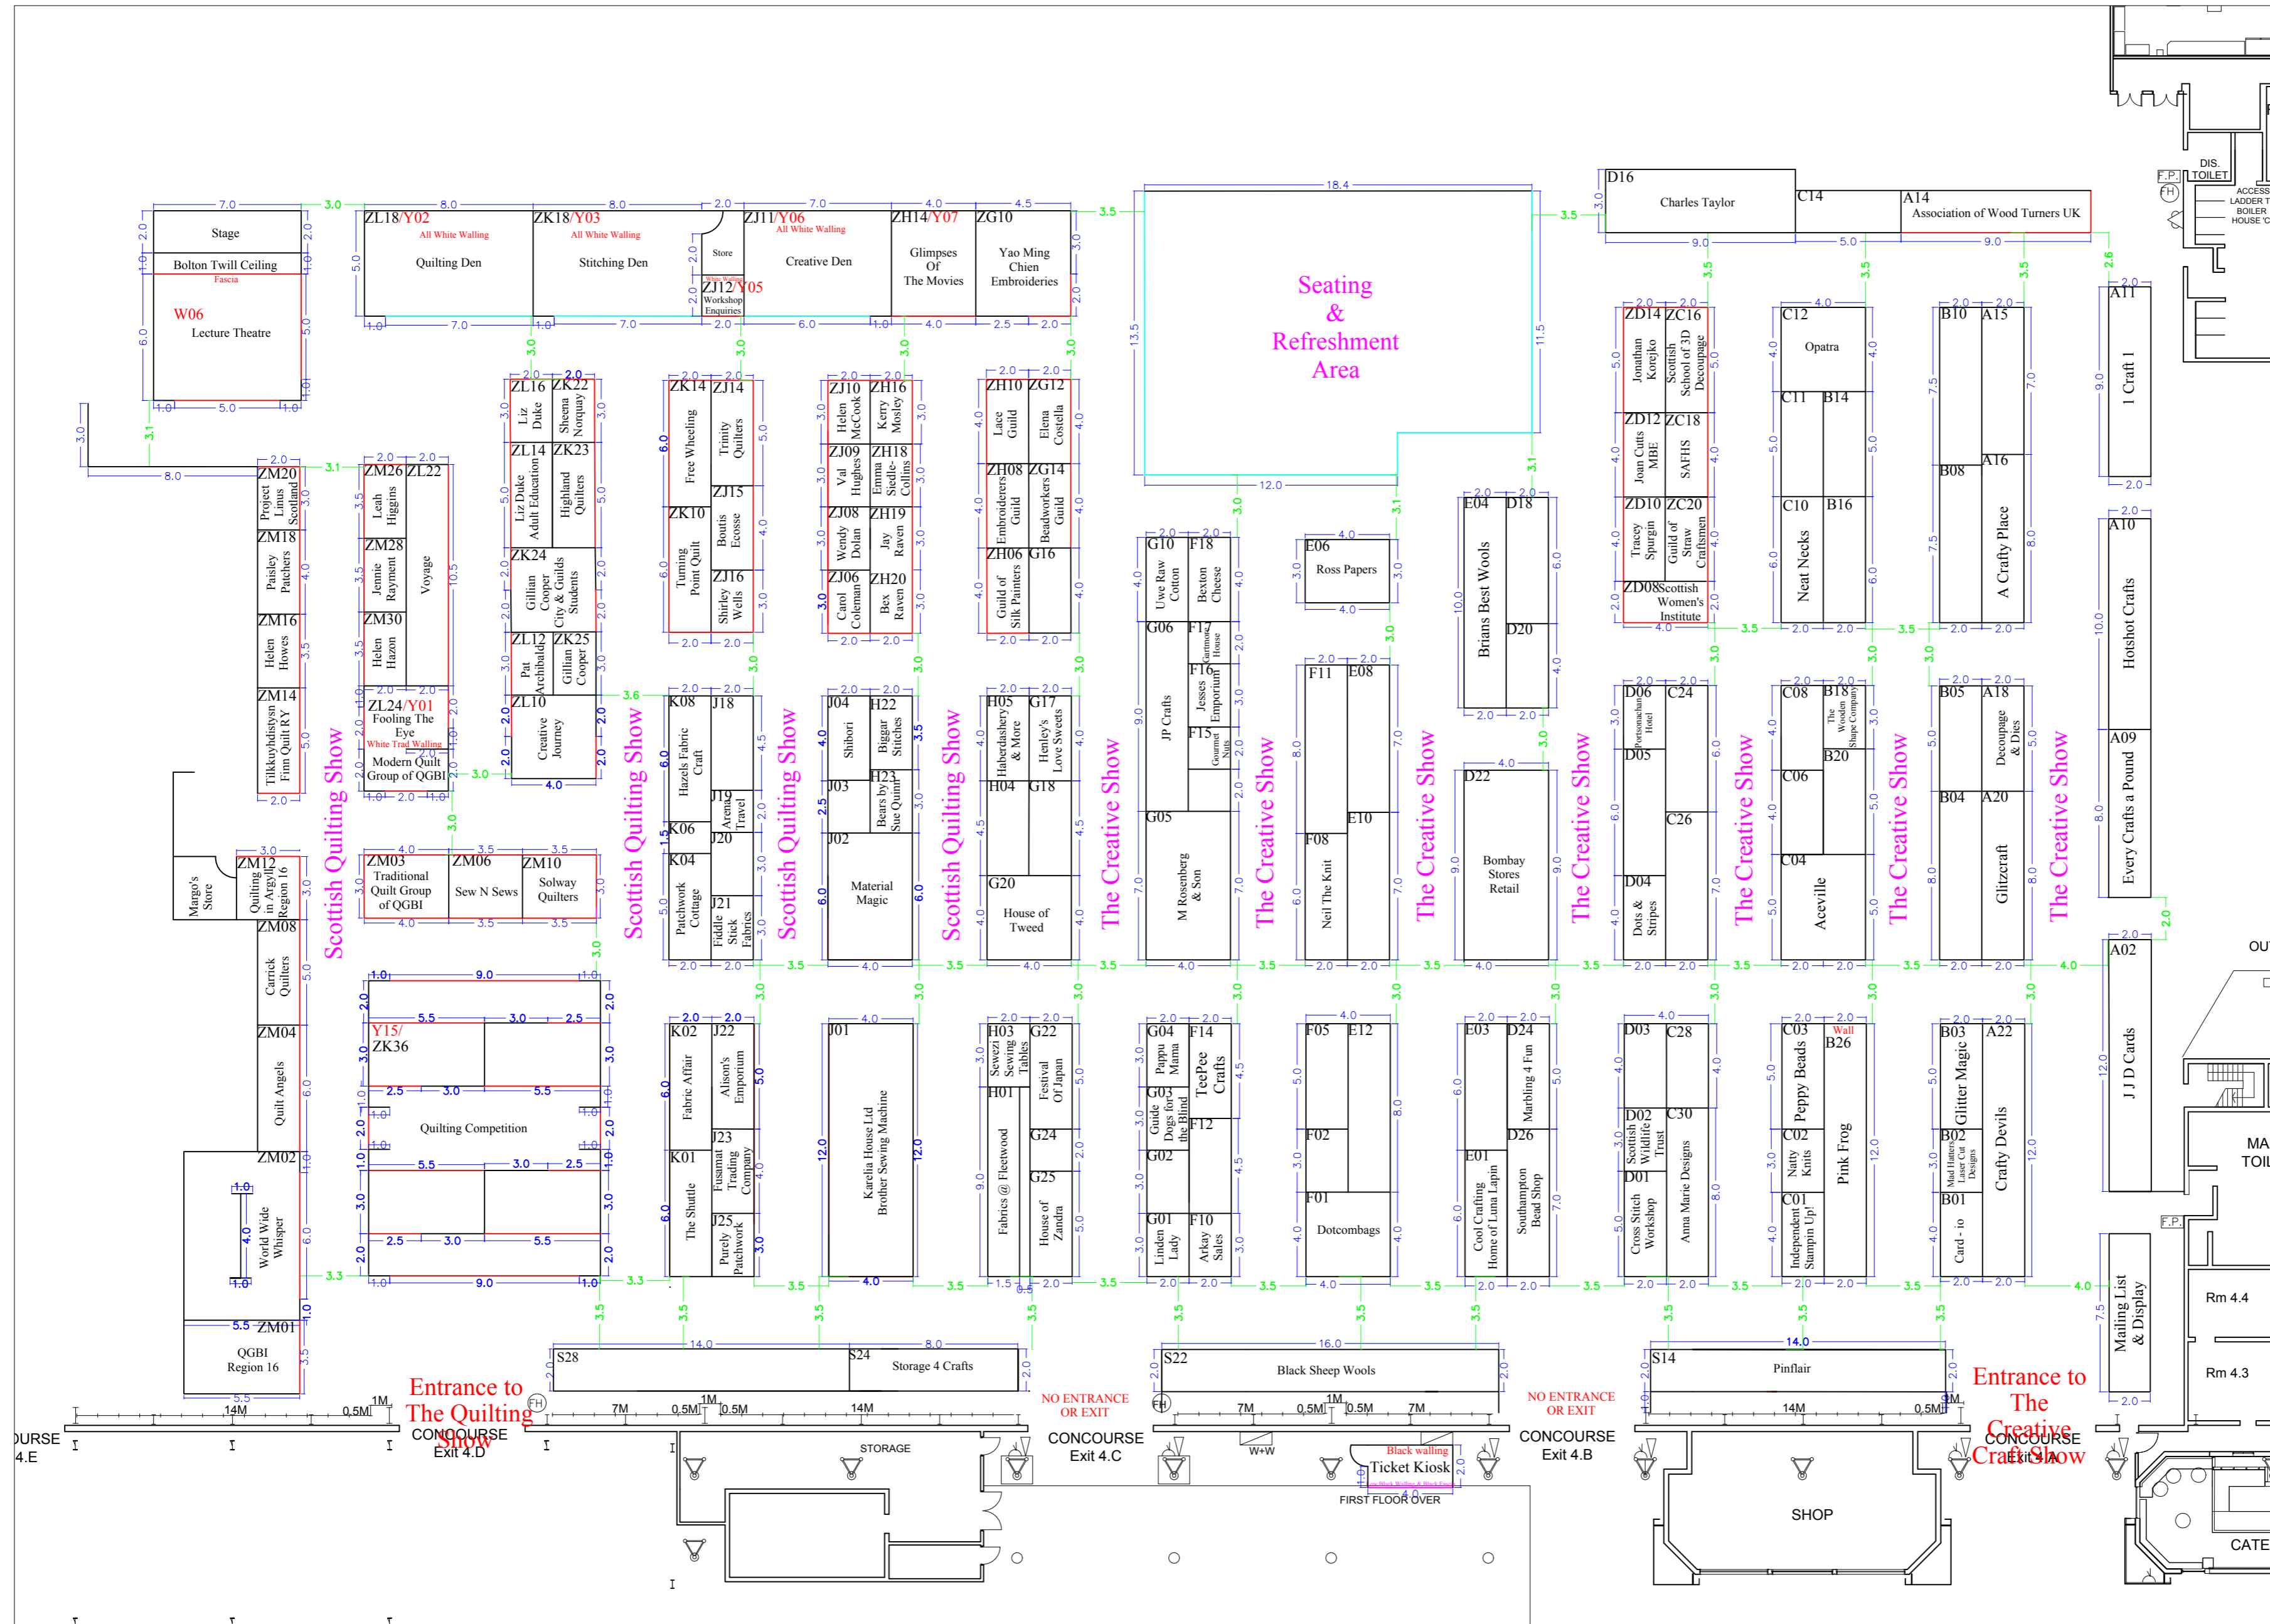

Scale: 1:4.5

Drawing Name:

CGQG18

Drawing No:

1.0

Drawing Date:

16/01/2019

Show Contact:

Rebecca Randall

Legend:

General Notes: