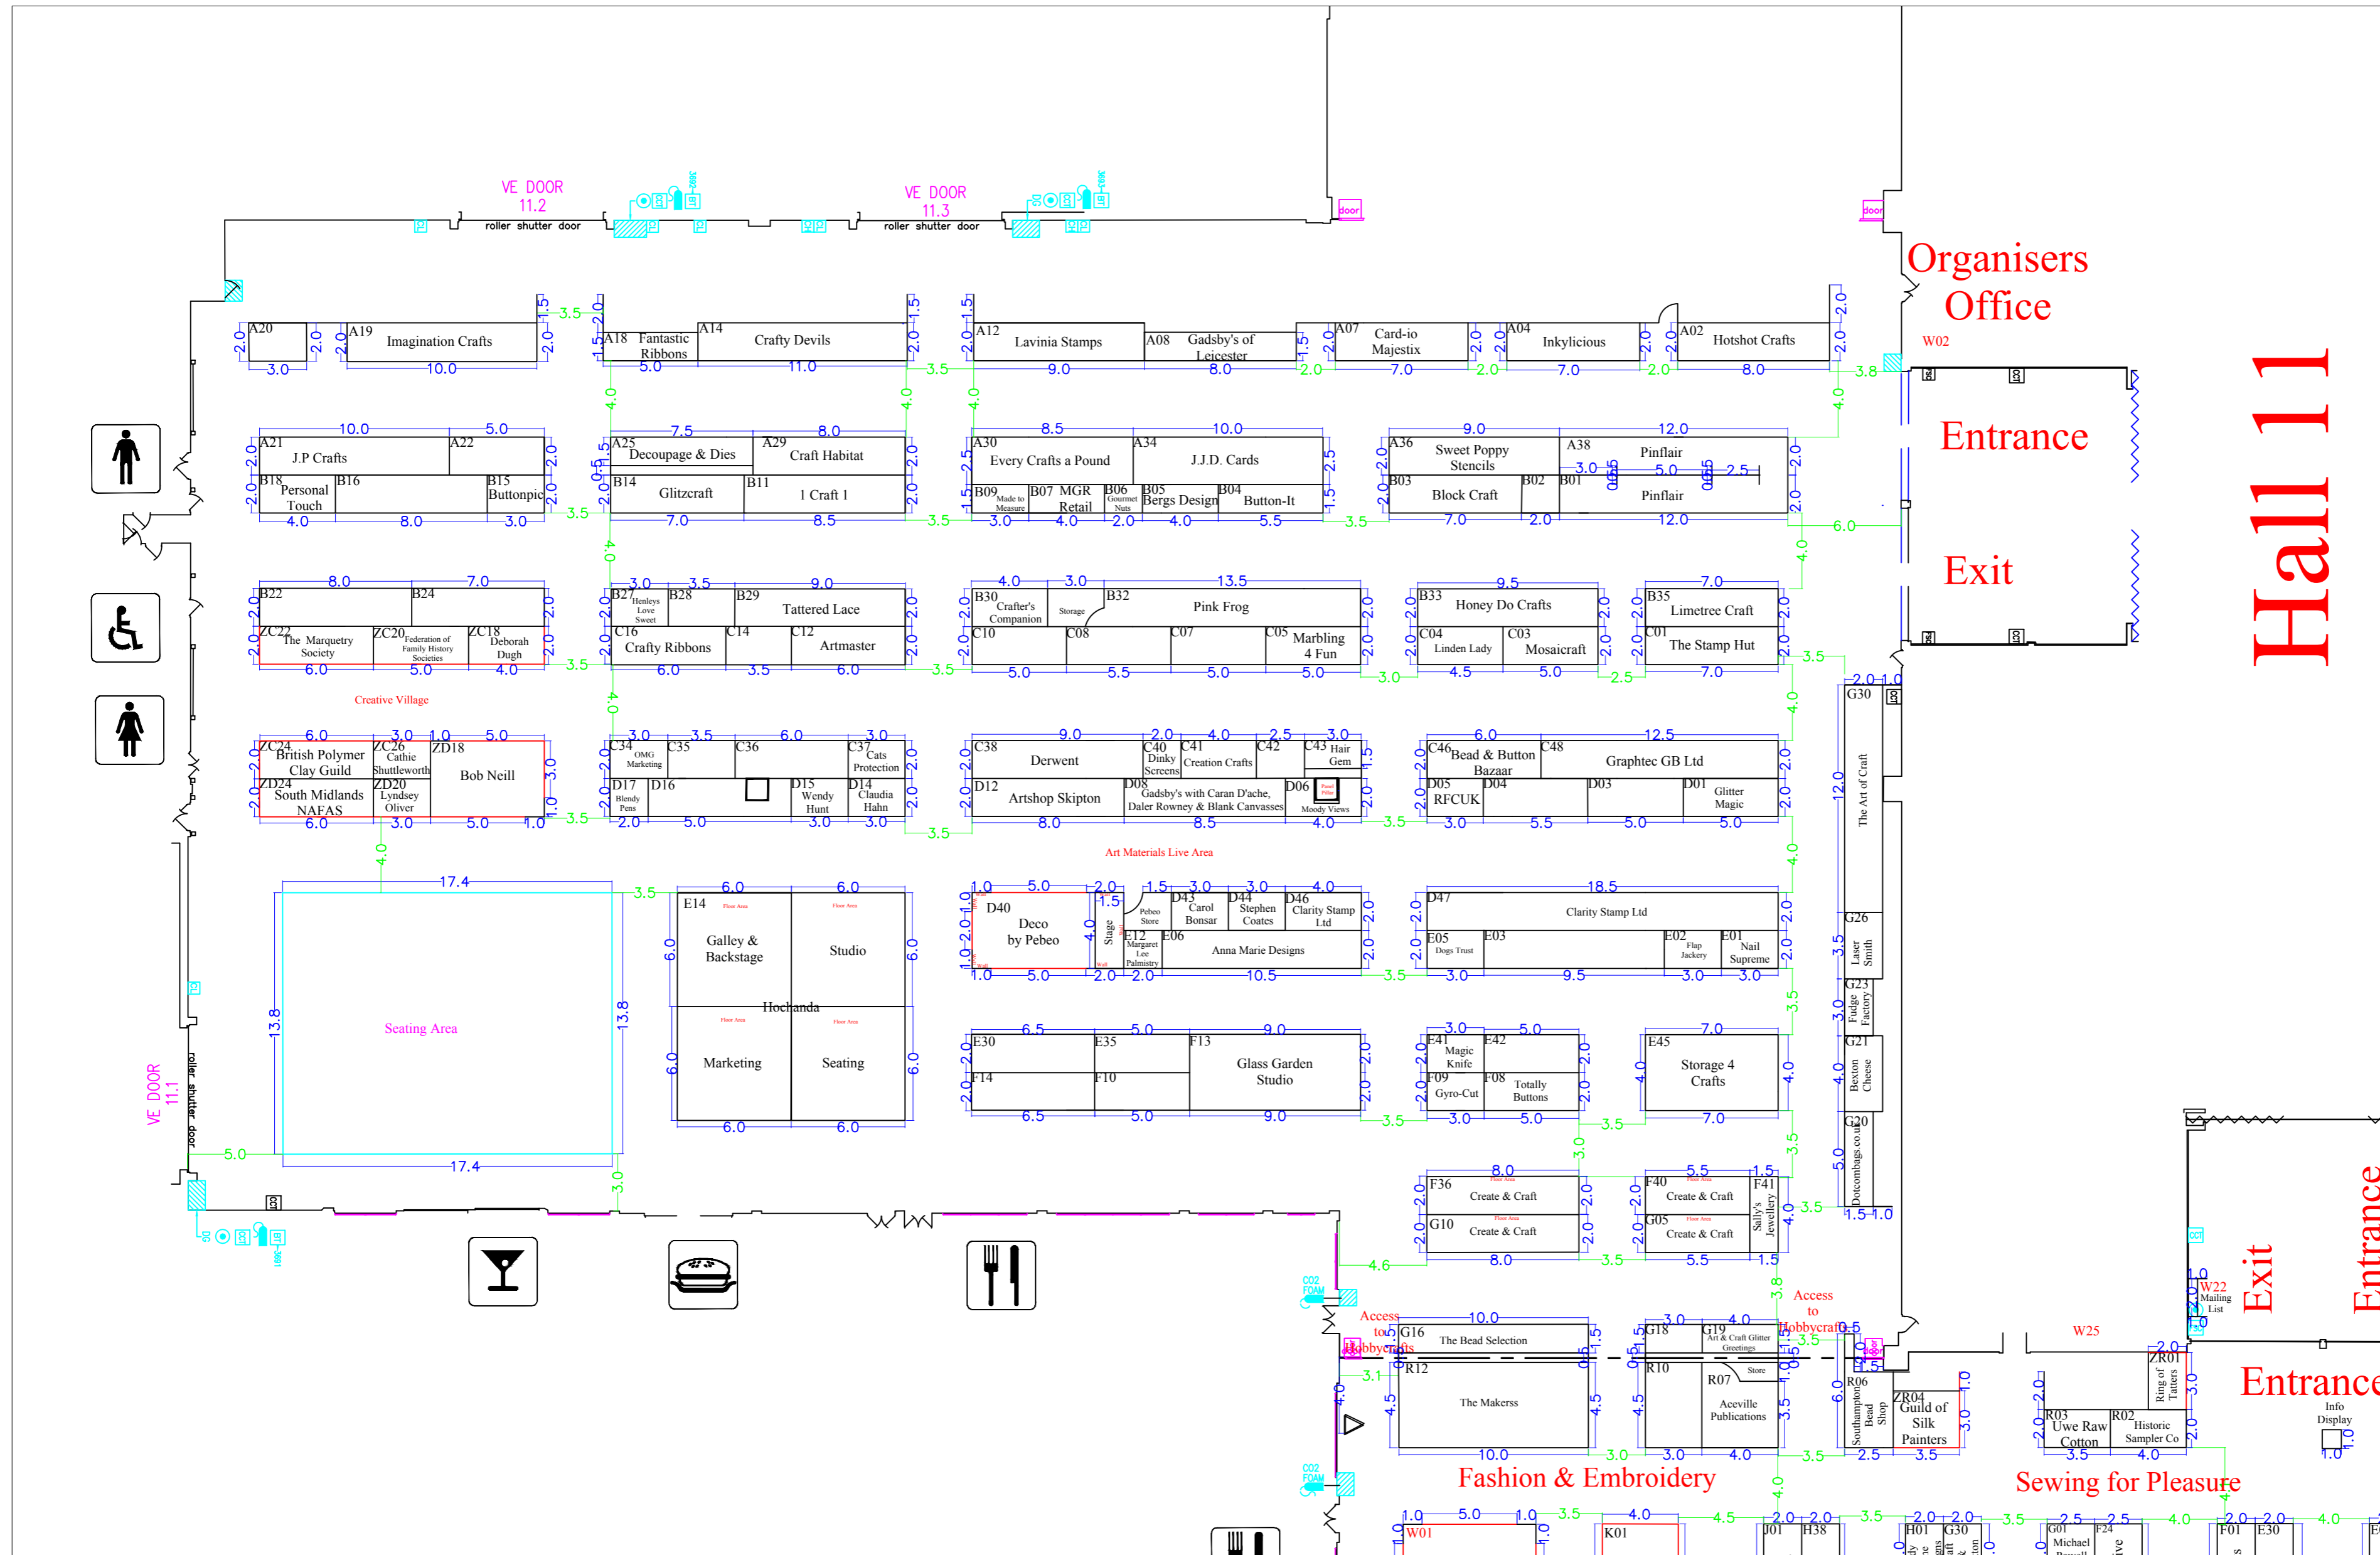

The Creative Craft Show, 15th - 18th March 2018

Hall 11, NEC,
Birmingham, UK

Scale: 1:250

Drawing Name:

HC18

Drawing No:

1.1

Drawing Date:

22/02/18

Show Contact:

Rebecca Randall

Legend:

Contractors:

Floor Area

E14 Hochanda

F36/F40/G10/G05 Create & Craft

Fascia Only

Additional Orders

D40 Stage & 8m extra Walling

Entrance

Catalogue Point

ICHF Events

Dominic House
Seaton Road
Highcliffe
Dorset BH23 5HW
United Kingdom

Phone: +44 (0)1425 272711