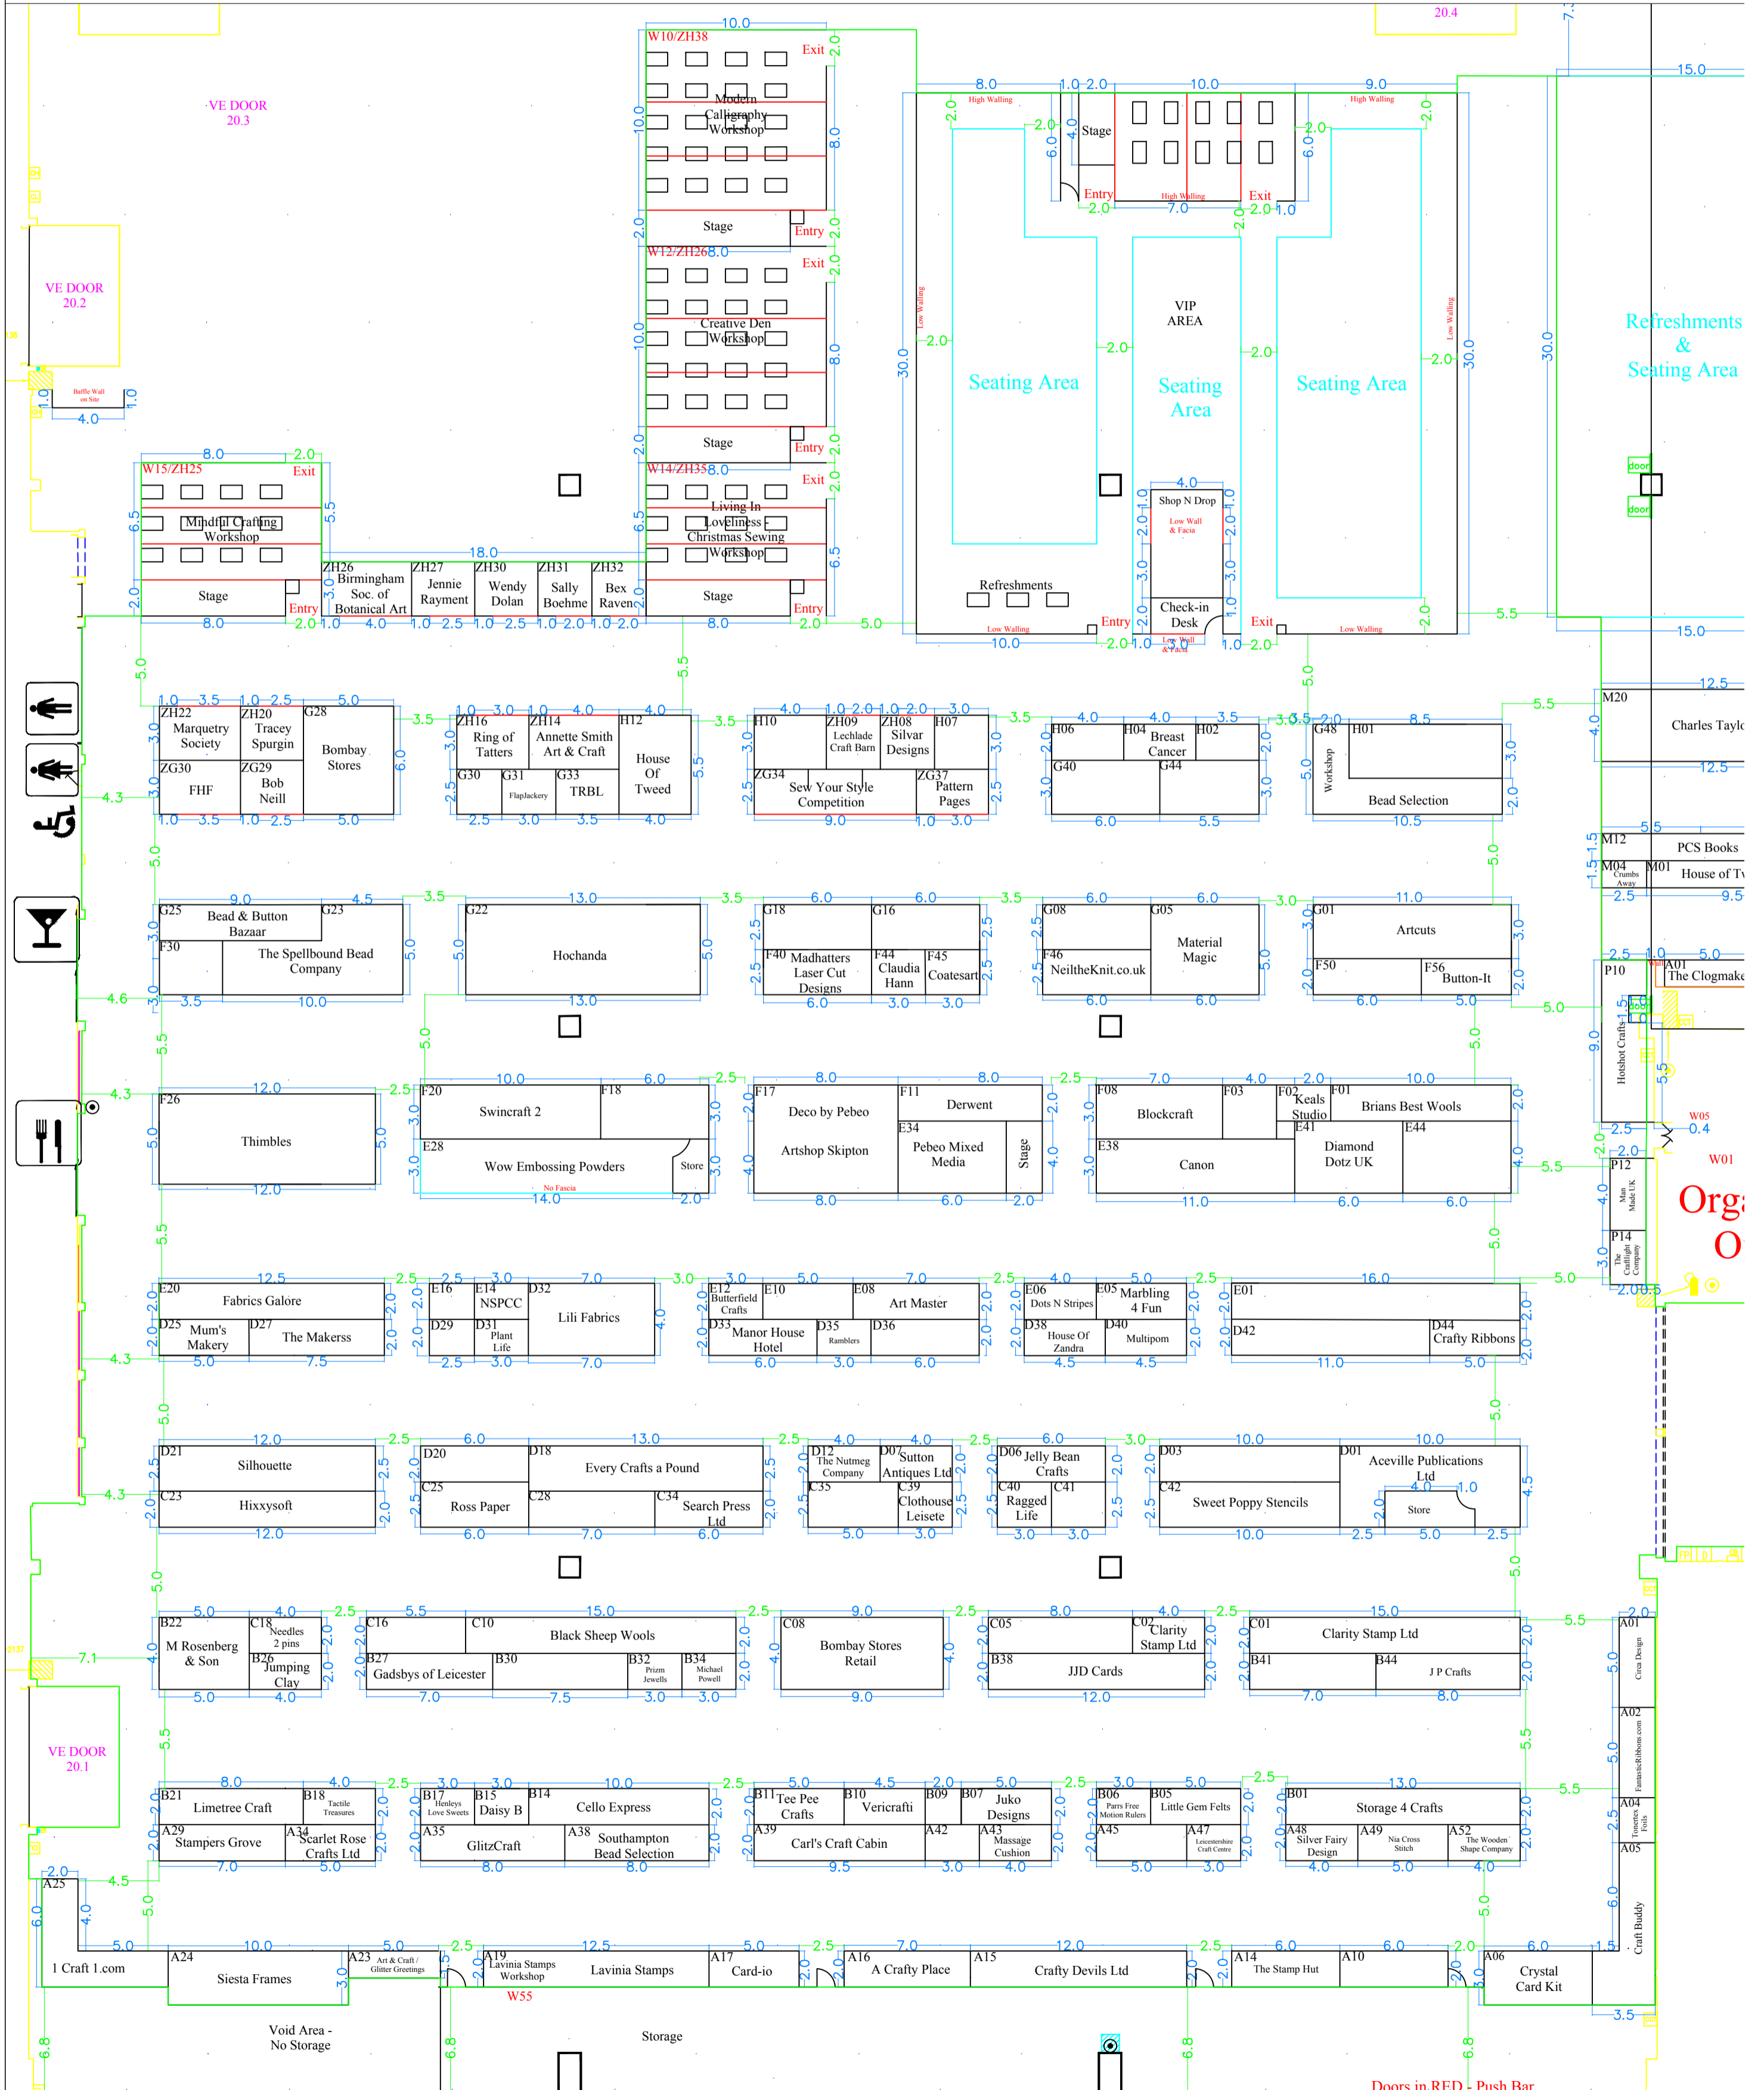

The Creative Craft Show - Covid

5th - 8th Nov 2020

Hall 20, NEC,
Birmingham, UK

Scale: 1:250

Drawing Name:
HA20

Drawing No:
1.1

02/03/2020

Show Contact:
Rebecca Randall

- Make & Takes
- Electrics
- Non Related Products
- Empty Stands

- Legend:
- Indicates normal fascia with black walling
 - Indicates Feature with Fascia
 - Indicates Floor Area Only

ICHF Event

Dominic House
Seaton Road
Highcliffe
Dorset BH23 5HW
United Kingdom