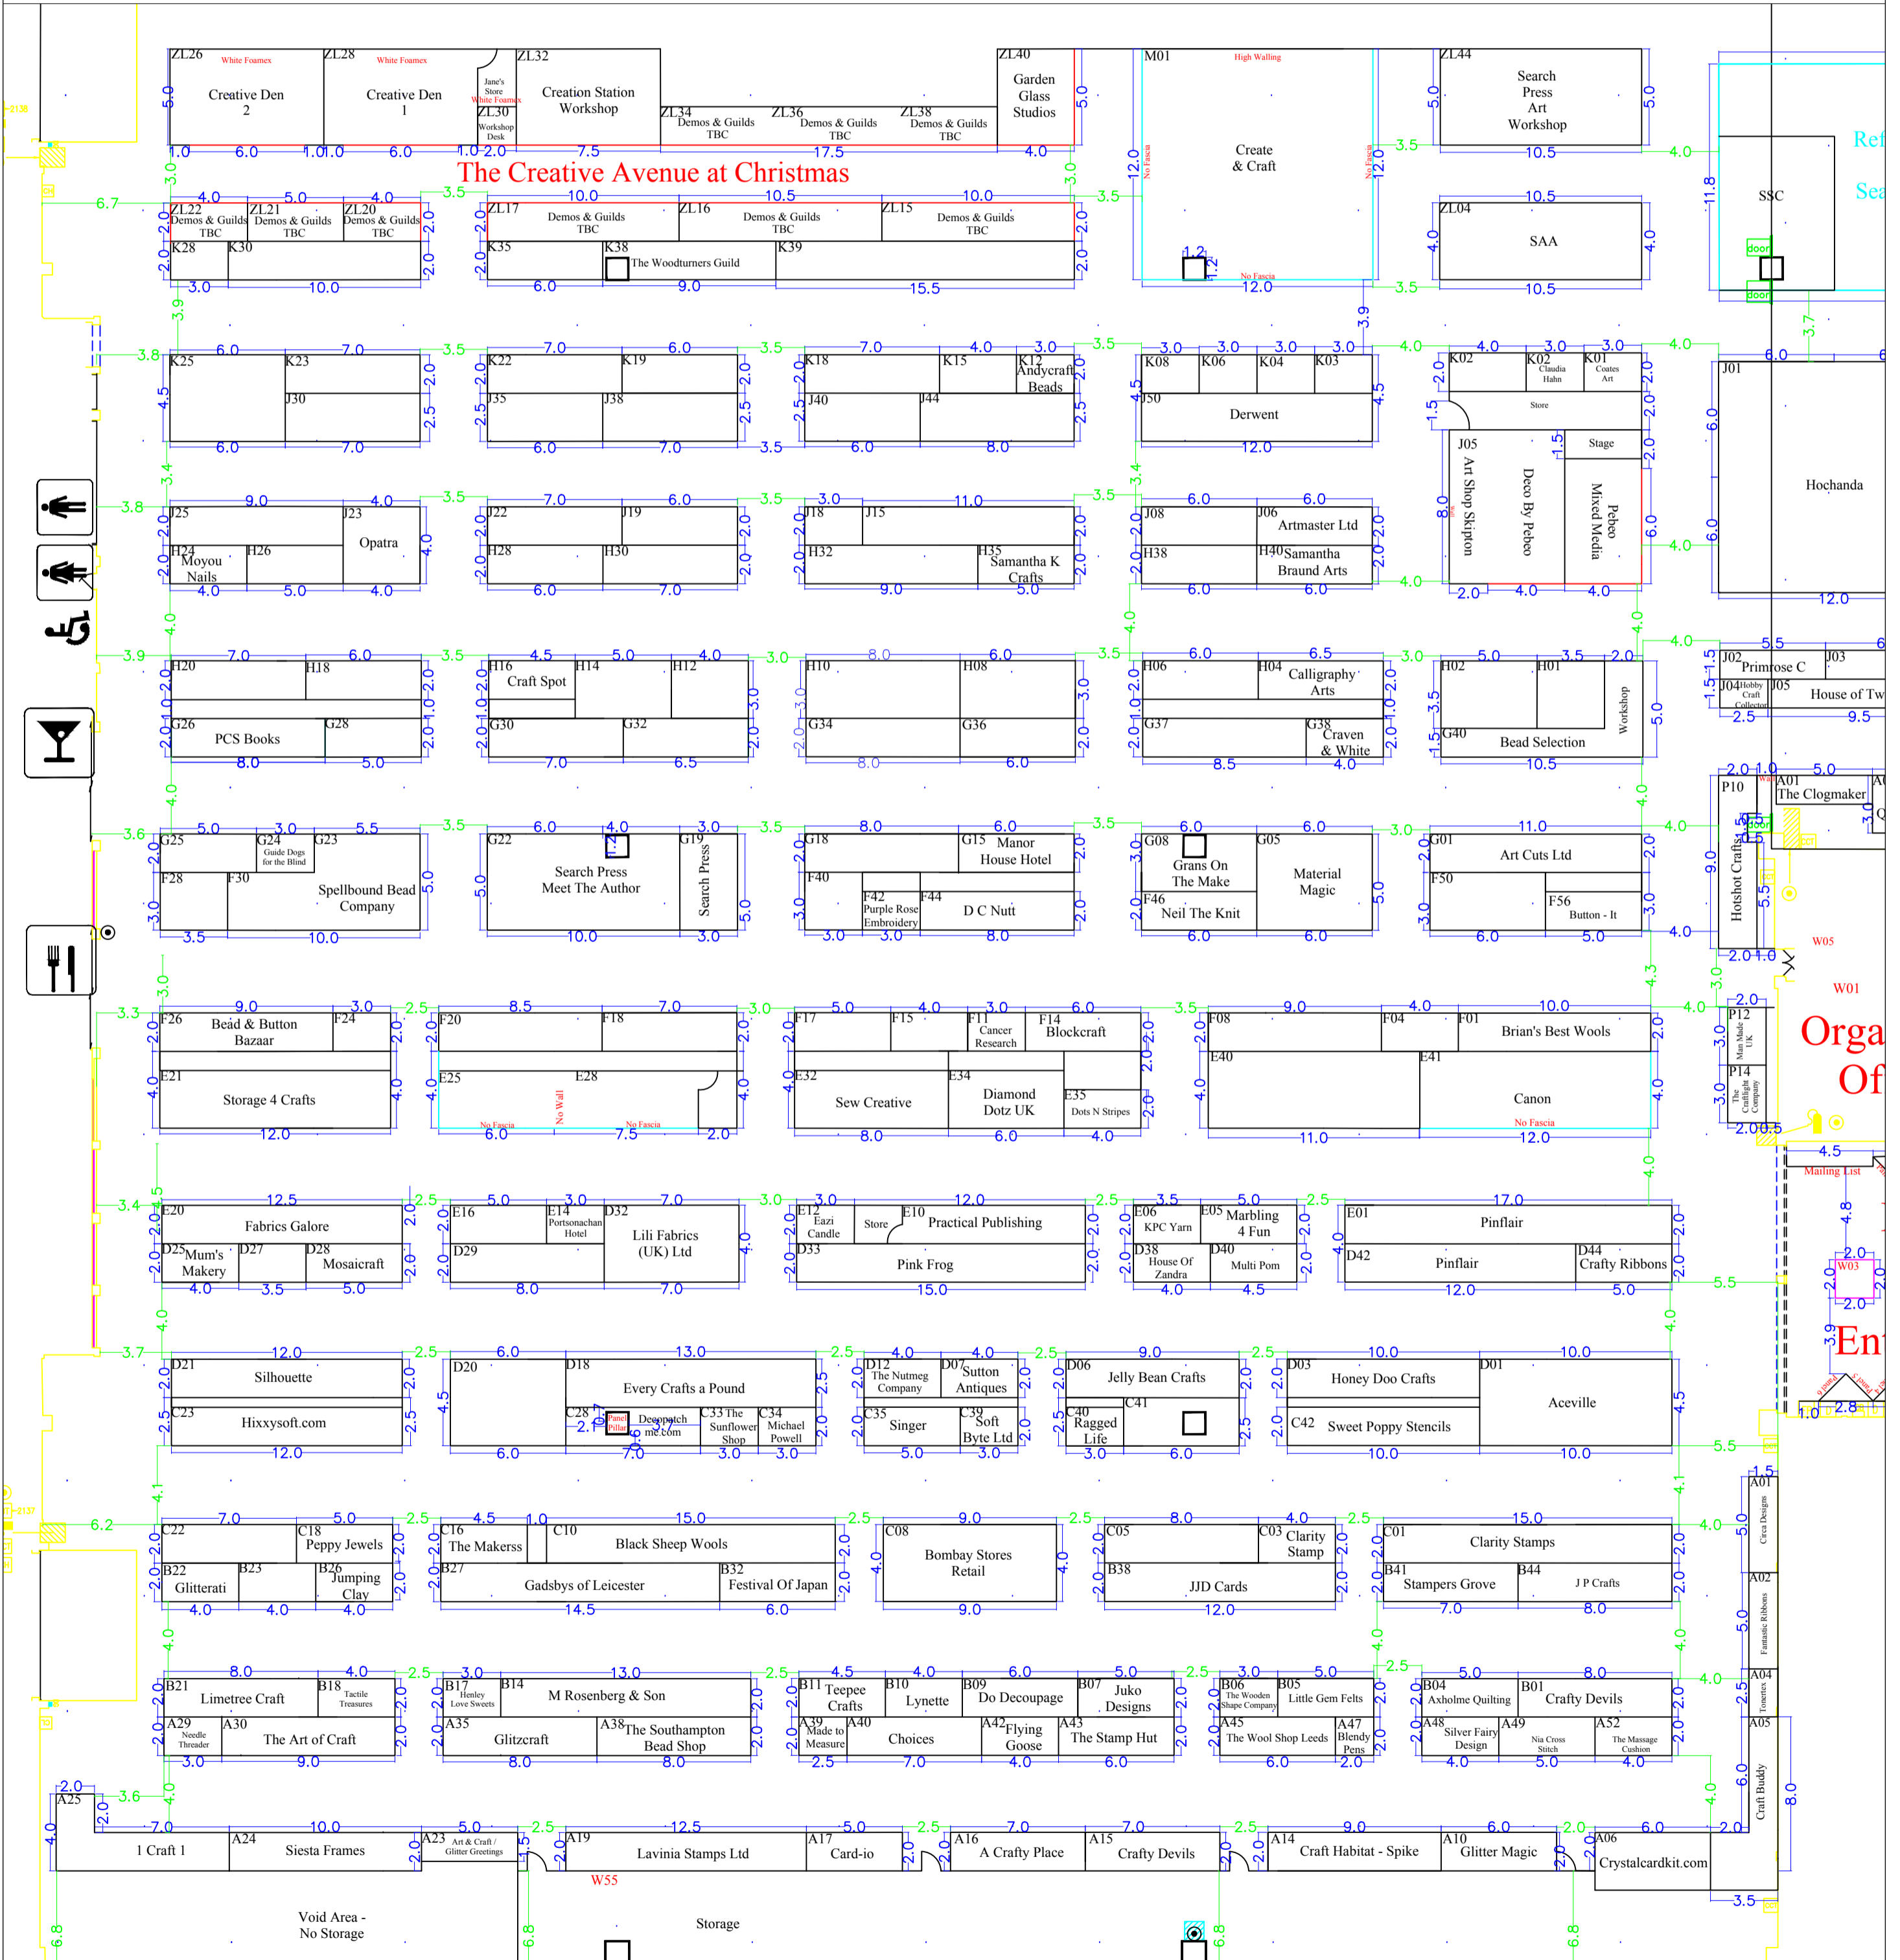

— THE —
CREATIVE
CRAFT
 SHOW

NEC, BIRMINGHAM

The Creative Craft Show
 31st Oct - 3rd Nov 2019

Hall 20, NEC,
 Birmingham, UK

Drawing Name:
 HA19 AM19
 Drawing No:
 1.1
 07/08/2019
 Show Contact:
 Rebecca Randall

- Make & Takes
- Electrics
- Non Related Products
- Empty Stands

Scale: 1:5

ICHF Events

Dominic House
 Seaton Road
 Highcliffe
 Dorset BH23 5HW
 United Kingdom
 Phone: +44 (0)1425 272711
 Email: info@ichf.co.uk
www.ichfevents.co.uk