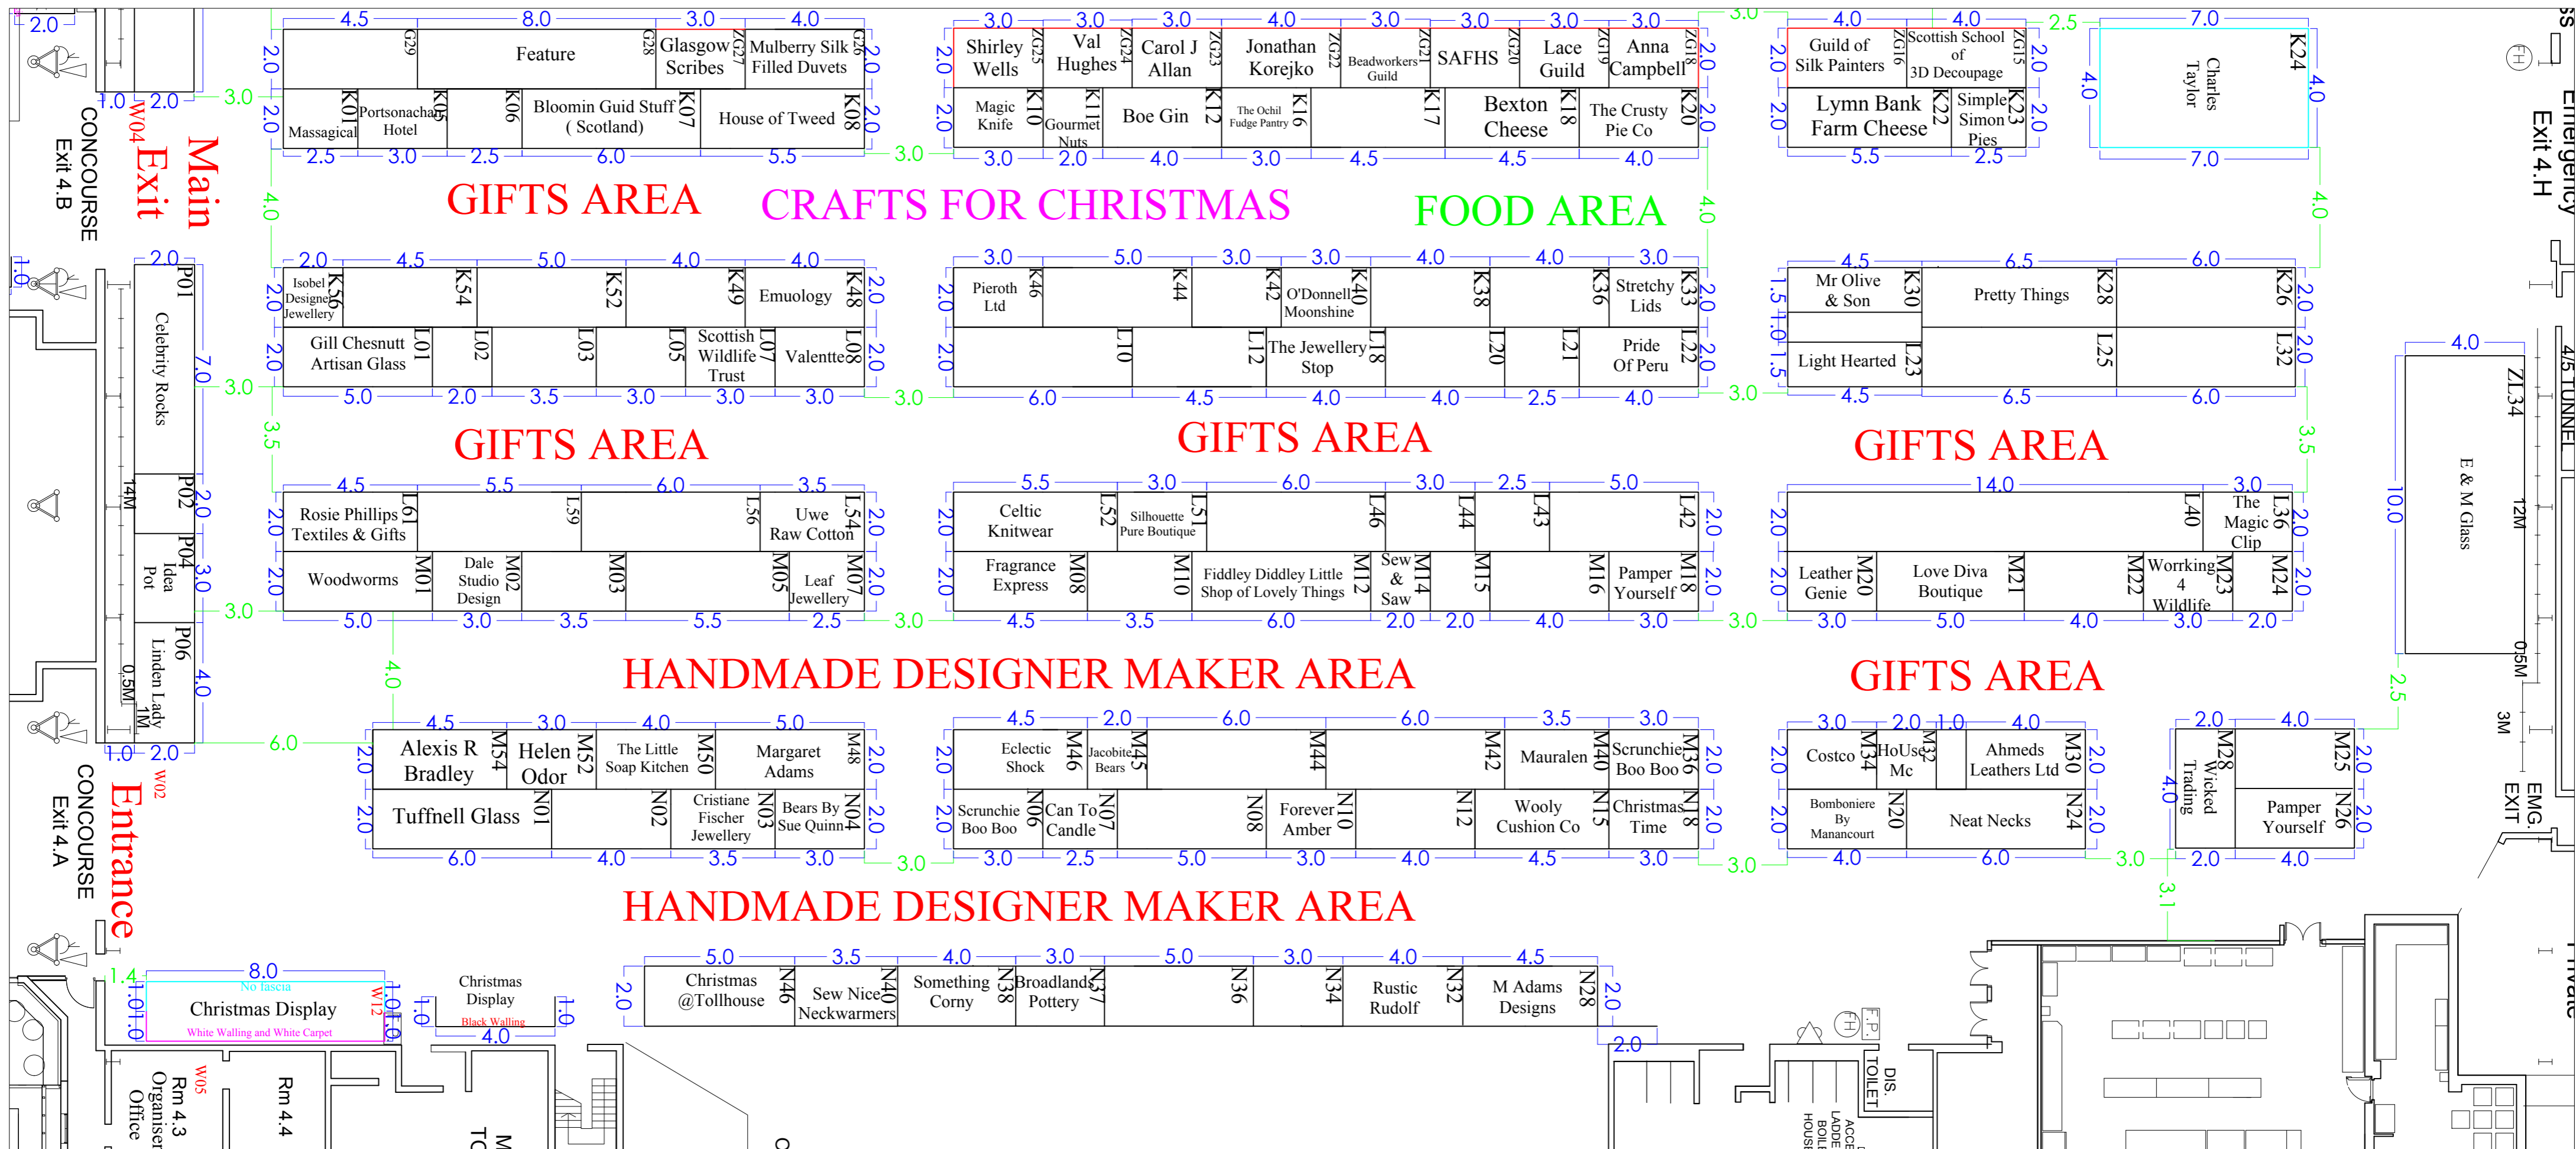

Crafts for Christmas

Glasgow SEC
25th - 28th
October 2018

SEC, Glasgow
Hall 4

Drawing Name: GL18	Legend:
Drawing No: 1	
Drawing Date: 20/08/2018	
Show Contacts: Helen Brown	

General Notes:

ICHF Events
Dominic House
Seaton Road
Highcliffe
Dorset BH23 5HW
United Kingdom
Phone: +44 (0)1425 272711
Email: info@ichf.co.uk
www.ichfevents.co.uk

Scale: 1:225